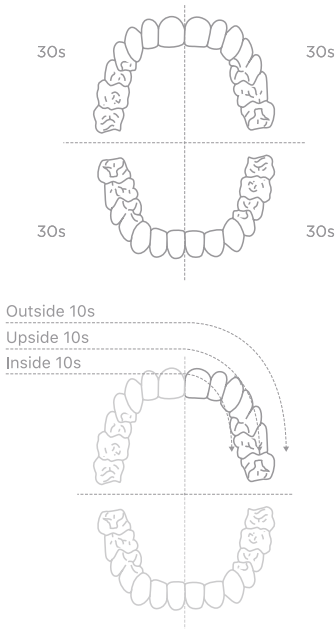

Recommended Positioning for Different Areas

Recommended Tooth Brushing Method

• Tooth Brushing Time

Dental professionals recommend that each brushing process should last two to three minutes.

Cleaning and Maintenance