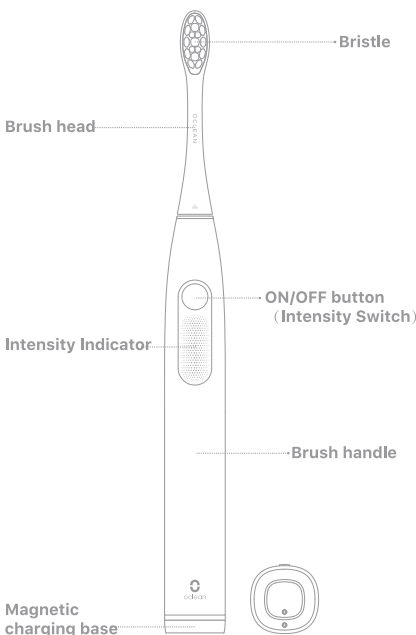

Welcome

Thank you for purchasing our product. We recommend you use it with the supporting app to learn more about teeth brushing.

Important Safety Tips

It is recommended that this toothbrush be used only by a person over 12 years old.

- It is normal to feel slightly uncomfortable when the toothbrush is used for the first time.
- The toothbrush can only be used with Oclean special heads. We will not bear any responsibility due to the use of any third-party accessory.

This toothbrush is intended for personal brushing only. It is not recommended that the toothbrush be shared with others.

- Avoid exposing the toothbrush to direct sunlight.
- Please power off the charging holder when it is not in use and before cleaning it.

Unrecommended Use

Persons who have just undergone oral surgery for treatment. It is recommended that the consumer who has mouth disease, such as seriously hemorrhaged gums, consult a dentist before using this toothbrush.

- Persons who have mental instability, those who are disabled and those who lack relevant experience unless the product is used under supervision.

Magnetic charging base

Instructions

• First-Time Use

The toothbrush can be awakened by pressing the ON/OFF button for the first time on the brand-new toothbrush. (The Bluetooth function will be activated and remain on.) After installing the Oclean App, please enter the app to complete the connection and settings of the toothbrush.

• Install the App and Toothbrush Settings

You can use the app to customize your brushing programs. It will then complete the process of tooth cleaning, tooth whitening and gum massaging automatically in one brushing session. There is no need to open the Oclean app in the daily brushing process. Instead, simply open the app every few days in order to sync the brushing data.

• Direct Use Without App Settings

Without the toothbrush settings in Oclean App, the toothbrush will default to run for 2 minutes as a "standard cleaning plan", in which every 30 seconds the toothbrush will remind the user of the need to change the brush area by vibration, and will automatically stop running after 2 minutes of working.

• Switch Intensity position during operation

Long press (2 seconds) to change the intensity. Different numbers of lights represent the high, medium and low intensity.

• Change Brushing Area

When the toothbrush is working, there will be a reminder with vibration to remind the user to change the brushing area every 30 seconds.

• Intensity

When the toothbrush is working, the roughly strength range can be judged according to the length of the LED indicator. When only one light is on, means the product is running in a lower intensity, and when all three lights are on, means it's running with a higher intensity.

Low Intensity
Cleaning Level 1-11
Whitening Level 1
Massage Level 1
Sensitive Level 1

Medium Intensity
Cleaning Level 12-24
Whitening Level 2
Massage Level 2

High Intensity
Cleaning Level 25-32
Whitening Level 3
Massage Level 3

• Low Battery

The indicator flashes when battery percentage is lower than 20%, needs to be charged to ensure normal use.

• Charging Percentage

When the toothbrush charging, the charging indicator shows a breathing flashing state. The charging percentage can be judged according to the length of the indicator.

The red indicator flashes when battery percentage is lower than 20%.

One white indicator flashes when battery percentage is around 20-40%.

Two white indicator flashes when battery percentage is around 40-70%.

Three white indicator flashes when battery percentage is around 70-100%.

Three white indicator is on constantly when battery is full.

• Brushing Plan and App Settings

You can either choose or customize a brushing program through the supporting Oclean app. You can also upgrade the firmware to continuously update its performance.