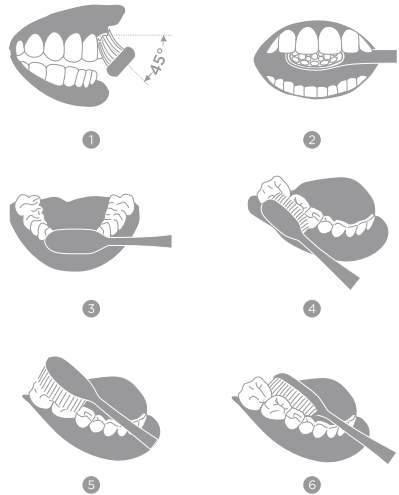

How to Charge

Place the toothbrush on the charging base, the intensity indicator starts to show the charging progress. It can be fully charged in about 2 hours. (The recommended parameters of charger are between 5V/1A-5V/2A).

Important Charging Tips

The toothbrush runs with a fast-charge mechanism. It is recommended that the toothbrush be placed on the charging base only when it is necessary. Please don't put the toothbrush on the charging base for a long time, as it may cause the built-in battery to decay prematurely so that the user experience is affected.

1. No disassembly, impact, extrusion or throwing into fire
2. Please stop using the toothbrush if the battery has expanded
3. Please don't put the battery in high temperature environment
4. Do not use the battery if water entered the device.

Recommended Positioning for Different Areas