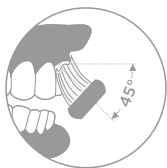

• Steps

Insert the brush head carefully onto the body of the toothbrush. A small gap should be left between the head and the main body so the brush head can function properly.

To prevent toothpaste from splashing, smear a small amount of toothpaste on the head before using it. (A sonic electric toothbrush conserves more toothpaste than a manual toothbrush.)

Soak the toothbrush head and put it into your mouth, then turn on the toothbrush to start brushing.

Slowly move the bristles at 45° to the gum line to brush your teeth properly.

Hold the toothbrush handle and slowly move it in a circular motion. Do not press too hard.