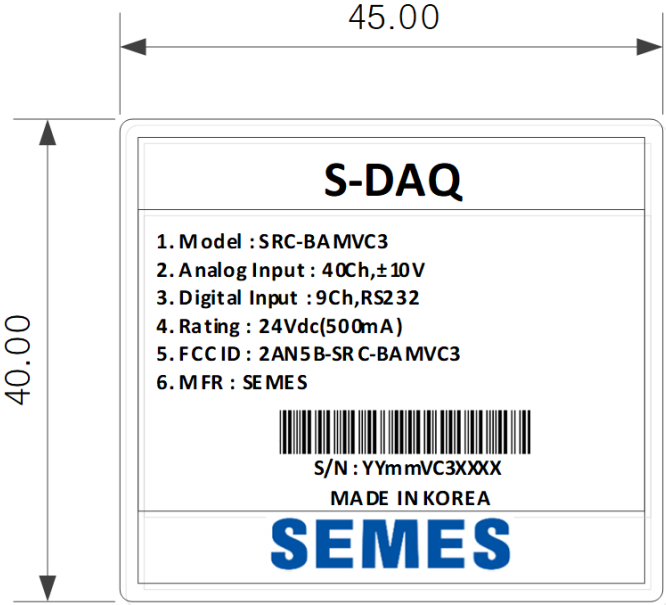

SRC-BAMVC3 Label

Sample Label

Size : 45 x 40 (mm)

Label Location