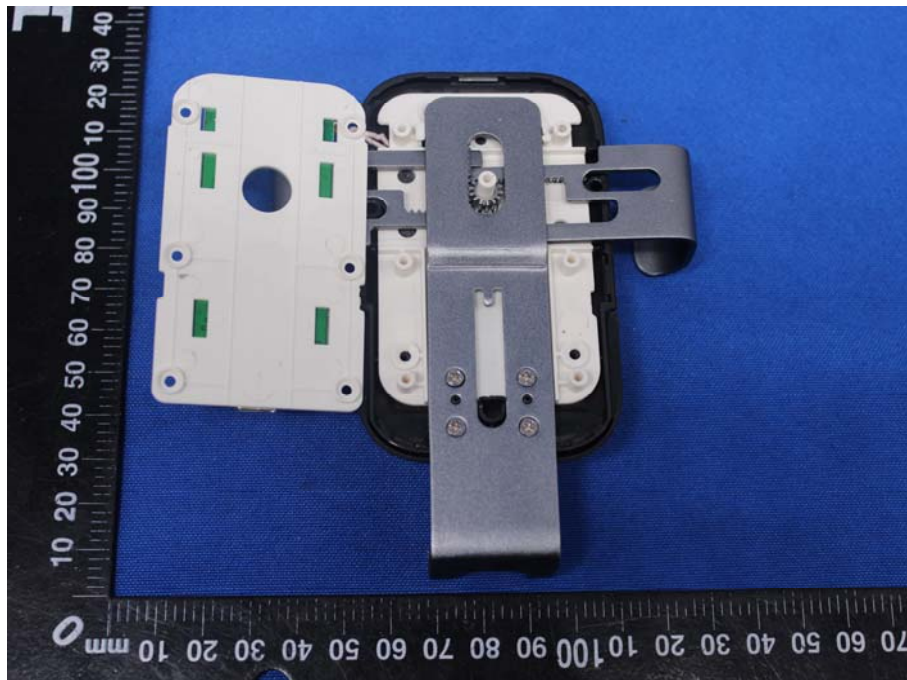

## Appendix B: Photographs of EUT

Product: Wireless Charger

Model: CDRZ35

Internal Photos

Antenna