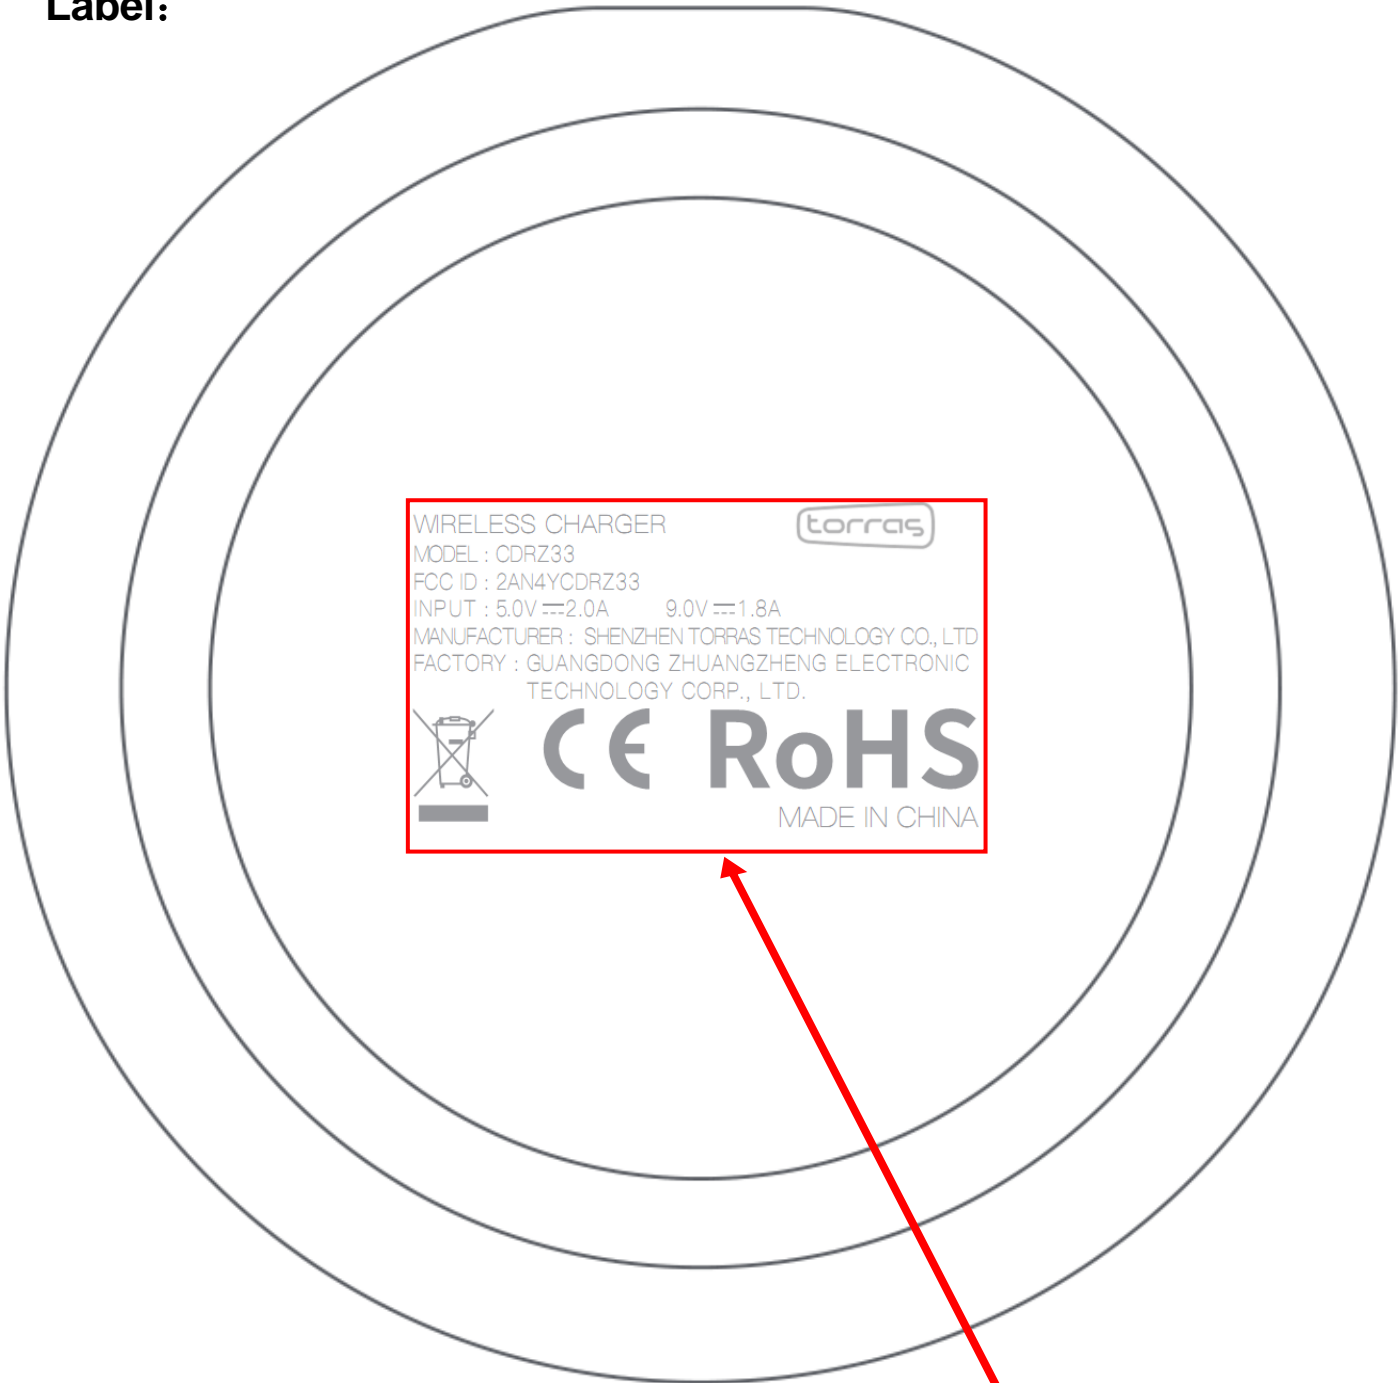

Label Artwork and Location

Model: CDRZ33

Label:

WIRELESS CHARGER torras
MODEL : CDRZ33
FCC ID : 2AN4YCDRZ33
INPUT : 5.0V $\overline{=}$ 2.0A 9.0V $\overline{=}$ 1.8A
MANUFACTURER : SHENZHEN TORRAS TECHNOLOGY CO., LTD
FACTORY : GUANGDONG ZHUANGZHENG ELECTRONIC
TECHNOLOGY CORP., LTD.

 **CE RoHS**
MADE IN CHINA

Size: L*W=35*20mm

Label Location