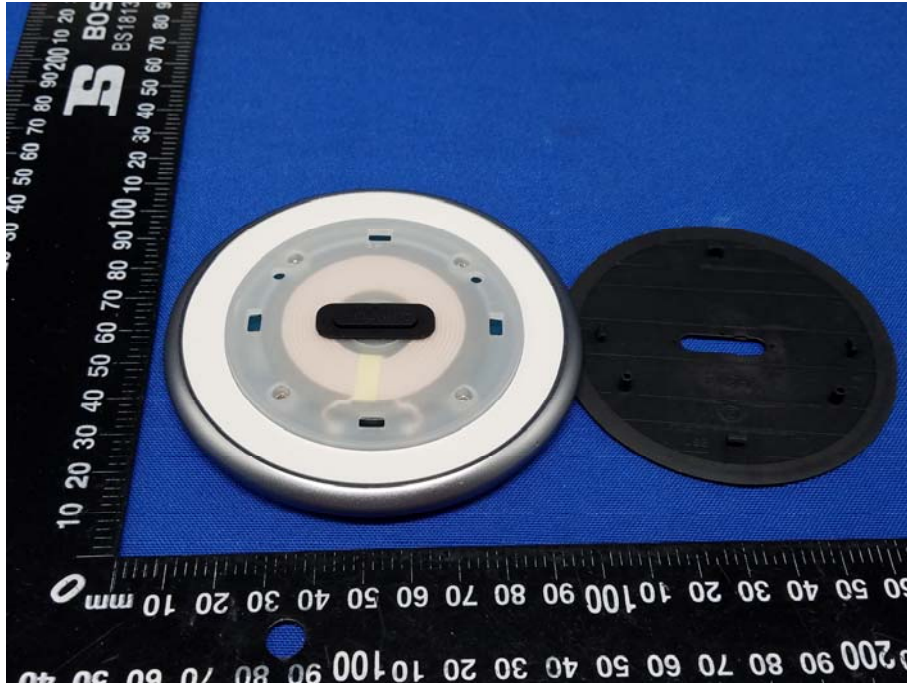

Appendix B: Photographs of EUT

Product: Wireless Charger

Model: CDRZ32

Internal Photos

Antenna