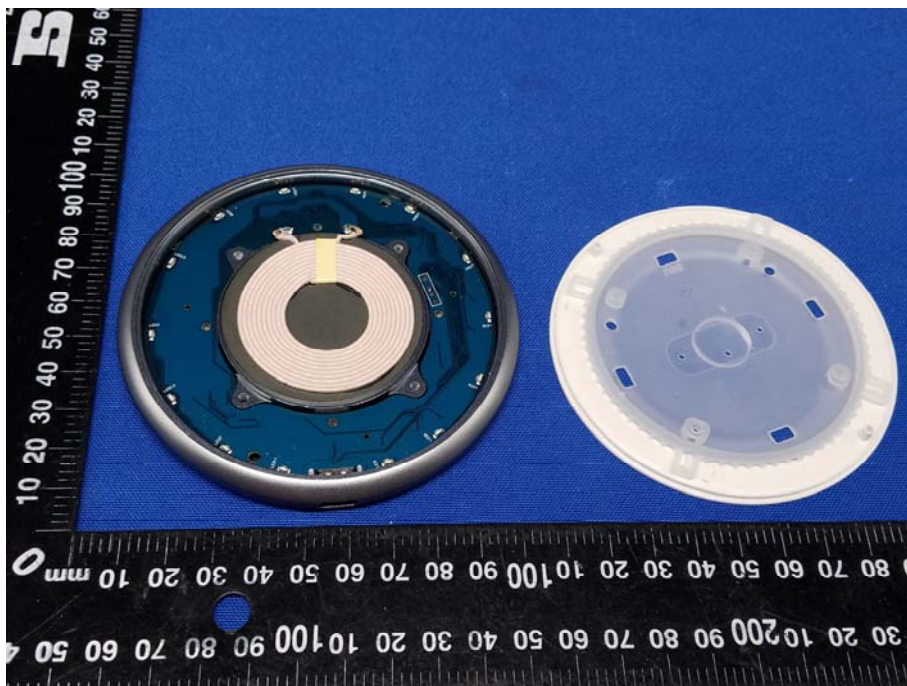

Appendix B: Photographs of EUT

Product: Wireless Charger

Model: CDRZ32

Internal Photos

Antenna