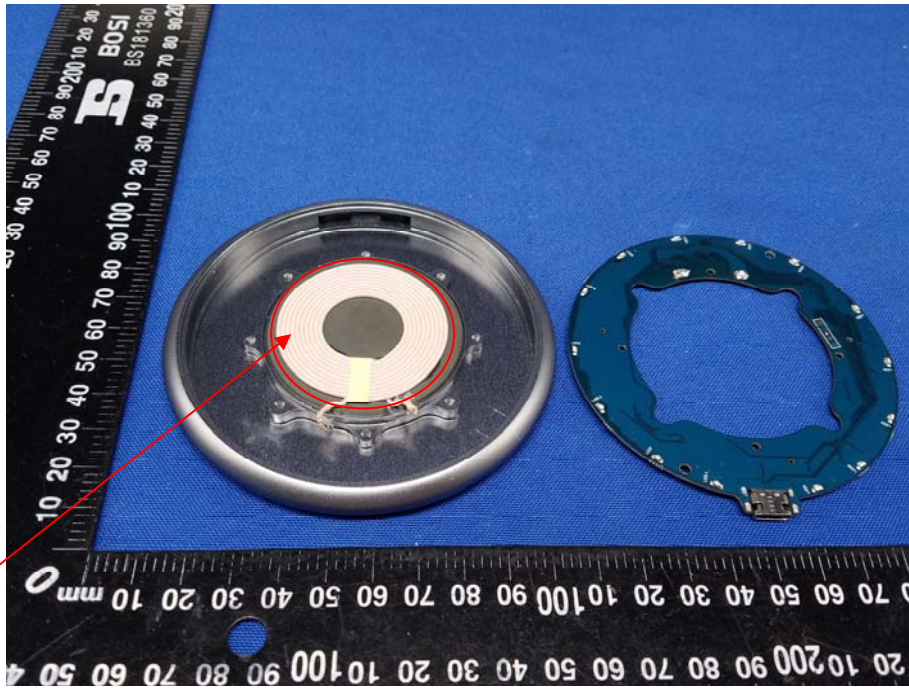

Appendix B: Photographs of EUT

Product: Wireless Charger

Model: CDRZ32

Internal Photos

Antenna