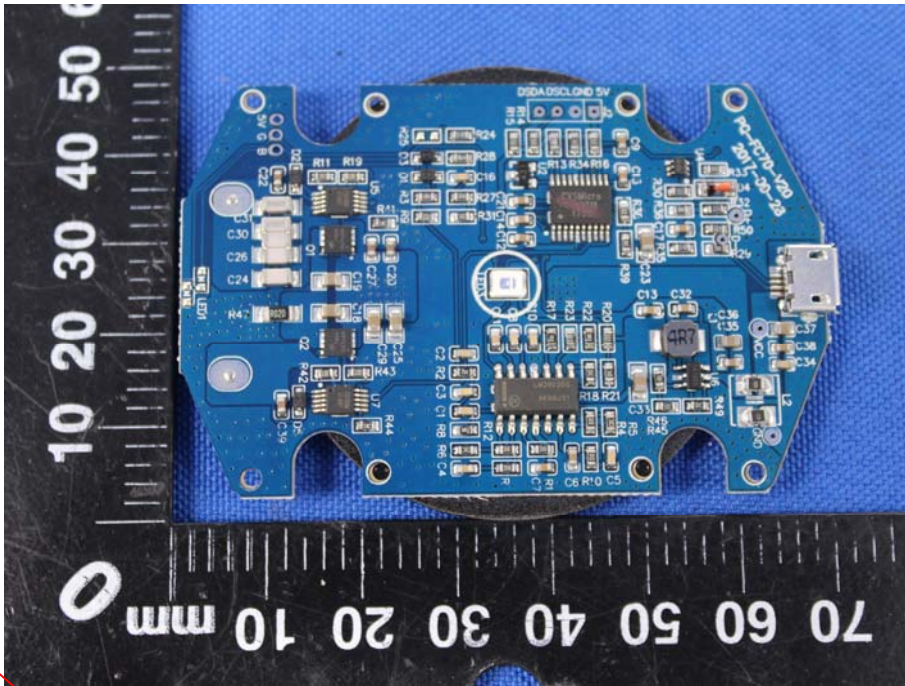

Appendix B: Photographs of EUT

Product: Wireless Charger

Model: CDRZ17

Internal Photos

Antenna