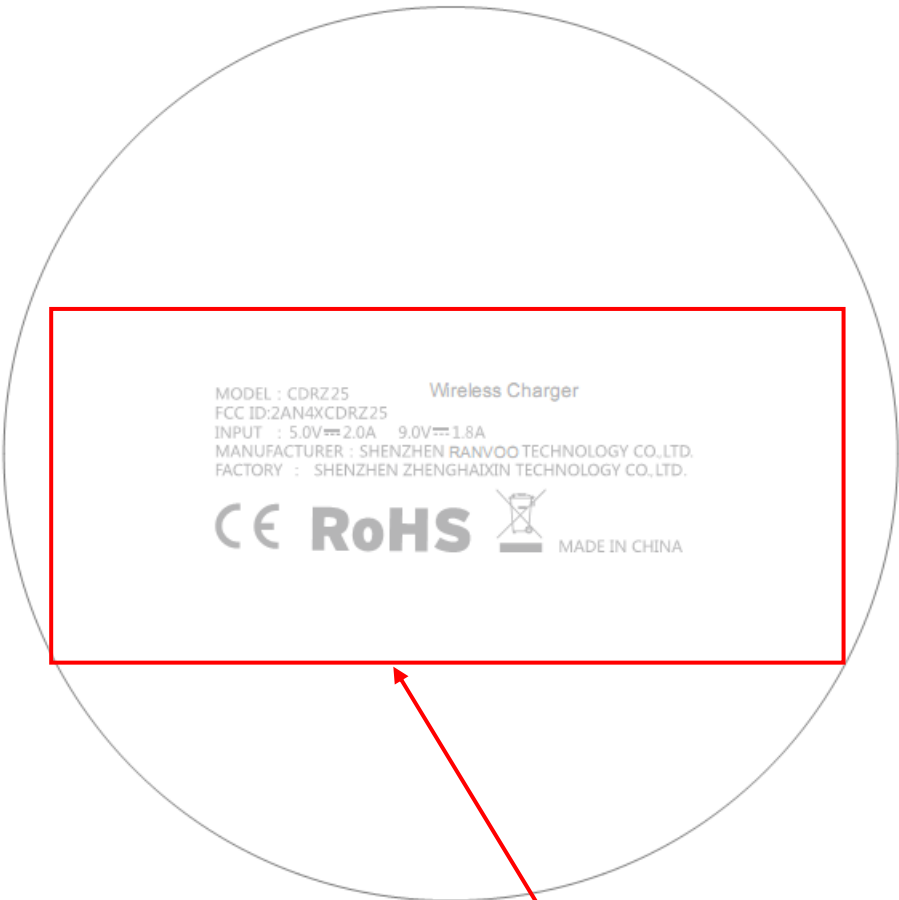

Label Artwork and Location

Model: CDRZ25

Label:

Size: L*W=51*21mm

Label Location