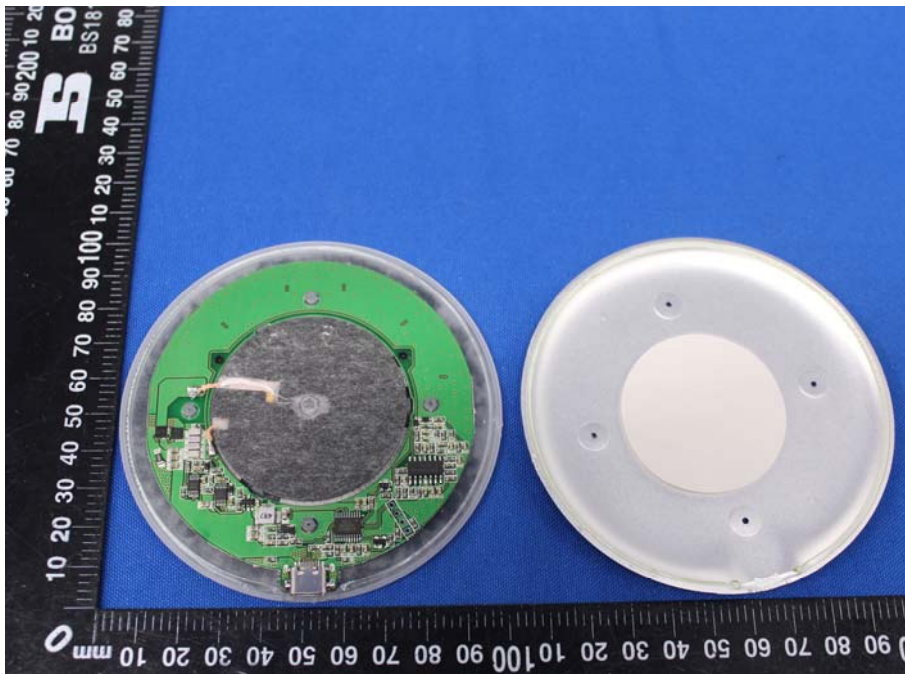

Appendix B: Photographs of EUT

Product: Wireless Charger

Model: CDRZ25

Internal Photos

Antenna