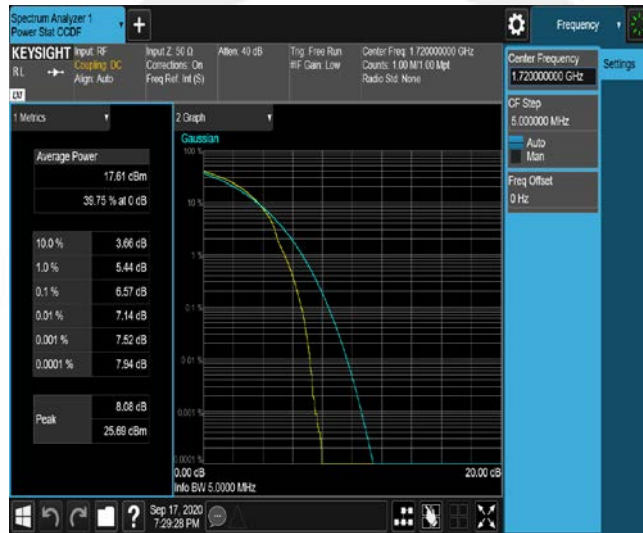

Band4-15MHz-16QAM-20175-75RB#0

Band4-15MHz-16QAM-20325-1RB#0

Band4-15MHz-16QAM-20325-75RB#0

Band4-20MHz-QPSK-20050-1RB#0

Band4-20MHz-QPSK-20050-100RB#0

Band4-20MHz-QPSK-20175-1RB#0

Band4-20MHz-QPSK-20175-100RB#0