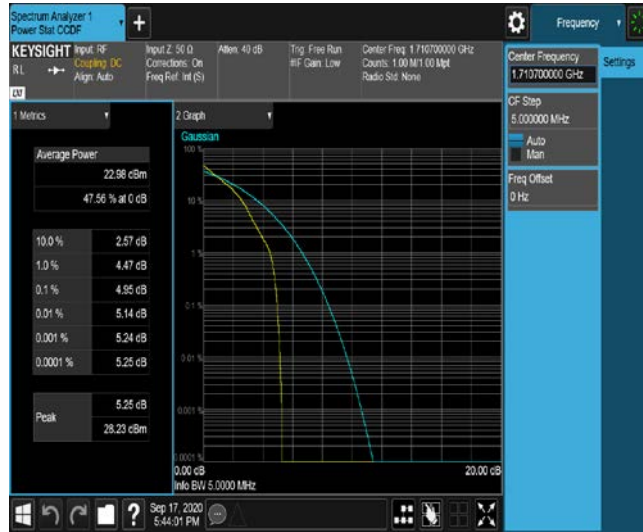

Band4-1.4MHz-QPSK-19957-1RB#0