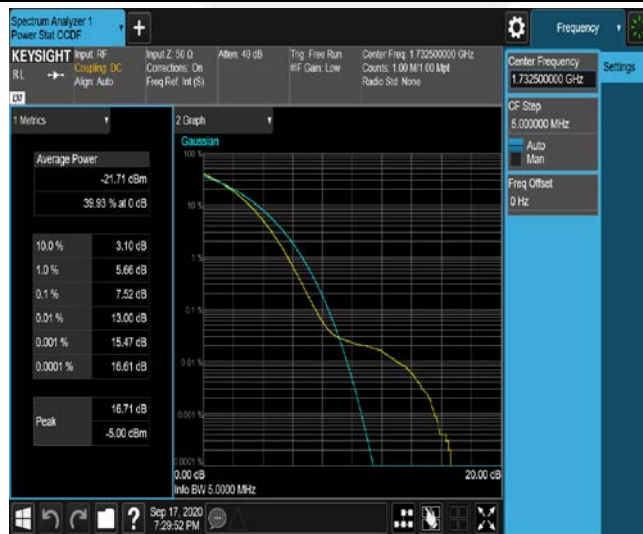

Band4-15MHz-16QAM-20175-75RB#0

Band4-15MHz-16QAM-20325-1RB#0

Band4-15MHz-16QAM-20325-75RB#0

Band4-20MHz-QPSK-20050-1RB#0

Band4-20MHz-QPSK-20050-100RB#0

Band4-20MHz-QPSK-20175-1RB#0

Band4-20MHz-QPSK-20175-100RB#0