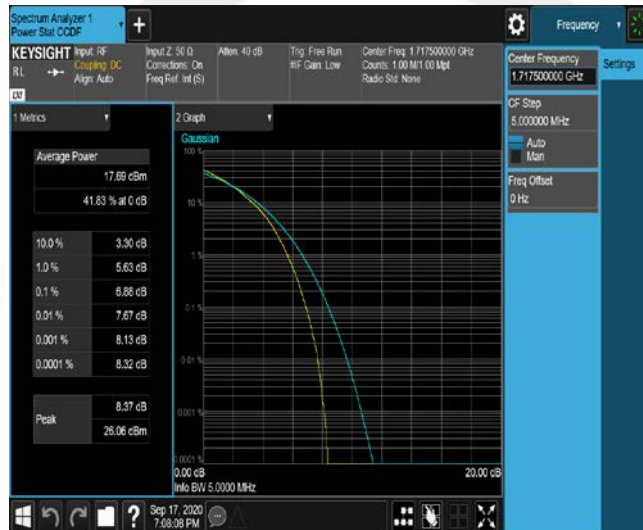

Band4-10MHz-16QAM-20350-50RB#0

Band4-15MHz-QPSK-20025-1RB#0

Band4-15MHz-QPSK-20325-1RB#0

Band4-15MHz-QPSK-20325-75RB#0

Band4-15MHz-16QAM-20025-1RB#0

Band4-15MHz-16QAM-20025-75RB#0

Band4-15MHz-16QAM-20175-1RB#0