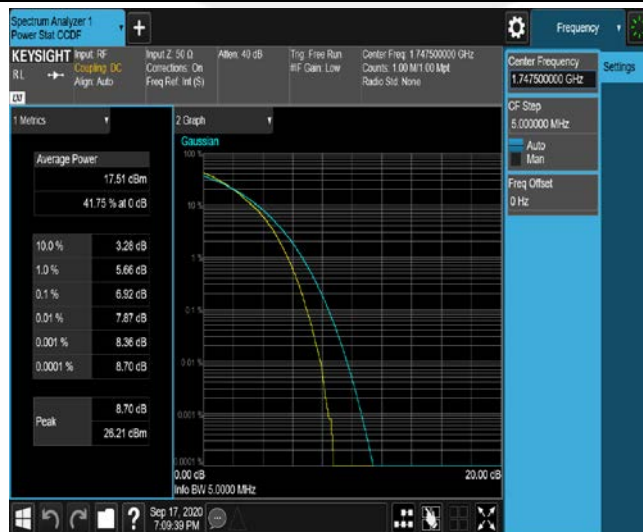

Band4-20MHz-QPSK-20050-1RB#0