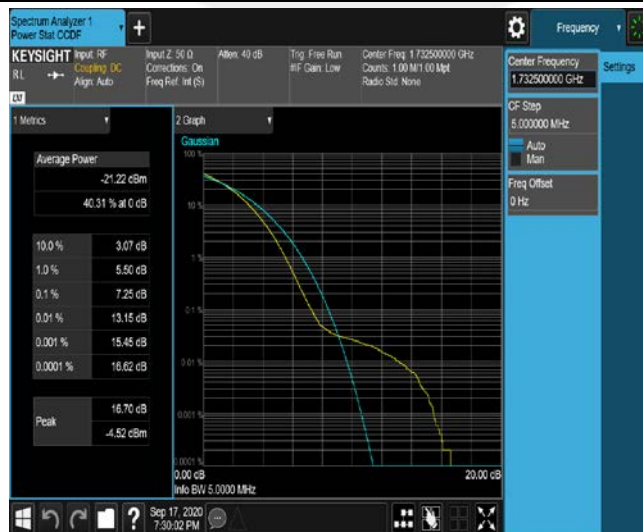

Band4-20MHz-16QAM-20175-100RB#0