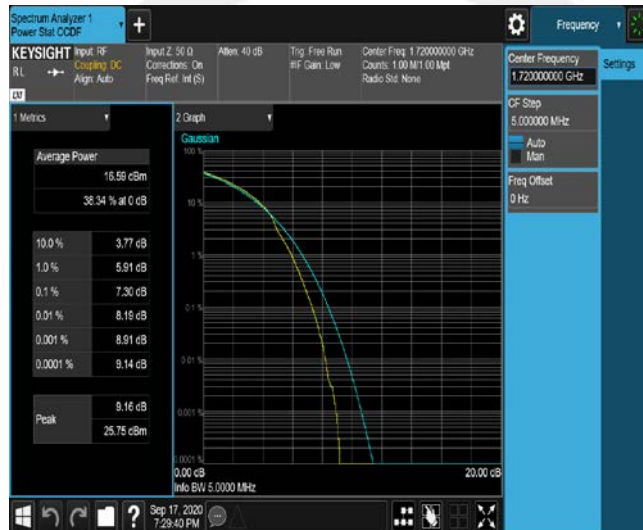

Band4-20MHz-16QAM-20175-1RB#0