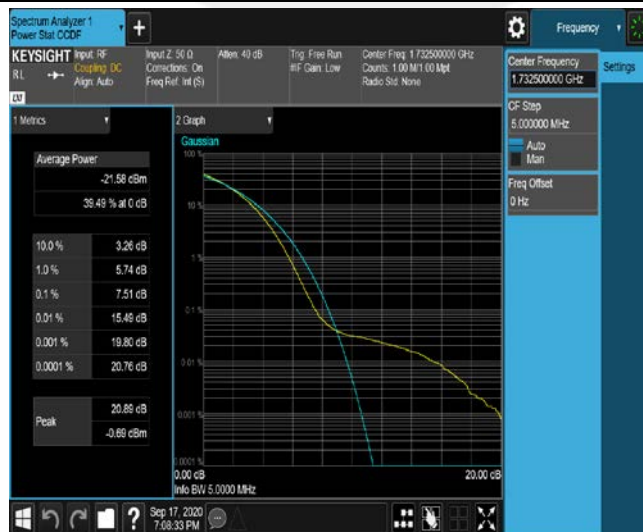

Band4-10MHz-16QAM-20350-50RB#0

Band4-15MHz-QPSK-20025-1RB#0

Band4-15MHz-QPSK-20325-1RB#0

Band4-15MHz-QPSK-20325-75RB#0

Band4-15MHz-16QAM-20025-1RB#0

Band4-15MHz-16QAM-20025-75RB#0

Band4-15MHz-16QAM-20175-1RB#0