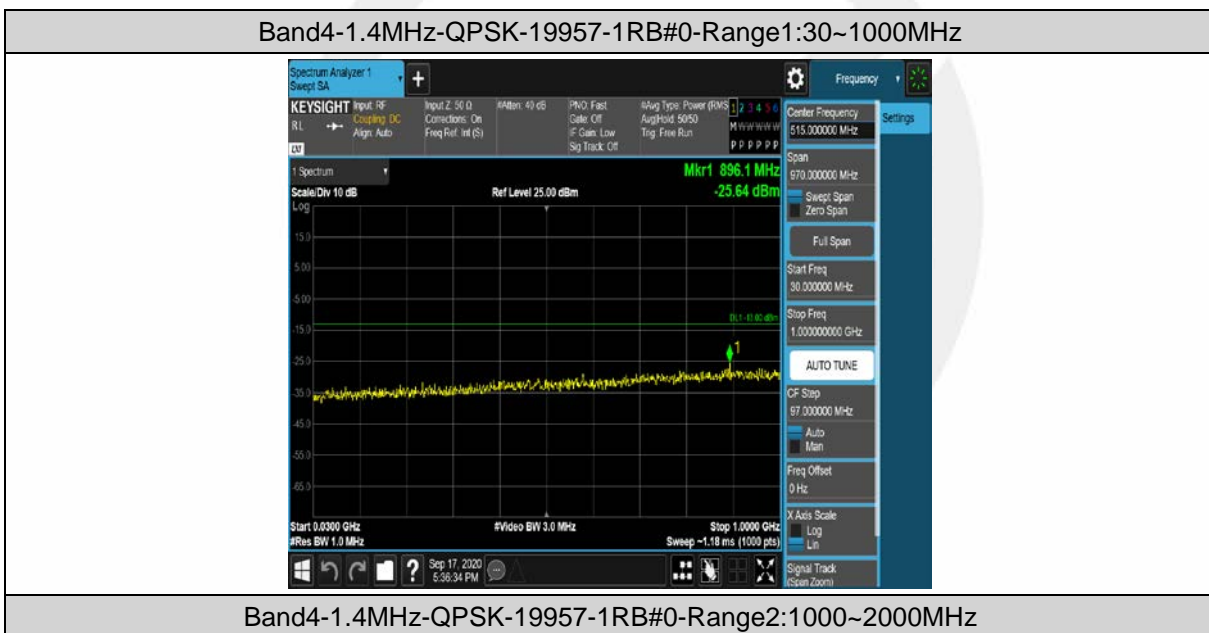

4					z	1	
Band 4	20MHz	16QAM	20175	1RB#0	Range1:30~1000MHz	-25.9	PASS
Band 4	20MHz	16QAM	20175	1RB#0	Range2:1000~2000MHz	-24.1 9	PASS
Band 4	20MHz	16QAM	20175	1RB#0	Range3:2000~20000MH z	-26.8 6	PASS
Band 4	20MHz	16QAM	20300	1RB#0	Range1:30~1000MHz	-25.3	PASS
Band 4	20MHz	16QAM	20300	1RB#0	Range2:1000~2000MHz	-23.7 5	PASS
Band 4	20MHz	16QAM	20300	1RB#0	Range3:2000~20000MH z	-26.8 7	PASS

Test Graphs