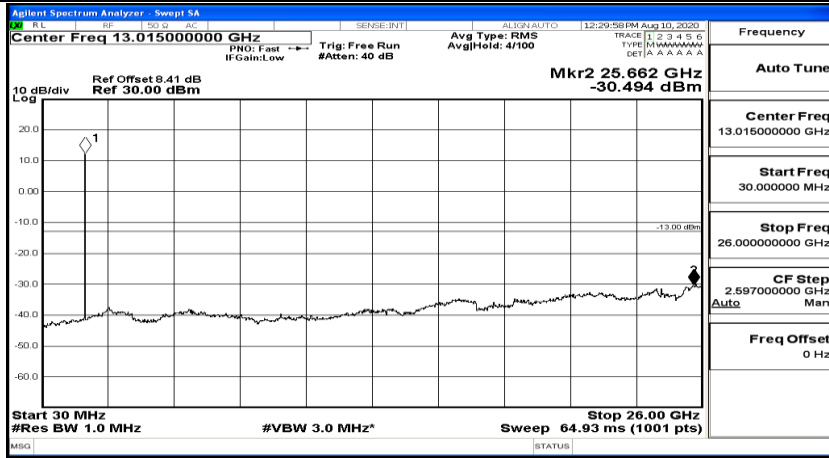

(Channel Bandwidth: 5 MHz)_HCH_QPSK_1RB#24