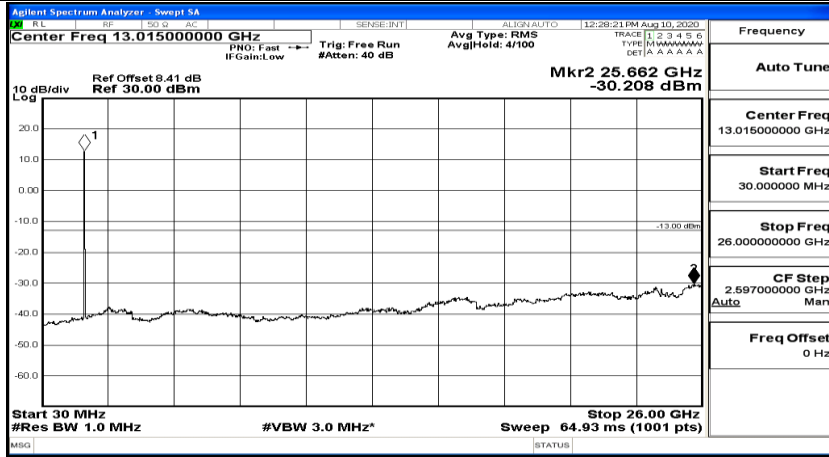

Channel Bandwidth: 5 MHz

(Channel Bandwidth: 5 MHz)_LCH_QPSK_1RB#0

(Channel Bandwidth: 5 MHz)_LCH_QPSK_1RB#24

(Channel Bandwidth: 5 MHz)_MCH_QPSK_1RB#0

(Channel Bandwidth: 5 MHz) MCH_QPSK_1RB#12

(Channel Bandwidth: 5 MHz) MCH_QPSK_1RB#24