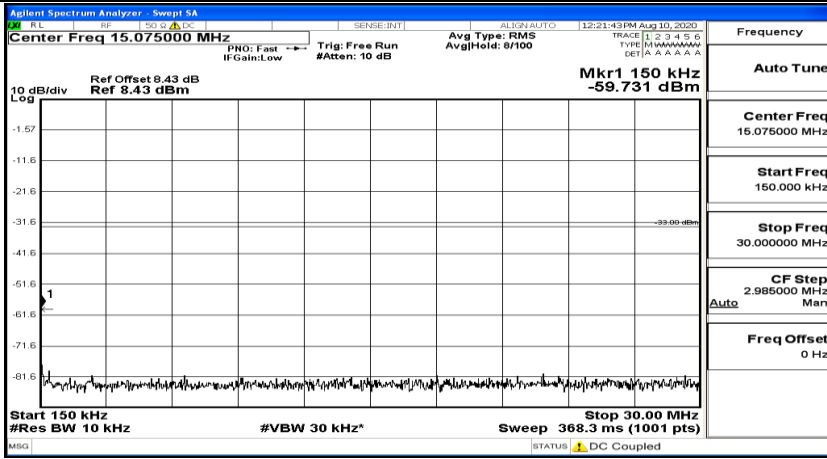

(Channel Bandwidth: 3 MHz)_HCH_16QAM_1RB#7