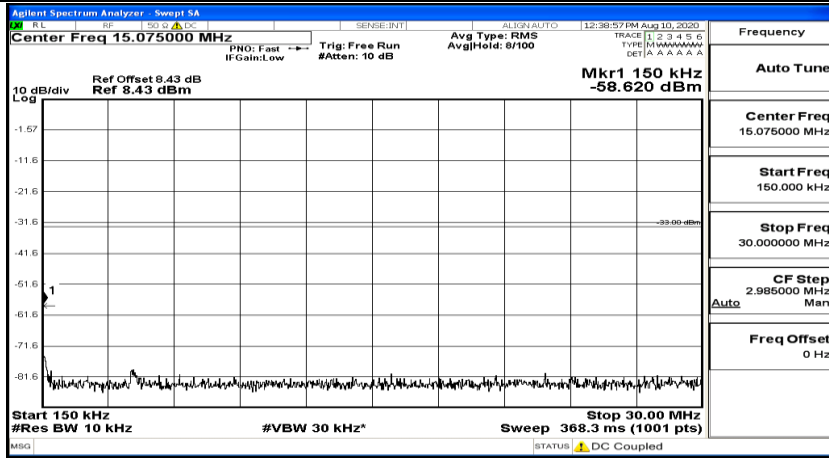

(Channel Bandwidth: 5 MHz) LCH_16QAM_1RB#24

(Channel Bandwidth: 5 MHz)_MCH_16QAM_1RB#0

(Channel Bandwidth: 5 MHz)_MCH_16QAM_1RB#12

(Channel Bandwidth: 5 MHz)_MCH_16QAM_1RB#24

(Channel Bandwidth: 5 MHz)_HCH_16QAM_1RB#0