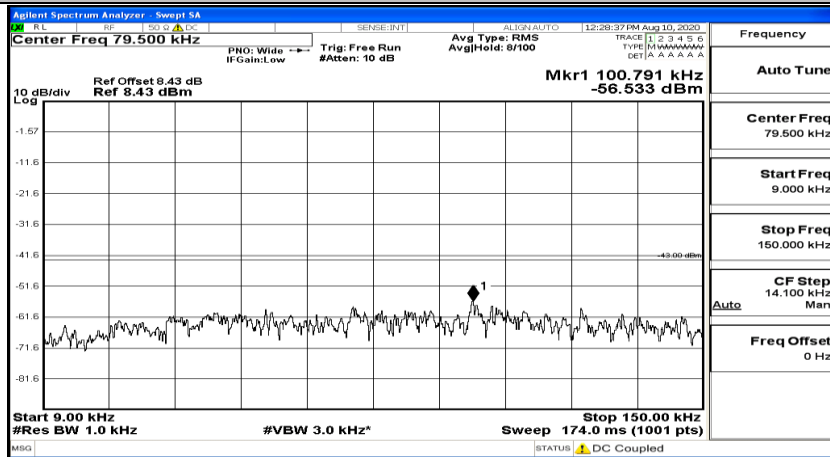

Channel Bandwidth: 5 MHz

(Channel Bandwidth: 5 MHz)_LCH_QPSK_1RB#0

(Channel Bandwidth: 5 MHz)_LCH_QPSK_1RB#24

(Channel Bandwidth: 5 MHz)_MCH_QPSK_1RB#0

(Channel Bandwidth: 5 MHz) MCH_QPSK_1RB#12

(Channel Bandwidth: 5 MHz) MCH_QPSK_1RB#24