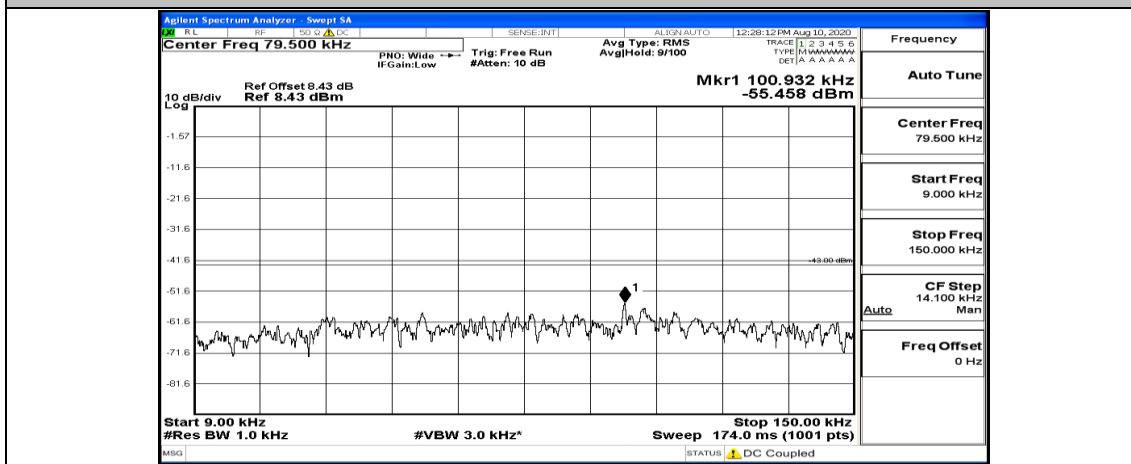

Channel Bandwidth: 5 MHz

(Channel Bandwidth: 5 MHz)_LCH_QPSK_1RB#0

(Channel Bandwidth: 5 MHz)_LCH_QPSK_1RB#24

(Channel Bandwidth: 5 MHz)_MCH_QPSK_1RB#0

(Channel Bandwidth: 5 MHz) MCH_QPSK_1RB#12

(Channel Bandwidth: 5 MHz) MCH_QPSK_1RB#24