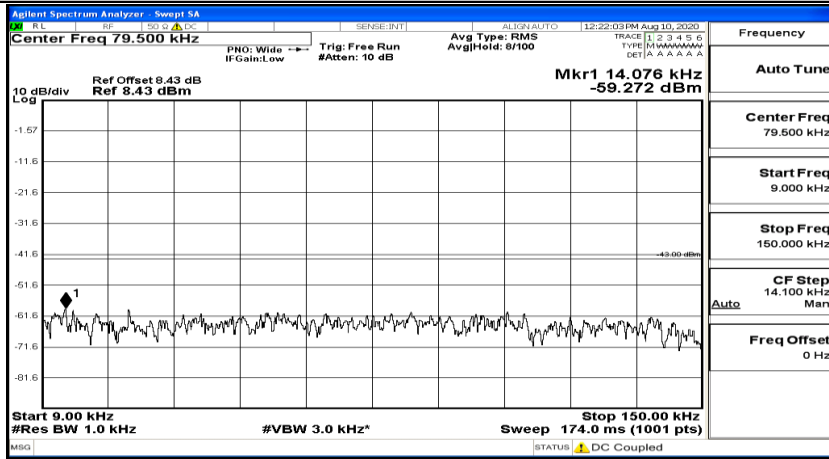

Channel Bandwidth: 5 MHz

(Channel Bandwidth: 5 MHz)_LCH_QPSK_1RB#0

(Channel Bandwidth: 5 MHz)_LCH_QPSK_1RB#24

(Channel Bandwidth: 5 MHz)_MCH_QPSK_1RB#0

(Channel Bandwidth: 5 MHz) MCH_QPSK_1RB#12

(Channel Bandwidth: 5 MHz) MCH_QPSK_1RB#24