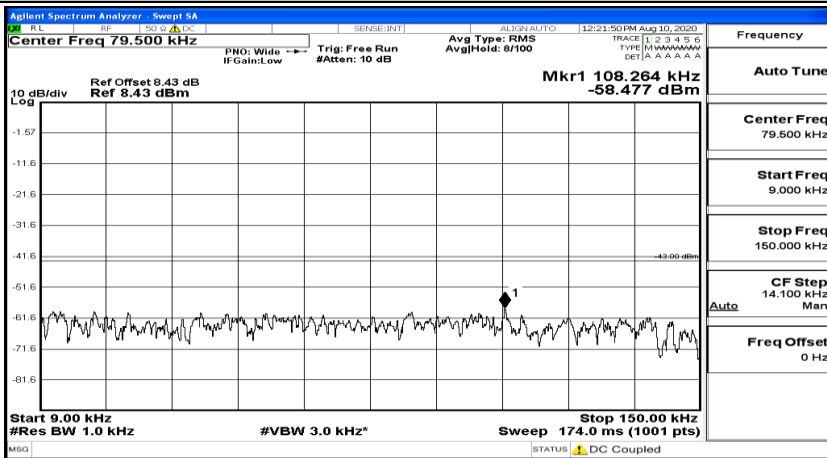

(Channel Bandwidth: 3 MHz)_HCH_16QAM_1RB#7