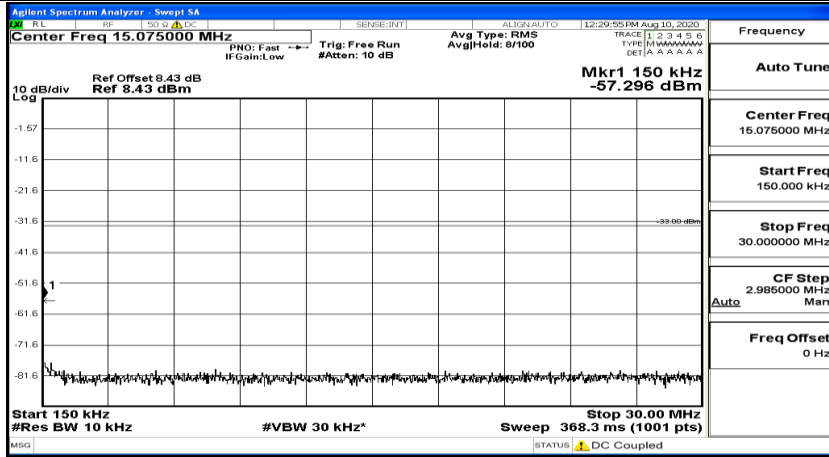

(Channel Bandwidth: 5 MHz)_HCH_QPSK_1RB#24