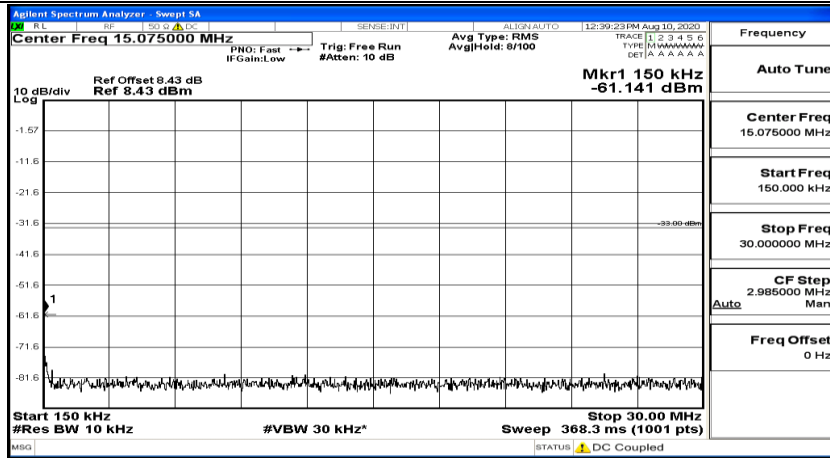

(Channel Bandwidth: 5 MHz)_HCH_16QAM_1RB#24