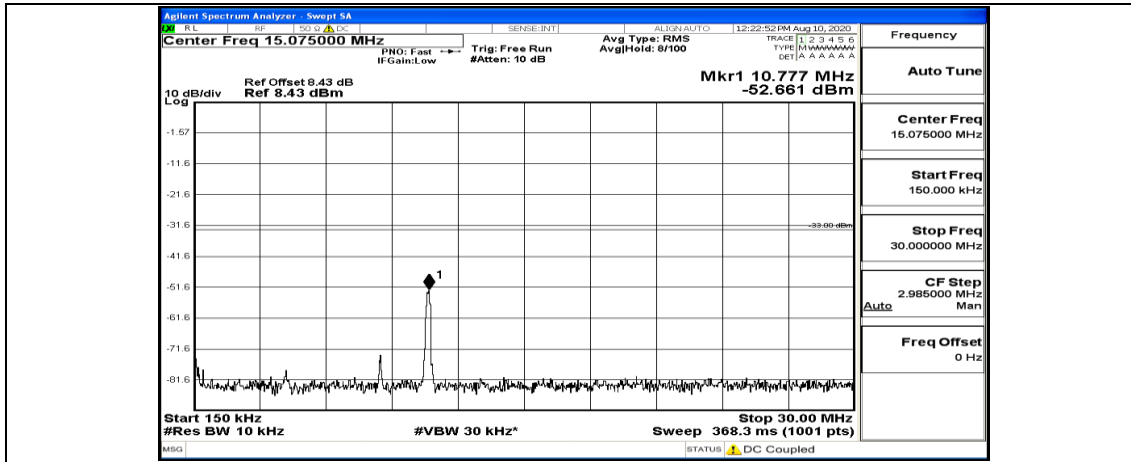

Channel Bandwidth: 5 MHz

(Channel Bandwidth: 5 MHz)_LCH_QPSK_1RB#0

(Channel Bandwidth: 5 MHz)_LCH_QPSK_1RB#24

(Channel Bandwidth: 5 MHz)_MCH_QPSK_1RB#0

(Channel Bandwidth: 5 MHz) MCH_QPSK_1RB#12

(Channel Bandwidth: 5 MHz) MCH_QPSK_1RB#24