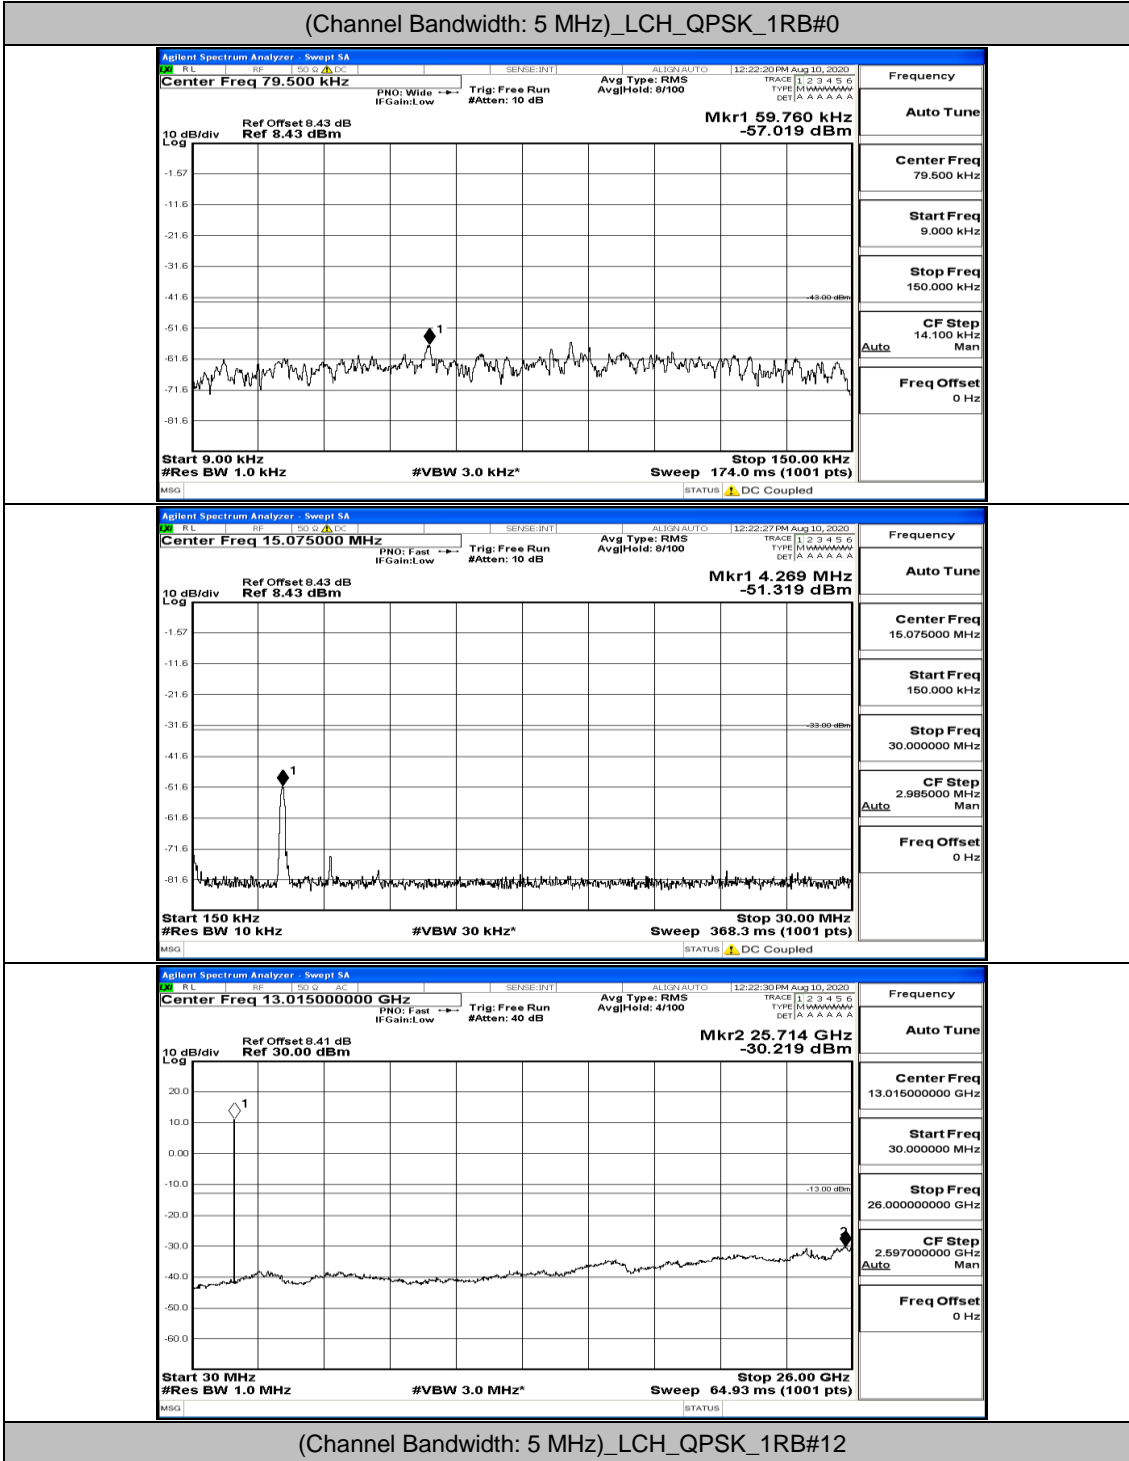

(Channel Bandwidth: 3 MHz)_HCH_QPSK_1RB#14

(Channel Bandwidth: 3 MHz)_LCH_16QAM_1RB#0

(Channel Bandwidth: 3 MHz)_LCH_16QAM_1RB#7

(Channel Bandwidth: 3 MHz) LCH_16QAM_1RB#14

(Channel Bandwidth: 3 MHz)_MCH_16QAM_1RB#0

(Channel Bandwidth: 3 MHz)_MCH_16QAM_1RB#7

(Channel Bandwidth: 3 MHz)_MCH_16QAM_1RB#14

(Channel Bandwidth: 3 MHz)_HCH_16QAM_1RB#0

(Channel Bandwidth: 3 MHz)_HCH_16QAM_1RB#7

(Channel Bandwidth: 3 MHz)_HCH_16QAM_1RB#14

Channel Bandwidth: 5 MHz

(Channel Bandwidth: 5 MHz)_LCH_QPSK_1RB#0

(Channel Bandwidth: 5 MHz)_LCH_QPSK_1RB#24

(Channel Bandwidth: 5 MHz)_MCH_QPSK_1RB#0

(Channel Bandwidth: 5 MHz) MCH_QPSK_1RB#12

(Channel Bandwidth: 5 MHz) MCH_QPSK_1RB#24