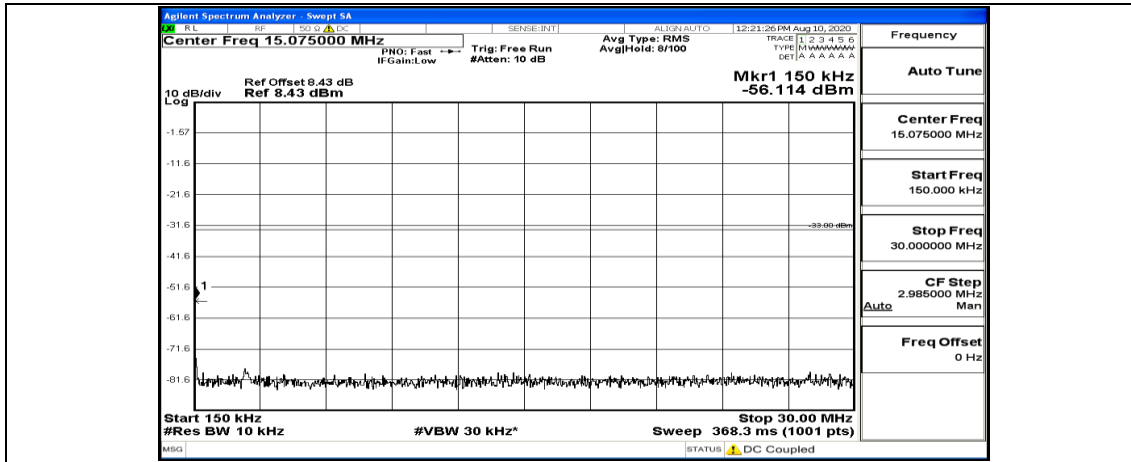

(Channel Bandwidth: 3 MHz)_HCH_QPSK_1RB#14

(Channel Bandwidth: 3 MHz)_LCH_16QAM_1RB#0

(Channel Bandwidth: 3 MHz)_LCH_16QAM_1RB#7

(Channel Bandwidth: 3 MHz) LCH_16QAM_1RB#14

(Channel Bandwidth: 3 MHz)_MCH_16QAM_1RB#0

Channel Bandwidth: 5 MHz

(Channel Bandwidth: 5 MHz)_LCH_QPSK_1RB#0

(Channel Bandwidth: 5 MHz)_LCH_QPSK_1RB#24

(Channel Bandwidth: 5 MHz)_MCH_QPSK_1RB#0

(Channel Bandwidth: 5 MHz) MCH_QPSK_1RB#12

(Channel Bandwidth: 5 MHz) MCH_QPSK_1RB#24