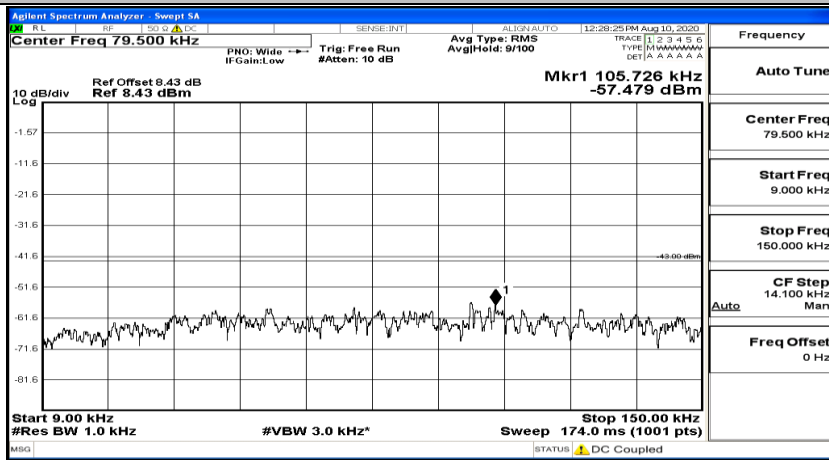

Channel Bandwidth: 5 MHz

(Channel Bandwidth: 5 MHz)_LCH_QPSK_1RB#0

(Channel Bandwidth: 5 MHz)_LCH_QPSK_1RB#24

(Channel Bandwidth: 5 MHz)_MCH_QPSK_1RB#0

(Channel Bandwidth: 5 MHz) MCH_QPSK_1RB#12

(Channel Bandwidth: 5 MHz) MCH_QPSK_1RB#24