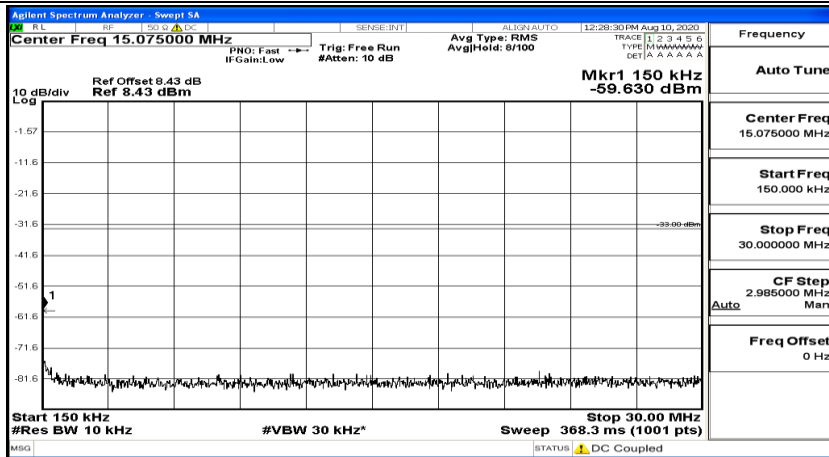

Channel Bandwidth: 5 MHz

(Channel Bandwidth: 5 MHz)_LCH_QPSK_1RB#0

(Channel Bandwidth: 5 MHz)_LCH_QPSK_1RB#24

(Channel Bandwidth: 5 MHz)_MCH_QPSK_1RB#0

(Channel Bandwidth: 5 MHz) MCH_QPSK_1RB#12

(Channel Bandwidth: 5 MHz) MCH_QPSK_1RB#24