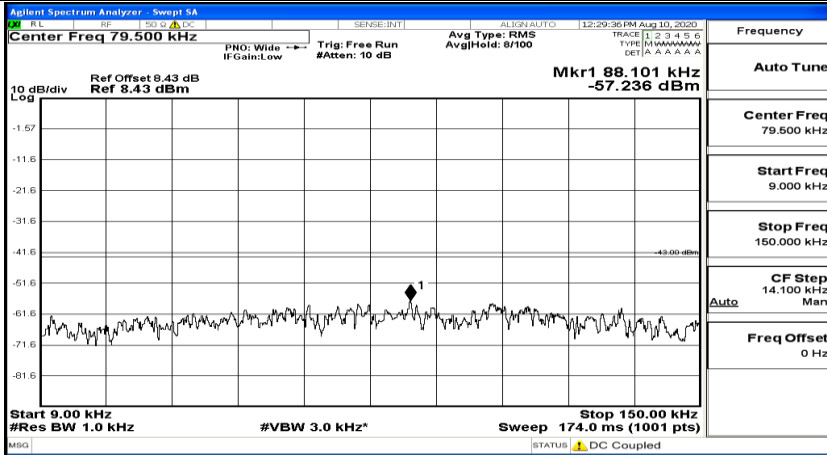

(Channel Bandwidth: 5 MHz)_HCH_QPSK_1RB#0

(Channel Bandwidth: 5 MHz)_HCH_QPSK_1RB#12