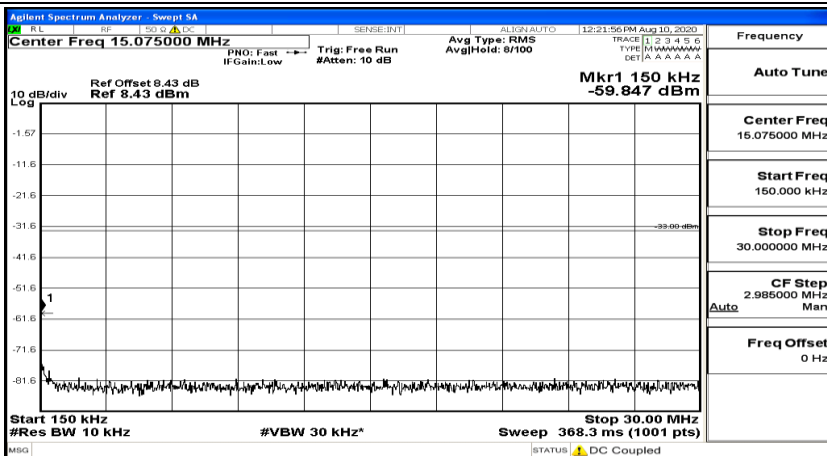

(Channel Bandwidth: 3 MHz)_MCH_16QAM_1RB#7

(Channel Bandwidth: 3 MHz)_MCH_16QAM_1RB#14

(Channel Bandwidth: 3 MHz)_HCH_16QAM_1RB#0

(Channel Bandwidth: 3 MHz)_HCH_16QAM_1RB#7

(Channel Bandwidth: 3 MHz)_HCH_16QAM_1RB#14

Channel Bandwidth: 5 MHz

(Channel Bandwidth: 5 MHz)_LCH_QPSK_1RB#0

(Channel Bandwidth: 5 MHz)_LCH_QPSK_1RB#24

(Channel Bandwidth: 5 MHz)_MCH_QPSK_1RB#0

(Channel Bandwidth: 5 MHz) MCH_QPSK_1RB#12

(Channel Bandwidth: 5 MHz) MCH_QPSK_1RB#24