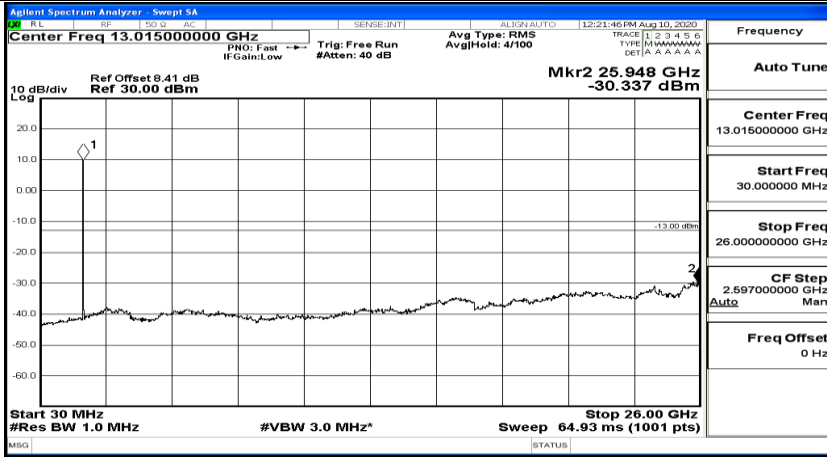

(Channel Bandwidth: 3 MHz)_HCH_16QAM_1RB#7