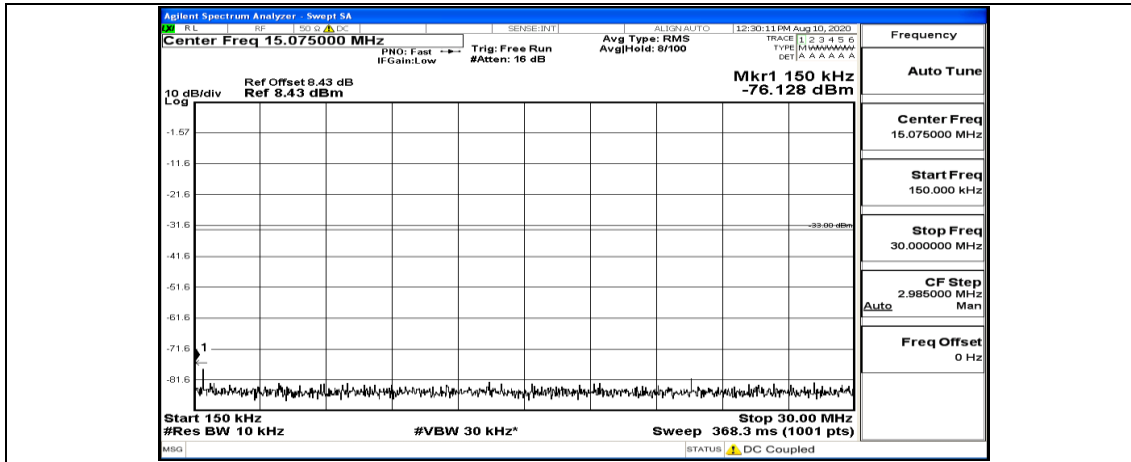

(Channel Bandwidth: 5 MHz)_HCH_QPSK_1RB#0

(Channel Bandwidth: 5 MHz)_HCH_QPSK_1RB#12

(Channel Bandwidth: 5 MHz)_HCH_QPSK_1RB#24

(Channel Bandwidth: 5 MHz)_LCH_16QAM_1RB#0

(Channel Bandwidth: 5 MHz)_LCH_16QAM_1RB#12