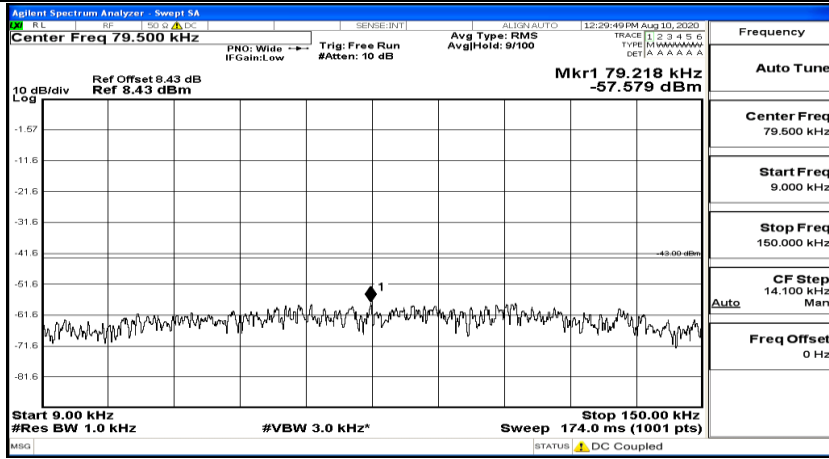

(Channel Bandwidth: 5 MHz)_HCH_QPSK_1RB#24