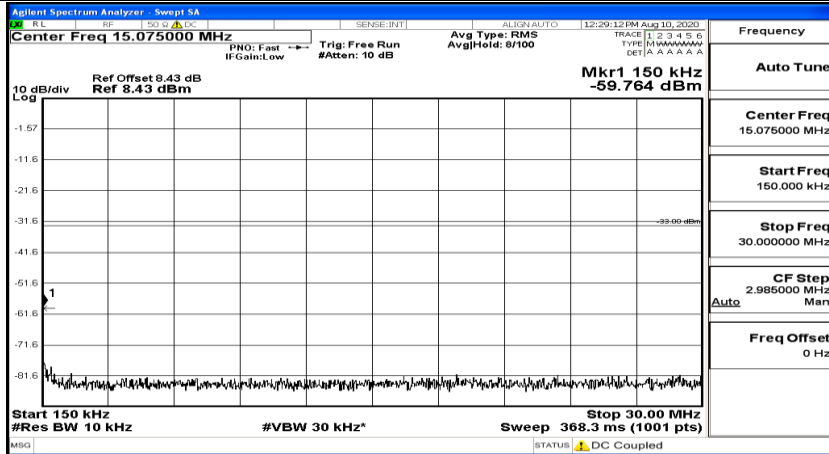

(Channel Bandwidth: 5 MHz)_MCH_16QAM_1RB#24