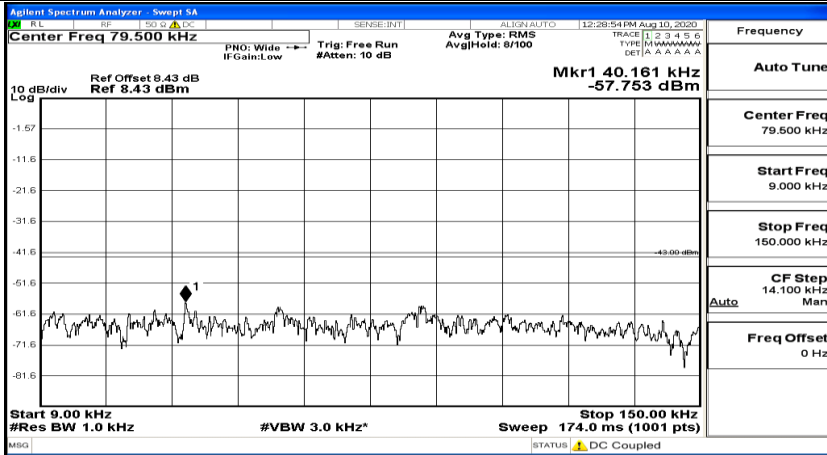

(Channel Bandwidth: 5 MHz)_MCH_16QAM_1RB#0

(Channel Bandwidth: 5 MHz)_MCH_16QAM_1RB#12