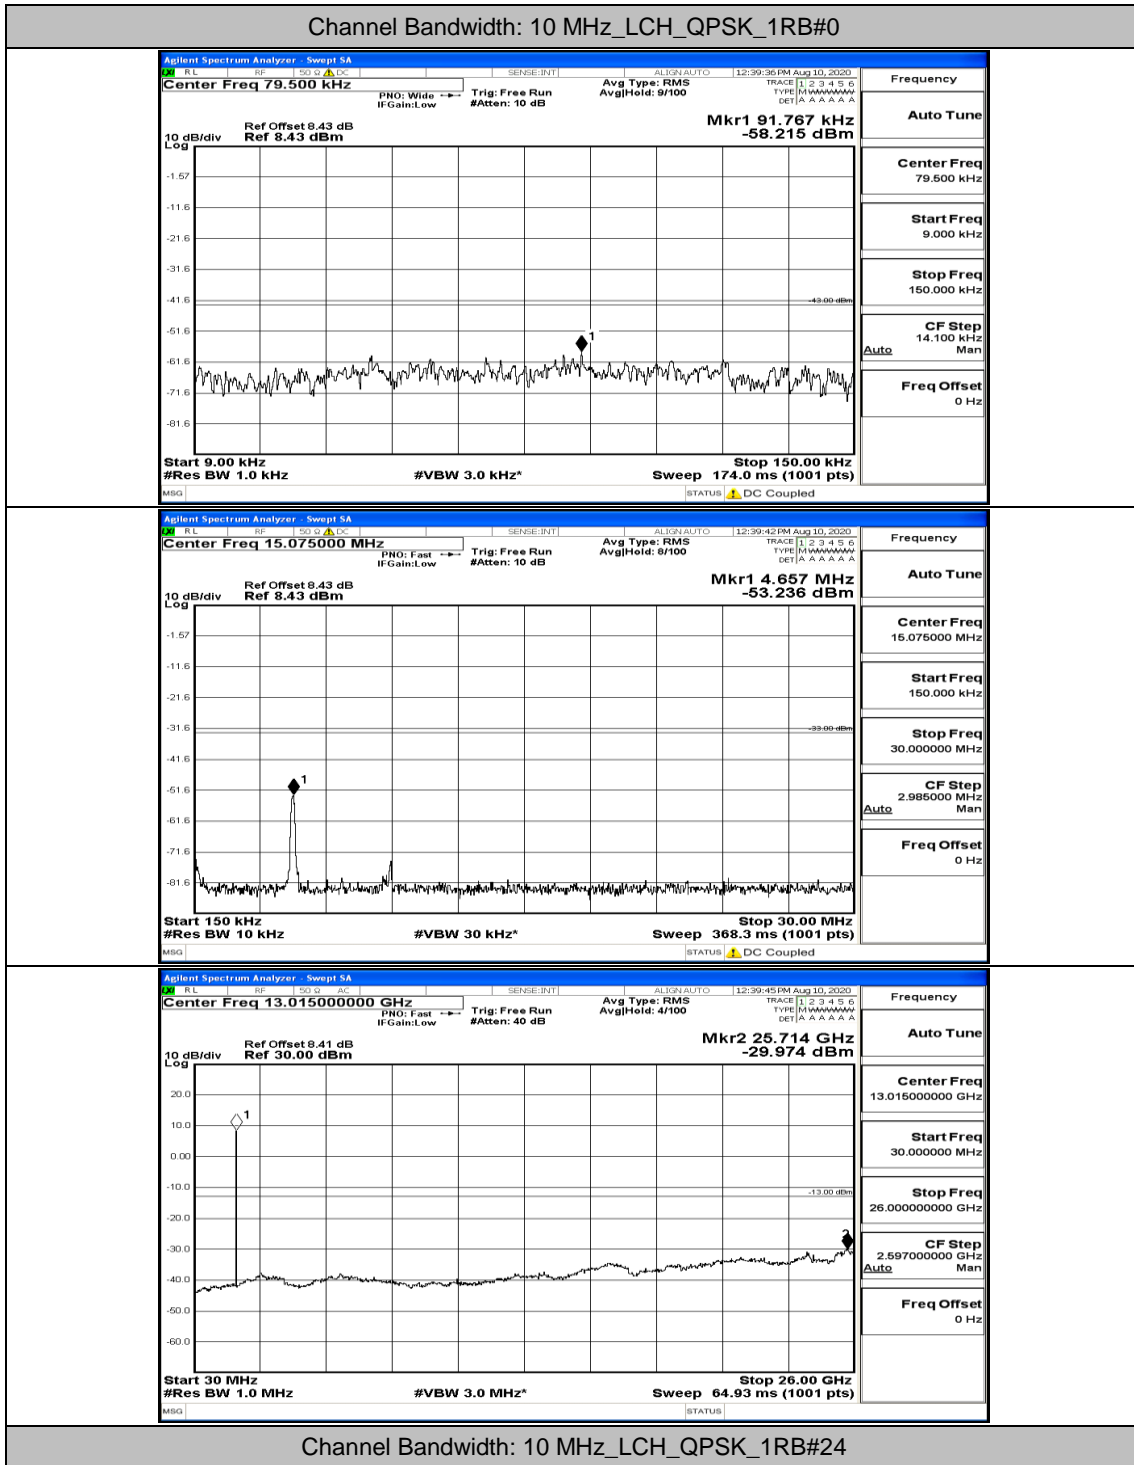

(Channel Bandwidth: 5 MHz)_HCH_16QAM_1RB#12

(Channel Bandwidth: 5 MHz)_HCH_16QAM_1RB#24

Channel Bandwidth: 10 MHz

Channel Bandwidth: 10 MHz_LCH_QPSK_1RB#49

Channel Bandwidth: 10 MHz_MCH_QPSK_1RB#0

Channel Bandwidth: 10 MHz_MCH_QPSK_1RB#24