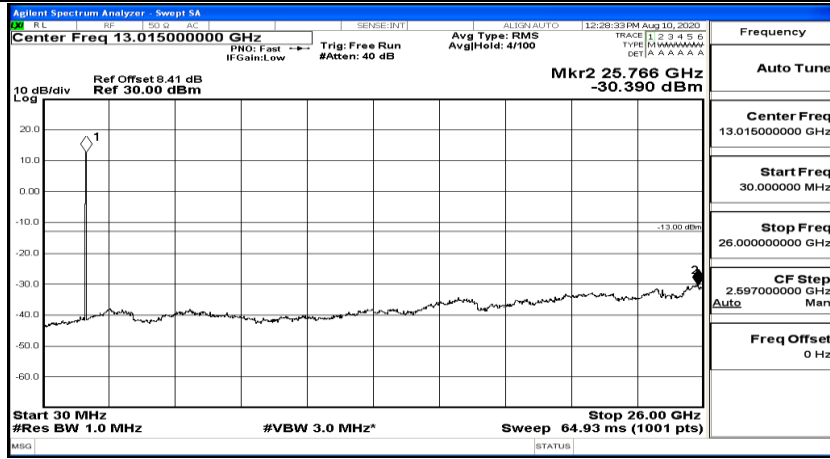

Channel Bandwidth: 5 MHz

(Channel Bandwidth: 5 MHz)_LCH_QPSK_1RB#0

(Channel Bandwidth: 5 MHz)_LCH_QPSK_1RB#24

(Channel Bandwidth: 5 MHz)_MCH_QPSK_1RB#0

(Channel Bandwidth: 5 MHz) MCH_QPSK_1RB#12

(Channel Bandwidth: 5 MHz) MCH_QPSK_1RB#24