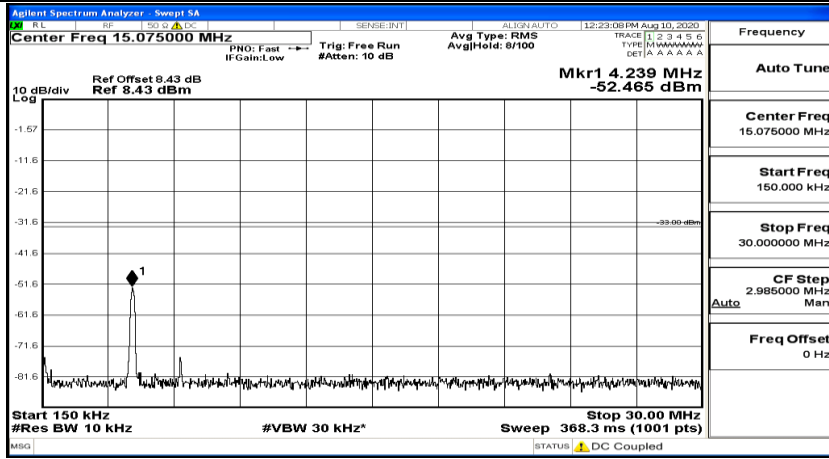

(Channel Bandwidth: 5 MHz)_HCH_QPSK_1RB#0

(Channel Bandwidth: 5 MHz)_HCH_QPSK_1RB#12

(Channel Bandwidth: 5 MHz)_HCH_QPSK_1RB#24

(Channel Bandwidth: 5 MHz)_LCH_16QAM_1RB#0

(Channel Bandwidth: 5 MHz)_LCH_16QAM_1RB#12