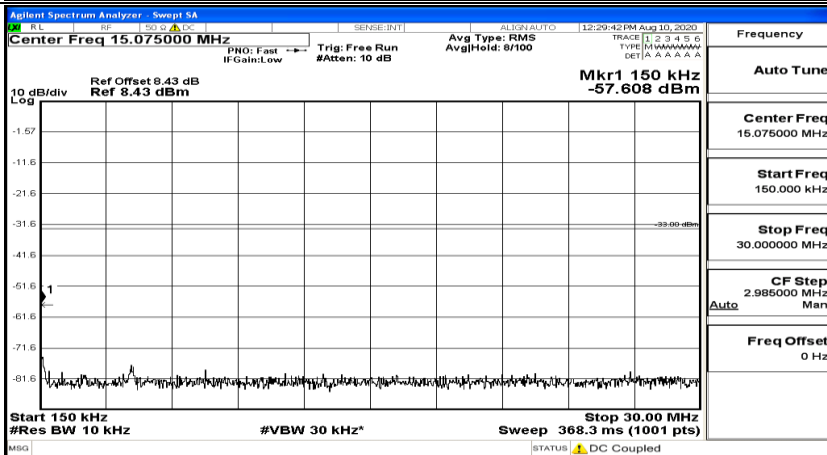

(Channel Bandwidth: 5 MHz)_HCH_QPSK_1RB#0

(Channel Bandwidth: 5 MHz)_HCH_QPSK_1RB#12