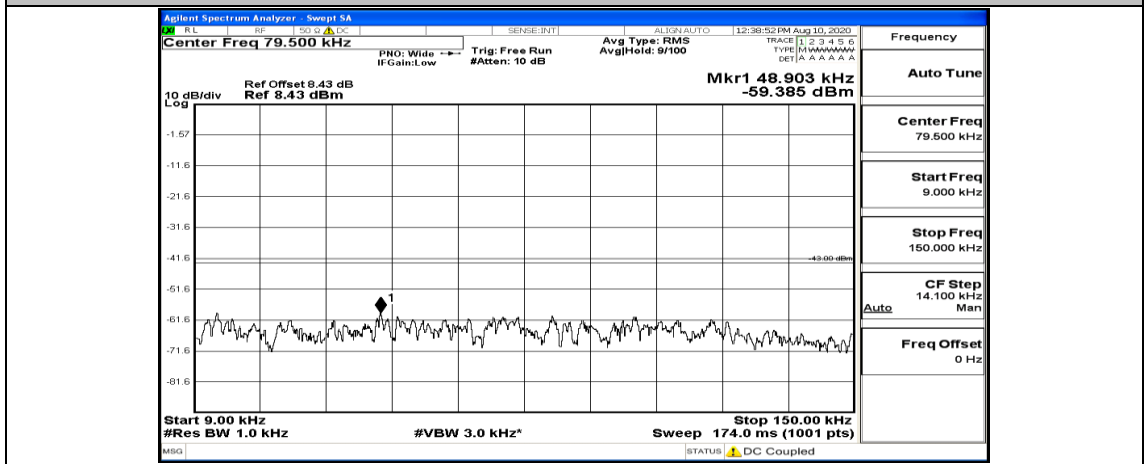

(Channel Bandwidth: 5 MHz) LCH_16QAM_1RB#24

(Channel Bandwidth: 5 MHz)_MCH_16QAM_1RB#0

(Channel Bandwidth: 5 MHz)_MCH_16QAM_1RB#12

(Channel Bandwidth: 5 MHz)_MCH_16QAM_1RB#24

(Channel Bandwidth: 5 MHz)_HCH_16QAM_1RB#0