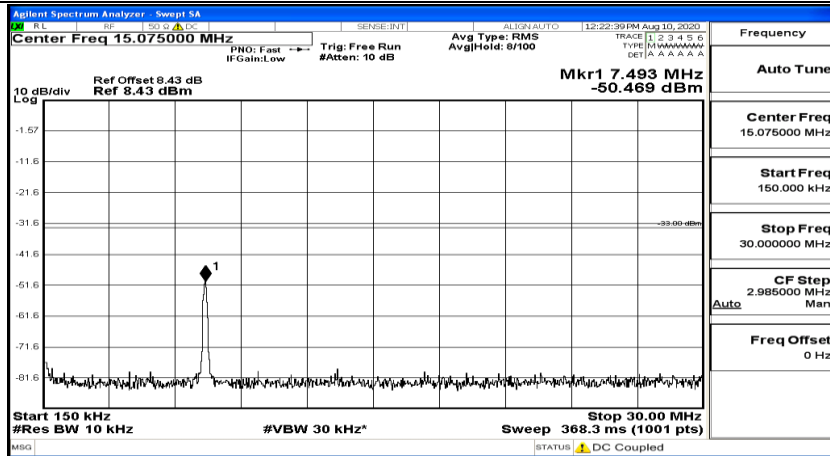

Channel Bandwidth: 5 MHz

(Channel Bandwidth: 5 MHz)_LCH_QPSK_1RB#0

(Channel Bandwidth: 5 MHz)_LCH_QPSK_1RB#24

(Channel Bandwidth: 5 MHz)_MCH_QPSK_1RB#0

(Channel Bandwidth: 5 MHz) MCH_QPSK_1RB#12

(Channel Bandwidth: 5 MHz) MCH_QPSK_1RB#24