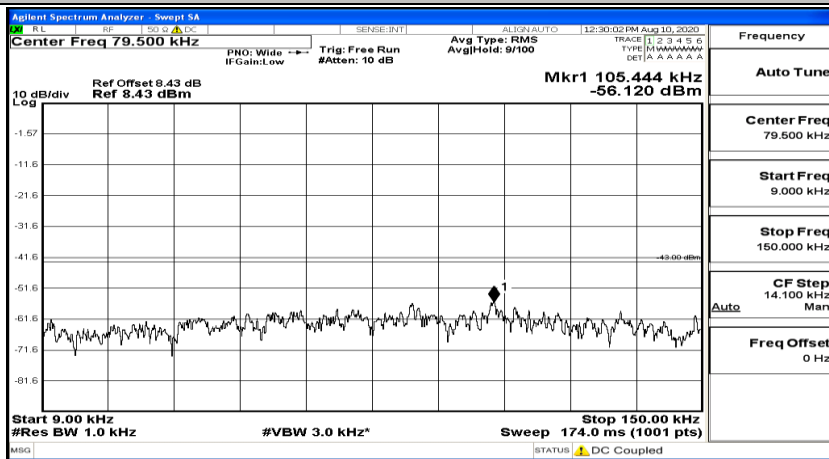

(Channel Bandwidth: 5 MHz)_HCH_QPSK_1RB#24