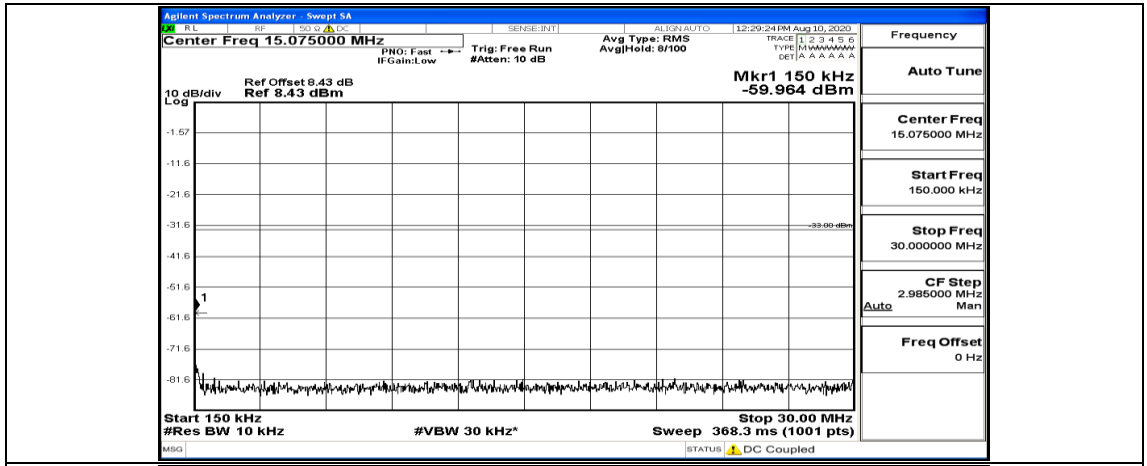

(Channel Bandwidth: 5 MHz) LCH_16QAM_1RB#24

(Channel Bandwidth: 5 MHz)_MCH_16QAM_1RB#0

(Channel Bandwidth: 5 MHz)_MCH_16QAM_1RB#12

(Channel Bandwidth: 5 MHz)_MCH_16QAM_1RB#24

(Channel Bandwidth: 5 MHz)_HCH_16QAM_1RB#0