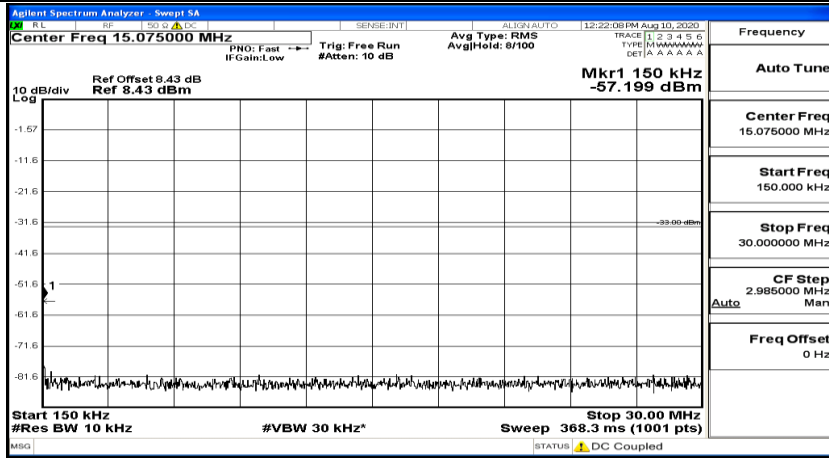

Channel Bandwidth: 5 MHz

(Channel Bandwidth: 5 MHz)_LCH_QPSK_1RB#0

(Channel Bandwidth: 5 MHz)_LCH_QPSK_1RB#24

(Channel Bandwidth: 5 MHz)_MCH_QPSK_1RB#0

(Channel Bandwidth: 5 MHz) MCH_QPSK_1RB#12

(Channel Bandwidth: 5 MHz) MCH_QPSK_1RB#24