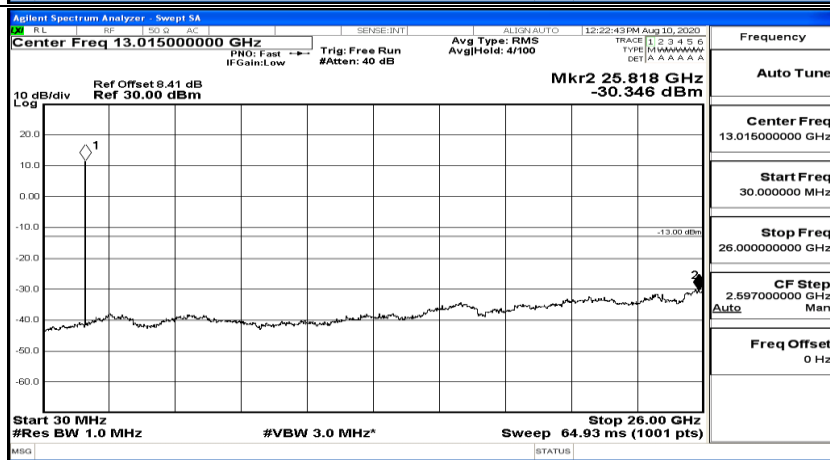

Channel Bandwidth: 5 MHz

(Channel Bandwidth: 5 MHz)_LCH_QPSK_1RB#0

(Channel Bandwidth: 5 MHz)_LCH_QPSK_1RB#24

(Channel Bandwidth: 5 MHz)_MCH_QPSK_1RB#0

(Channel Bandwidth: 5 MHz) MCH_QPSK_1RB#12

(Channel Bandwidth: 5 MHz) MCH_QPSK_1RB#24