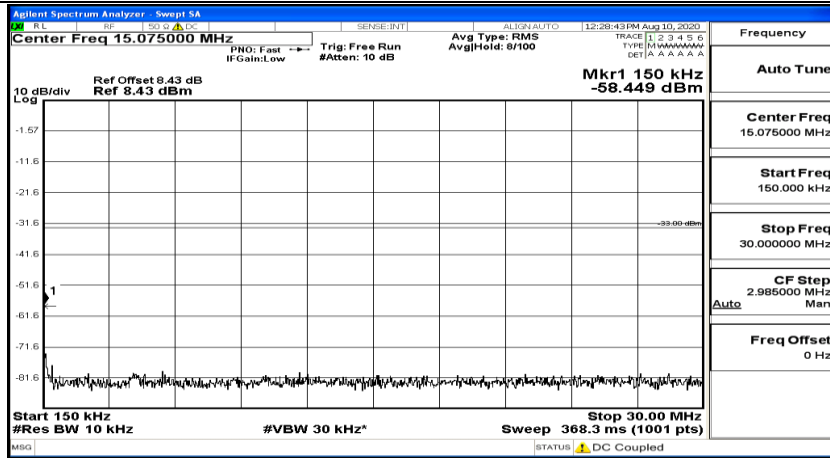

Channel Bandwidth: 5 MHz

(Channel Bandwidth: 5 MHz)_LCH_QPSK_1RB#0

(Channel Bandwidth: 5 MHz)_LCH_QPSK_1RB#24

(Channel Bandwidth: 5 MHz)_MCH_QPSK_1RB#0

(Channel Bandwidth: 5 MHz) MCH_QPSK_1RB#12

(Channel Bandwidth: 5 MHz) MCH_QPSK_1RB#24