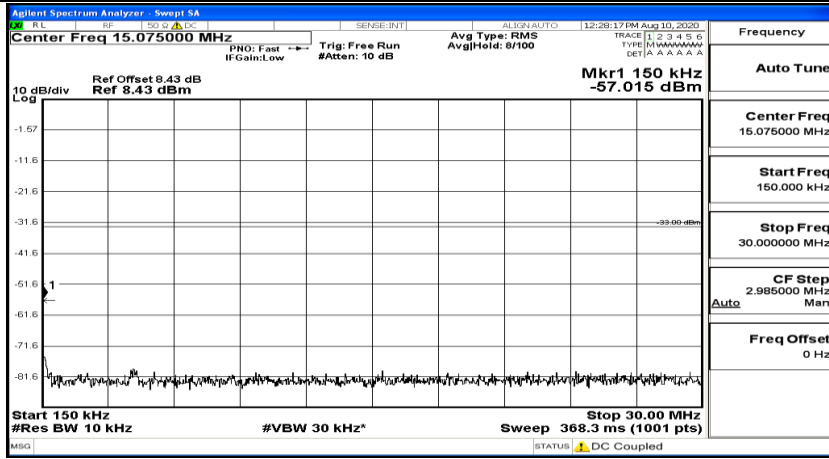

Channel Bandwidth: 5 MHz

(Channel Bandwidth: 5 MHz)_LCH_QPSK_1RB#0

(Channel Bandwidth: 5 MHz)_LCH_QPSK_1RB#24

(Channel Bandwidth: 5 MHz)_MCH_QPSK_1RB#0

(Channel Bandwidth: 5 MHz) MCH_QPSK_1RB#12

(Channel Bandwidth: 5 MHz) MCH_QPSK_1RB#24