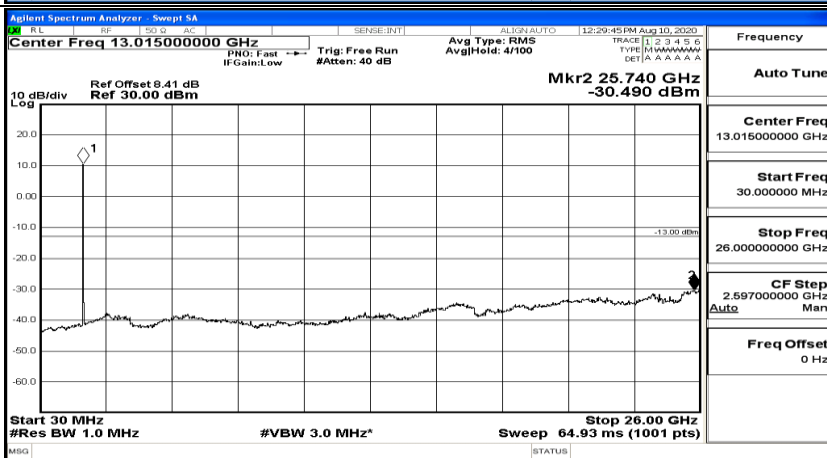

(Channel Bandwidth: 5 MHz)_HCH_QPSK_1RB#0

(Channel Bandwidth: 5 MHz)_HCH_QPSK_1RB#12