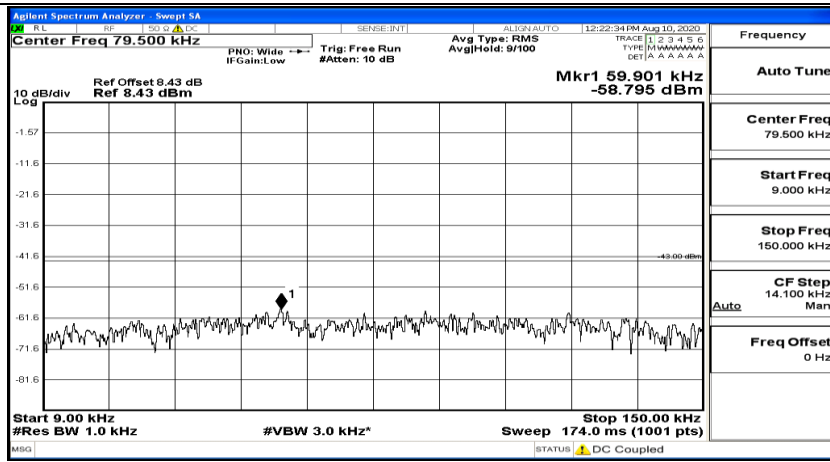

Channel Bandwidth: 5 MHz

(Channel Bandwidth: 5 MHz)_LCH_QPSK_1RB#0

(Channel Bandwidth: 5 MHz)_LCH_QPSK_1RB#24

(Channel Bandwidth: 5 MHz)_MCH_QPSK_1RB#0

(Channel Bandwidth: 5 MHz) MCH_QPSK_1RB#12

(Channel Bandwidth: 5 MHz) MCH_QPSK_1RB#24