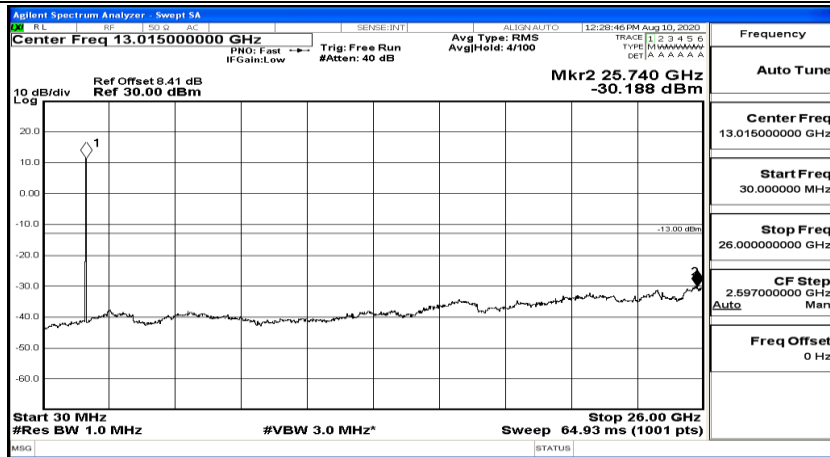

Channel Bandwidth: 5 MHz

(Channel Bandwidth: 5 MHz)_LCH_QPSK_1RB#0

(Channel Bandwidth: 5 MHz)_LCH_QPSK_1RB#24

(Channel Bandwidth: 5 MHz)_MCH_QPSK_1RB#0

(Channel Bandwidth: 5 MHz) MCH_QPSK_1RB#12

(Channel Bandwidth: 5 MHz) MCH_QPSK_1RB#24