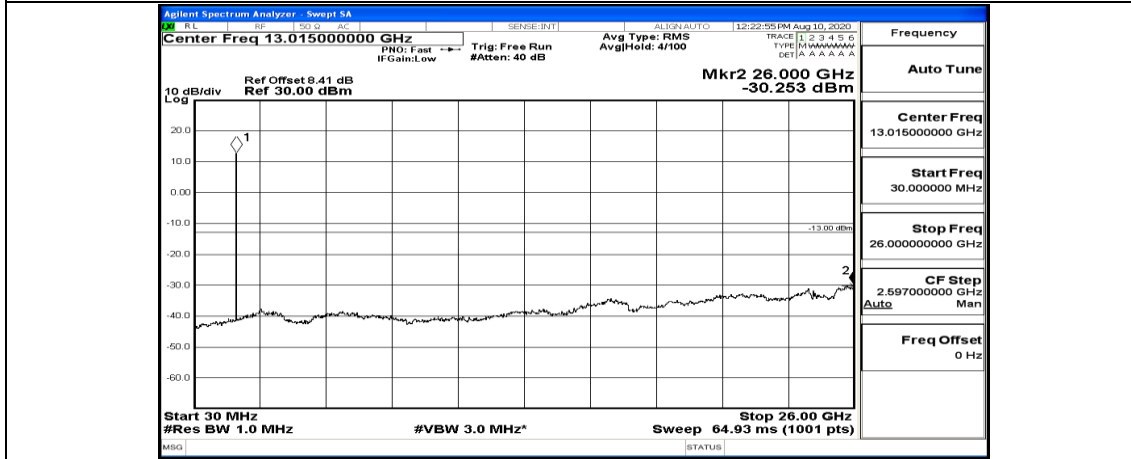

Channel Bandwidth: 5 MHz

(Channel Bandwidth: 5 MHz)_LCH_QPSK_1RB#0

(Channel Bandwidth: 5 MHz)_LCH_QPSK_1RB#24

(Channel Bandwidth: 5 MHz)_MCH_QPSK_1RB#0

(Channel Bandwidth: 5 MHz) MCH_QPSK_1RB#12

(Channel Bandwidth: 5 MHz) MCH_QPSK_1RB#24