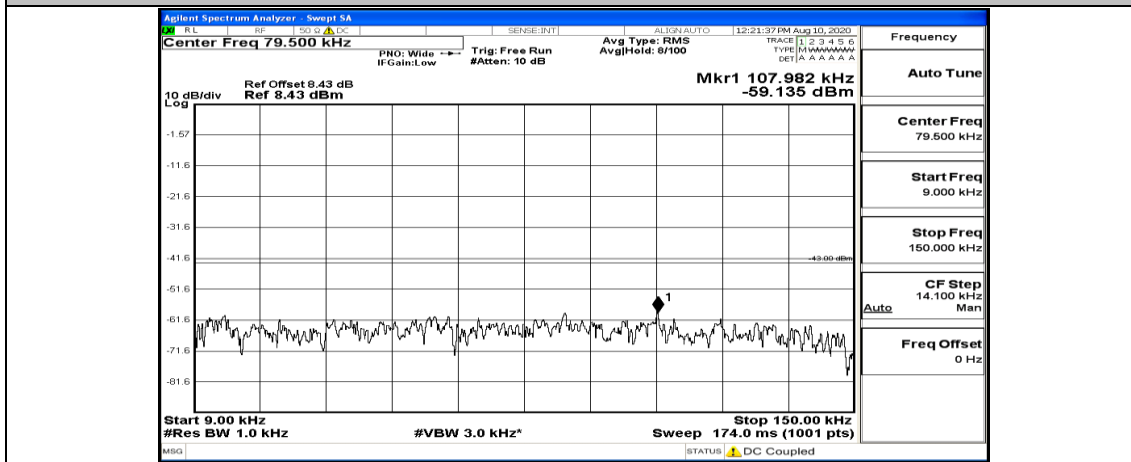

(Channel Bandwidth: 3 MHz)_HCH_16QAM_1RB#0