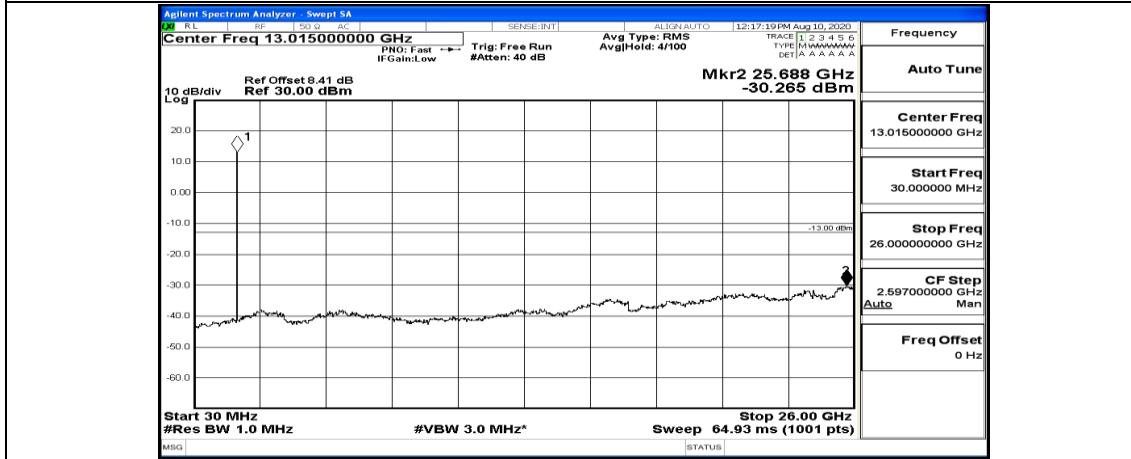

(Channel Bandwidth: 1.4 MHz)_MCH_QPSK_1RB#5

(Channel Bandwidth: 1.4 MHz)_HCH_QPSK_1RB#0

(Channel Bandwidth: 1.4 MHz)_HCH_QPSK_1RB#3

(Channel Bandwidth: 1.4 MHz)_HCH_QPSK_1RB#5

(Channel Bandwidth: 1.4 MHz)_LCH_16QAM_1RB#0