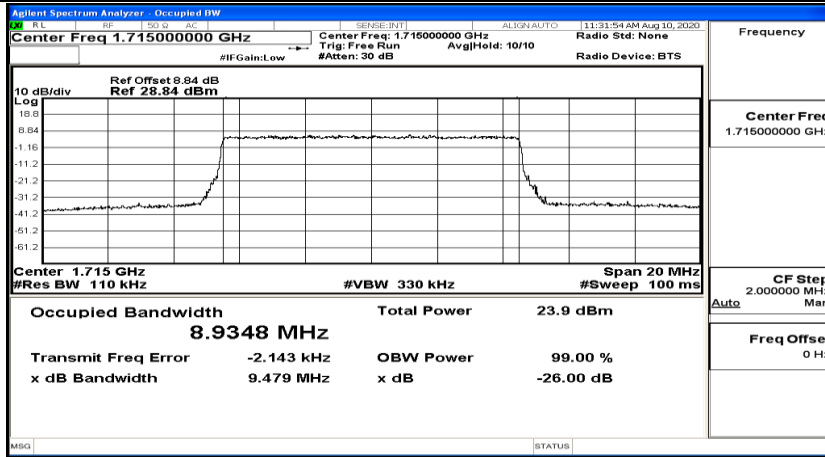

EBW & OBW Test Graph(s) (Channel Bandwidth: 10 MHz)_LCH_16QAM

EBW & OBW Test Graph(s) (Channel Bandwidth: 10 MHz)_MCH_16QAM

EBW & OBW Test Graph(s) (Channel Bandwidth: 10 MHz)_HCH_16QAM

EBW & OBW Test Graph(s) (Channel Bandwidth:15 MHz)_LCH_QPSK