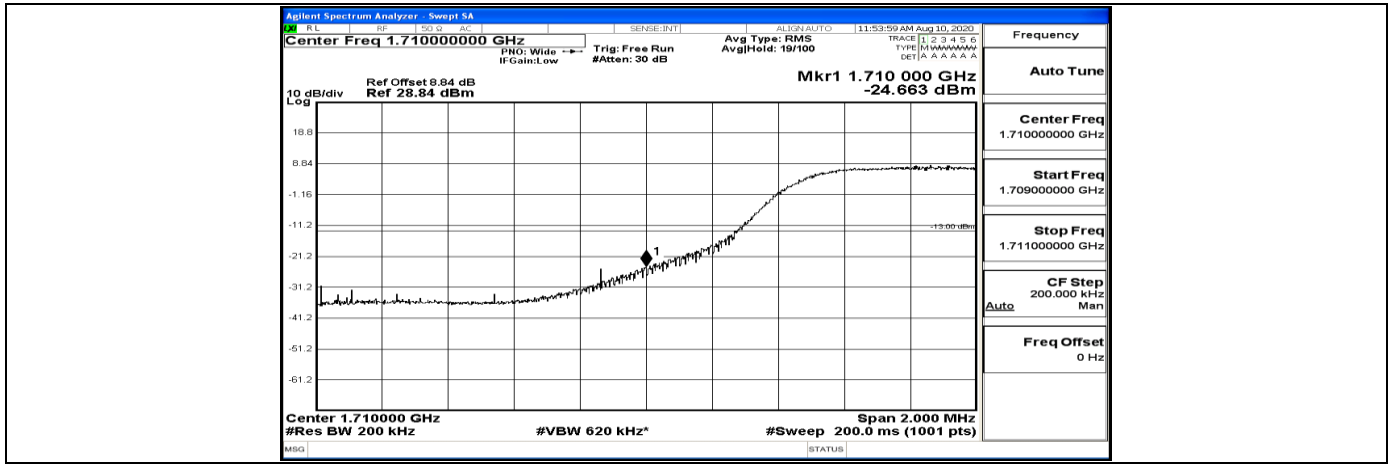

Band Edge Test Graph(s) (Channel Bandwidth: 5 MHz)_HCH_QPSK

Band Edge Test Graph(s) (Channel Bandwidth: 5 MHz)_LCH_16QAM

Band Edge Test Graph(s) (Channel Bandwidth: 5 MHz)_HCH_16QAM

Band Edge Test Graph(s) (Channel Bandwidth: 10 MHz)_LCH_QPSK