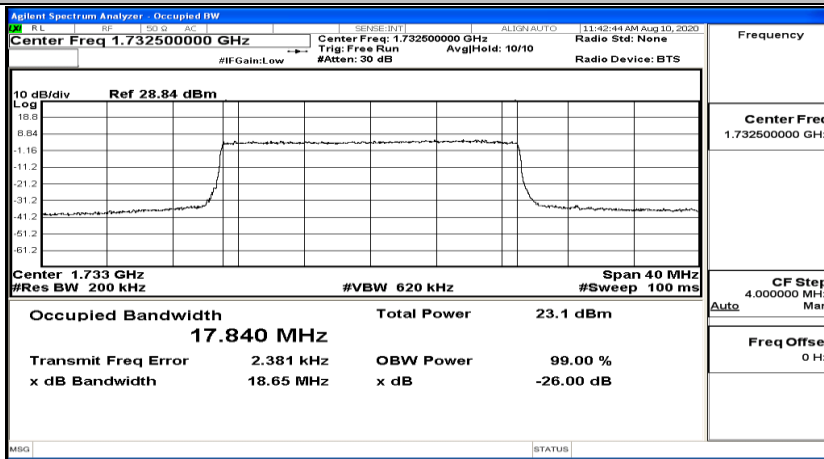

EBW & OBW Test Graph(s) (Channel Bandwidth:20 MHz)_MCH_16QAM