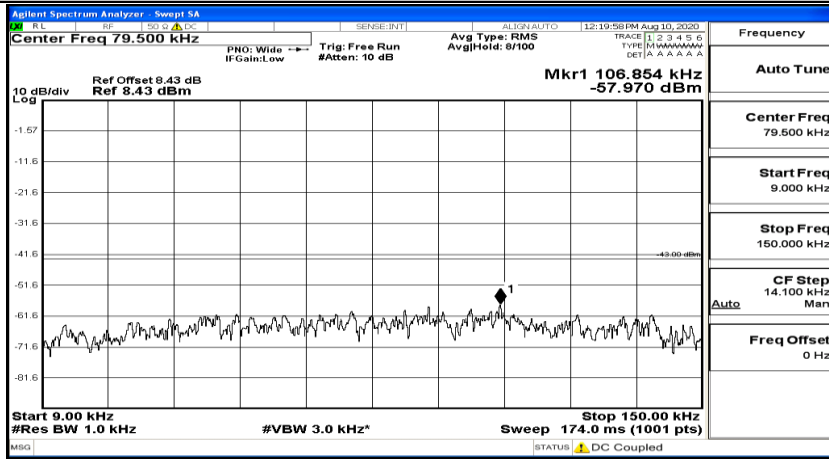

(Channel Bandwidth: 3 MHz)_MCH_QPSK_1RB#14