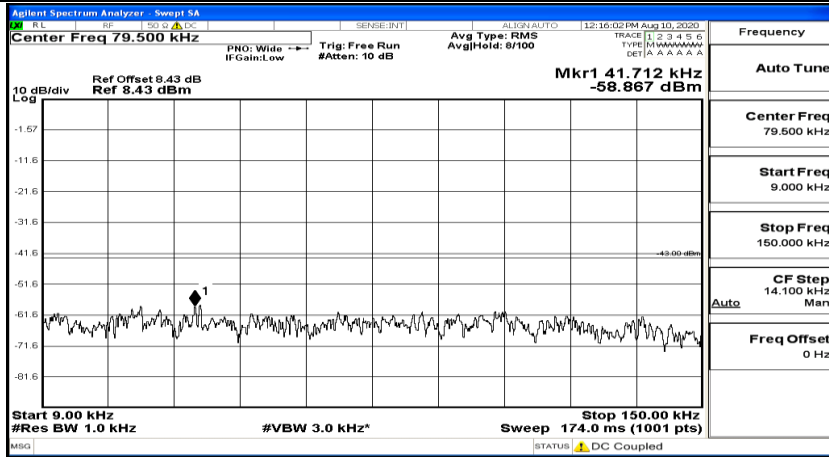

(Channel Bandwidth: 1.4 MHz)_LCH_16QAM_1RB#3

(Channel Bandwidth: 1.4 MHz)_LCH_16QAM_1RB#5

(Channel Bandwidth: 1.4 MHz)_MCH_16QAM_1RB#0

(Channel Bandwidth: 1.4 MHz)_MCH_16QAM_1RB#3

(Channel Bandwidth: 1.4 MHz)_MCH_16QAM_1RB#5