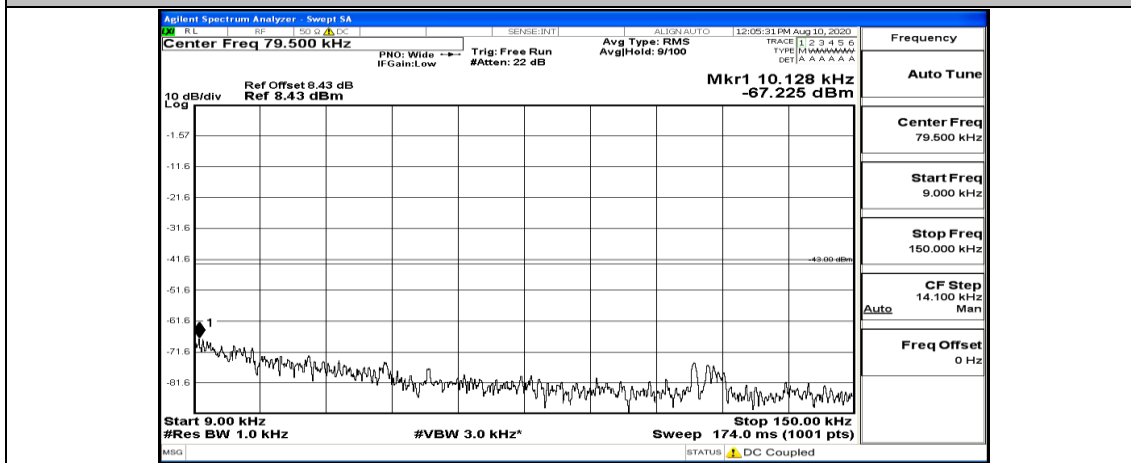

(Channel Bandwidth: 1.4 MHz)_MCH_QPSK_1RB#5

(Channel Bandwidth: 1.4 MHz)_HCH_QPSK_1RB#0

(Channel Bandwidth: 1.4 MHz)_HCH_QPSK_1RB#3

(Channel Bandwidth: 1.4 MHz)_HCH_QPSK_1RB#5

(Channel Bandwidth: 1.4 MHz)_LCH_16QAM_1RB#0