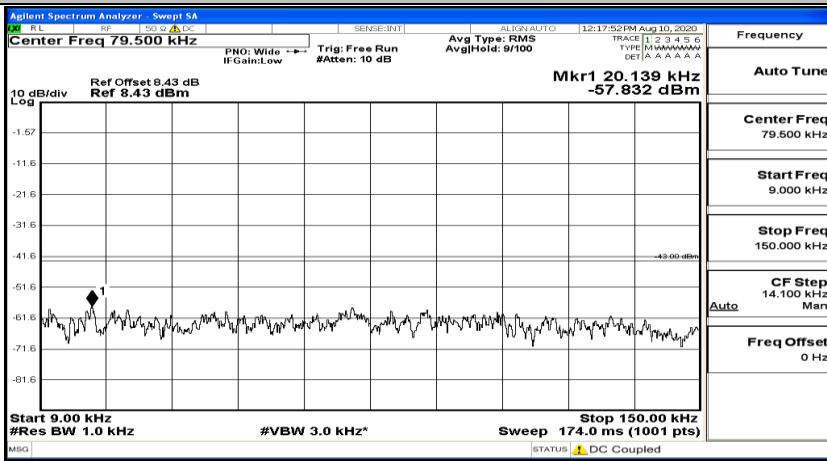

(Channel Bandwidth: 1.4 MHz)_HCH_16QAM_1RB#0

(Channel Bandwidth: 1.4 MHz)_HCH_16QAM_1RB#3

(Channel Bandwidth: 1.4 MHz)_HCH_16QAM_1RB#5

Channel Bandwidth: 3 MHz

(Channel Bandwidth: 3 MHz)_LCH_QPSK_1RB#0

(Channel Bandwidth: 3 MHz)_LCH_QPSK_1RB#7