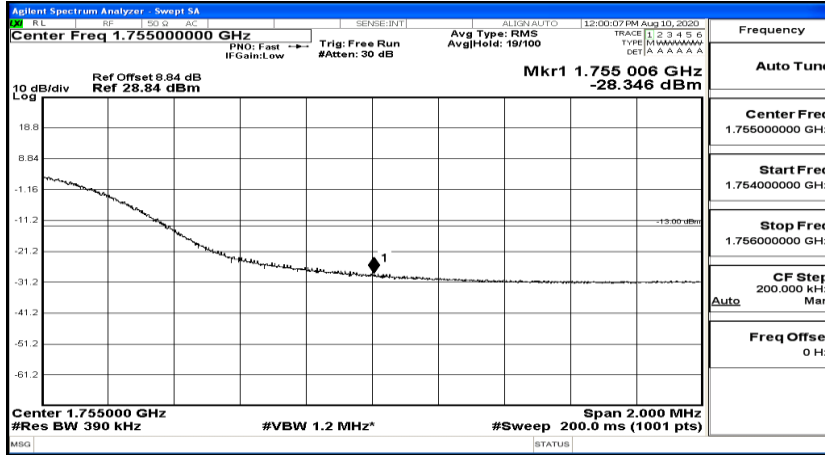

Band Edge Test Graph(s) (Channel Bandwidth:20 MHz)_HCH_16QAM