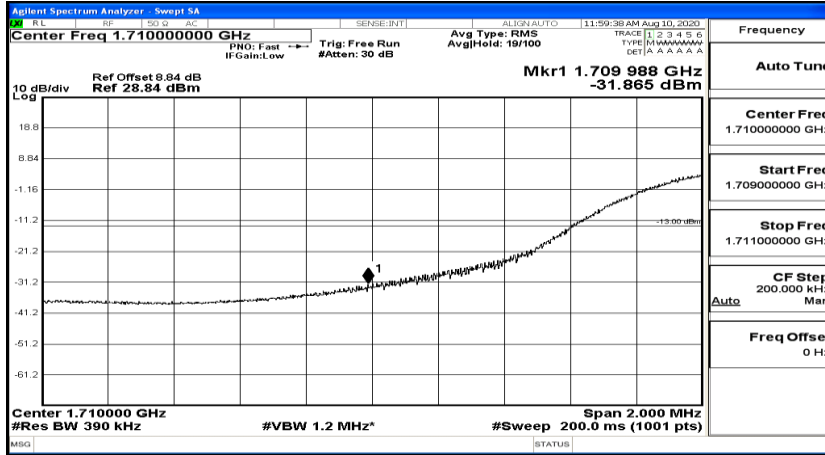

Band Edge Test Graph(s) (Channel Bandwidth:15 MHz)_HCH_QPSK

Band Edge Test Graph(s) (Channel Bandwidth:15 MHz)_LCH_16QAM

Band Edge Test Graph(s) (Channel Bandwidth:15 MHz)_HCH_16QAM

Band Edge Test Graph(s) (Channel Bandwidth:20 MHz) LCH_QPSK