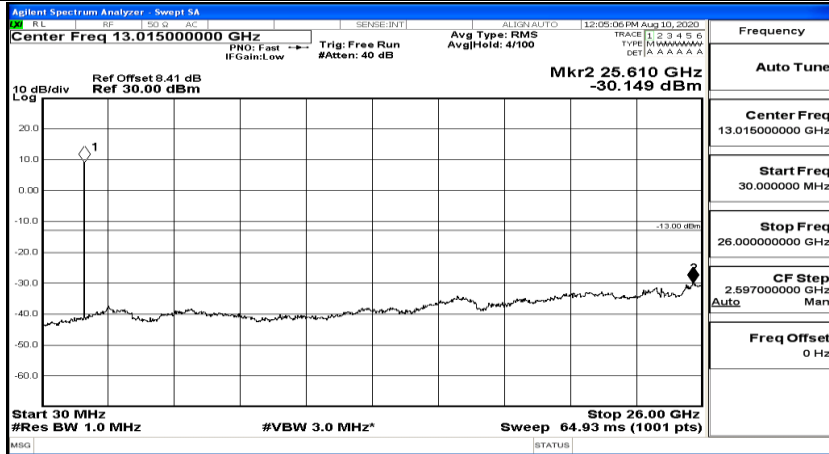

Channel Bandwidth: 1.4 MHz

(Channel Bandwidth: 1.4 MHz)_LCH_QPSK_1RB#0

(Channel Bandwidth: 1.4 MHz)_LCH_QPSK_1RB#3

(Channel Bandwidth: 1.4 MHz)_LCH_QPSK_1RB#5

(Channel Bandwidth: 1.4 MHz)_MCH_QPSK_1RB#0

(Channel Bandwidth: 1.4 MHz)_MCH_QPSK_1RB#3