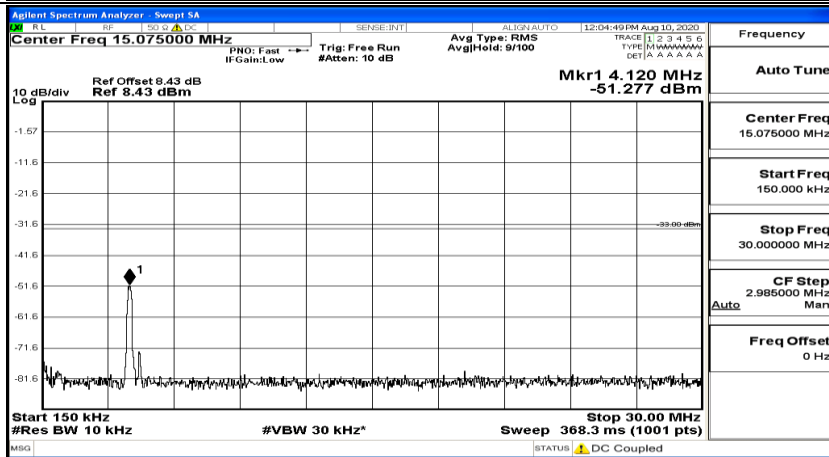

B.5 Conducted Spurious Emission

Channel Bandwidth: 1.4 MHz

(Channel Bandwidth: 1.4 MHz)_LCH_QPSK_1RB#0