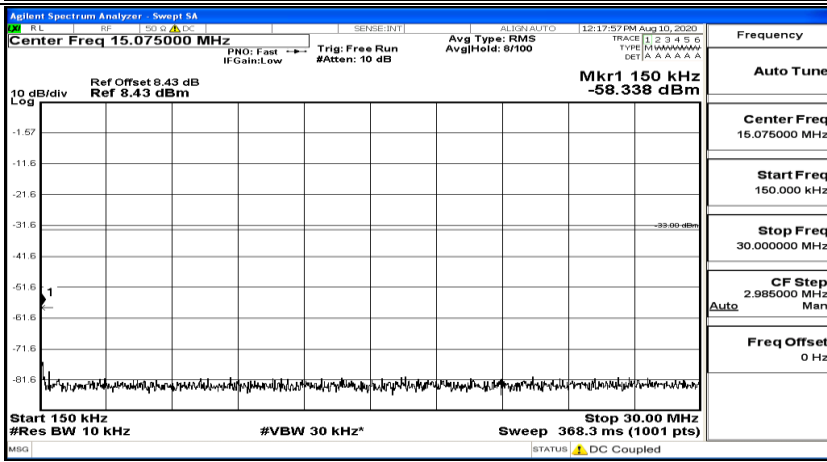

(Channel Bandwidth: 1.4 MHz)_HCH_16QAM_1RB#0

(Channel Bandwidth: 1.4 MHz)_HCH_16QAM_1RB#3

(Channel Bandwidth: 1.4 MHz)_HCH_16QAM_1RB#5

Channel Bandwidth: 3 MHz

(Channel Bandwidth: 3 MHz)_LCH_QPSK_1RB#0

(Channel Bandwidth: 3 MHz)_LCH_QPSK_1RB#7