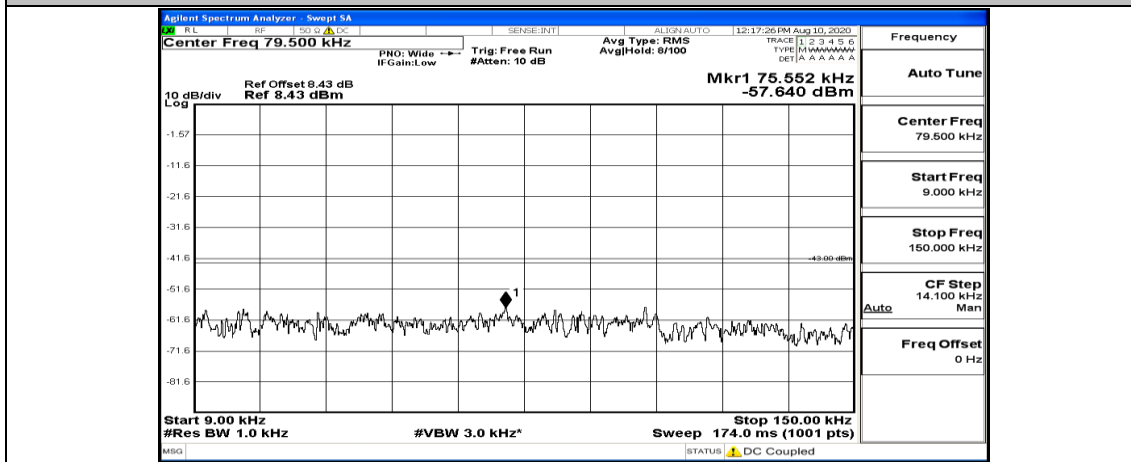

(Channel Bandwidth: 1.4 MHz)_HCH_16QAM_1RB#0