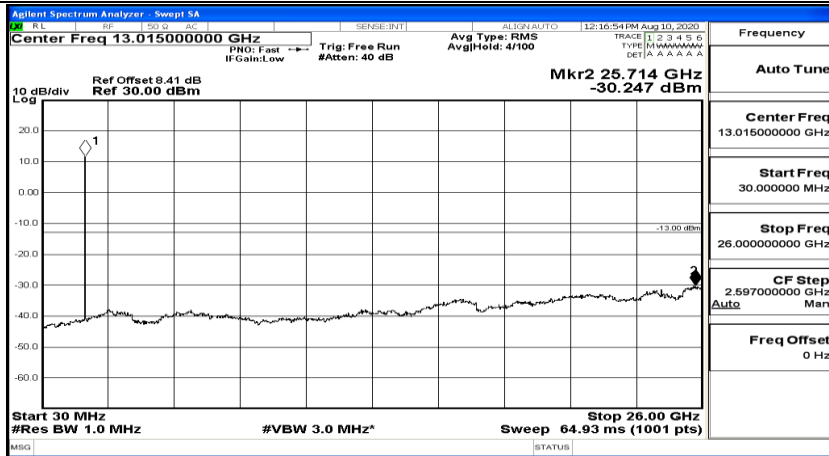

(Channel Bandwidth: 1.4 MHz)_HCH_QPSK_1RB#0

(Channel Bandwidth: 1.4 MHz)_HCH_QPSK_1RB#3