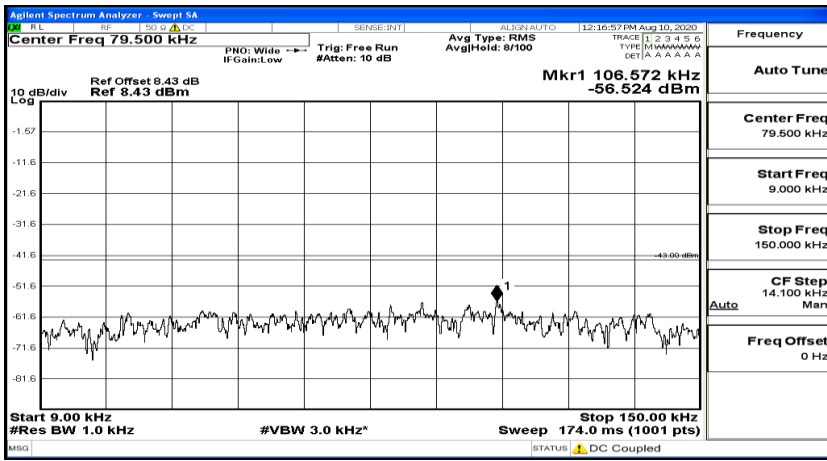

(Channel Bandwidth: 1.4 MHz)_HCH_QPSK_1RB#5