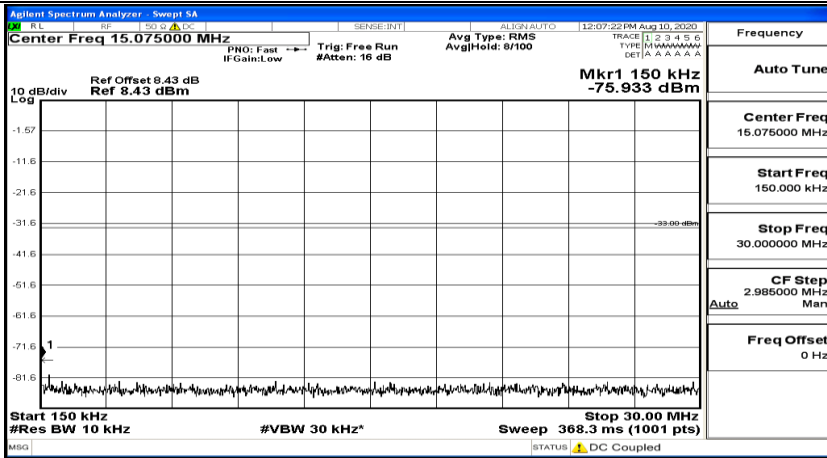

(Channel Bandwidth: 1.4 MHz)_MCH_QPSK_1RB#5