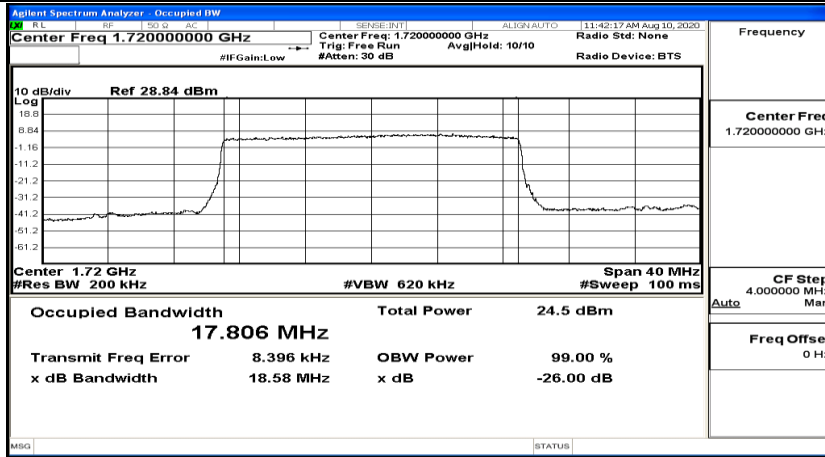

EBW & OBW Test Graph(s) (Channel Bandwidth:20 MHz)_LCH_QPSK