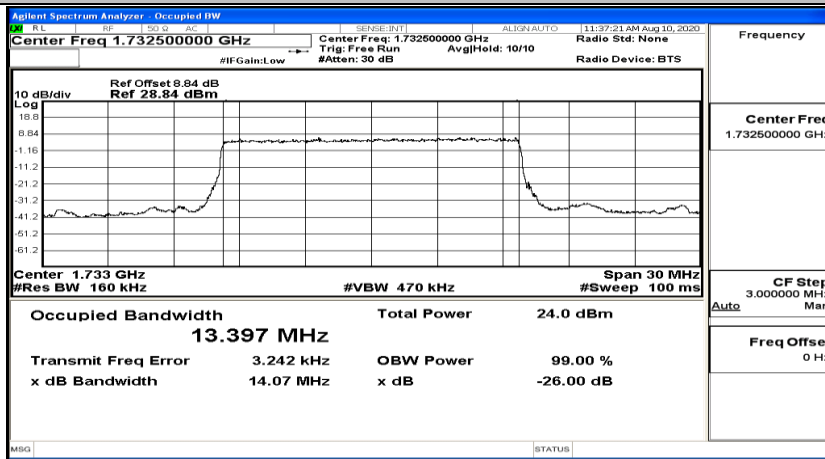

EBW & OBW Test Graph(s) (Channel Bandwidth:15 MHz)_MCH_QPSK