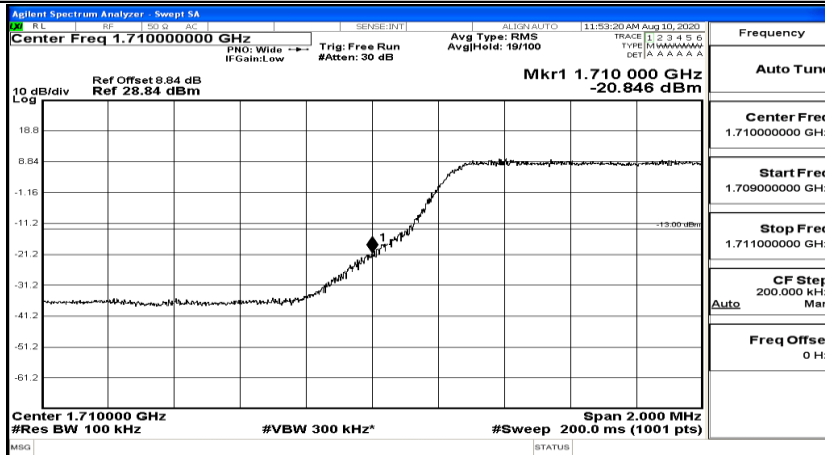

Band Edge Test Graph(s) (Channel Bandwidth: 3 MHz)_HCH_QPSK

Band Edge Test Graph(s) (Channel Bandwidth: 3 MHz)_LCH_16QAM

Band Edge Test Graph(s) (Channel Bandwidth: 3 MHz)_HCH_16QAM

Band Edge Test Graph(s) (Channel Bandwidth: 5 MHz)_LCH_QPSK