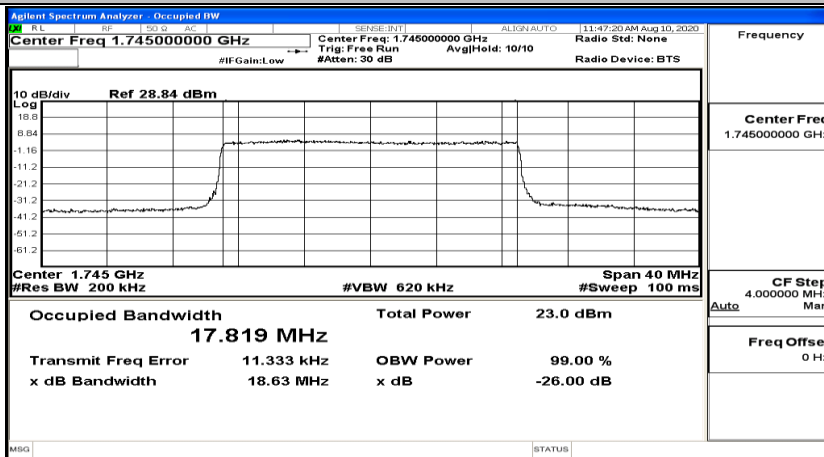

EBW & OBW Test Graph(s) (Channel Bandwidth:20 MHz)_HCH_16QAM