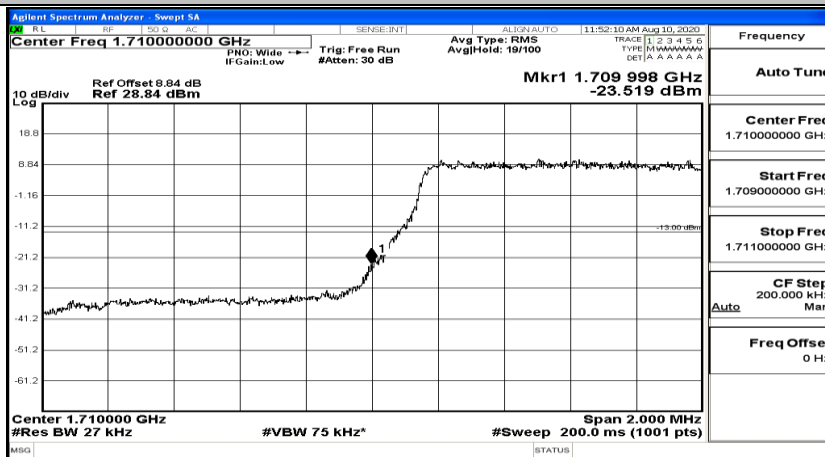

Band Edge Test Graph(s) (Channel Bandwidth: 1.4 MHz)_LCH_16QAM