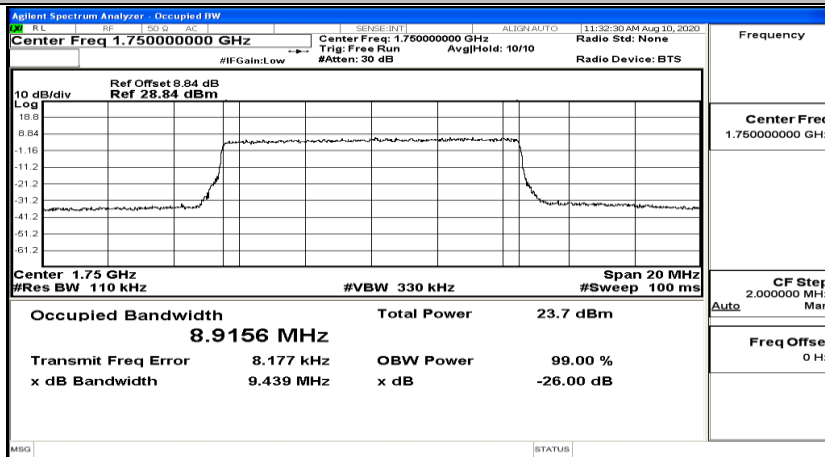

EBW & OBW Test Graph(s) (Channel Bandwidth: 10 MHz)_LCH_16QAM

EBW & OBW Test Graph(s) (Channel Bandwidth: 10 MHz)_MCH_16QAM

EBW & OBW Test Graph(s) (Channel Bandwidth: 10 MHz)_HCH_16QAM

EBW & OBW Test Graph(s) (Channel Bandwidth:15 MHz)_LCH_QPSK