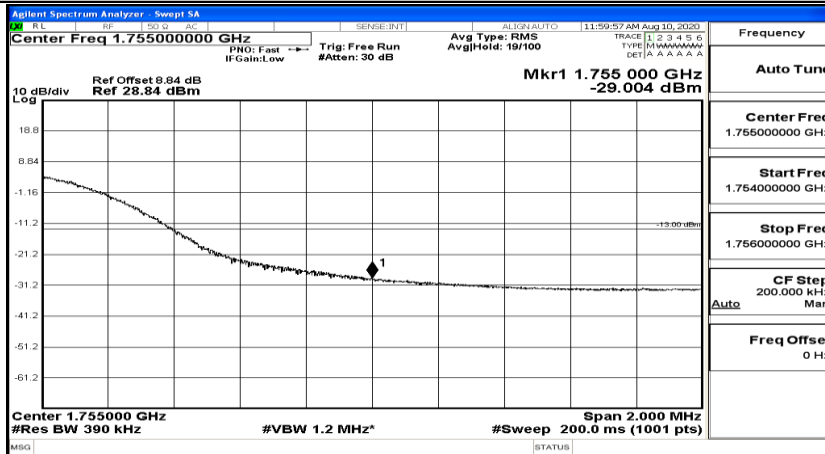

Band Edge Test Graph(s) (Channel Bandwidth:15 MHz)_HCH_QPSK

Band Edge Test Graph(s) (Channel Bandwidth:15 MHz)_LCH_16QAM

Band Edge Test Graph(s) (Channel Bandwidth:15 MHz)_HCH_16QAM

Band Edge Test Graph(s) (Channel Bandwidth:20 MHz) LCH_QPSK

Band Edge Test Graph(s) (Channel Bandwidth:20 MHz) HCH_QPSK

Band Edge Test Graph(s) (Channel Bandwidth:20 MHz) LCH_16QAM

Band Edge Test Graph(s) (Channel Bandwidth:20 MHz)_HCH_16QAM

B.5 Conducted Spurious Emission