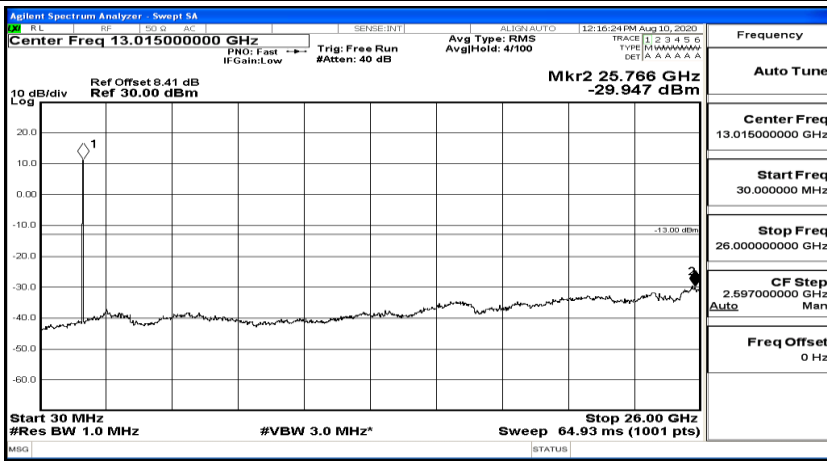

(Channel Bandwidth: 1.4 MHz)_LCH_16QAM_1RB#3

(Channel Bandwidth: 1.4 MHz)_LCH_16QAM_1RB#5

(Channel Bandwidth: 1.4 MHz)_MCH_16QAM_1RB#0

(Channel Bandwidth: 1.4 MHz)_MCH_16QAM_1RB#3

(Channel Bandwidth: 1.4 MHz)_MCH_16QAM_1RB#5