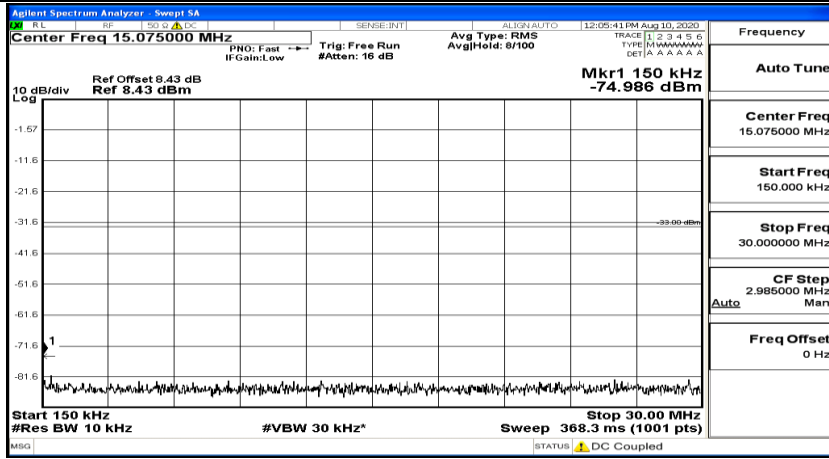

(Channel Bandwidth: 1.4 MHz)_MCH_QPSK_1RB#5

(Channel Bandwidth: 1.4 MHz)_HCH_QPSK_1RB#0

(Channel Bandwidth: 1.4 MHz)_HCH_QPSK_1RB#3

(Channel Bandwidth: 1.4 MHz)_HCH_QPSK_1RB#5

(Channel Bandwidth: 1.4 MHz)_LCH_16QAM_1RB#0