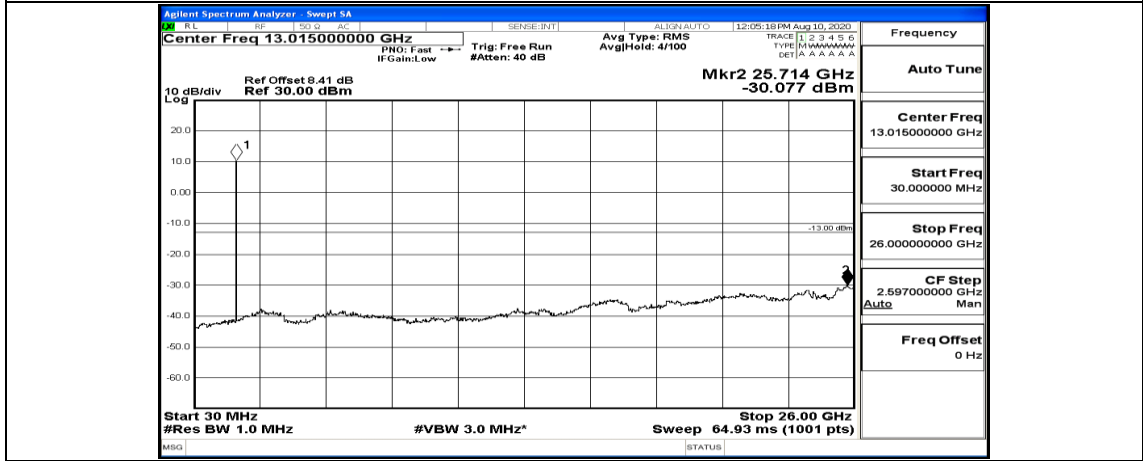

Channel Bandwidth: 1.4 MHz

(Channel Bandwidth: 1.4 MHz)_LCH_QPSK_1RB#0

(Channel Bandwidth: 1.4 MHz)_LCH_QPSK_1RB#3

(Channel Bandwidth: 1.4 MHz)_LCH_QPSK_1RB#5

(Channel Bandwidth: 1.4 MHz)_MCH_QPSK_1RB#0

(Channel Bandwidth: 1.4 MHz)_MCH_QPSK_1RB#3