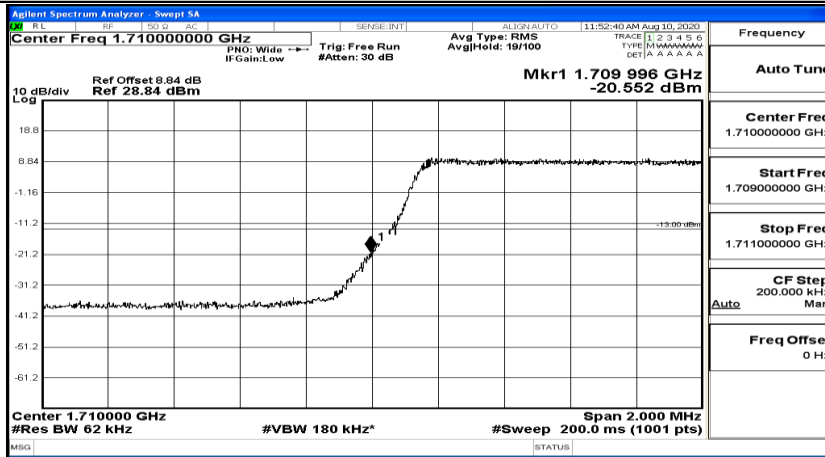

Band Edge Test Graph(s) (Channel Bandwidth: 1.4 MHz)_HCH_QPSK

Band Edge Test Graph(s) (Channel Bandwidth: 1.4 MHz)_LCH_16QAM

Band Edge Test Graph(s) (Channel Bandwidth: 1.4 MHz)_HCH_16QAM

Band Edge Test Graph(s) (Channel Bandwidth: 3 MHz)_LCH_QPSK