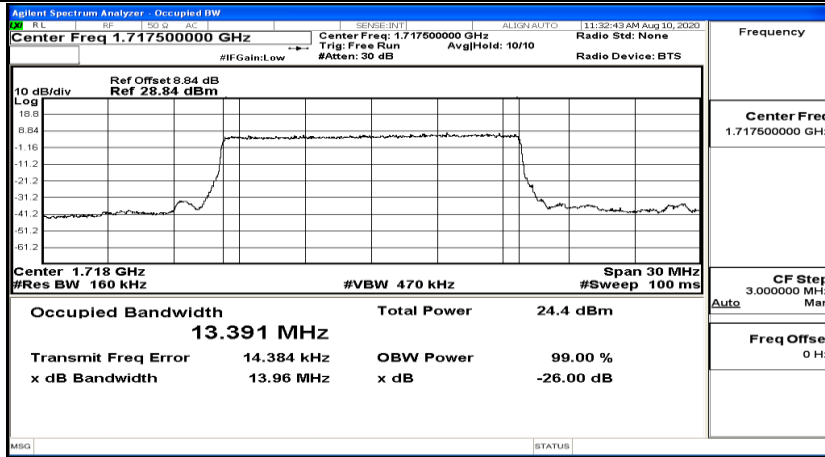

EBW & OBW Test Graph(s) (Channel Bandwidth: 10 MHz)_LCH_16QAM

EBW & OBW Test Graph(s) (Channel Bandwidth: 10 MHz)_MCH_16QAM

EBW & OBW Test Graph(s) (Channel Bandwidth: 10 MHz)_HCH_16QAM

EBW & OBW Test Graph(s) (Channel Bandwidth:15 MHz)_LCH_QPSK