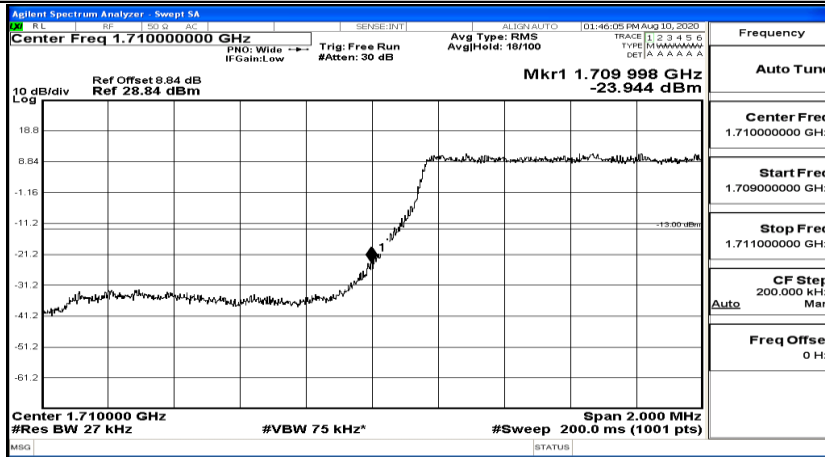

EBW & OBW Test Graph(s) (Channel Bandwidth:20 MHz)_LCH_16QAM

EBW & OBW Test Graph(s) (Channel Bandwidth:20 MHz)_MCH_16QAM

EBW & OBW Test Graph(s) (Channel Bandwidth:20 MHz)_HCH_16QAM

B.4 Band Edge

Band Edge Test Graph(s) (Channel Bandwidth: 1.4 MHz)_LCH_QPSK