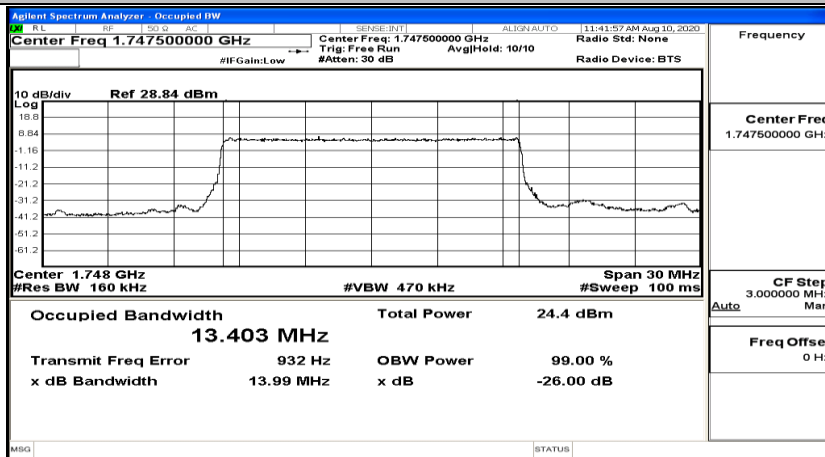

EBW & OBW Test Graph(s) (Channel Bandwidth:15 MHz)_HCH_QPSK