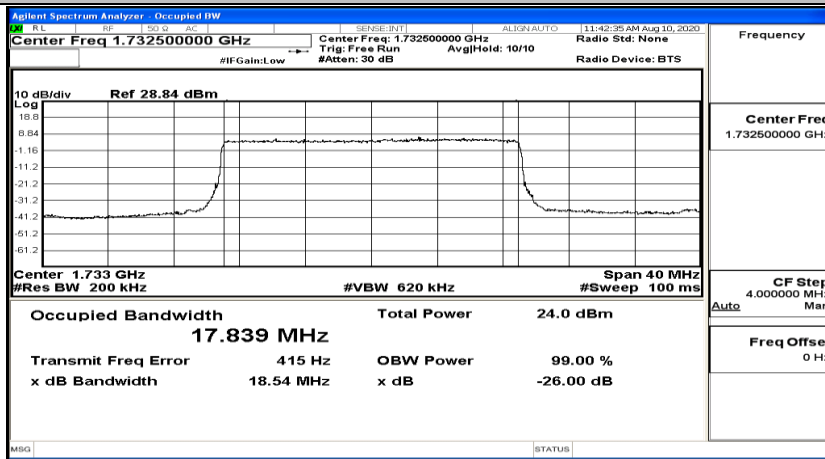

EBW & OBW Test Graph(s) (Channel Bandwidth:20 MHz)_MCH_QPSK