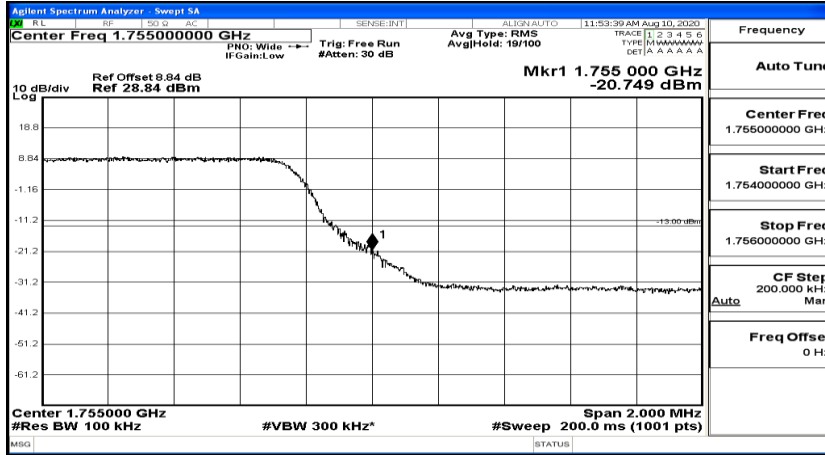

Band Edge Test Graph(s) (Channel Bandwidth: 5 MHz)_HCH_QPSK