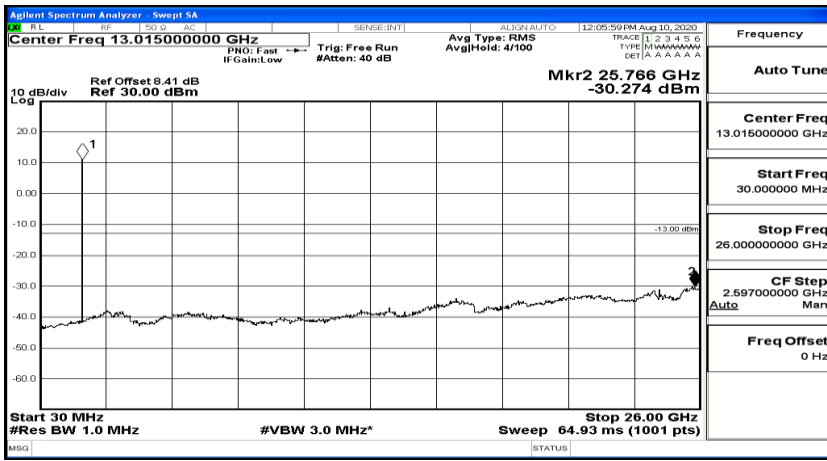

(Channel Bandwidth: 1.4 MHz)_LCH_16QAM_1RB#5