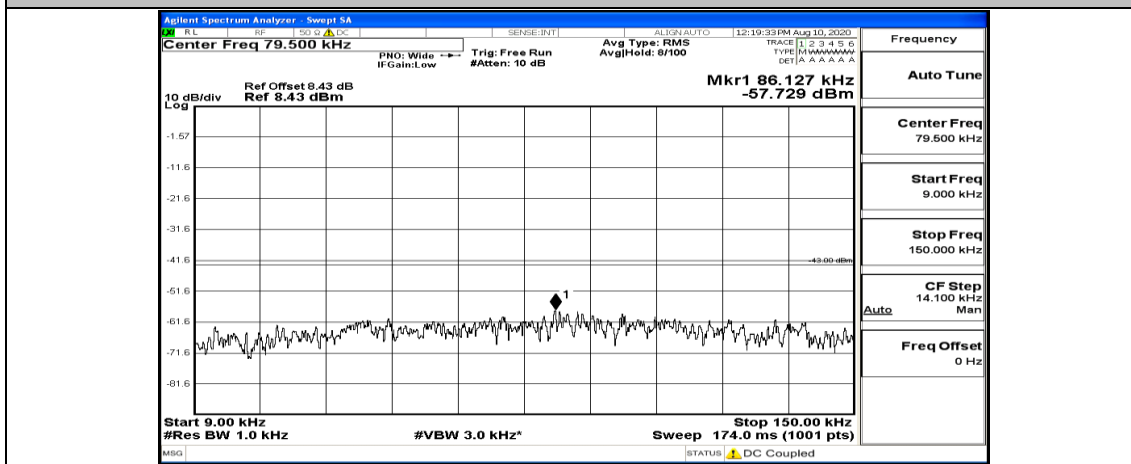

(Channel Bandwidth: 3 MHz)_MCH_QPSK_1RB#0