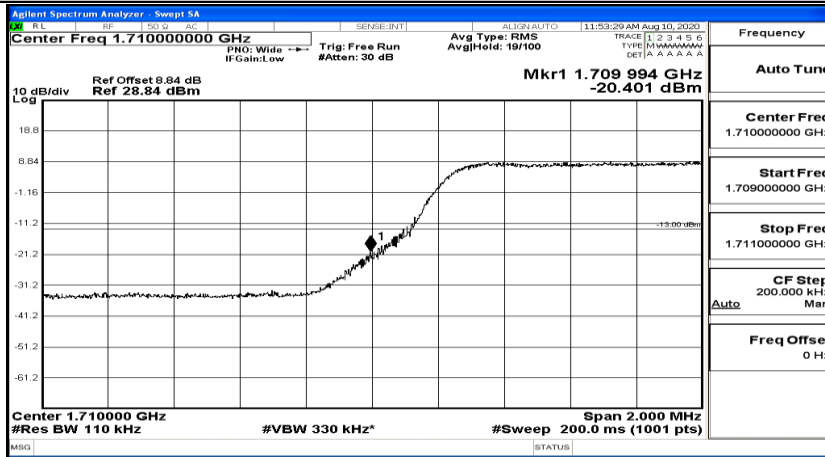

Band Edge Test Graph(s) (Channel Bandwidth: 5 MHz)_LCH_16QAM