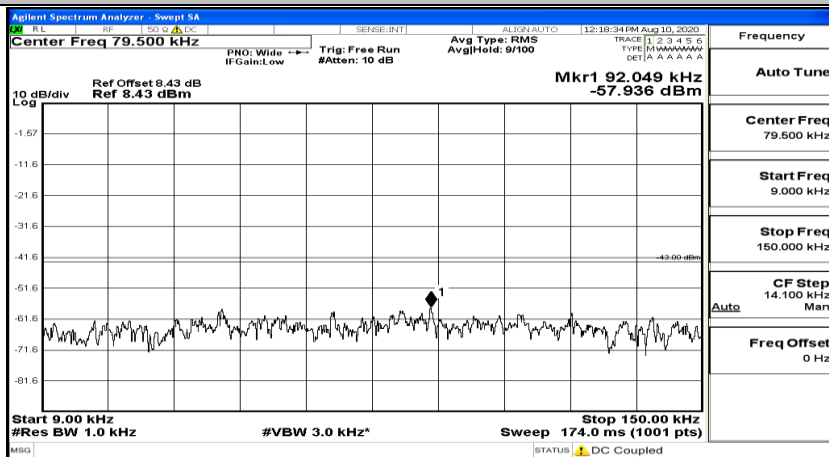

(Channel Bandwidth: 3 MHz)_LCH_QPSK_1RB#14