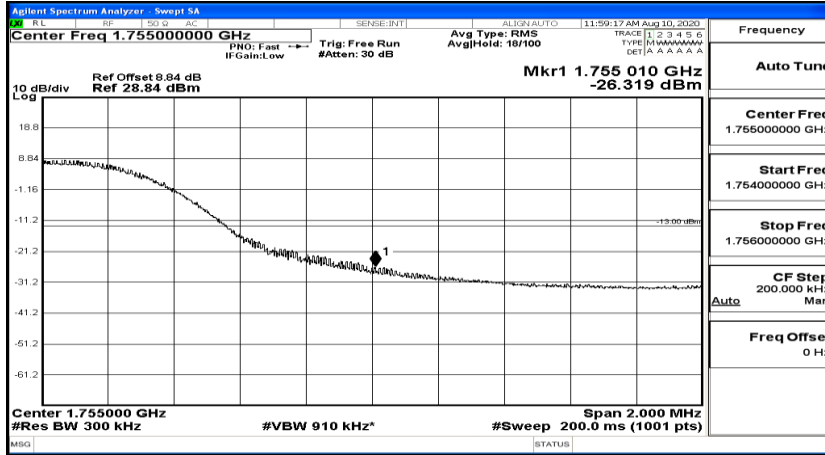

Band Edge Test Graph(s) (Channel Bandwidth:15 MHz)_HCH_QPSK