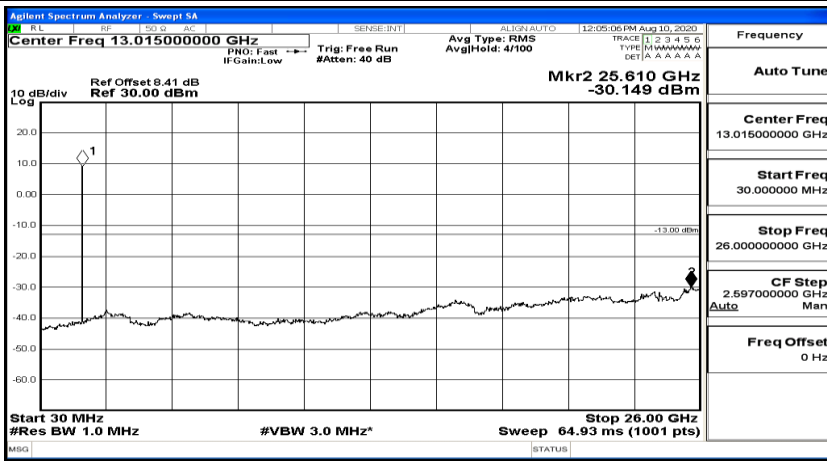

(Channel Bandwidth: 1.4 MHz)_LCH_QPSK_1RB#5