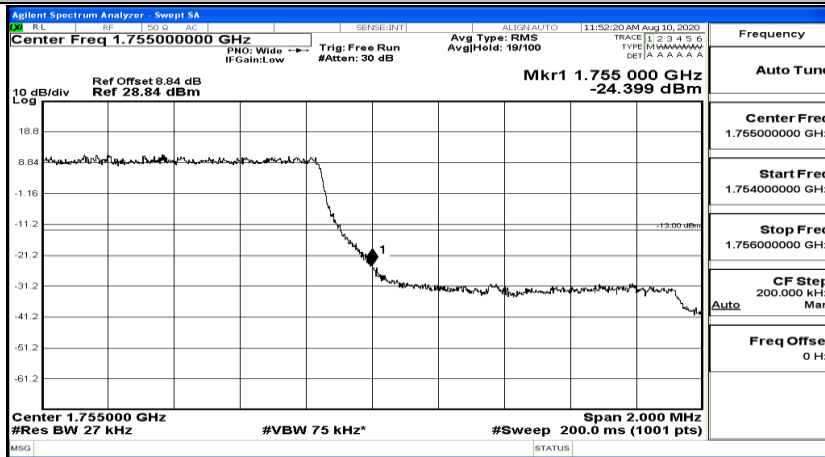

Band Edge Test Graph(s) (Channel Bandwidth: 1.4 MHz)_HCH_QPSK