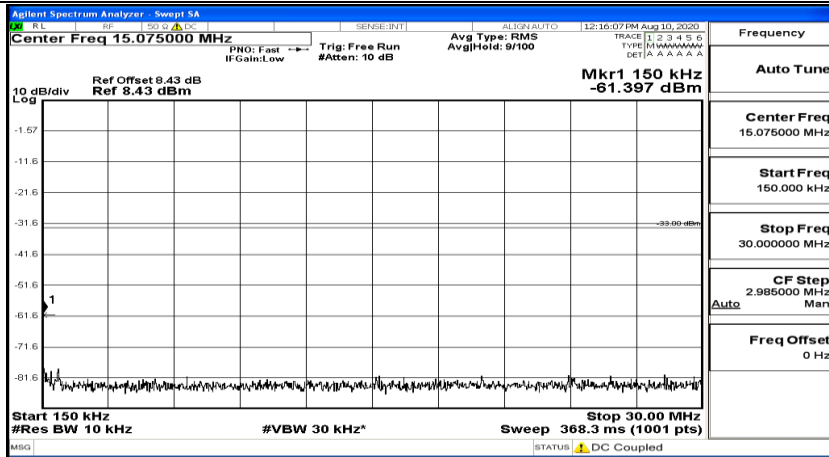

(Channel Bandwidth: 1.4 MHz)_LCH_16QAM_1RB#3

(Channel Bandwidth: 1.4 MHz)_LCH_16QAM_1RB#5

(Channel Bandwidth: 1.4 MHz)_MCH_16QAM_1RB#0

(Channel Bandwidth: 1.4 MHz)_MCH_16QAM_1RB#3

(Channel Bandwidth: 1.4 MHz)_MCH_16QAM_1RB#5