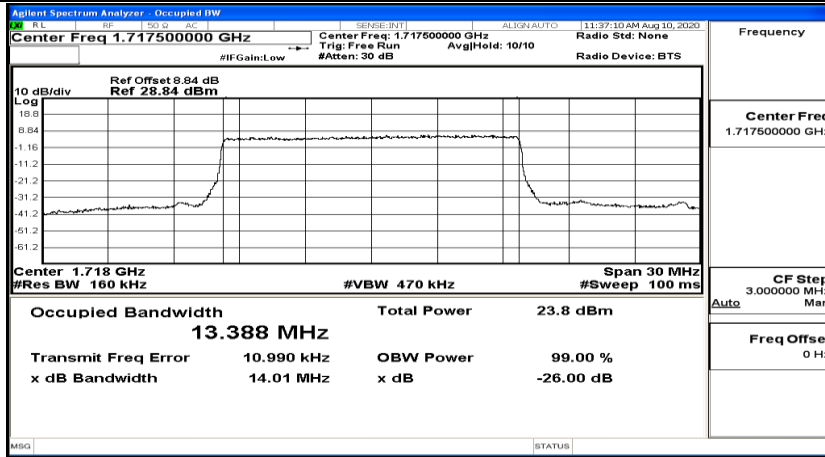

EBW & OBW Test Graph(s) (Channel Bandwidth:15 MHz)_LCH_16QAM