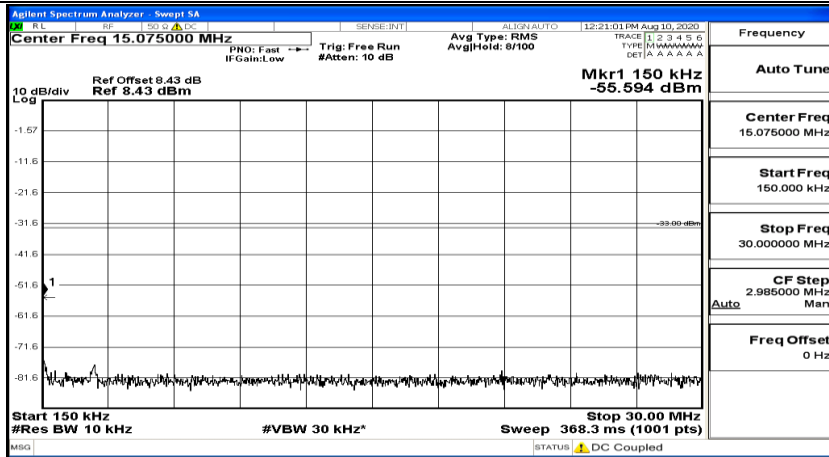

(Channel Bandwidth: 3 MHz)_HCH_QPSK_1RB#7