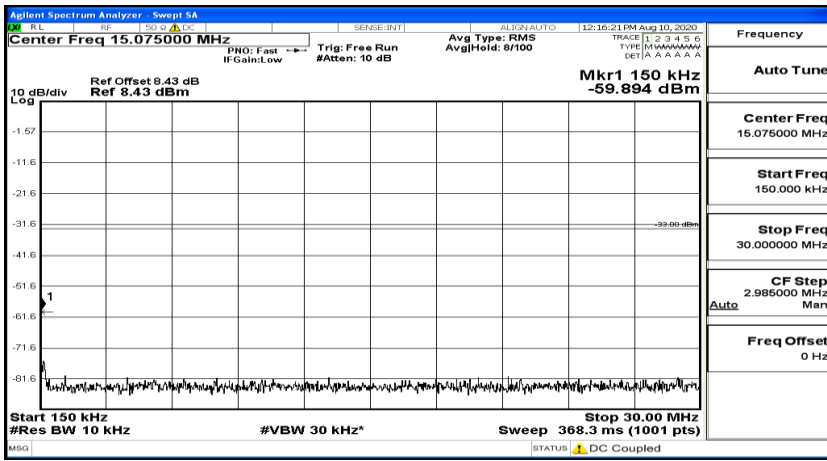

(Channel Bandwidth: 1.4 MHz)_LCH_16QAM_1RB#3

(Channel Bandwidth: 1.4 MHz)_LCH_16QAM_1RB#5

(Channel Bandwidth: 1.4 MHz)_MCH_16QAM_1RB#0

(Channel Bandwidth: 1.4 MHz)_MCH_16QAM_1RB#3

(Channel Bandwidth: 1.4 MHz)_MCH_16QAM_1RB#5