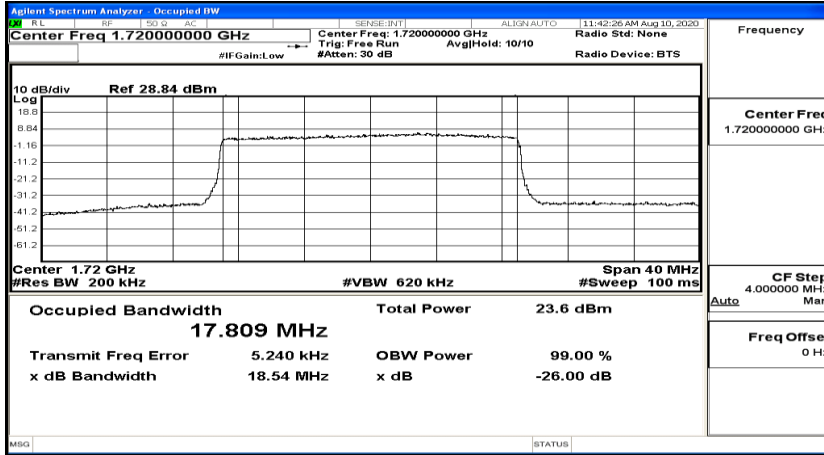

EBW & OBW Test Graph(s) (Channel Bandwidth:20 MHz)_LCH_16QAM