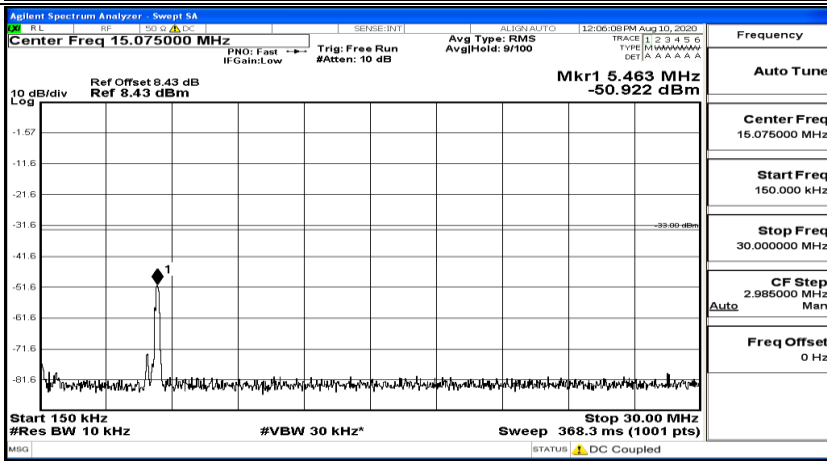

(Channel Bandwidth: 1.4 MHz)_LCH_16QAM_1RB#5