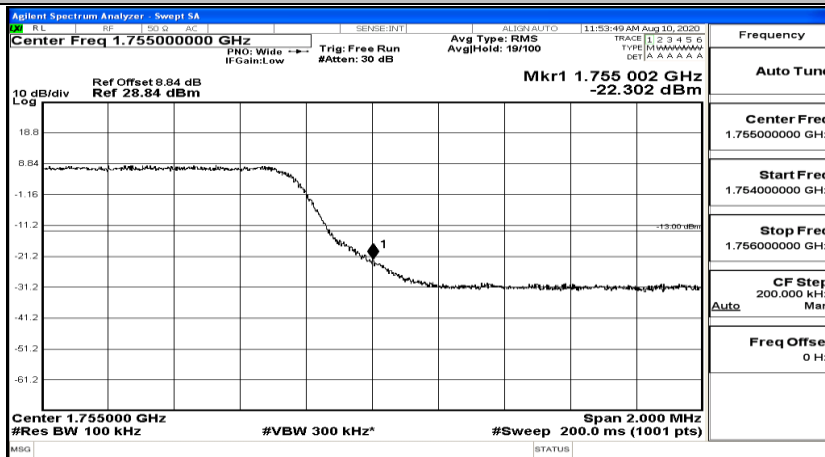

Band Edge Test Graph(s) (Channel Bandwidth: 3 MHz)_HCH_QPSK

Band Edge Test Graph(s) (Channel Bandwidth: 3 MHz)_LCH_16QAM

Band Edge Test Graph(s) (Channel Bandwidth: 3 MHz)_HCH_16QAM

Band Edge Test Graph(s) (Channel Bandwidth: 5 MHz)_LCH_QPSK

Band Edge Test Graph(s) (Channel Bandwidth: 5 MHz)_HCH_QPSK

Band Edge Test Graph(s) (Channel Bandwidth: 5 MHz)_LCH_16QAM

Band Edge Test Graph(s) (Channel Bandwidth: 5 MHz)_HCH_16QAM

Band Edge Test Graph(s) (Channel Bandwidth: 10 MHz)_LCH_QPSK