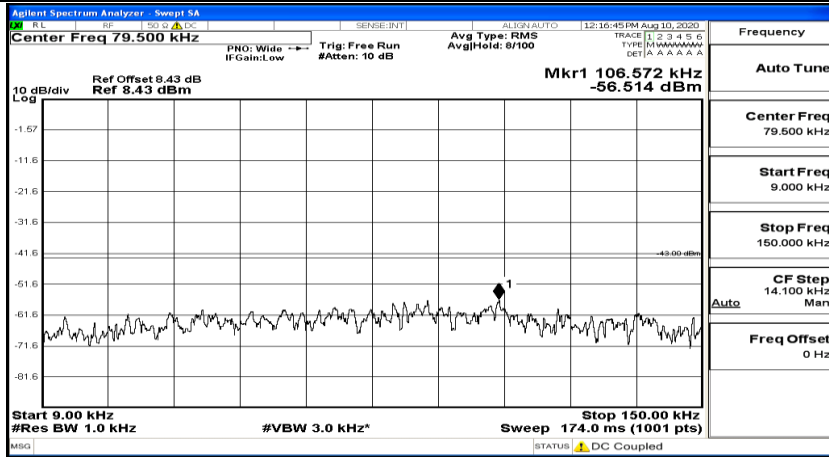

(Channel Bandwidth: 1.4 MHz)_HCH_QPSK_1RB#0

(Channel Bandwidth: 1.4 MHz)_HCH_QPSK_1RB#3