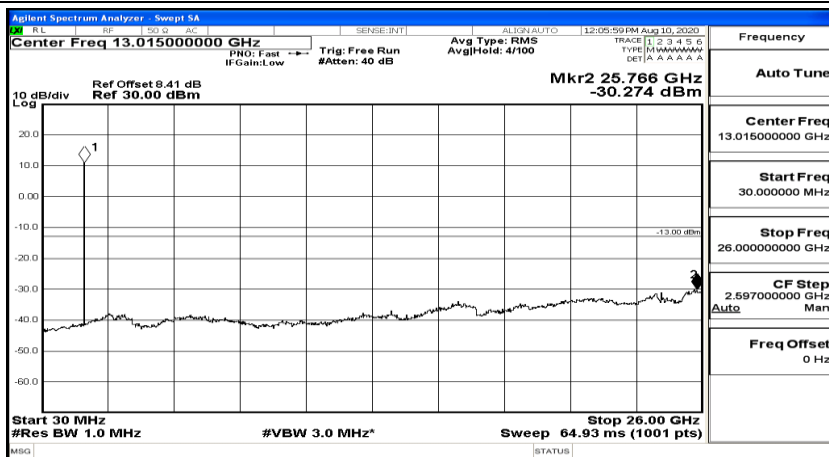

Channel Bandwidth: 1.4 MHz

(Channel Bandwidth: 1.4 MHz)_LCH_QPSK_1RB#0

(Channel Bandwidth: 1.4 MHz)_LCH_QPSK_1RB#3

(Channel Bandwidth: 1.4 MHz)_LCH_QPSK_1RB#5

(Channel Bandwidth: 1.4 MHz)_MCH_QPSK_1RB#0

(Channel Bandwidth: 1.4 MHz)_MCH_QPSK_1RB#3