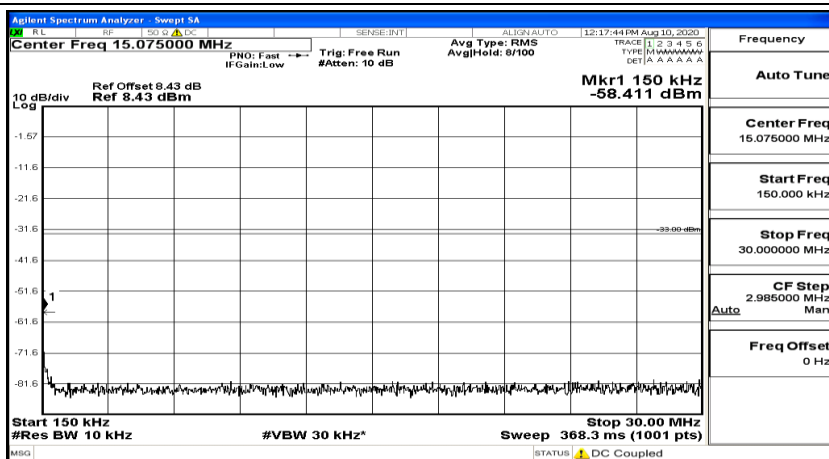

(Channel Bandwidth: 1.4 MHz)_HCH_16QAM_1RB#3