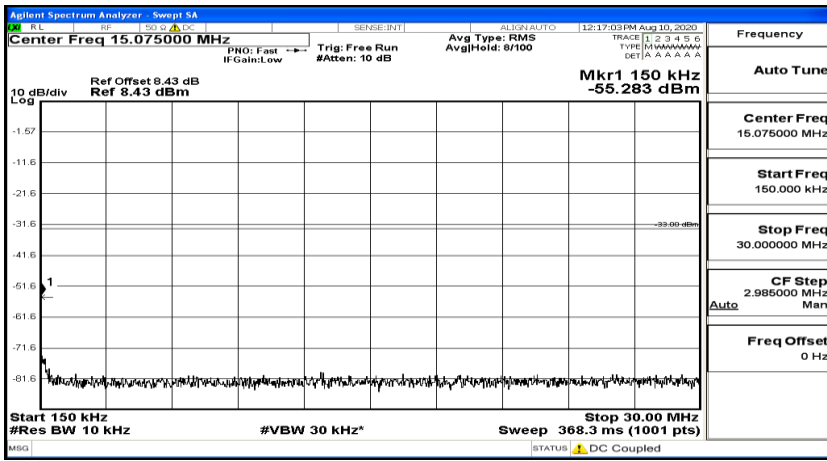

(Channel Bandwidth: 1.4 MHz)_HCH_QPSK_1RB#5