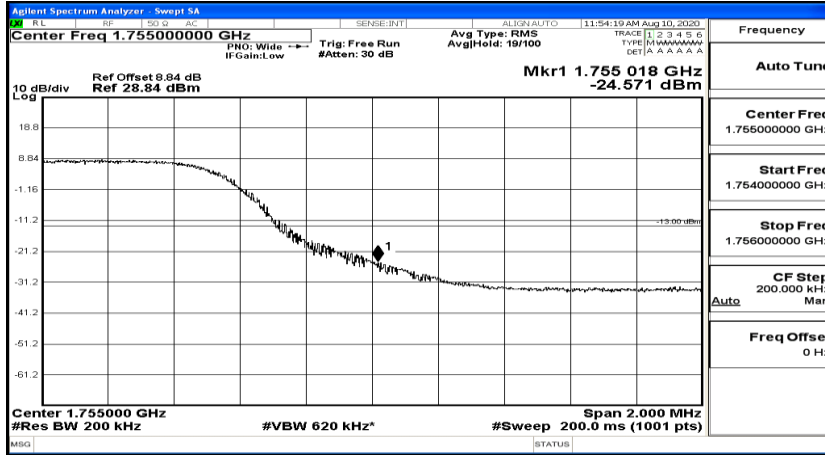

Band Edge Test Graph(s) (Channel Bandwidth: 10 MHz)_HCH_QPSK