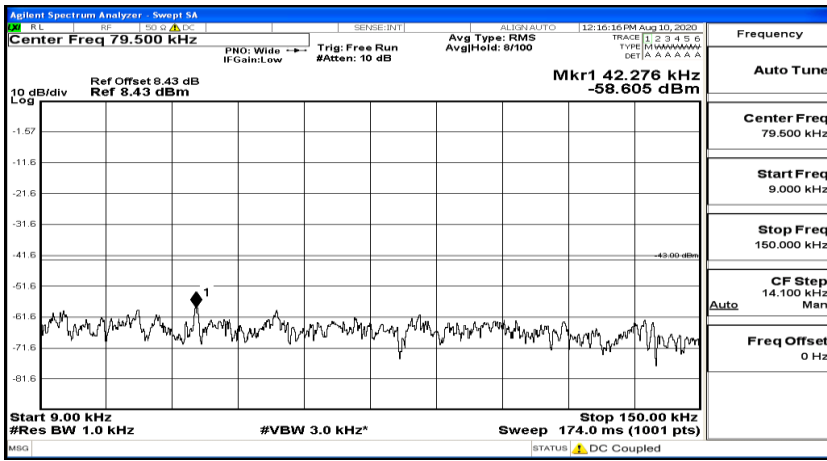

(Channel Bandwidth: 1.4 MHz)_LCH_16QAM_1RB#3

(Channel Bandwidth: 1.4 MHz)_LCH_16QAM_1RB#5

(Channel Bandwidth: 1.4 MHz)_MCH_16QAM_1RB#0

(Channel Bandwidth: 1.4 MHz)_MCH_16QAM_1RB#3

(Channel Bandwidth: 1.4 MHz)_MCH_16QAM_1RB#5