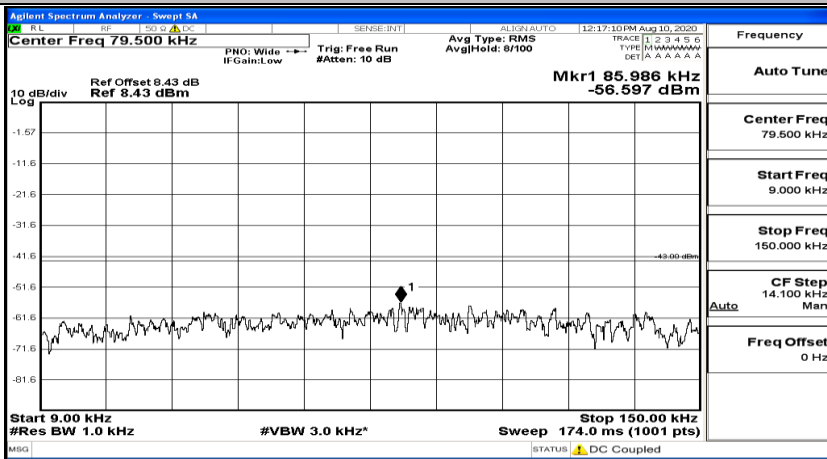

(Channel Bandwidth: 1.4 MHz)_MCH_QPSK_1RB#5

(Channel Bandwidth: 1.4 MHz)_HCH_QPSK_1RB#0

(Channel Bandwidth: 1.4 MHz)_HCH_QPSK_1RB#3

(Channel Bandwidth: 1.4 MHz)_HCH_QPSK_1RB#5

(Channel Bandwidth: 1.4 MHz)_LCH_16QAM_1RB#0