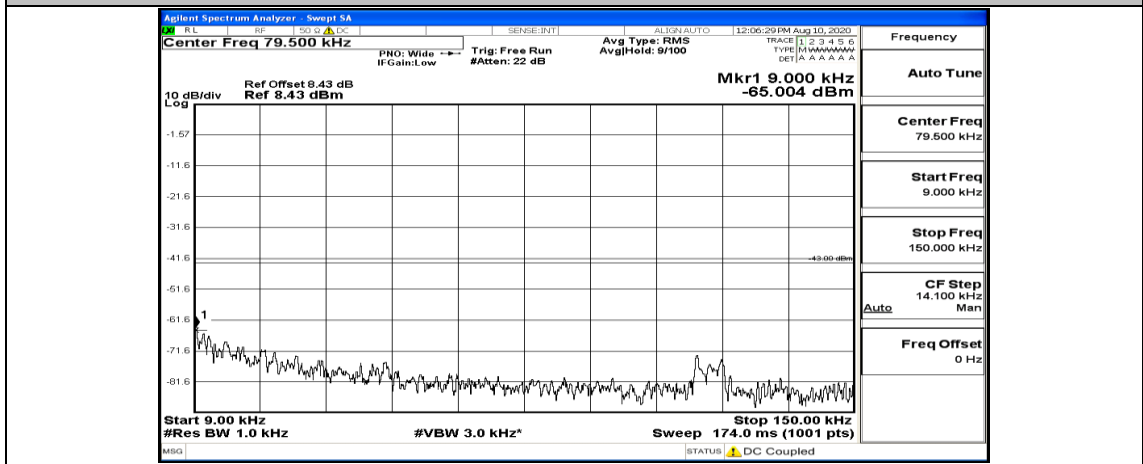

Channel Bandwidth: 1.4 MHz

(Channel Bandwidth: 1.4 MHz)_LCH_QPSK_1RB#0

(Channel Bandwidth: 1.4 MHz)_LCH_QPSK_1RB#3

(Channel Bandwidth: 1.4 MHz)_LCH_QPSK_1RB#5

(Channel Bandwidth: 1.4 MHz)_MCH_QPSK_1RB#0

(Channel Bandwidth: 1.4 MHz)_MCH_QPSK_1RB#3