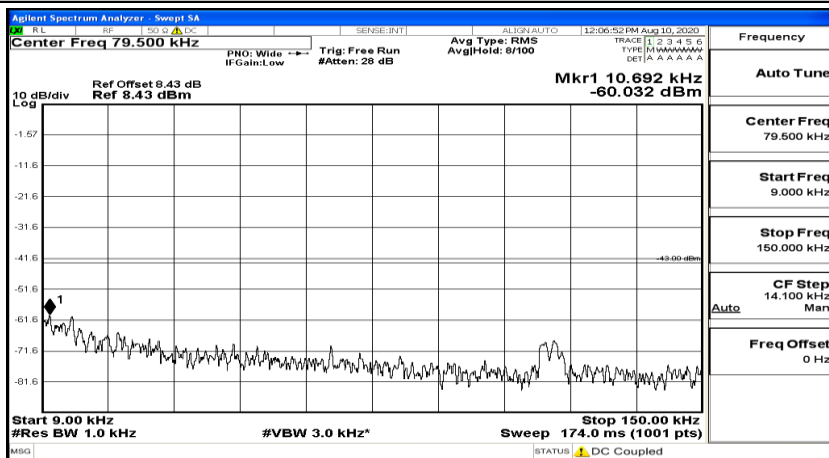

Channel Bandwidth: 1.4 MHz

(Channel Bandwidth: 1.4 MHz)_LCH_QPSK_1RB#0

(Channel Bandwidth: 1.4 MHz)_LCH_QPSK_1RB#3

(Channel Bandwidth: 1.4 MHz)_LCH_QPSK_1RB#5

(Channel Bandwidth: 1.4 MHz)_MCH_QPSK_1RB#0

(Channel Bandwidth: 1.4 MHz)_MCH_QPSK_1RB#3