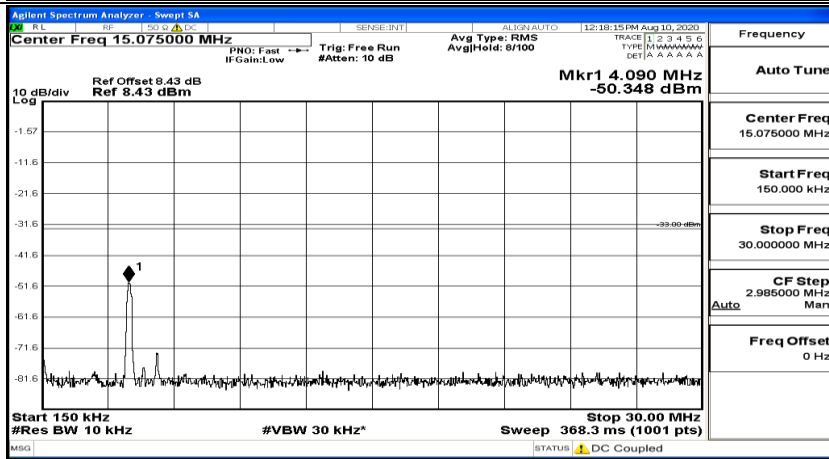

(Channel Bandwidth: 1.4 MHz)_HCH_16QAM_1RB#0

(Channel Bandwidth: 1.4 MHz)_HCH_16QAM_1RB#3

(Channel Bandwidth: 1.4 MHz)_HCH_16QAM_1RB#5

Channel Bandwidth: 3 MHz

(Channel Bandwidth: 3 MHz)_LCH_QPSK_1RB#0

(Channel Bandwidth: 3 MHz)_LCH_QPSK_1RB#7