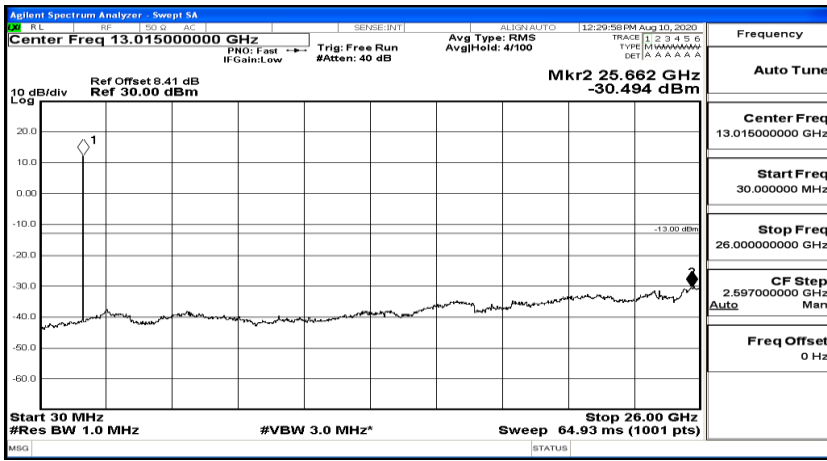

Channel Bandwidth: 1.4 MHz

(Channel Bandwidth: 1.4 MHz)_LCH_QPSK_1RB#0

(Channel Bandwidth: 1.4 MHz)_LCH_QPSK_1RB#3

(Channel Bandwidth: 1.4 MHz)_LCH_QPSK_1RB#5

(Channel Bandwidth: 1.4 MHz)_MCH_QPSK_1RB#0

(Channel Bandwidth: 1.4 MHz)_MCH_QPSK_1RB#3