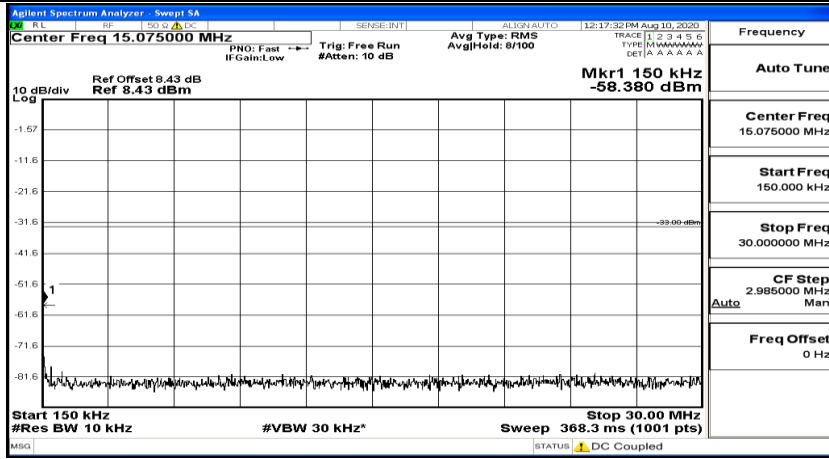

(Channel Bandwidth: 1.4 MHz)_HCH_16QAM_1RB#3