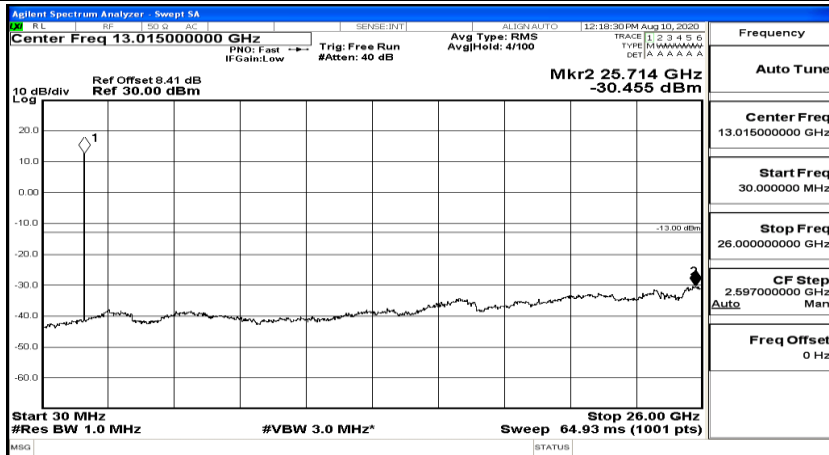

(Channel Bandwidth: 1.4 MHz)_HCH_16QAM_1RB#0

(Channel Bandwidth: 1.4 MHz)_HCH_16QAM_1RB#3

(Channel Bandwidth: 1.4 MHz)_HCH_16QAM_1RB#5

Channel Bandwidth: 3 MHz

(Channel Bandwidth: 3 MHz)_LCH_QPSK_1RB#0

(Channel Bandwidth: 3 MHz)_LCH_QPSK_1RB#7