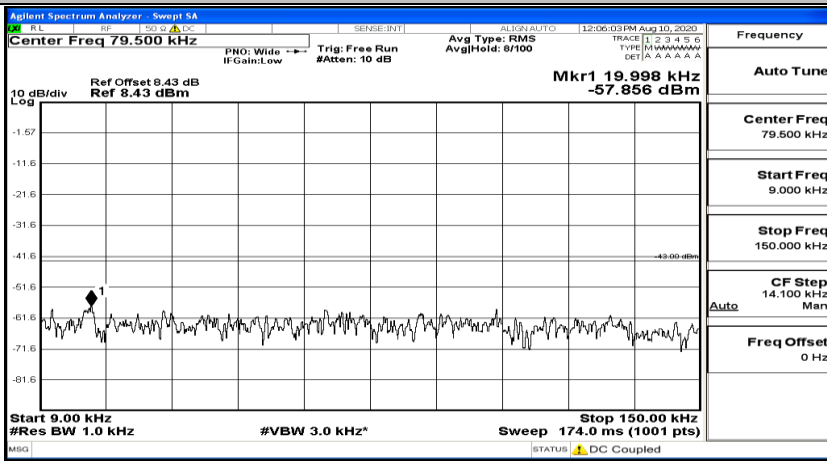

(Channel Bandwidth: 1.4 MHz)_LCH_16QAM_1RB#5