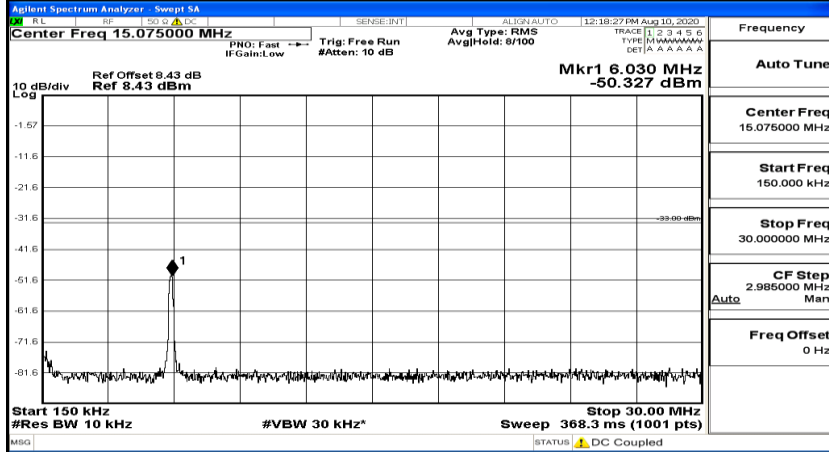

(Channel Bandwidth: 1.4 MHz)_HCH_16QAM_1RB#0

(Channel Bandwidth: 1.4 MHz)_HCH_16QAM_1RB#3

(Channel Bandwidth: 1.4 MHz)_HCH_16QAM_1RB#5

Channel Bandwidth: 3 MHz

(Channel Bandwidth: 3 MHz)_LCH_QPSK_1RB#0

(Channel Bandwidth: 3 MHz)_LCH_QPSK_1RB#7