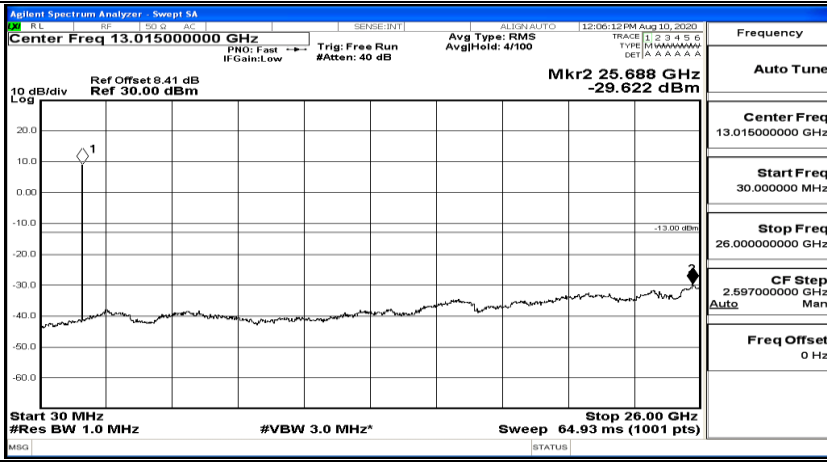

(Channel Bandwidth: 1.4 MHz)_LCH_16QAM_1RB#5