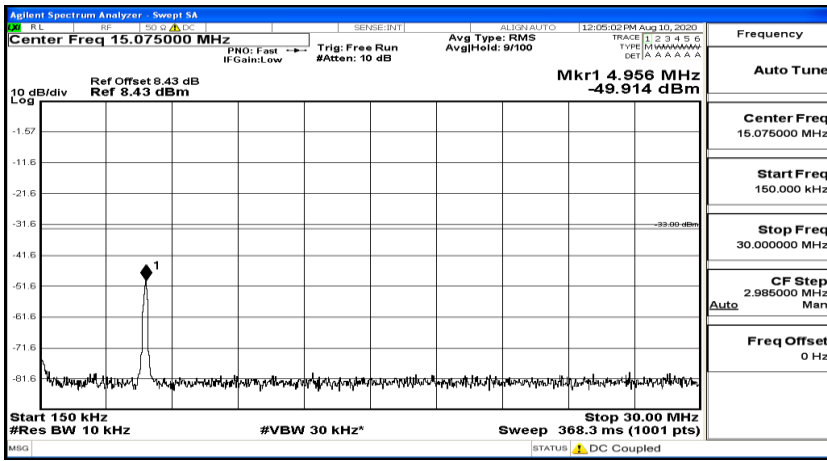

(Channel Bandwidth: 1.4 MHz)_LCH_QPSK_1RB#5