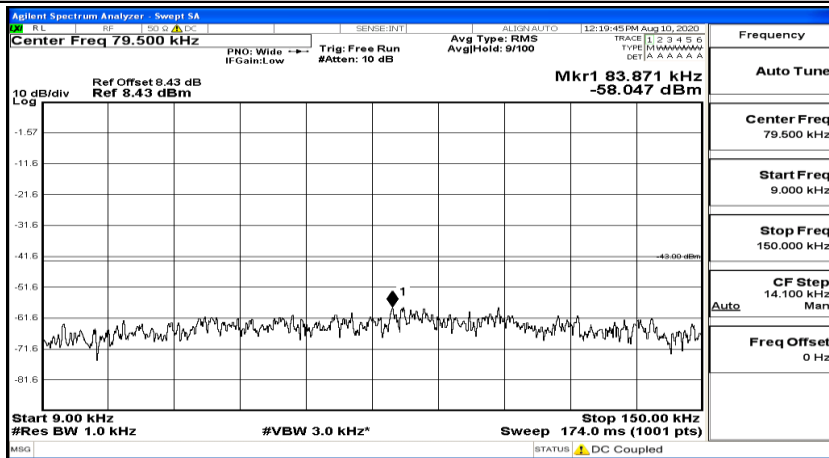

(Channel Bandwidth: 3 MHz) MCH_QPSK_1RB#7