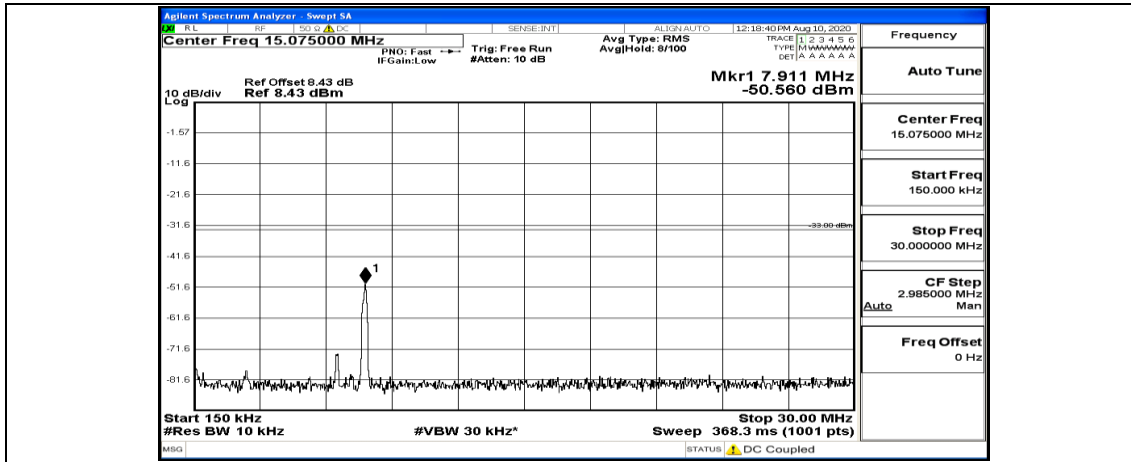

(Channel Bandwidth: 3 MHz)_MCH_QPSK_1RB#0