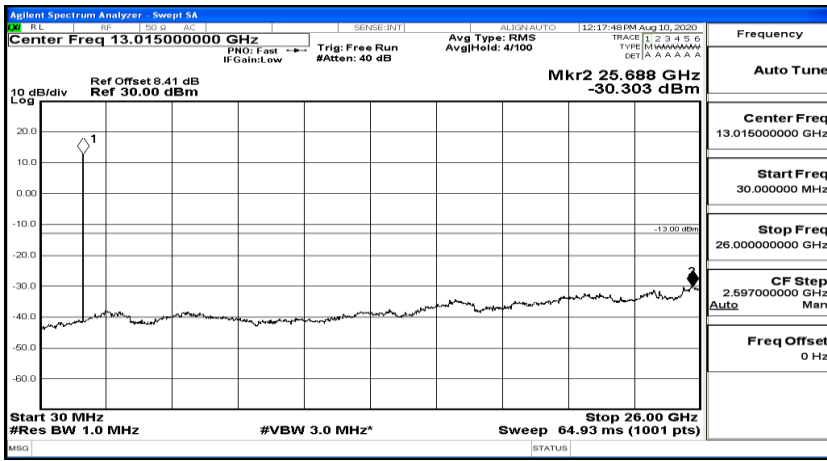

(Channel Bandwidth: 1.4 MHz)_HCH_16QAM_1RB#5