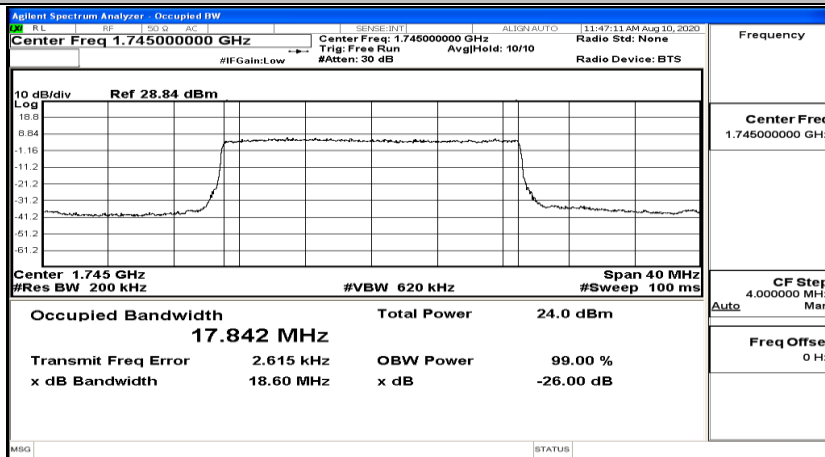

EBW & OBW Test Graph(s) (Channel Bandwidth:15 MHz)_HCH_16QAM

EBW & OBW Test Graph(s) (Channel Bandwidth:20 MHz)_LCH_QPSK

EBW & OBW Test Graph(s) (Channel Bandwidth:20 MHz)_MCH_QPSK

EBW & OBW Test Graph(s) (Channel Bandwidth:20 MHz)_HCH_QPSK