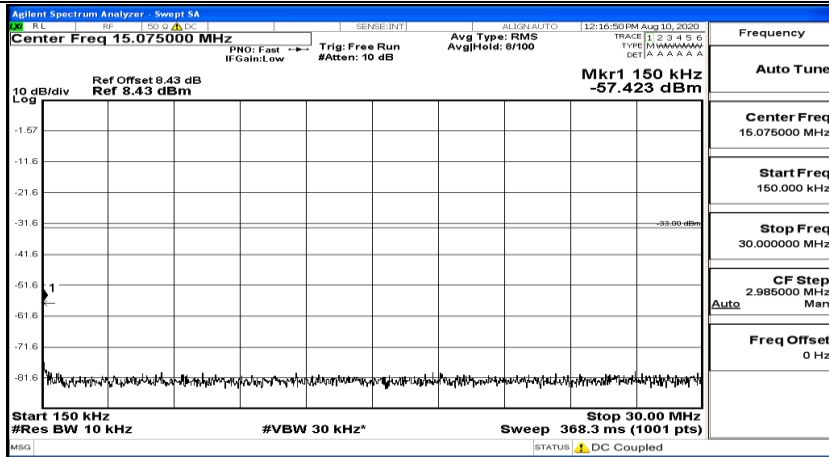

(Channel Bandwidth: 1.4 MHz)_HCH_QPSK_1RB#0

(Channel Bandwidth: 1.4 MHz)_HCH_QPSK_1RB#3