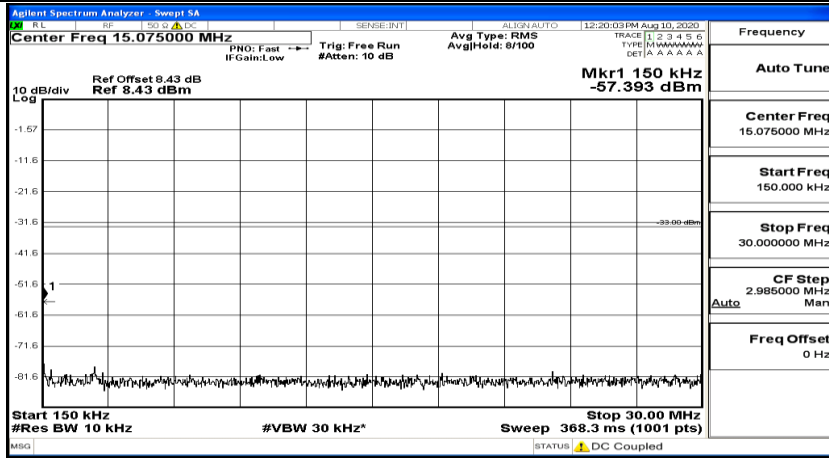

(Channel Bandwidth: 3 MHz)_MCH_QPSK_1RB#14