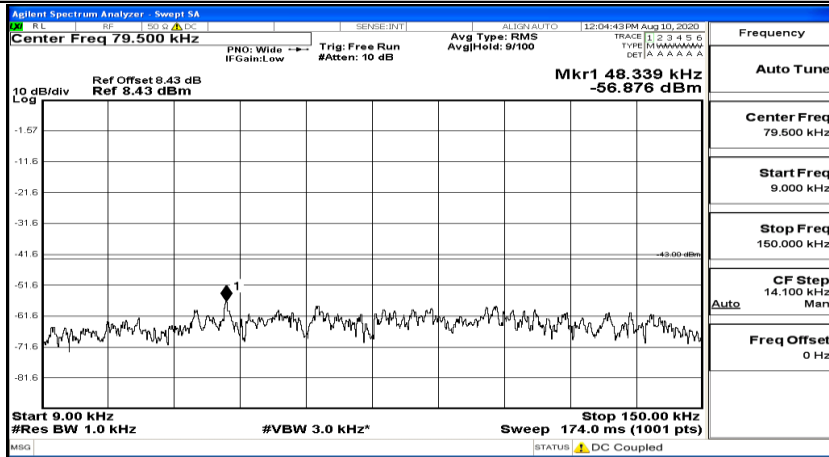

B.5 Conducted Spurious Emission

Channel Bandwidth: 1.4 MHz

(Channel Bandwidth: 1.4 MHz)_LCH_QPSK_1RB#0