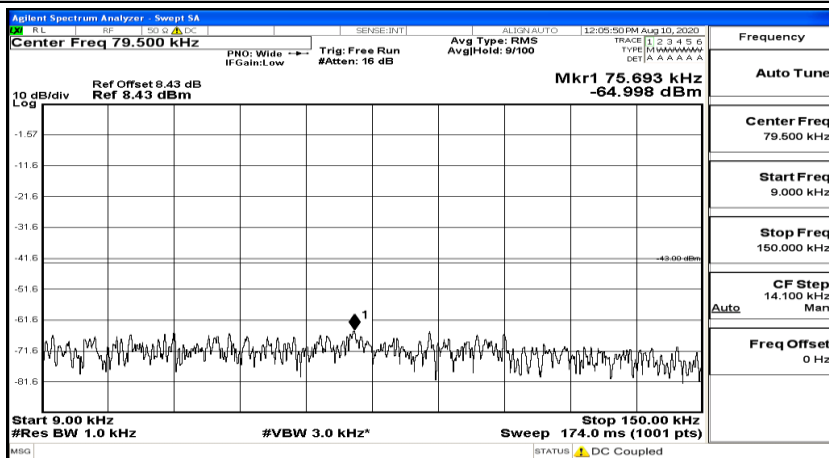

(Channel Bandwidth: 1.4 MHz)_LCH_16QAM_1RB#3