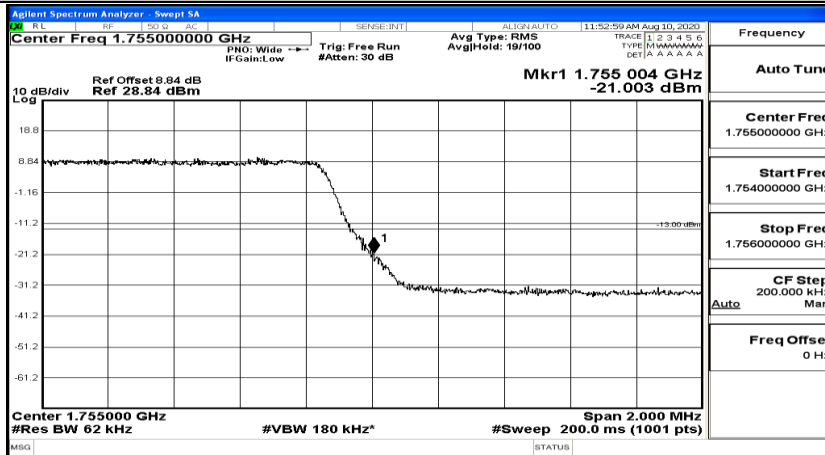

Band Edge Test Graph(s) (Channel Bandwidth: 3 MHz)_HCH_QPSK