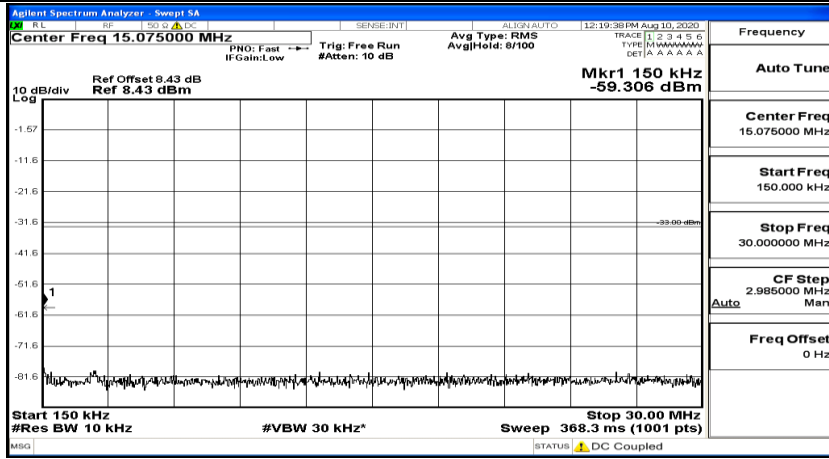

(Channel Bandwidth: 3 MHz) MCH_QPSK_1RB#7