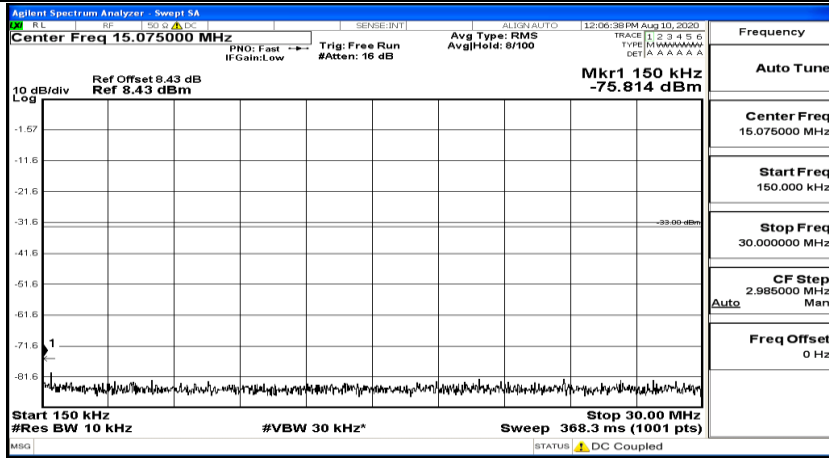

Channel Bandwidth: 1.4 MHz

(Channel Bandwidth: 1.4 MHz)_LCH_QPSK_1RB#0

(Channel Bandwidth: 1.4 MHz)_LCH_QPSK_1RB#3

(Channel Bandwidth: 1.4 MHz)_LCH_QPSK_1RB#5

(Channel Bandwidth: 1.4 MHz)_MCH_QPSK_1RB#0

(Channel Bandwidth: 1.4 MHz)_MCH_QPSK_1RB#3