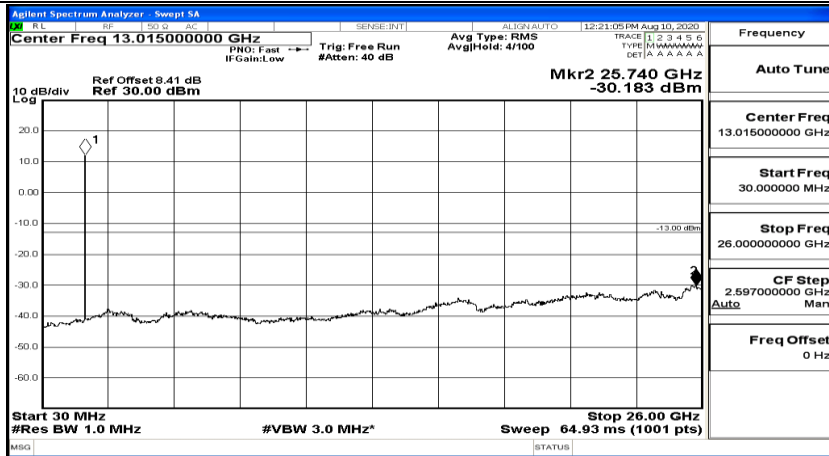

(Channel Bandwidth: 3 MHz)_HCH_QPSK_1RB#7