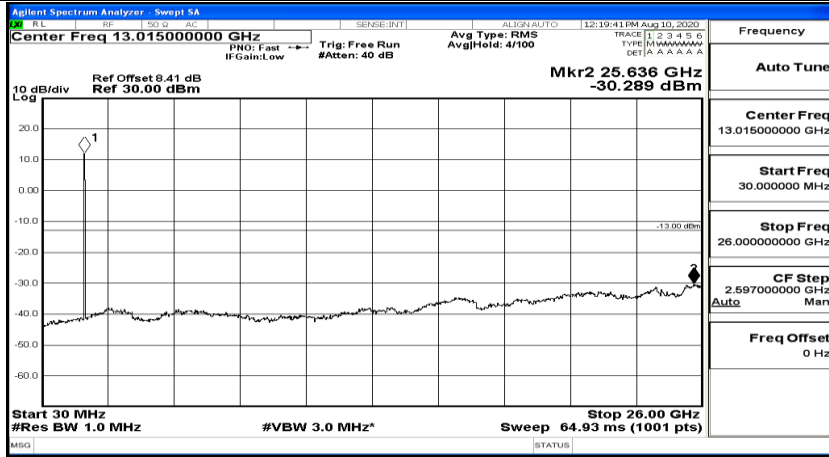

(Channel Bandwidth: 3 MHz) MCH_QPSK_1RB#7