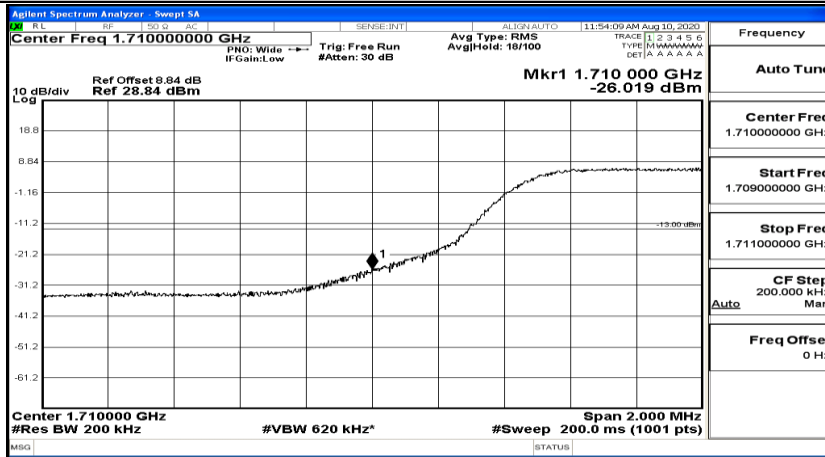

Band Edge Test Graph(s) (Channel Bandwidth: 10 MHz)_LCH_16QAM