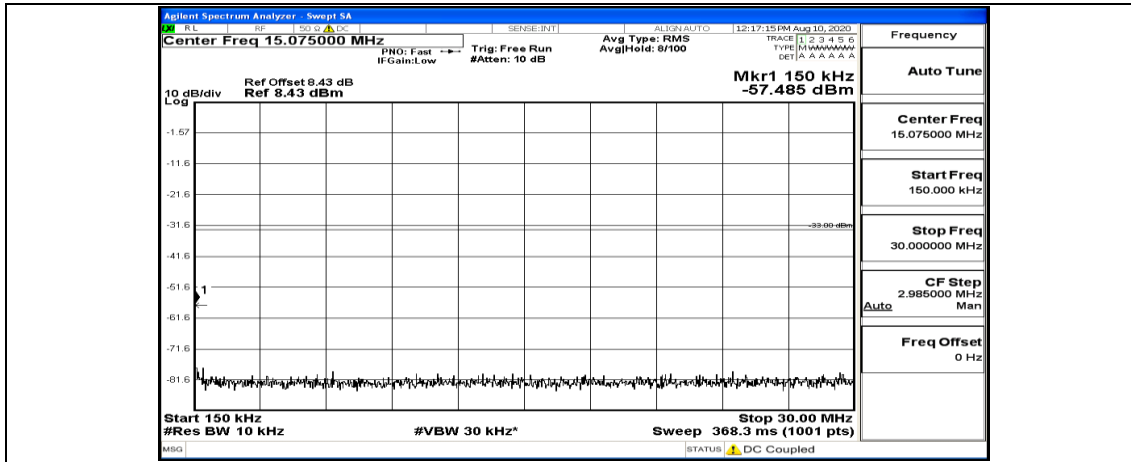

(Channel Bandwidth: 1.4 MHz)_MCH_QPSK_1RB#5

(Channel Bandwidth: 1.4 MHz)_HCH_QPSK_1RB#0

(Channel Bandwidth: 1.4 MHz)_HCH_QPSK_1RB#3

(Channel Bandwidth: 1.4 MHz)_HCH_QPSK_1RB#5

(Channel Bandwidth: 1.4 MHz)_LCH_16QAM_1RB#0