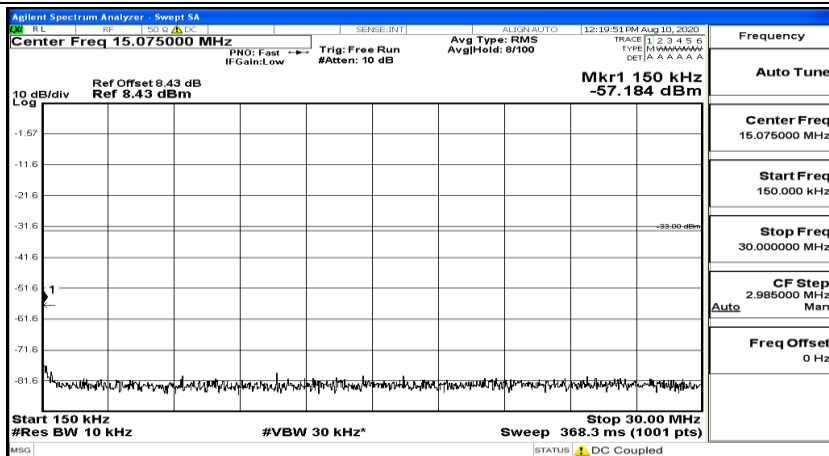

(Channel Bandwidth: 3 MHz) MCH_QPSK_1RB#7