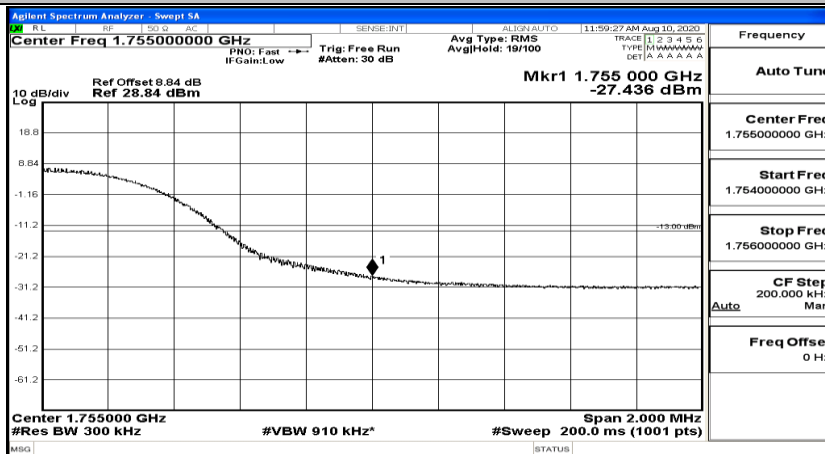

Band Edge Test Graph(s) (Channel Bandwidth:15 MHz)_HCH_16QAM