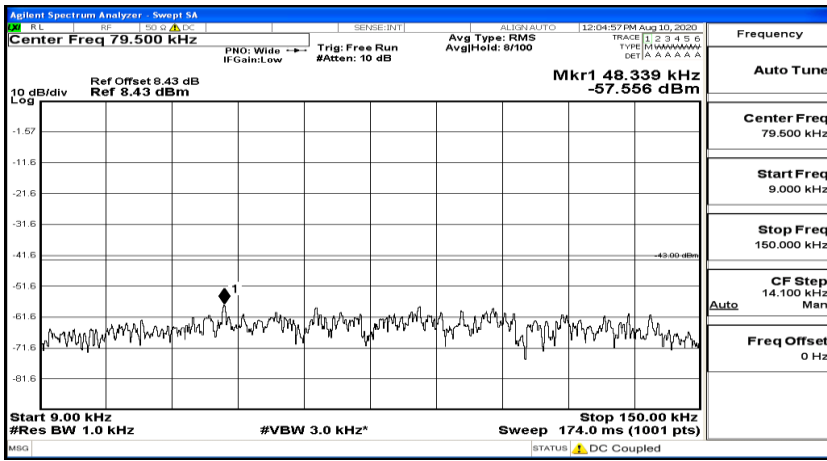

(Channel Bandwidth: 1.4 MHz)_LCH_QPSK_1RB#3