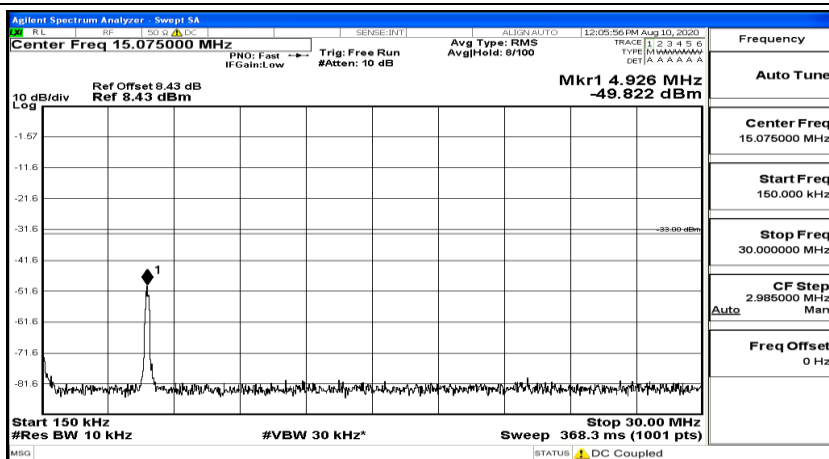

(Channel Bandwidth: 1.4 MHz)_LCH_16QAM_1RB#3