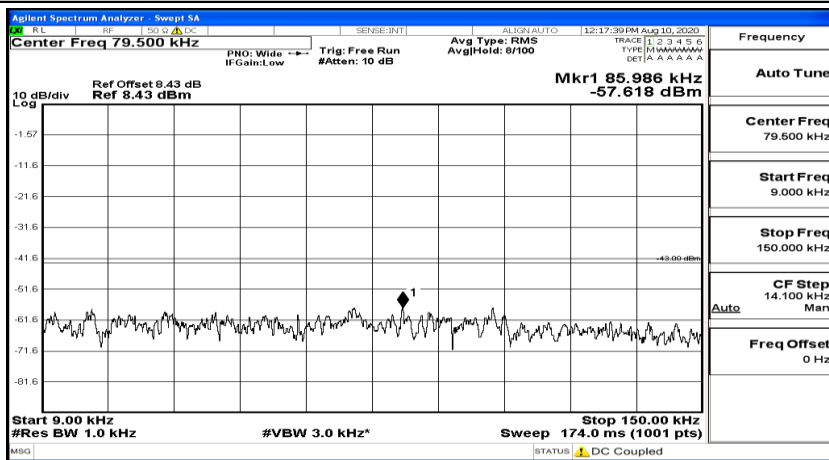

(Channel Bandwidth: 1.4 MHz)_HCH_16QAM_1RB#3