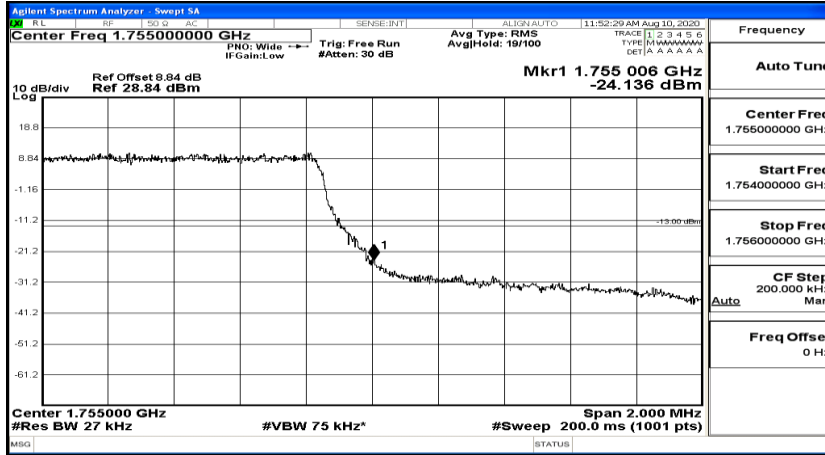

Band Edge Test Graph(s) (Channel Bandwidth: 1.4 MHz)_HCH_16QAM