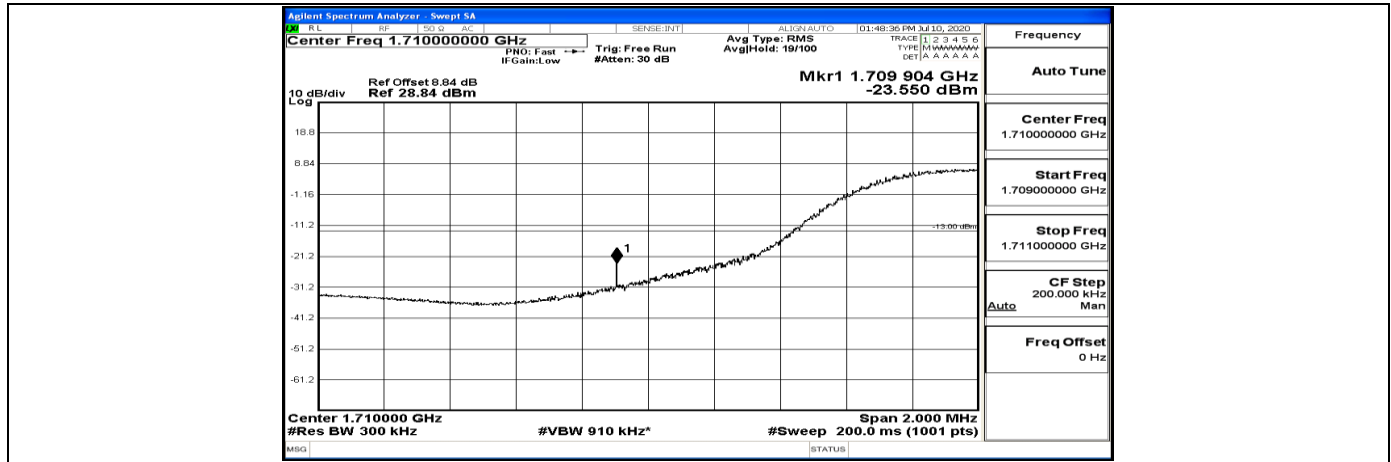

Band Edge Test Graph(s) (Channel Bandwidth: 10 MHz)_HCH_QPSK

Band Edge Test Graph(s) (Channel Bandwidth: 10 MHz)_LCH_16QAM

Band Edge Test Graph(s) (Channel Bandwidth: 10 MHz)_HCH_16QAM

Band Edge Test Graph(s) (Channel Bandwidth:15 MHz)_LCH_QPSK

Band Edge Test Graph(s) (Channel Bandwidth:15 MHz)_HCH_QPSK

Band Edge Test Graph(s) (Channel Bandwidth:15 MHz)_LCH_16QAM

Band Edge Test Graph(s) (Channel Bandwidth:15 MHz)_HCH_16QAM

Band Edge Test Graph(s) (Channel Bandwidth:20 MHz) LCH_QPSK