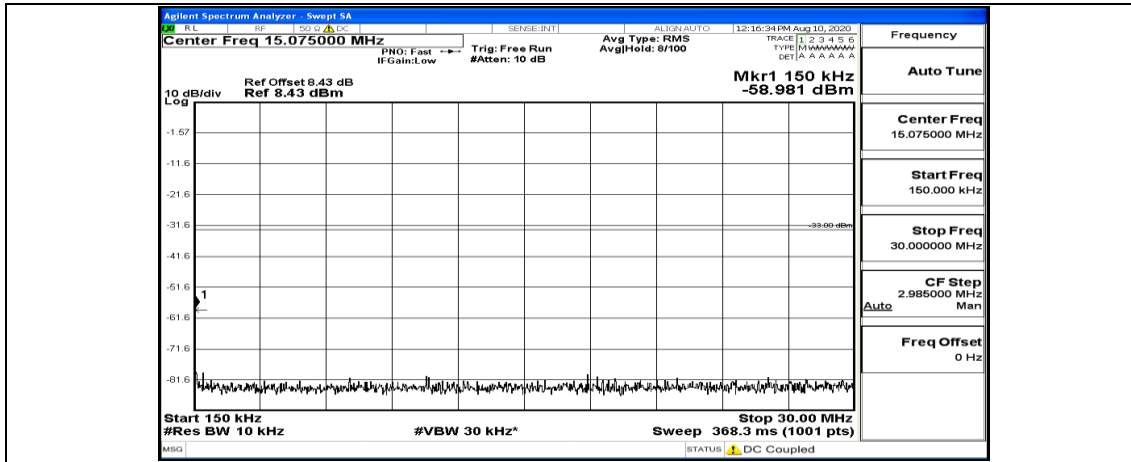

(Channel Bandwidth: 1.4 MHz)_LCH_16QAM_1RB#3

(Channel Bandwidth: 1.4 MHz)_LCH_16QAM_1RB#5

(Channel Bandwidth: 1.4 MHz)_MCH_16QAM_1RB#0

(Channel Bandwidth: 1.4 MHz)_MCH_16QAM_1RB#3

(Channel Bandwidth: 1.4 MHz)_MCH_16QAM_1RB#5