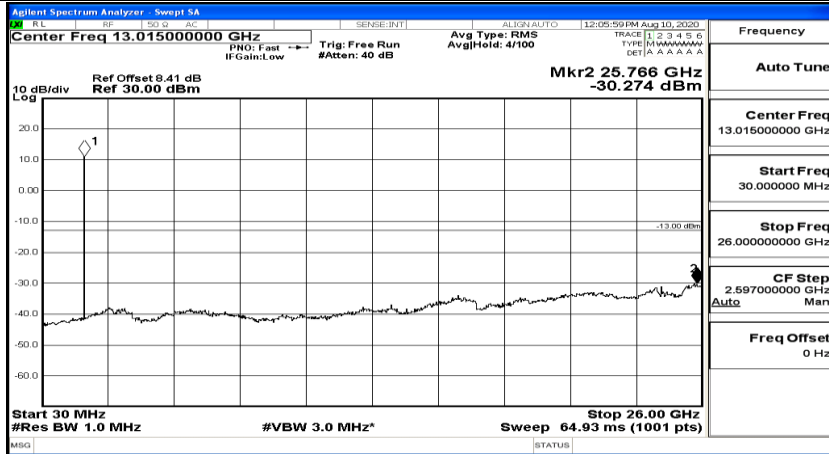

(Channel Bandwidth: 1.4 MHz)_MCH_QPSK_1RB#5

(Channel Bandwidth: 1.4 MHz)_HCH_QPSK_1RB#0

(Channel Bandwidth: 1.4 MHz)_HCH_QPSK_1RB#3

(Channel Bandwidth: 1.4 MHz)_HCH_QPSK_1RB#5

(Channel Bandwidth: 1.4 MHz)_LCH_16QAM_1RB#0