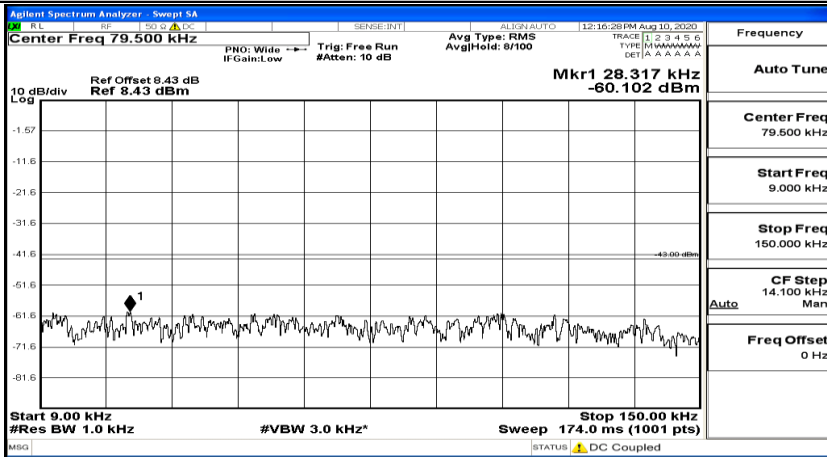

(Channel Bandwidth: 1.4 MHz)_LCH_16QAM_1RB#3

(Channel Bandwidth: 1.4 MHz)_LCH_16QAM_1RB#5

(Channel Bandwidth: 1.4 MHz)_MCH_16QAM_1RB#0

(Channel Bandwidth: 1.4 MHz)_MCH_16QAM_1RB#3

(Channel Bandwidth: 1.4 MHz)_MCH_16QAM_1RB#5