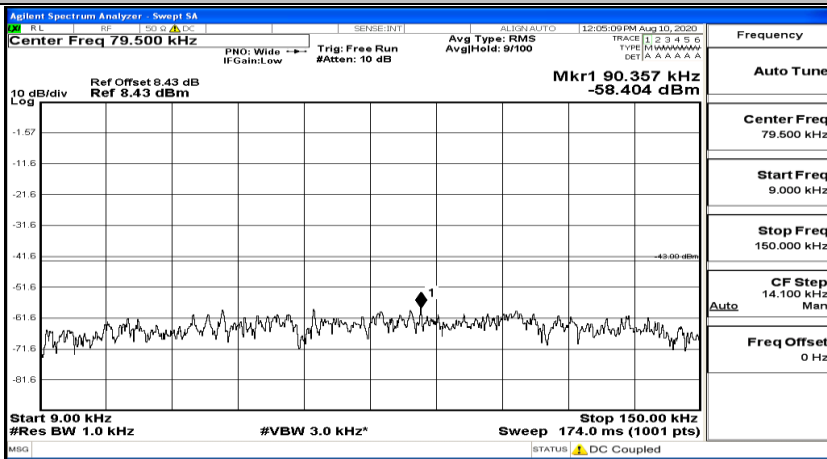

Channel Bandwidth: 1.4 MHz

(Channel Bandwidth: 1.4 MHz)_LCH_QPSK_1RB#0

(Channel Bandwidth: 1.4 MHz)_LCH_QPSK_1RB#3

(Channel Bandwidth: 1.4 MHz)_LCH_QPSK_1RB#5

(Channel Bandwidth: 1.4 MHz)_MCH_QPSK_1RB#0

(Channel Bandwidth: 1.4 MHz)_MCH_QPSK_1RB#3