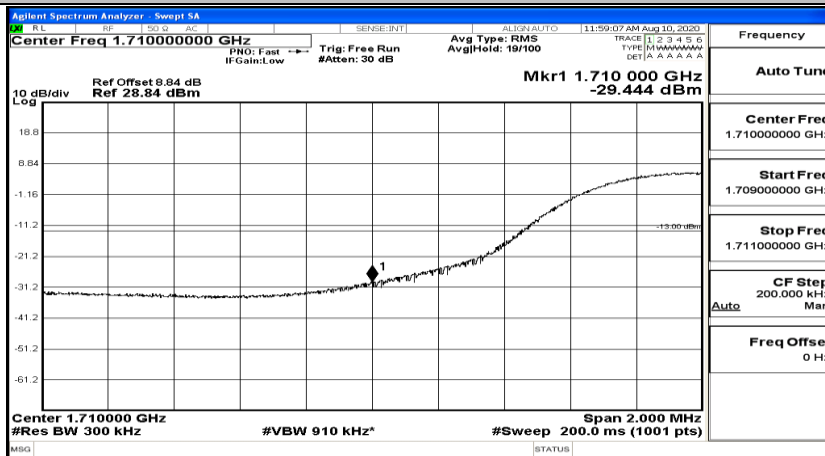

Band Edge Test Graph(s) (Channel Bandwidth:15 MHz)_LCH_16QAM