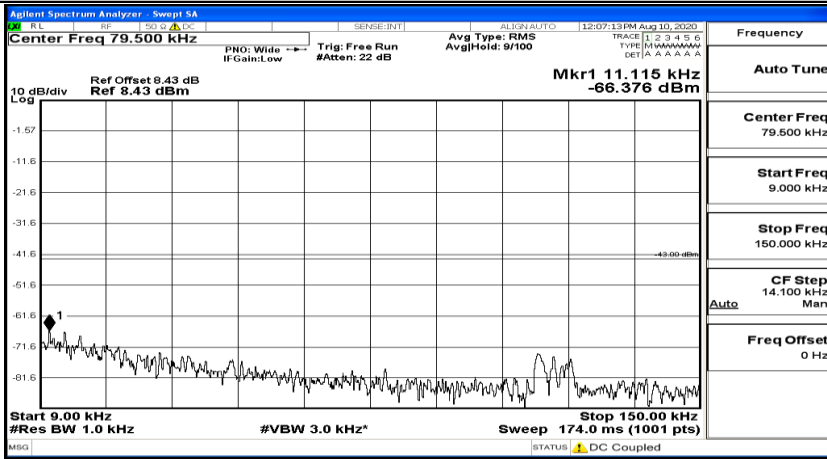

(Channel Bandwidth: 1.4 MHz)_MCH_QPSK_1RB#5