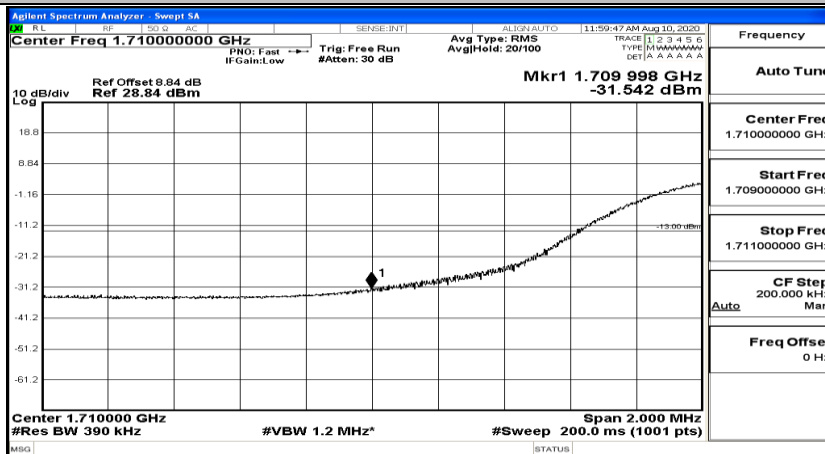

Band Edge Test Graph(s) (Channel Bandwidth:20 MHz) LCH_16QAM