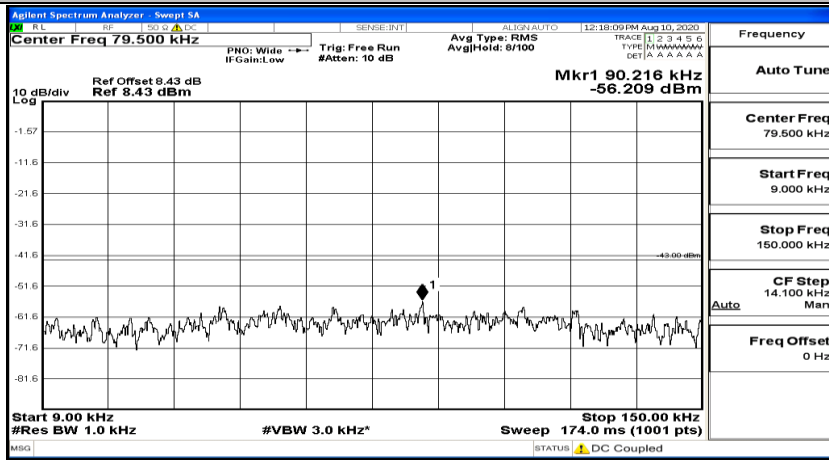

(Channel Bandwidth: 1.4 MHz)_HCH_16QAM_1RB#0

(Channel Bandwidth: 1.4 MHz)_HCH_16QAM_1RB#3

(Channel Bandwidth: 1.4 MHz)_HCH_16QAM_1RB#5

Channel Bandwidth: 3 MHz

(Channel Bandwidth: 3 MHz)_LCH_QPSK_1RB#0

(Channel Bandwidth: 3 MHz)_LCH_QPSK_1RB#7