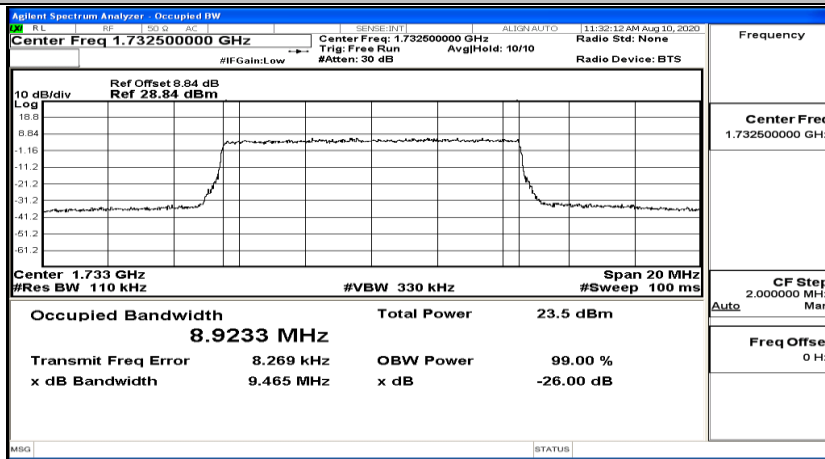

EBW & OBW Test Graph(s) (Channel Bandwidth: 10 MHz)_LCH_16QAM

EBW & OBW Test Graph(s) (Channel Bandwidth: 10 MHz)_MCH_16QAM

EBW & OBW Test Graph(s) (Channel Bandwidth: 10 MHz)_HCH_16QAM

EBW & OBW Test Graph(s) (Channel Bandwidth:15 MHz)_LCH_QPSK