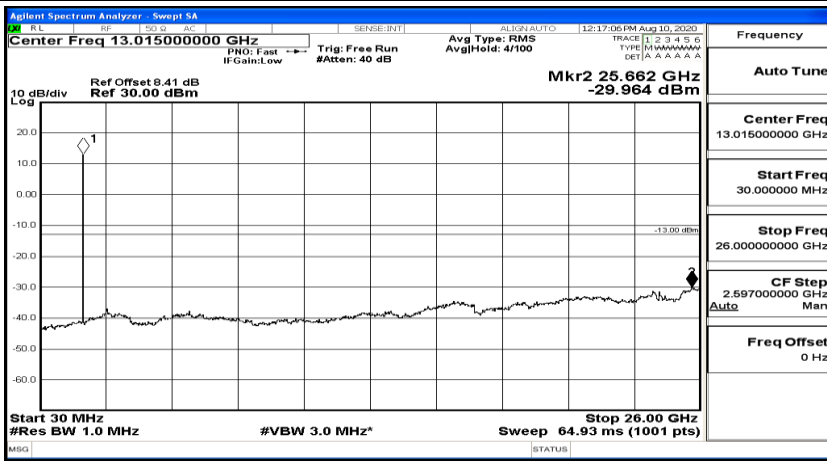

(Channel Bandwidth: 1.4 MHz)_HCH_QPSK_1RB#5