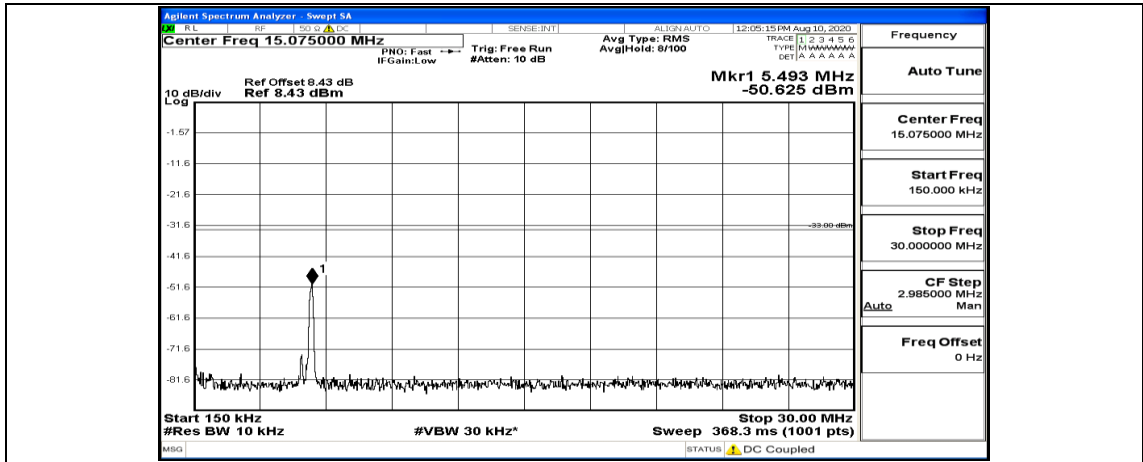

Channel Bandwidth: 1.4 MHz

(Channel Bandwidth: 1.4 MHz)_LCH_QPSK_1RB#0

(Channel Bandwidth: 1.4 MHz)_LCH_QPSK_1RB#3

(Channel Bandwidth: 1.4 MHz)_LCH_QPSK_1RB#5

(Channel Bandwidth: 1.4 MHz)_MCH_QPSK_1RB#0

(Channel Bandwidth: 1.4 MHz)_MCH_QPSK_1RB#3