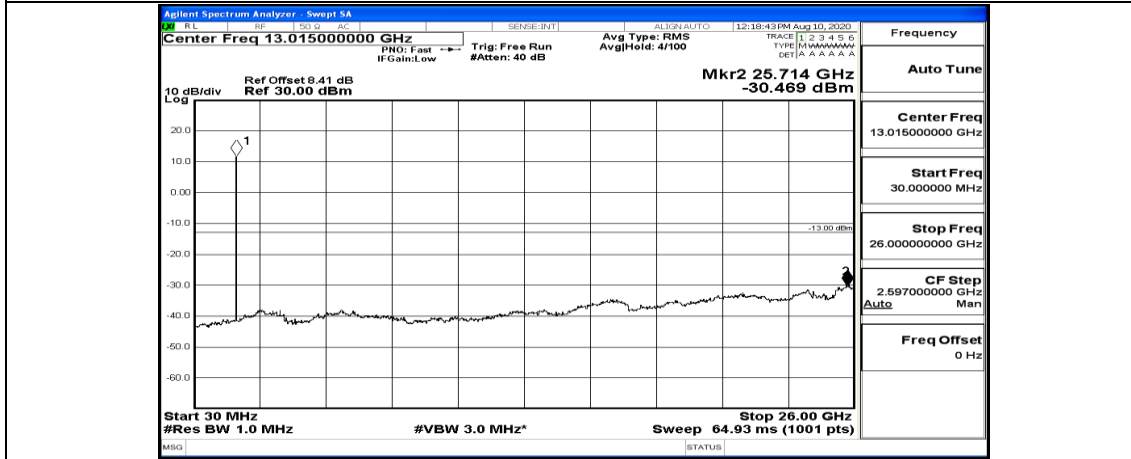

(Channel Bandwidth: 3 MHz)_MCH_QPSK_1RB#0