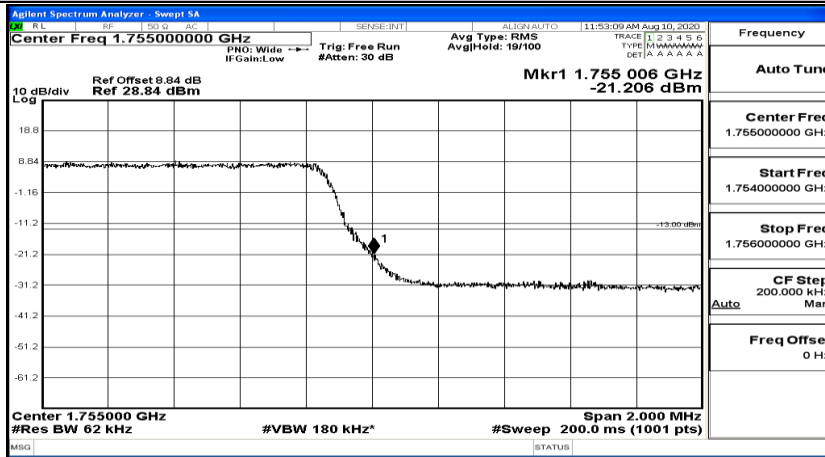

Band Edge Test Graph(s) (Channel Bandwidth: 3 MHz)_HCH_16QAM