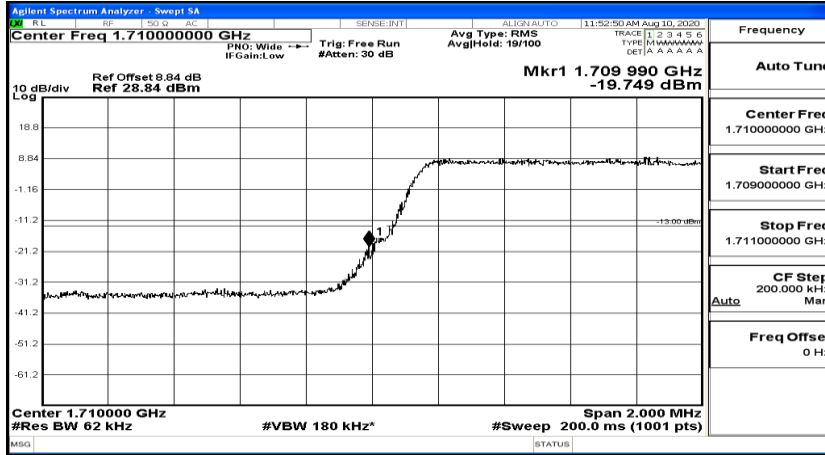

Band Edge Test Graph(s) (Channel Bandwidth: 3 MHz)_LCH_16QAM