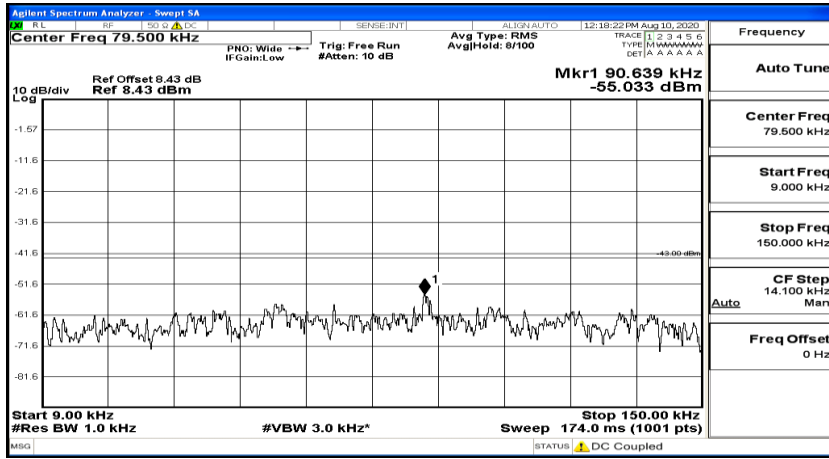

(Channel Bandwidth: 1.4 MHz)_HCH_16QAM_1RB#0

(Channel Bandwidth: 1.4 MHz)_HCH_16QAM_1RB#3

(Channel Bandwidth: 1.4 MHz)_HCH_16QAM_1RB#5

Channel Bandwidth: 3 MHz

(Channel Bandwidth: 3 MHz)_LCH_QPSK_1RB#0

(Channel Bandwidth: 3 MHz)_LCH_QPSK_1RB#7