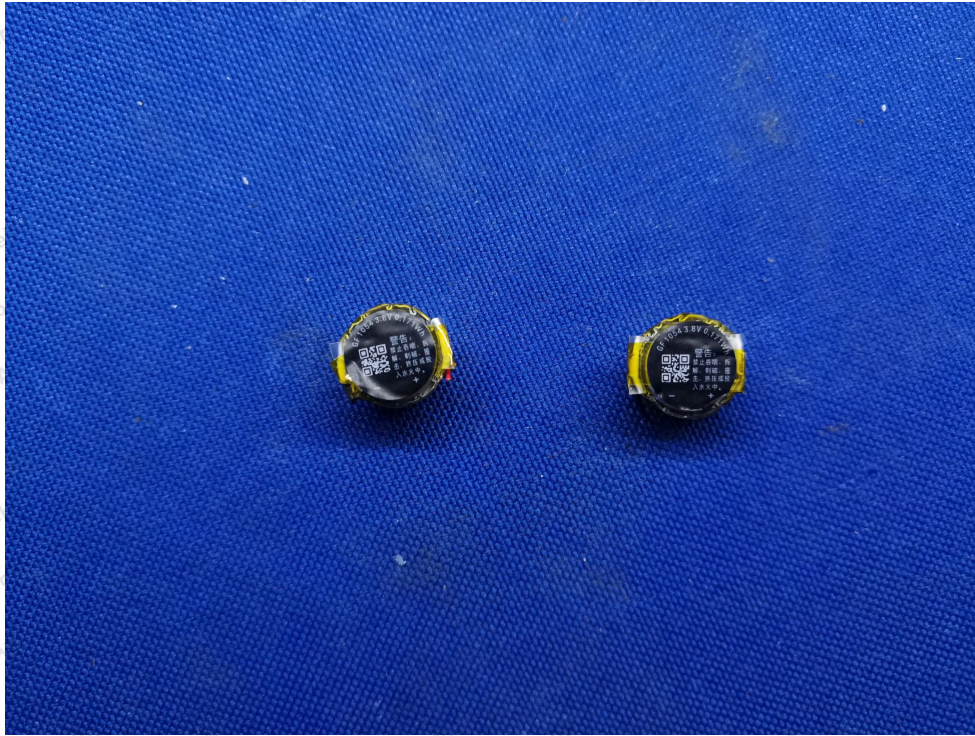

Code: AB-RF-05-b

Hotline
400-003-0500
www.anbotek.com.cn

Anbotek

Product Safety

Anbotek
Product Safety
安博检测

Shenzhen Anbotek Compliance Laboratory Limited

Address: 1/F., Building D, Sogood Science and Technology Park, Sanwei Community, Hangcheng Street, Bao'an District, Shenzhen, Guangdong, China.
Tel: (86) 0755-26066440 Fax: (86) 0755-26014772 Email: service@anbotek.com