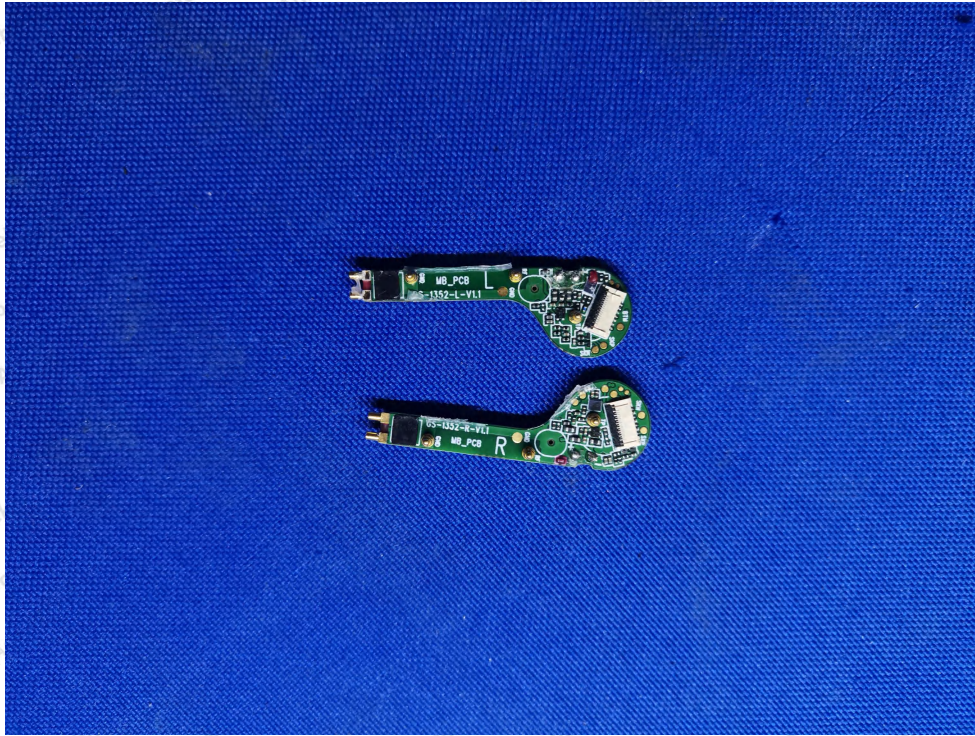

Shenzhen Anbotek Compliance Laboratory Limited

Address: 1/F., Building D, Sogood Science and Technology Park, Sanwei Community, Hangcheng Street, Bao'an District, Shenzhen, Guangdong, China.
Tel: (86) 0755-26066440 Fax: (86) 0755-26014772 Email: service@anbotek.com

Code: AB-RF-05-b

Hotline
400-003-0500
www.anbotek.com.cn