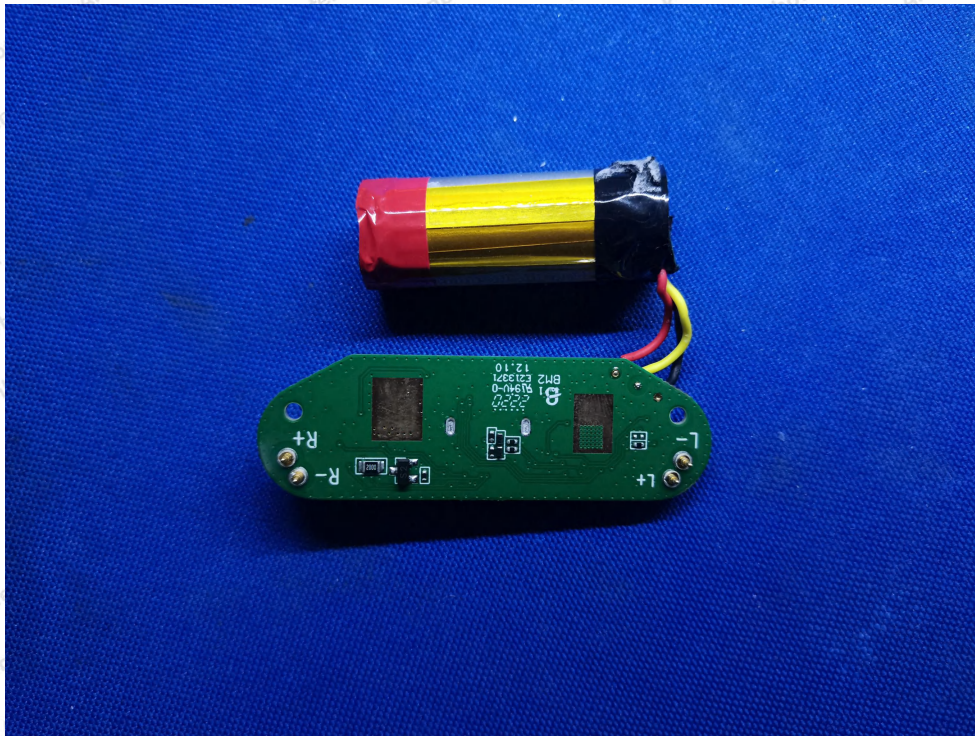

Internal Photograph

Anbotek

Product Safety

Shenzhen Anbotek Compliance Laboratory Limited

Address: 1/F., Building D, Sogood Science and Technology Park, Sanwei Community, Hangcheng Street, Bao'an District, Shenzhen, Guangdong, China.
Tel: (86) 0755-26066440 Fax: (86) 0755-26014772 Email: service@anbotek.com