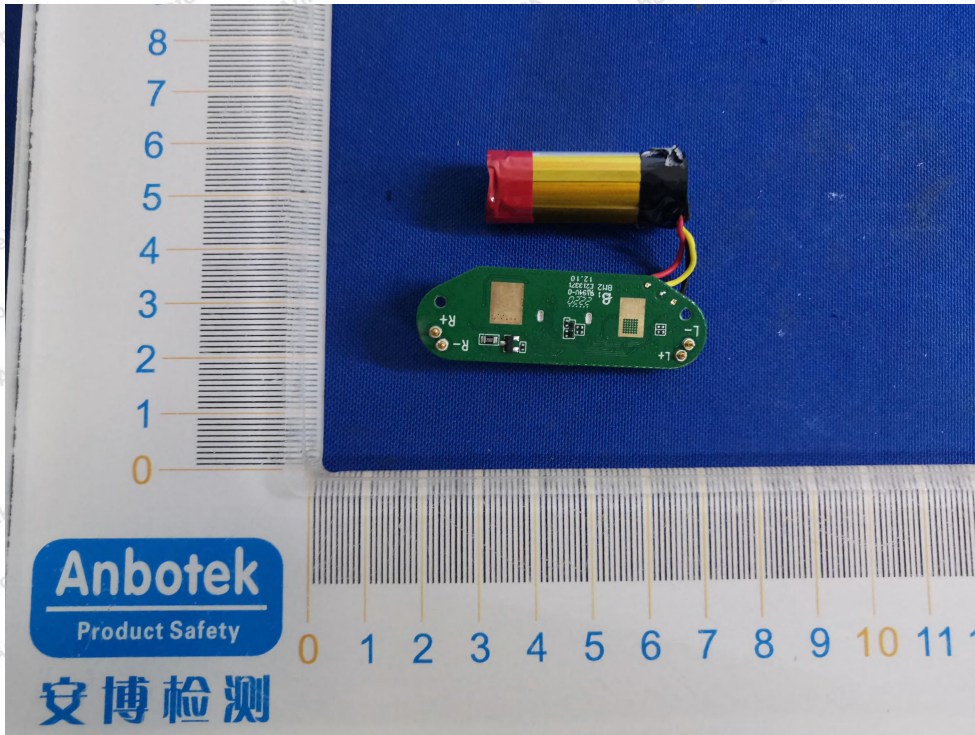

Internal Photograph

Anbotek

Product Safety

Shenzhen Anbotek Compliance Laboratory Limited

Address: 1/F., Building D, Sogood Science and Technology Park, Sanwei Community, Hangcheng Street, Bao'an District, Shenzhen, Guangdong, China.
Tel: (86) 0755-26066440 Fax: (86) 0755-26014772 Email: service@anbotek.com