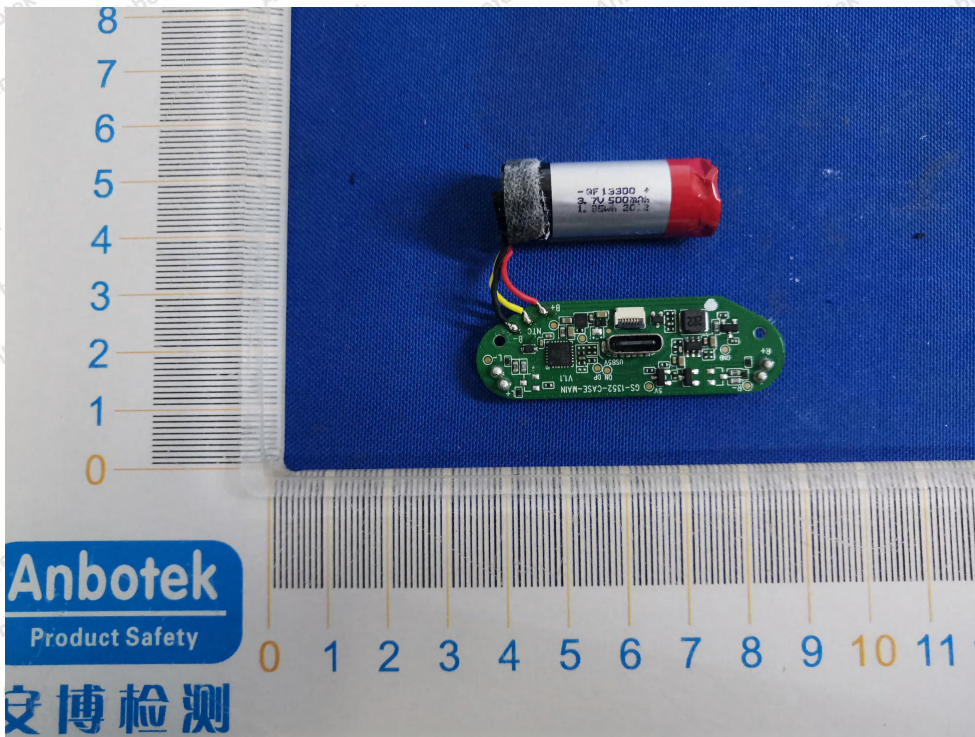

Internal Photograph

Anbotek

Product Safety

Shenzhen Anbotek Compliance Laboratory Limited

Address: 1/F., Building D, Sogood Science and Technology Park, Sanwei Community, Hangcheng Street, Bao'an District, Shenzhen, Guangdong, China.
Tel: (86) 0755-26066440 Fax: (86) 0755-26014772 Email: service@anbotek.com