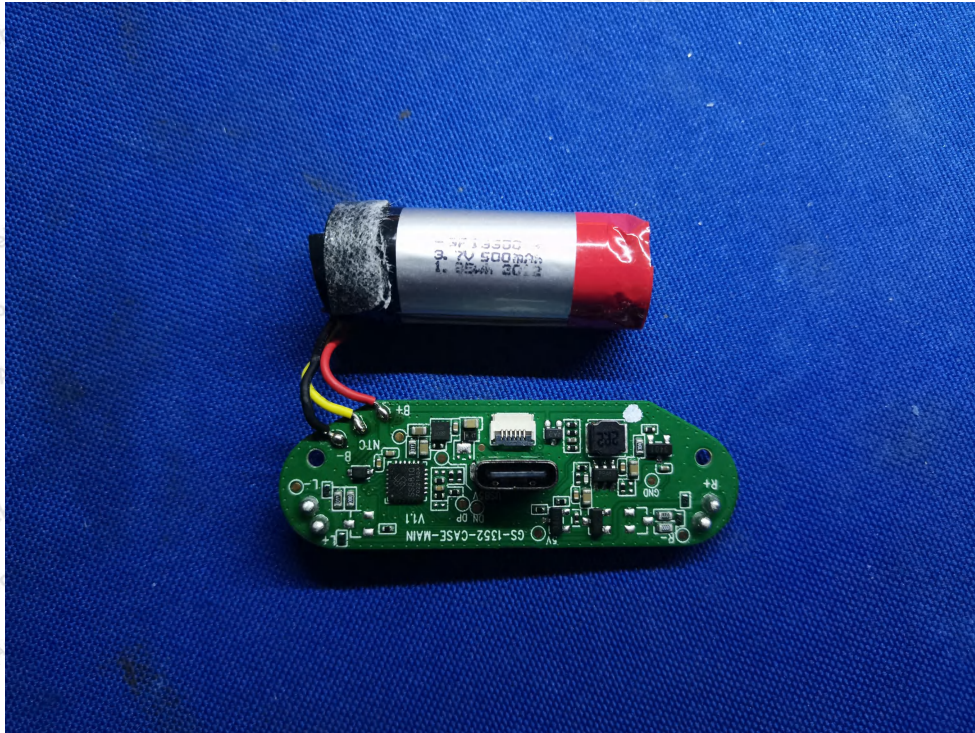

ANT

Shenzhen Anbotek Compliance Laboratory Limited

Address: 1/F., Building D, Sogood Science and Technology Park, Sanwei Community, Hangcheng Street, Bao'an District, Shenzhen, Guangdong, China.
Tel: (86) 0755-26066440 Fax: (86) 0755-26014772 Email: service@anbotek.com

Code: AB-RF-05-b

Hotline
400-003-0500
www.anbotek.com.cn