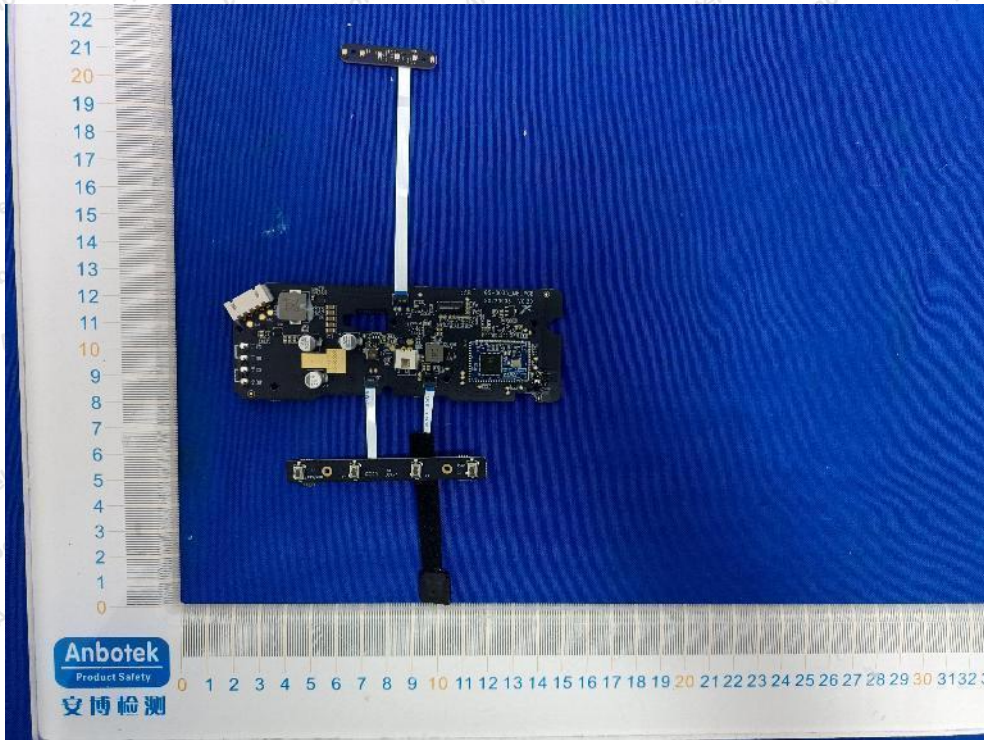

Shenzhen Anbotek Compliance Laboratory Limited

Address: 1/F., Building D, Sogood Science and Technology Park, Sanwei Community, Hangcheng Street, Bao'an District, Shenzhen, Guangdong, China.
Tel: (86) 0755-26066440 Fax: (86) 0755-26014772 Email: service@anbotek.com

Code: AB-RF-05-b

Hotline
400-003-0500
www.anbotek.com.cn