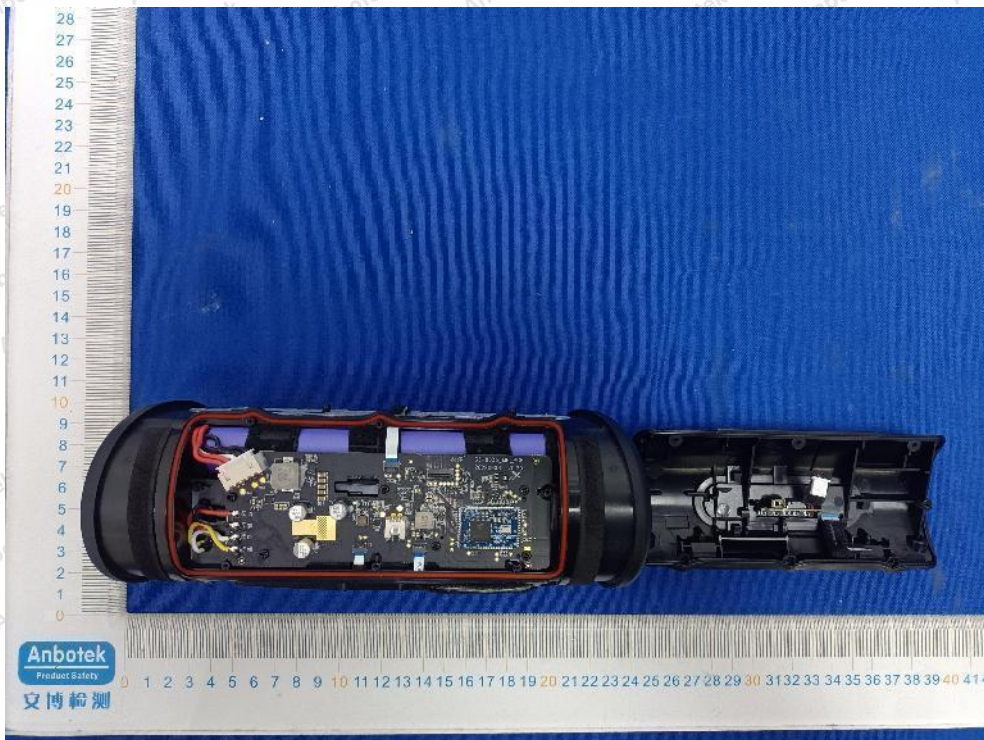

Internal Photograph

Shenzhen Anbotek Compliance Laboratory Limited

Address: 1/F., Building D, Sogood Science and Technology Park, Sanwei Community, Hangcheng Street, Bao'an District, Shenzhen, Guangdong, China.
Tel: (86) 0755-26066440 Fax: (86) 0755-26014772 Email: service@anbotek.com