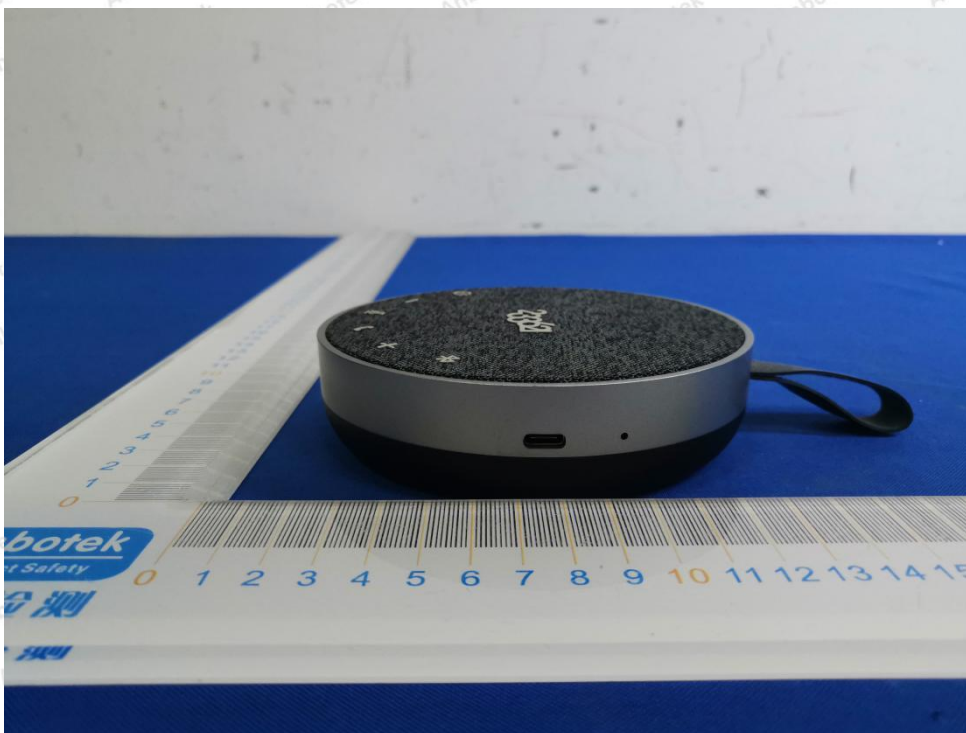

Shenzhen Anbotek Compliance Laboratory Limited

Address: 1/F., Building D, Sogood Science and Technology Park, Sanwei Community, Hangcheng Street, Bao'an District, Shenzhen, Guangdong, China.

Tel: (86) 755-26066440 Fax: (86) 755-26014772 Email: service@anbotek.com

Hotline
400-003-0500
www.anbotek.com