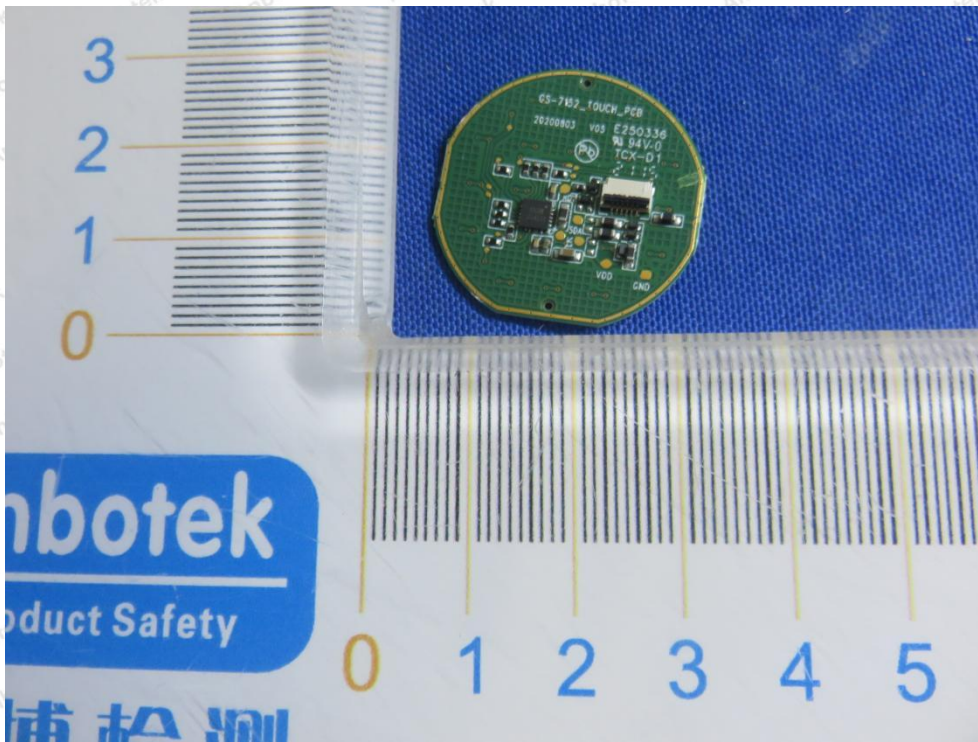

Shenzhen Anbotek Compliance Laboratory Limited

Address: 1/F., Building D, Sogood Science and Technology Park, Sanwei Community, Hangcheng Street, Bao'an District, Shenzhen, Guangdong, China.

Tel: (86) 755-26066440 Fax: (86) 755-26014772 Email: service@anbotek.com

Hotline
400-003-0500
www.anbotek.com