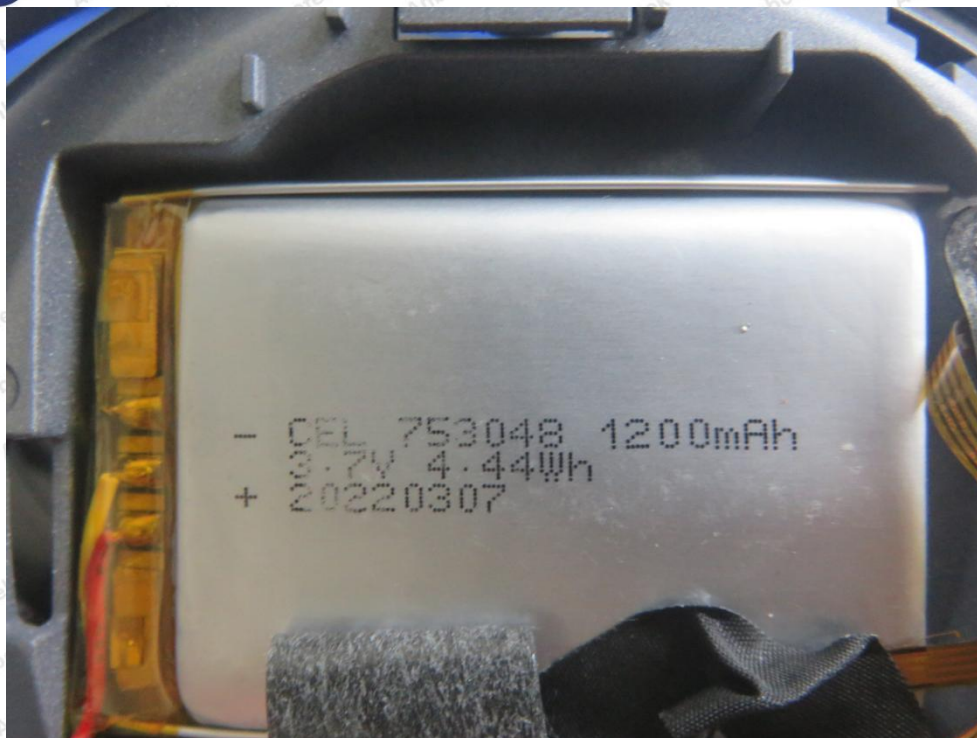

Shenzhen Anbotek Compliance Laboratory Limited

Address: 1/F., Building D, Sogood Science and Technology Park, Sanwei Community, Hangcheng Street, Bao'an District, Shenzhen, Guangdong, China.

Tel: (86) 755-26066440 Fax: (86) 755-26014772 Email: service@anbotek.com

Hotline
400-003-0500
www.anbotek.com