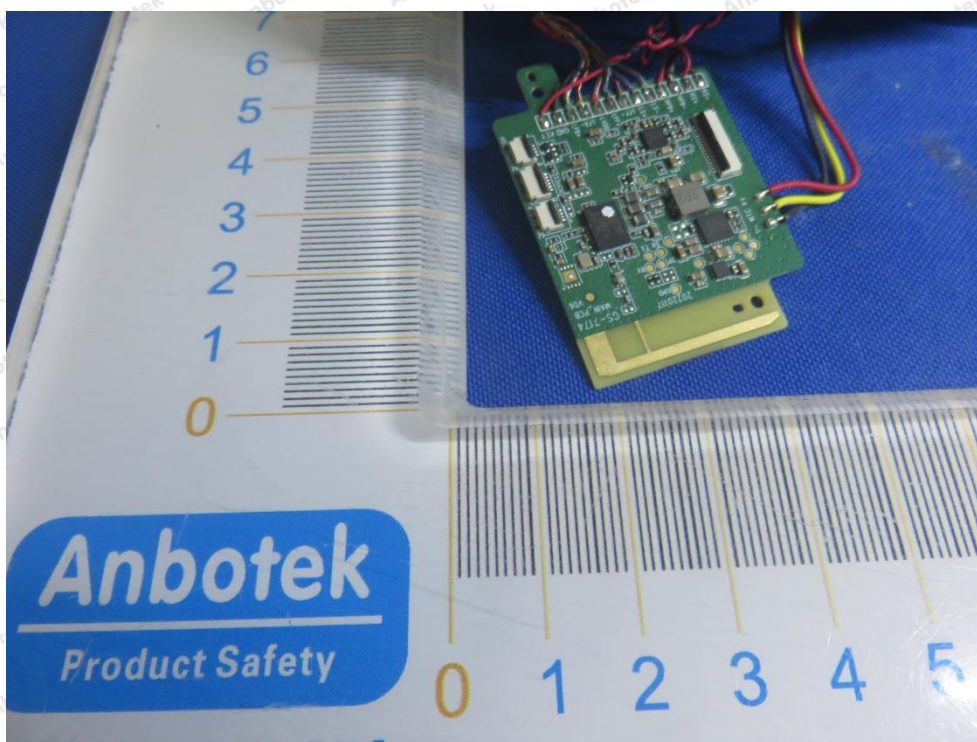

Anbotek

Product Safety

Shenzhen Anbotek Compliance Laboratory Limited

Address: 1/F., Building D, Sogood Science and Technology Park, Sanwei Community, Hangcheng Street, Bao'an District, Shenzhen, Guangdong, China.

Tel: (86) 755-26066440 Fax: (86) 755-26014772 Email: service@anbotek.com

Hotline
400-003-0500
www.anbotek.com