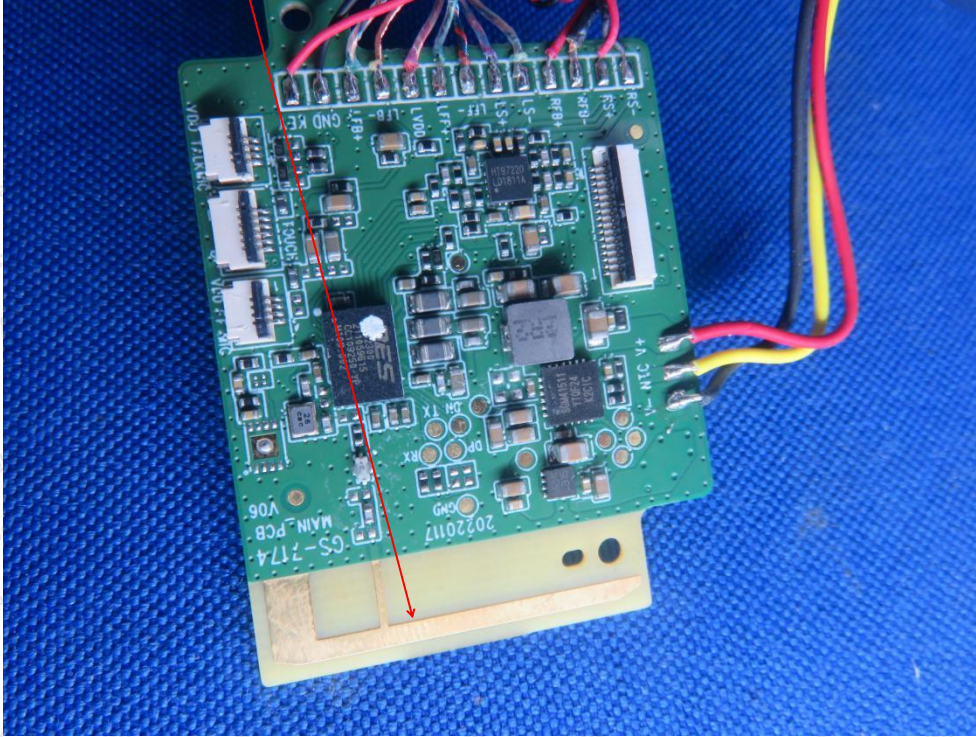

FCC ID: 2AN4C-7174

ANT

Shenzhen Anbotek Compliance Laboratory Limited

Address: 1/F., Building D, Sogood Science and Technology Park, Sanwei Community, Hangcheng Street, Bao'an District, Shenzhen, Guangdong, China.
Tel: (86) 755-26066440 Fax: (86) 755-26014772 Email: service@anbotek.com