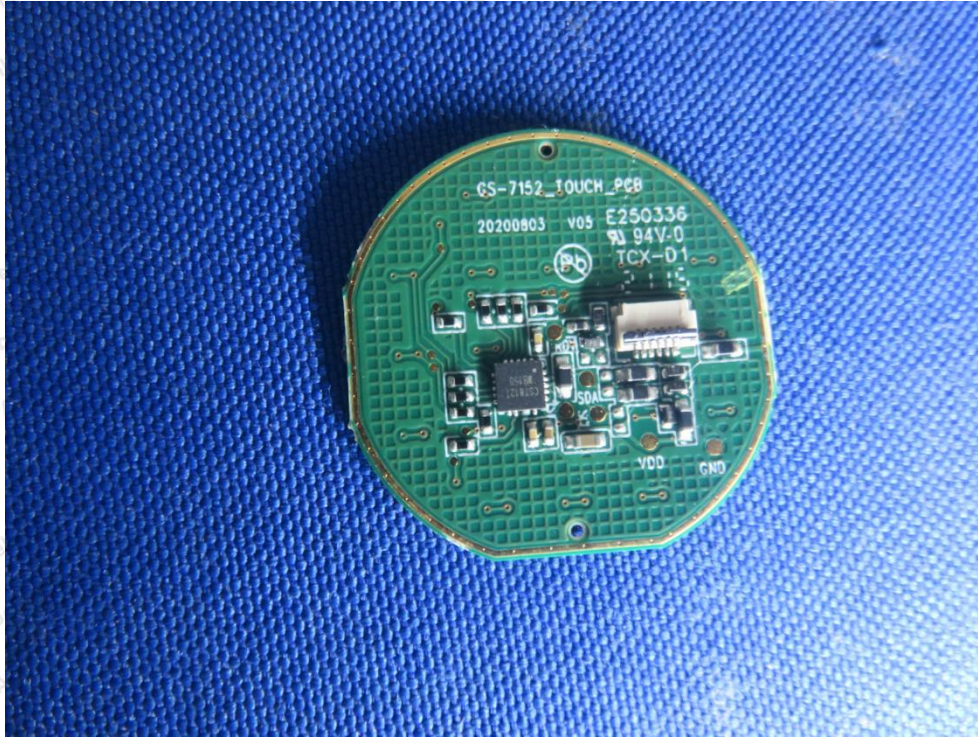

Shenzhen Anbotek Compliance Laboratory Limited

Address: 1/F., Building D, Sogood Science and Technology Park, Sanwei Community, Hangcheng Street, Bao'an District, Shenzhen, Guangdong, China.

Tel: (86) 755-26066440 Fax: (86) 755-26014772 Email: service@anbotek.com

Hotline
400-003-0500
www.anbotek.com