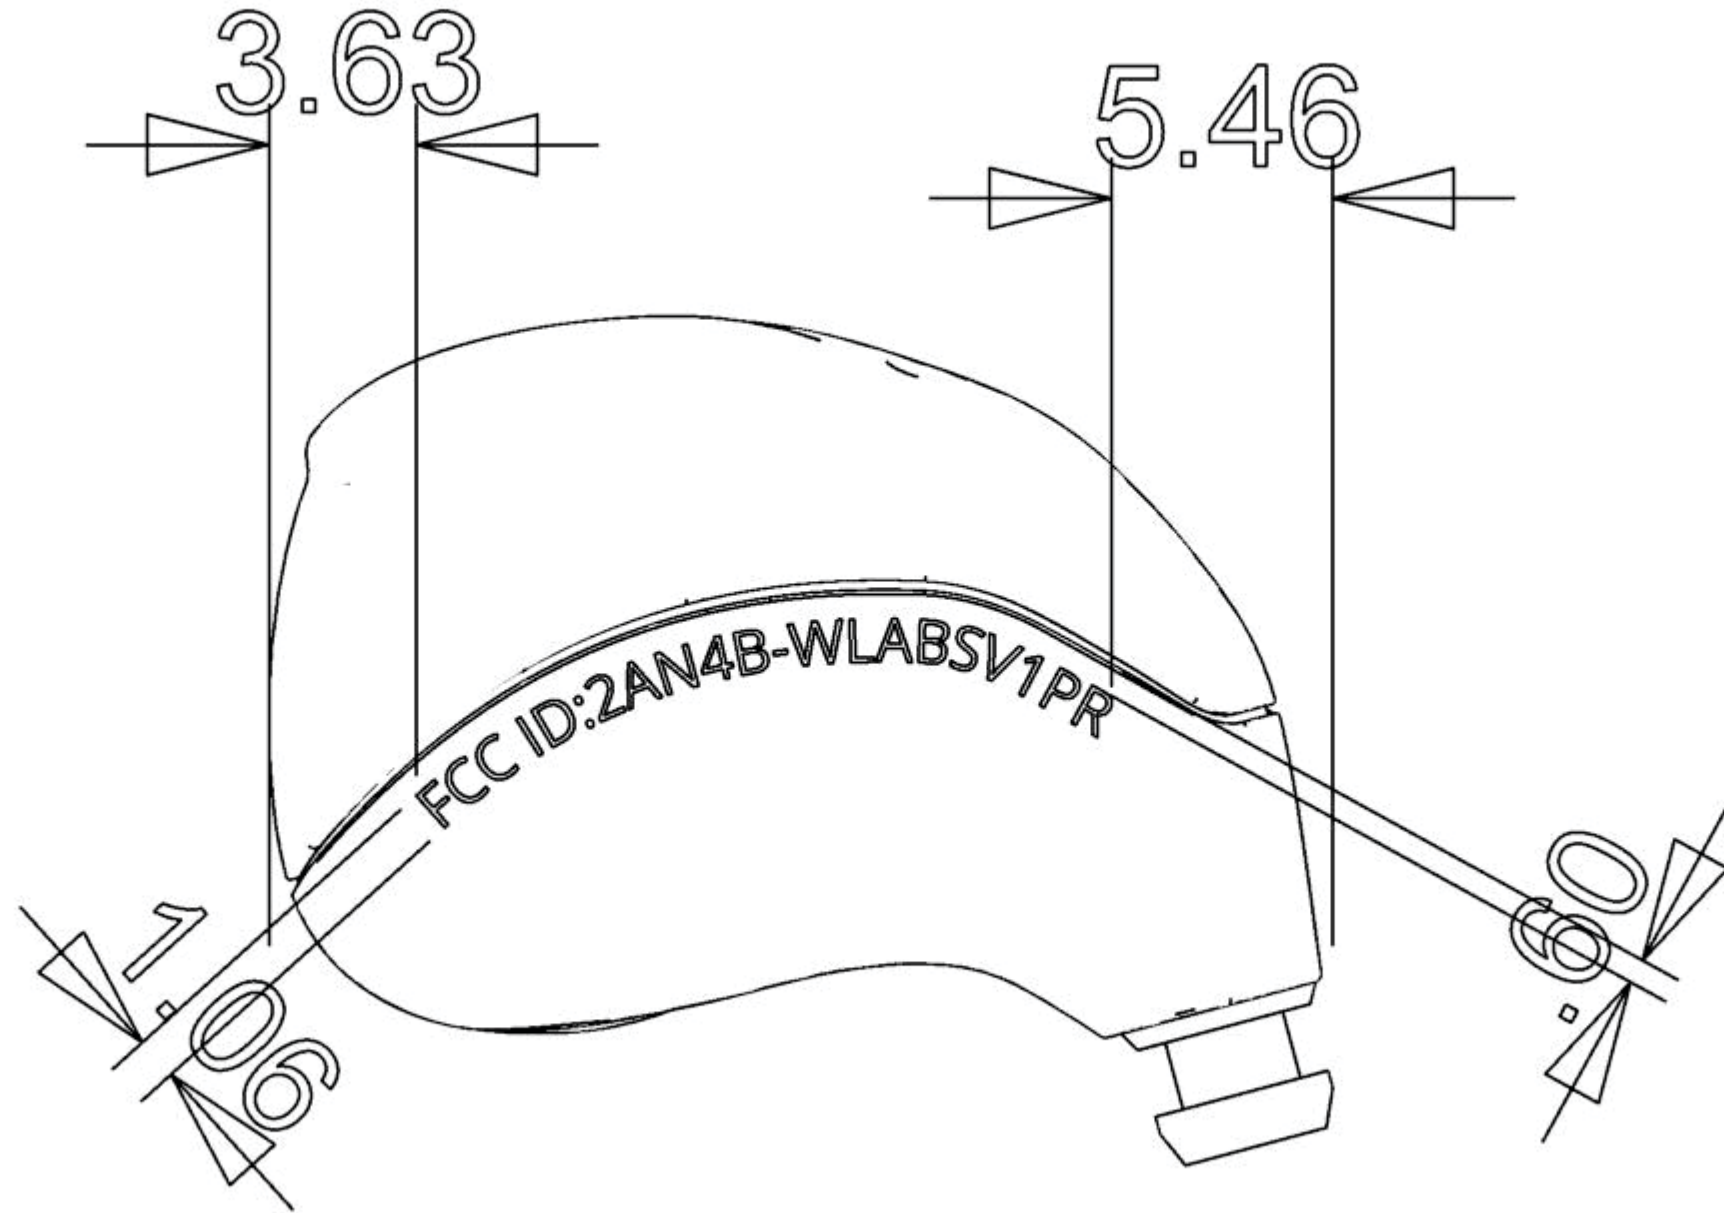

Left Earpiece

Right Earpiece

Black Earpieces

< Left

Right >

FCC ID:2AN4B-WLABSV1PL

Pantone Cool Gray 9C

FCC ID:2AN4B-WLABSV1PR

Pantone Cool Gray 9C

White Earpieces

< Left

Right >

FCC ID:2AN4B-WLABSV1PL

Pantone 441C

FCC ID:2AN4B-WLABSV1PR

Pantone 441C

Red Earpieces

< Left

Right >

FCC ID:2AN4B-WLABSV1PL

Pantone 1807C

FCC ID:2AN4B-WLABSV1PR

Pantone 1807C