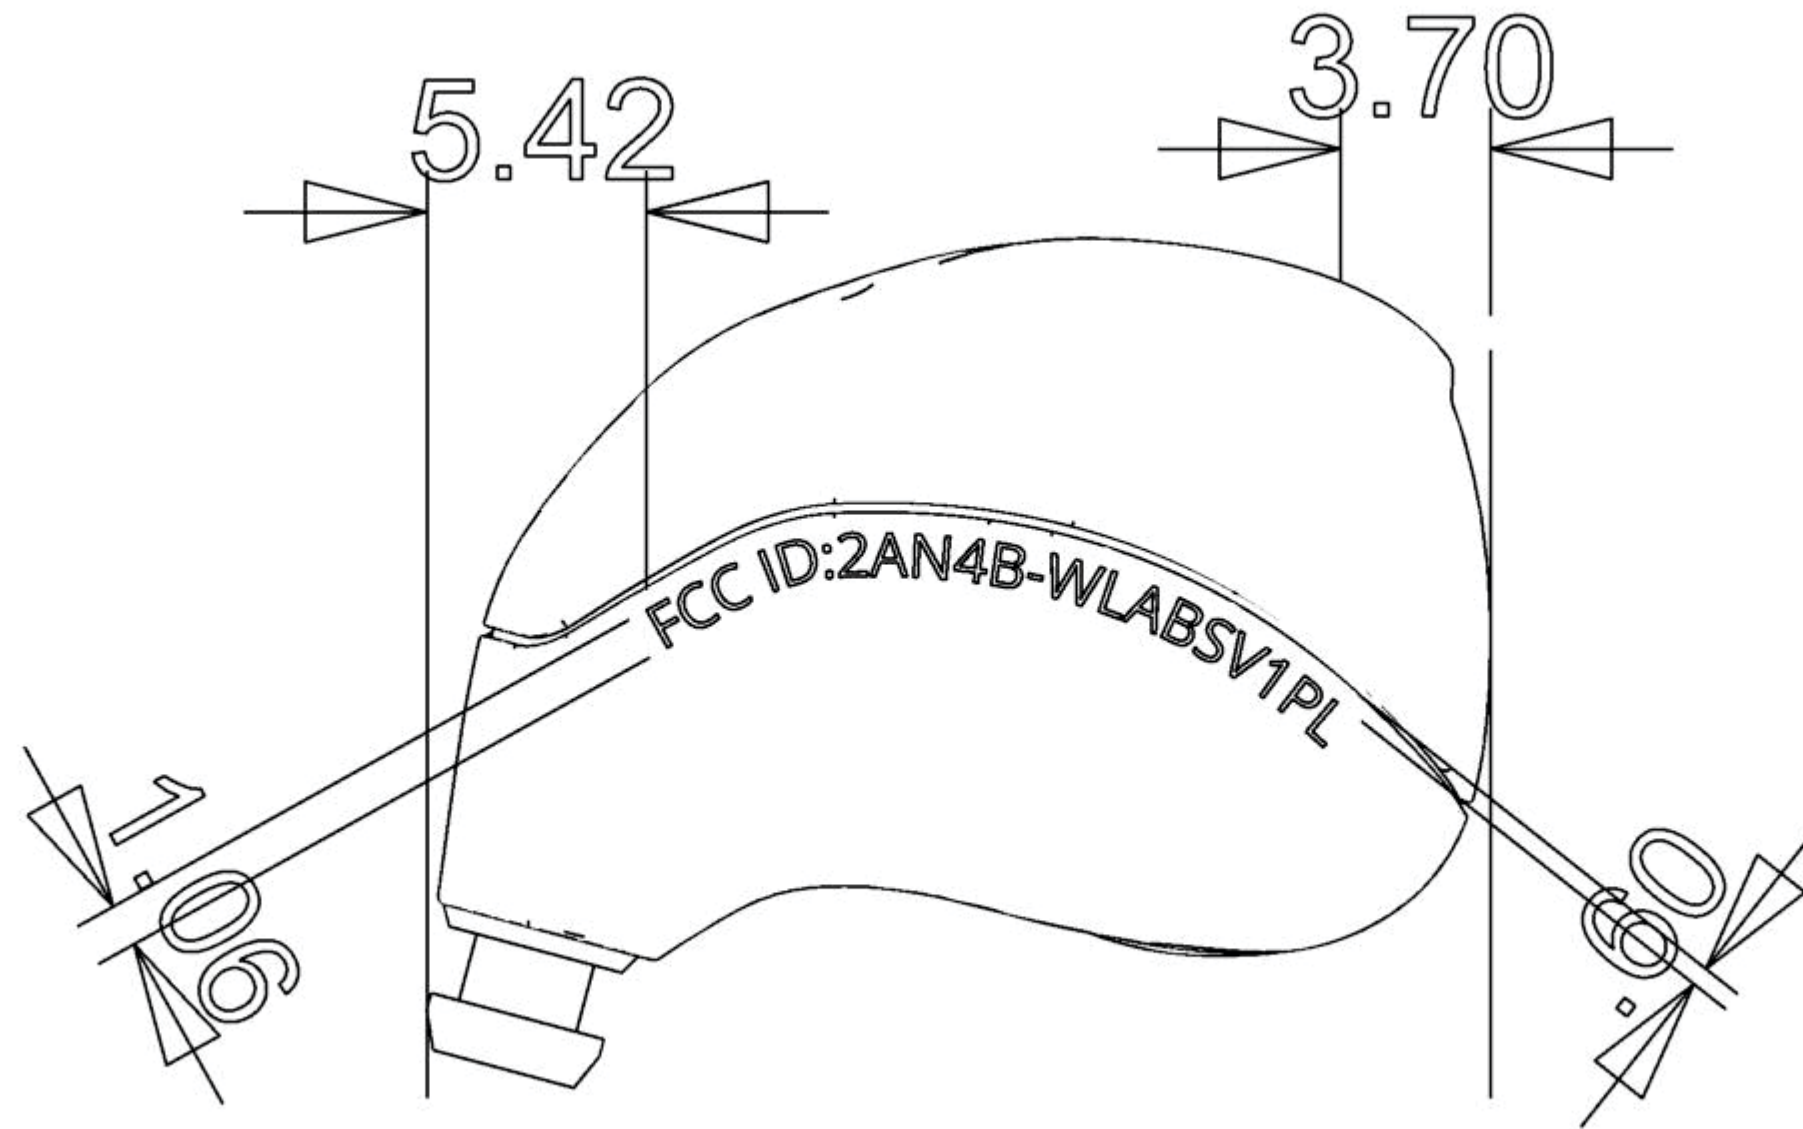

Left Earpiece

Right Earpiece

Black Earpieces

< Left

Right >

FCC ID:2AN4B-WLABSV1PL

Pantone Cool Gray 9C

FCC ID:2AN4B-WLABSV1PR

Pantone Cool Gray 9C

White Earpieces

< Left

Right >

FCC ID:2AN4B-WLABSV1PL

Pantone 441C

FCC ID:2AN4B-WLABSV1PR

Pantone 441C

Red Earpieces

< Left

Right >

FCC ID:2AN4B-WLABSV1PL

Pantone 1807C

FCC ID:2AN4B-WLABSV1PR

Pantone 1807C