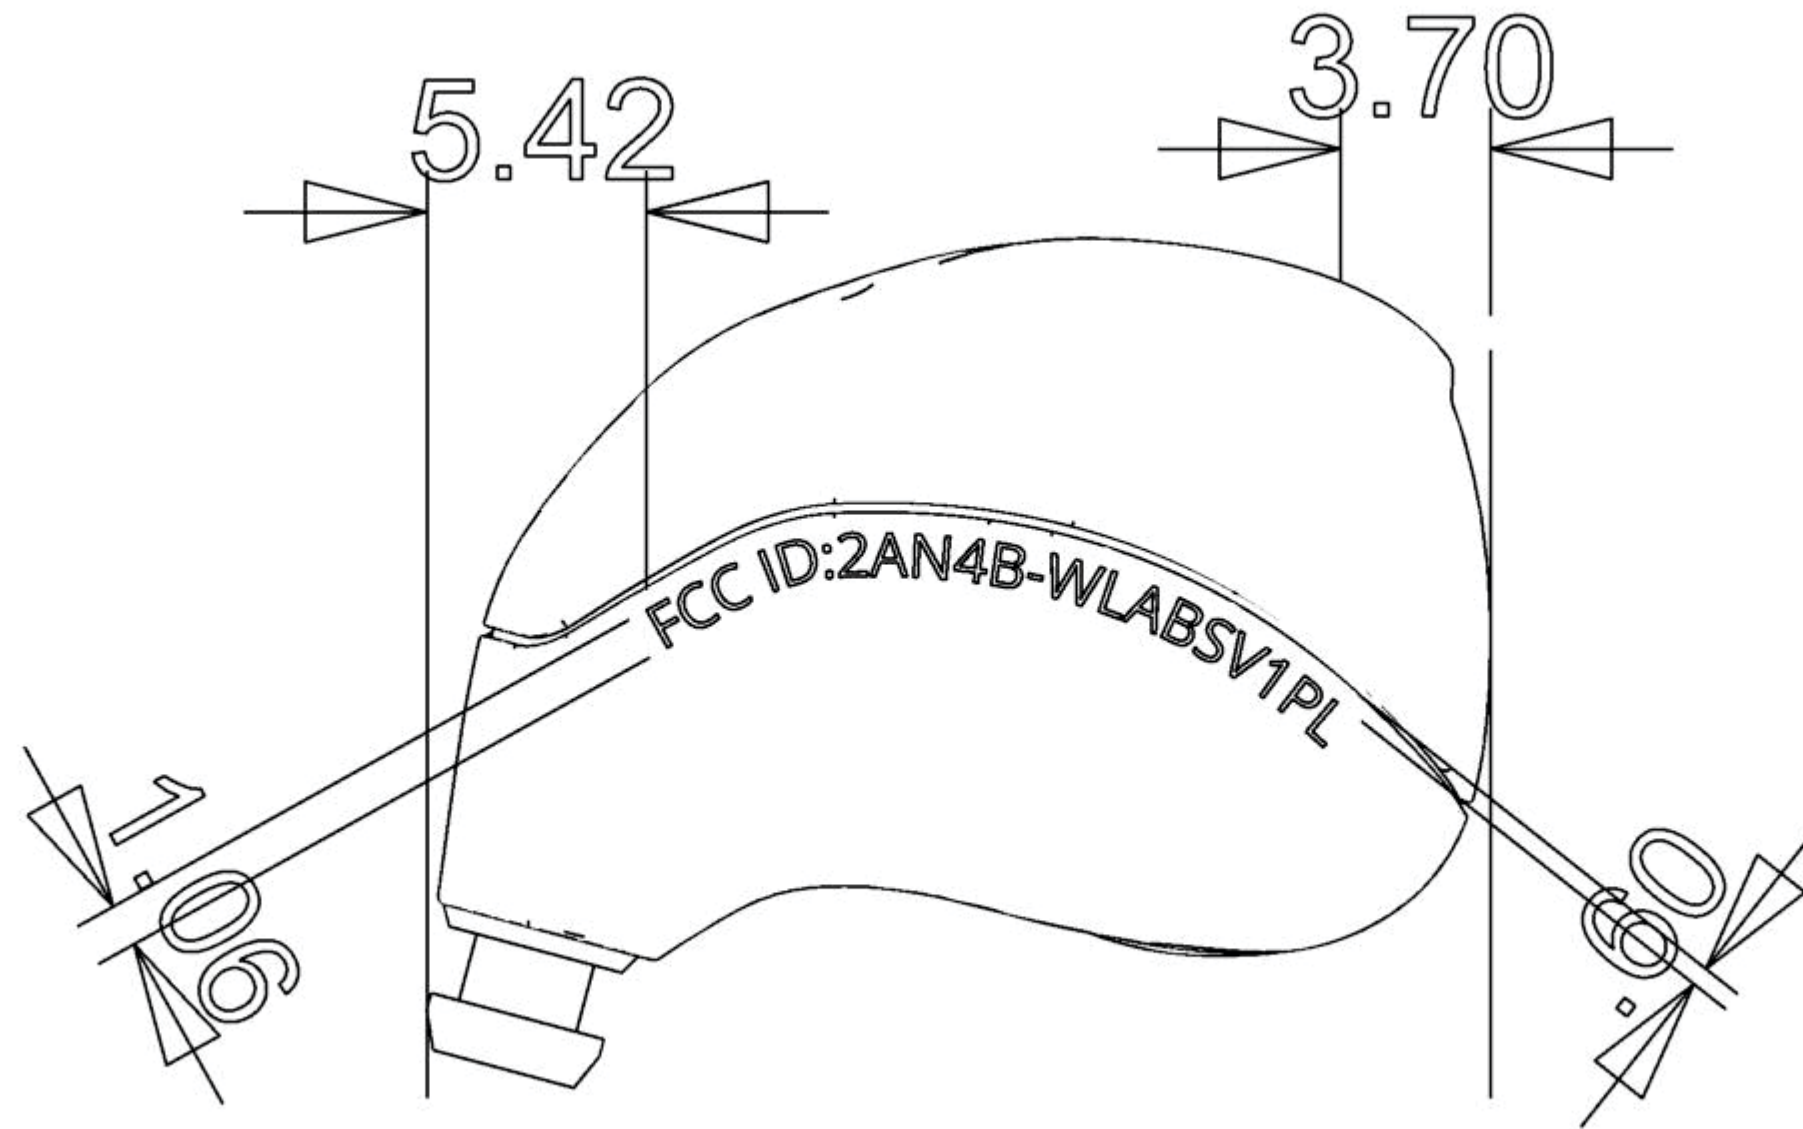

# Left Earpiece

# Right Earpiece

### Black Earpieces

< Left

Right >

FCC ID:2AN4B-WLABSV1PL

Pantone Cool Gray 9C

FCC ID:2AN4B-WLABSV1PR

Pantone Cool Gray 9C

### White Earpieces

< Left

Right >

FCC ID:2AN4B-WLABSV1PL

Pantone 441C

FCC ID:2AN4B-WLABSV1PR

Pantone 441C