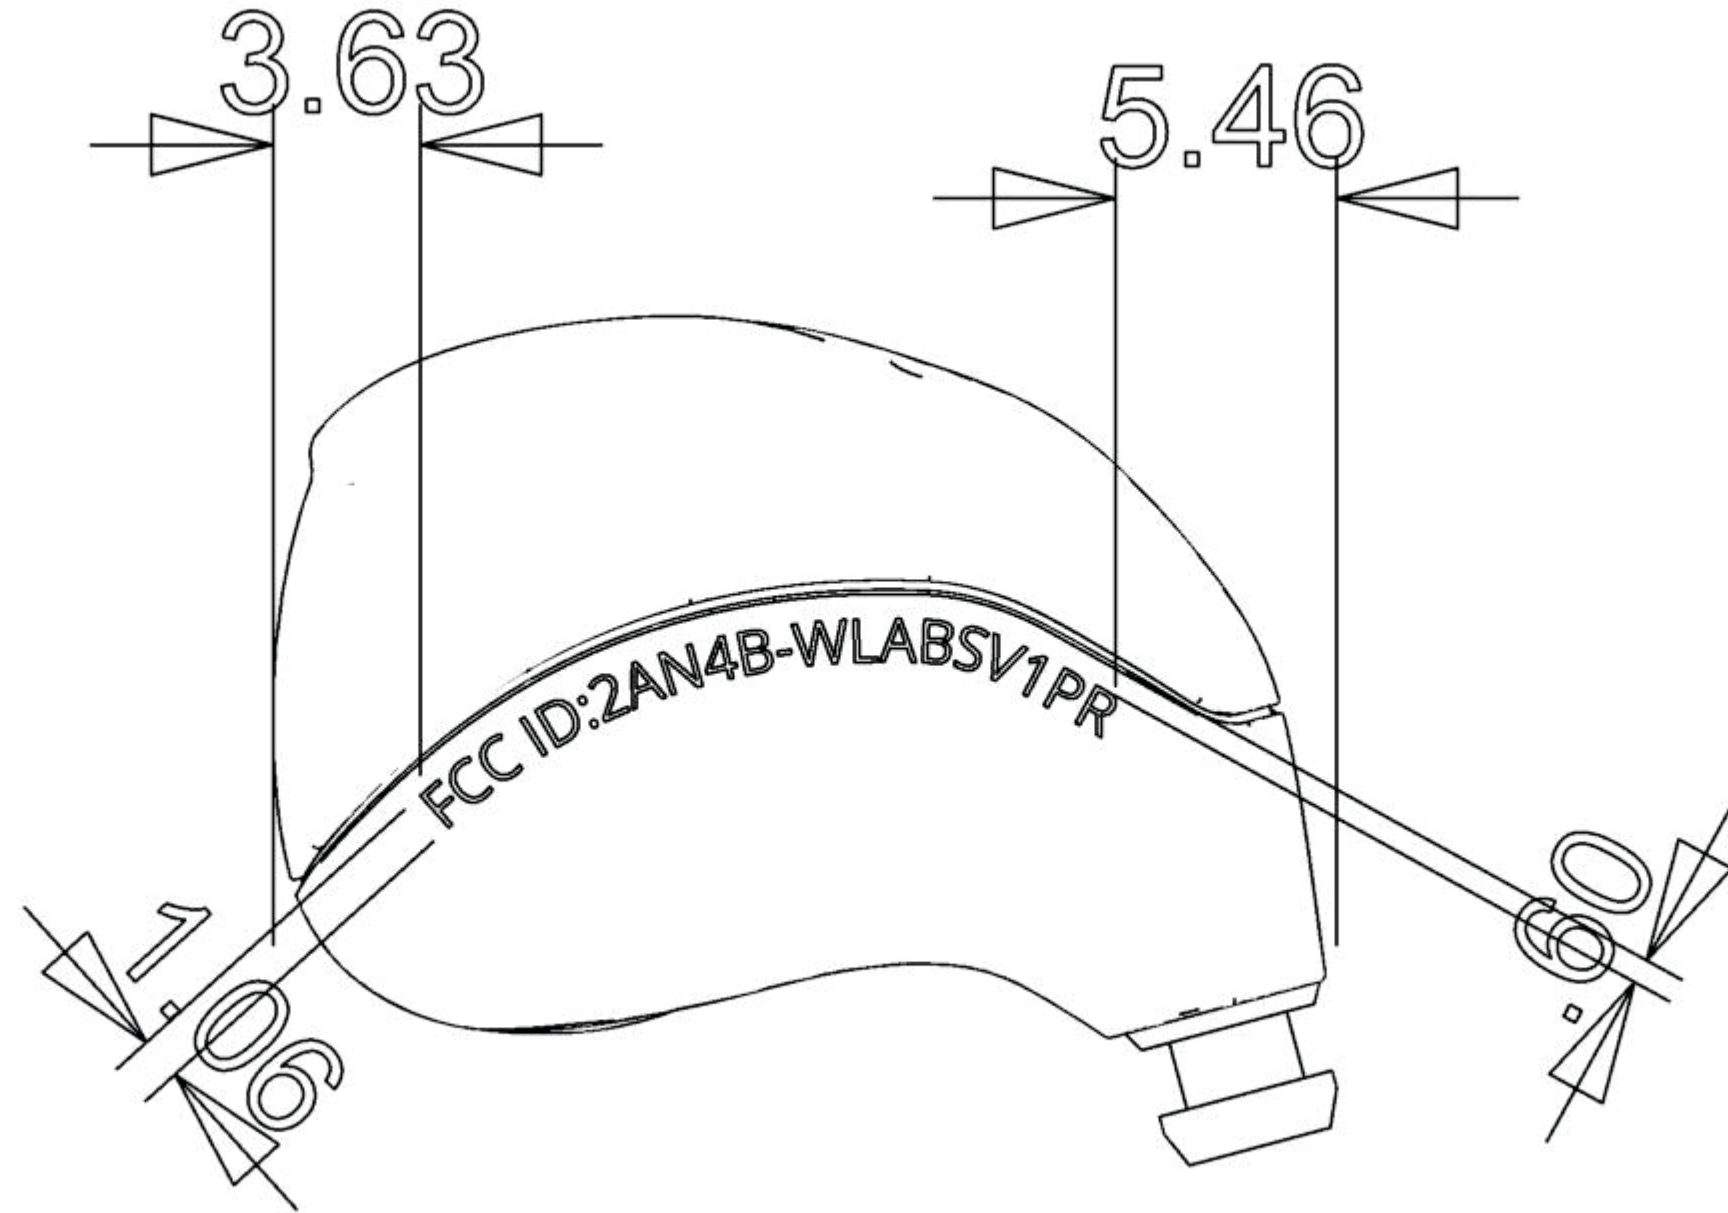

# Left Earpiece

# Right Earpiece

### Black Earpieces

< Left

Right >

FCC ID:2AN4B-WLABSV1PL

Pantone Cool Gray 9C

FCC ID:2AN4B-WLABSV1PR

Pantone Cool Gray 9C

### White Earpieces

< Left

Right >

FCC ID:2AN4B-WLABSV1PL

Pantone 441C

FCC ID:2AN4B-WLABSV1PR

Pantone 441C