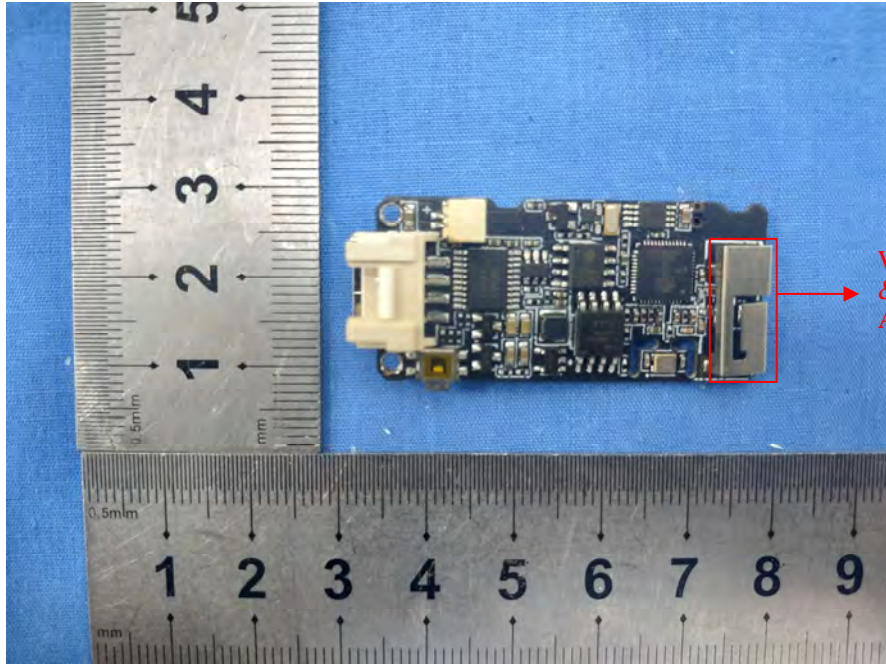

EXHIBIT B - EUT INTERNAL PHOTOGRAPHS

Model: Timer Camera F

Wi-Fi
& BLE & BT
Antenna

Model: Timer Camera X

Model: ESP32 TimerCAM

Wi-Fi
&BLE&BT
Antenna