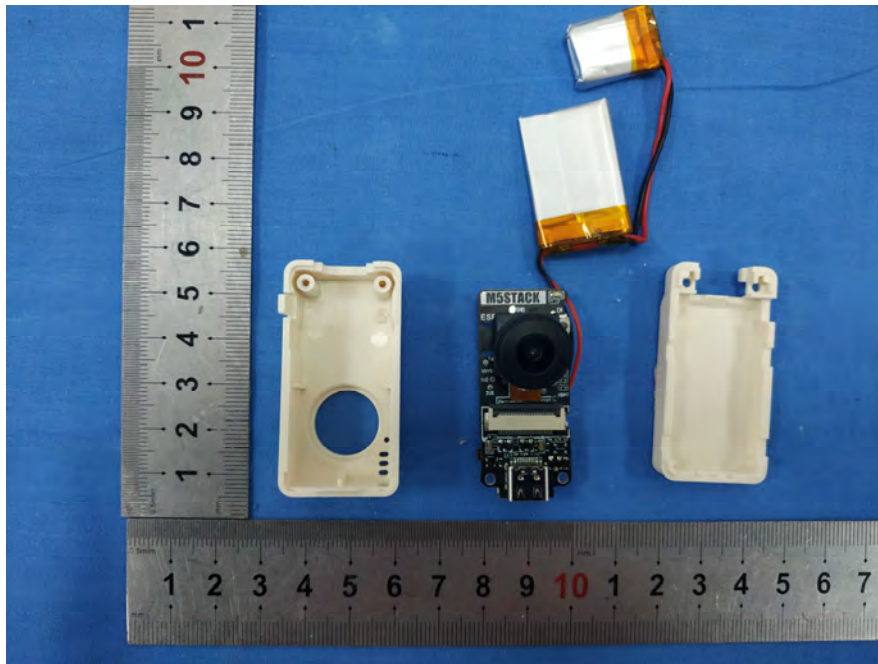

EXHIBIT B - EUT INTERNAL PHOTOGRAPHS

Model: Timer Camera F

Wi-Fi
& BLE & BT
Antenna

Model: Timer Camera X

Model: ESP32 TimerCAM

Wi-Fi
&BLE&BT
Antenna