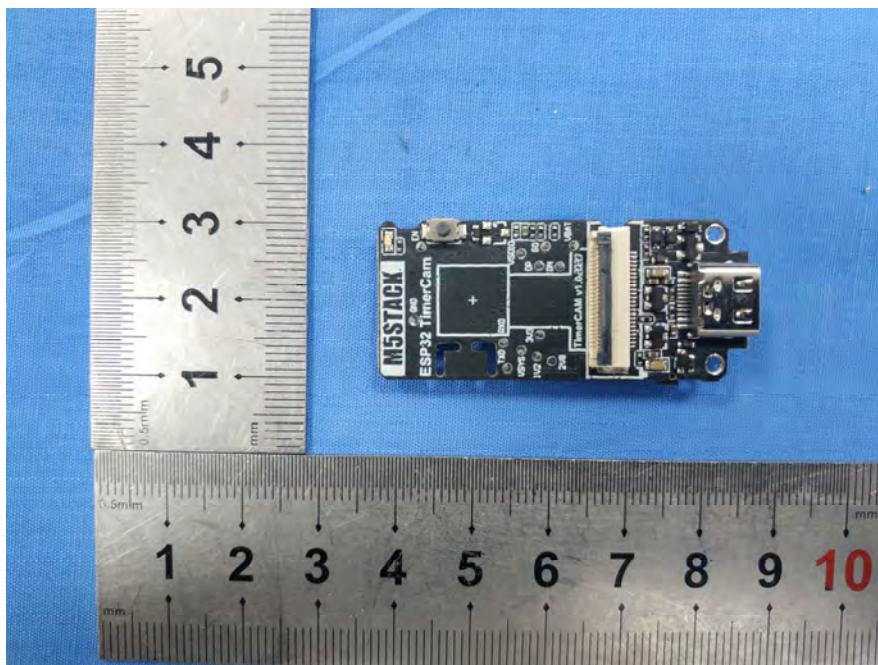

EXHIBIT B - EUT INTERNAL PHOTOGRAPHS

Model: Timer Camera F

Wi-Fi
& BLE & BT
Antenna

Model: Timer Camera X

Model: ESP32 TimerCAM

Wi-Fi
&BLE&BT
Antenna