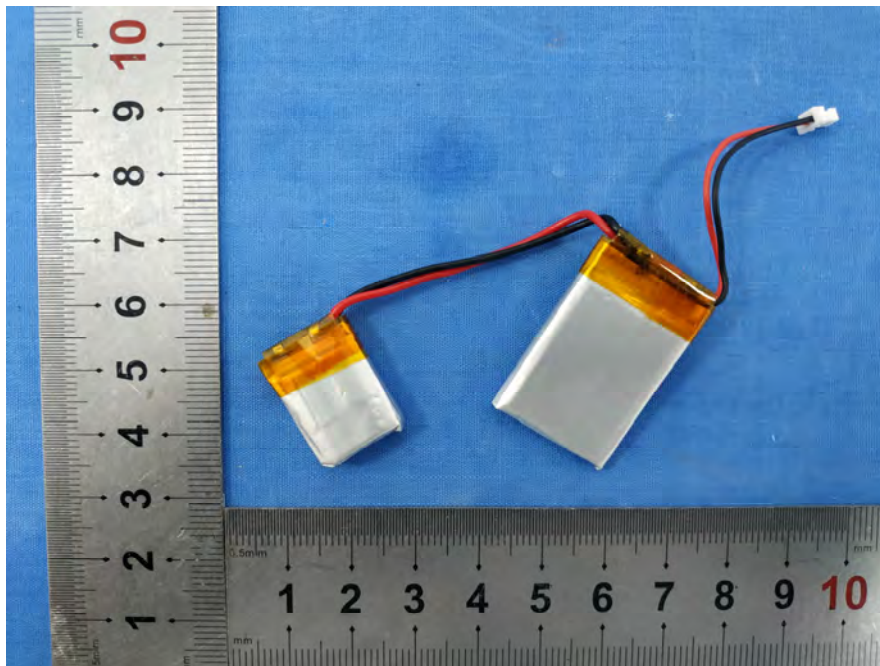

EXHIBIT B - EUT INTERNAL PHOTOGRAPHS

Model: Timer Camera F

Wi-Fi
& BLE & BT
Antenna

Model: Timer Camera X

Model: ESP32 TimerCAM

Wi-Fi
&BLE&BT
Antenna