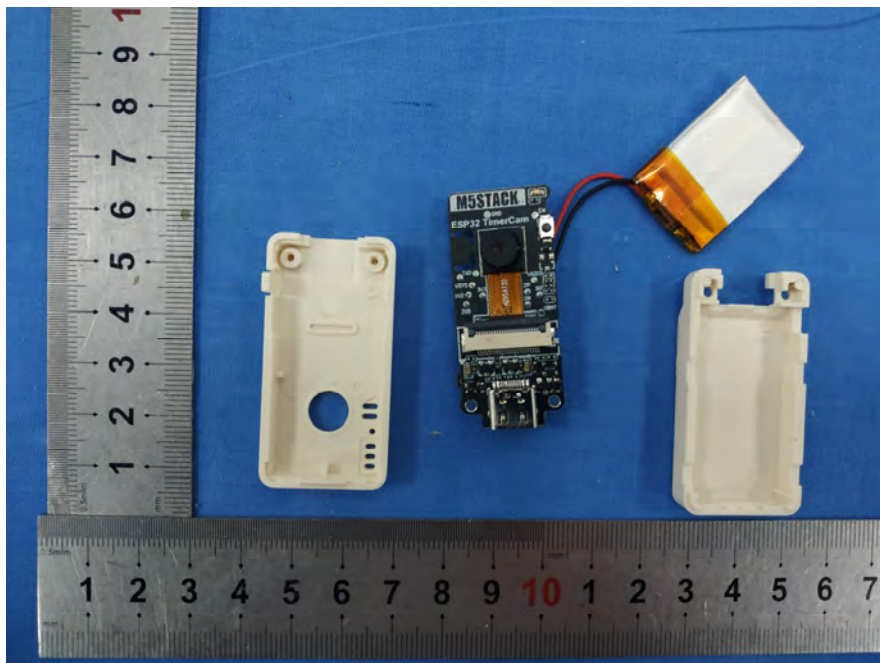

EXHIBIT B - EUT INTERNAL PHOTOGRAPHS

Model: Timer Camera F

Wi-Fi
& BLE & BT
Antenna

Model: Timer Camera X

Model: ESP32 TimerCAM

Wi-Fi
&BLE&BT
Antenna