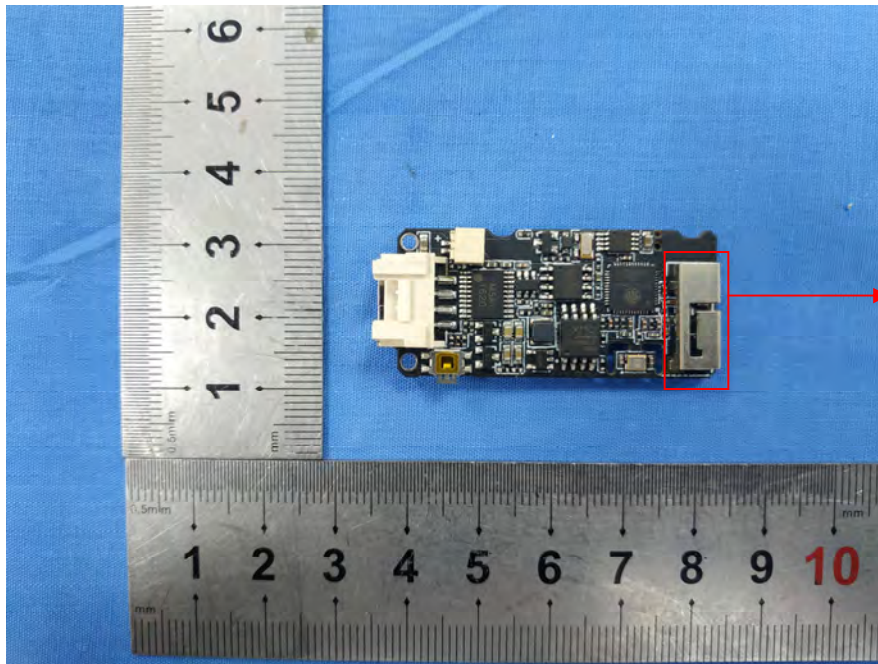

EXHIBIT B - EUT INTERNAL PHOTOGRAPHS

Model: Timer Camera F

Wi-Fi
& BLE & BT
Antenna

Model: Timer Camera X

Model: ESP32 TimerCAM

Wi-Fi
&BLE&BT
Antenna