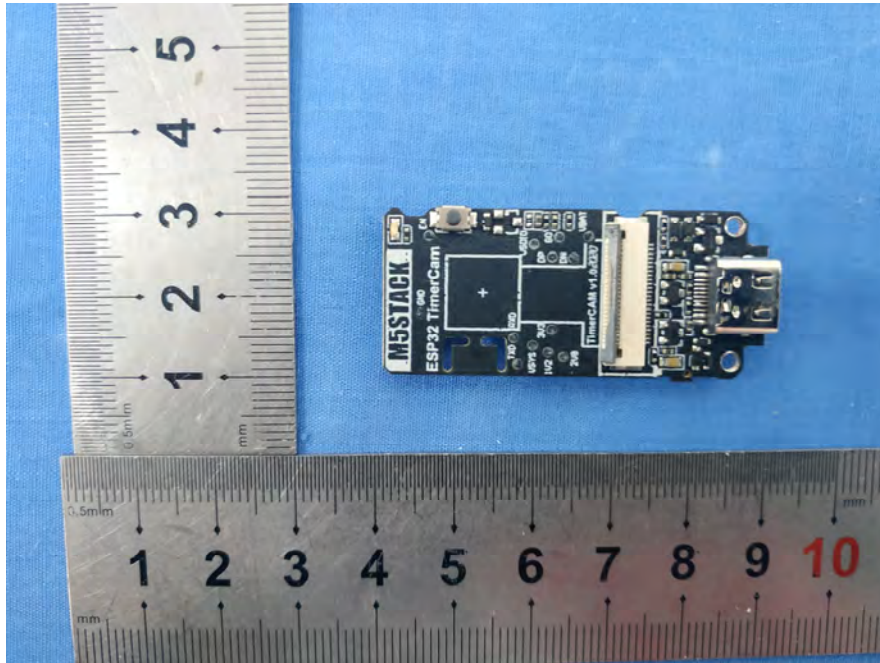

EXHIBIT B - EUT INTERNAL PHOTOGRAPHS

Model: Timer Camera F

Wi-Fi
& BLE & BT
Antenna

Model: Timer Camera X

Model: ESP32 TimerCAM

Wi-Fi
&BLE&BT
Antenna