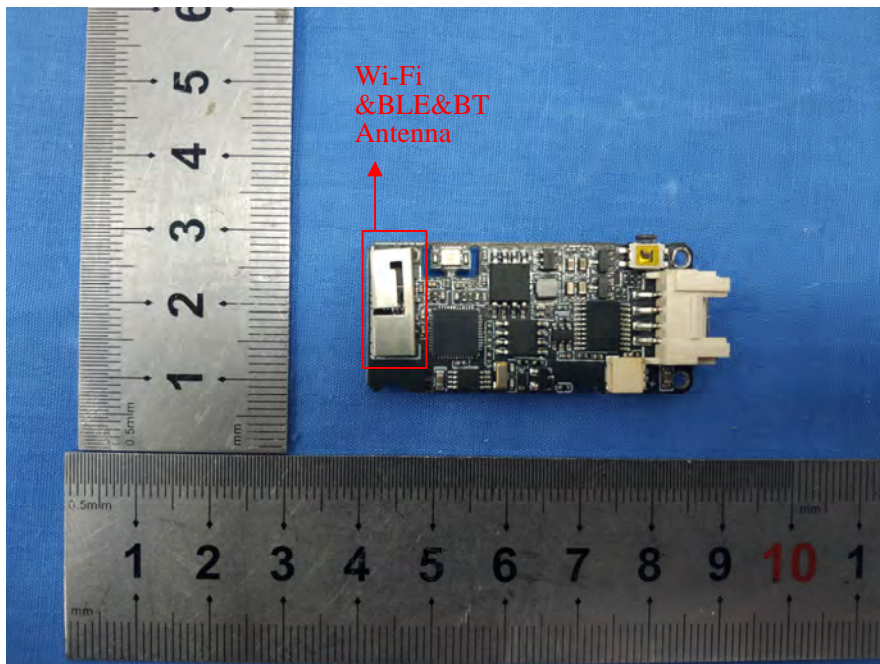

EXHIBIT B - EUT INTERNAL PHOTOGRAPHS

Model: Timer Camera F

Wi-Fi
& BLE & BT
Antenna

Model: Timer Camera X

Model: ESP32 TimerCAM

Wi-Fi
&BLE&BT
Antenna