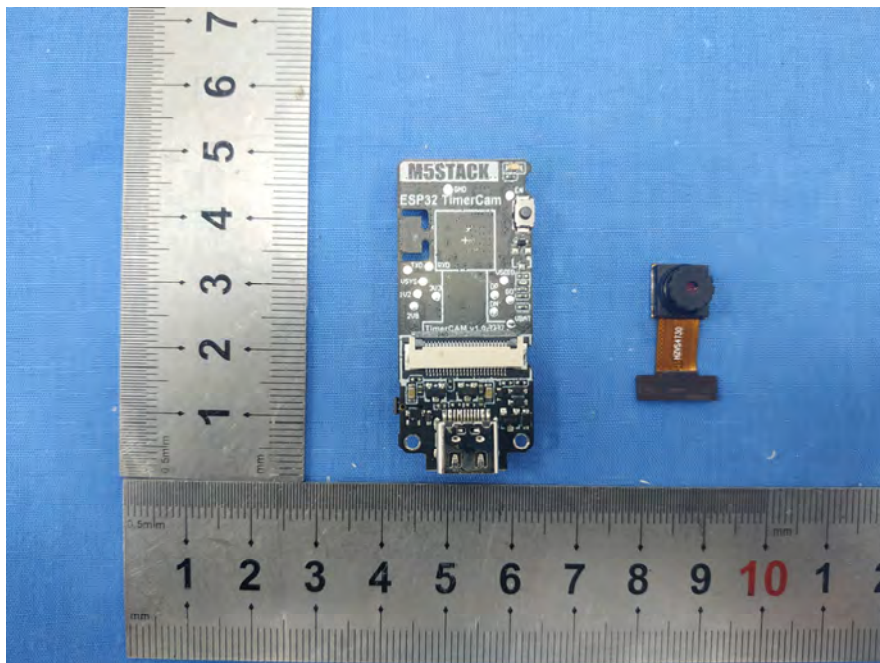

EXHIBIT B - EUT INTERNAL PHOTOGRAPHS

Model: Timer Camera F

Wi-Fi
& BLE & BT
Antenna

Model: Timer Camera X

Model: ESP32 TimerCAM

Wi-Fi
&BLE&BT
Antenna