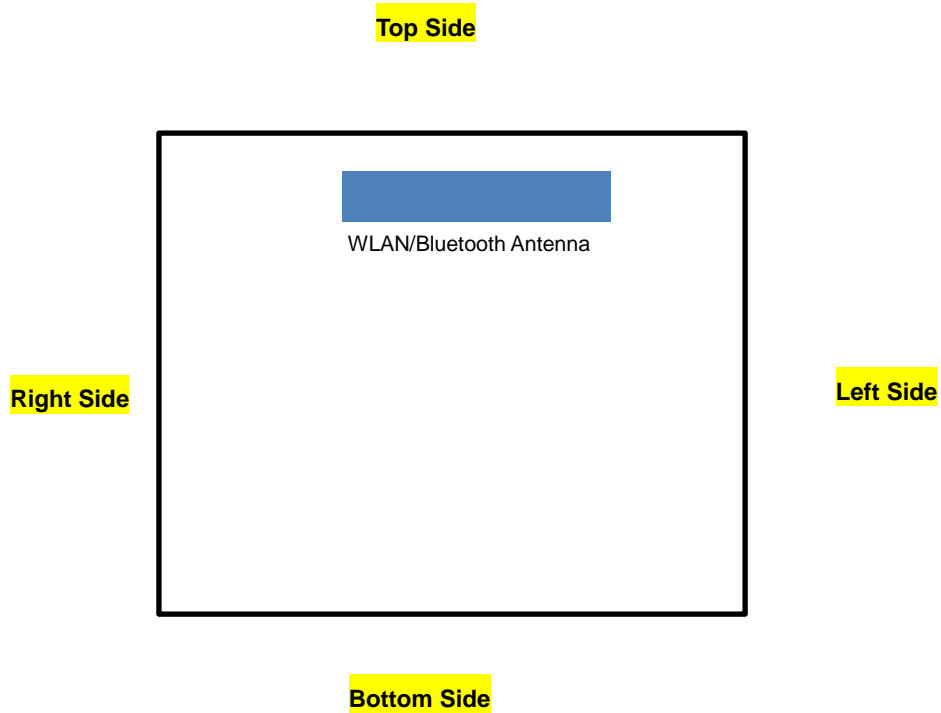

Appendix D. SAR Test Setup Photos

Body Exposure Condition

Front, Test Separation 0 mm

Back, Test Separation 0 mm

Left Side, Test Separation 0 mm

Right Side, Test Separation 0 mm

Bottom Side, Test Separation 0 mm

Top Side, Test Separation 0 mm

Antenna Location

Back View

Length: 54mm
Width: 54mm