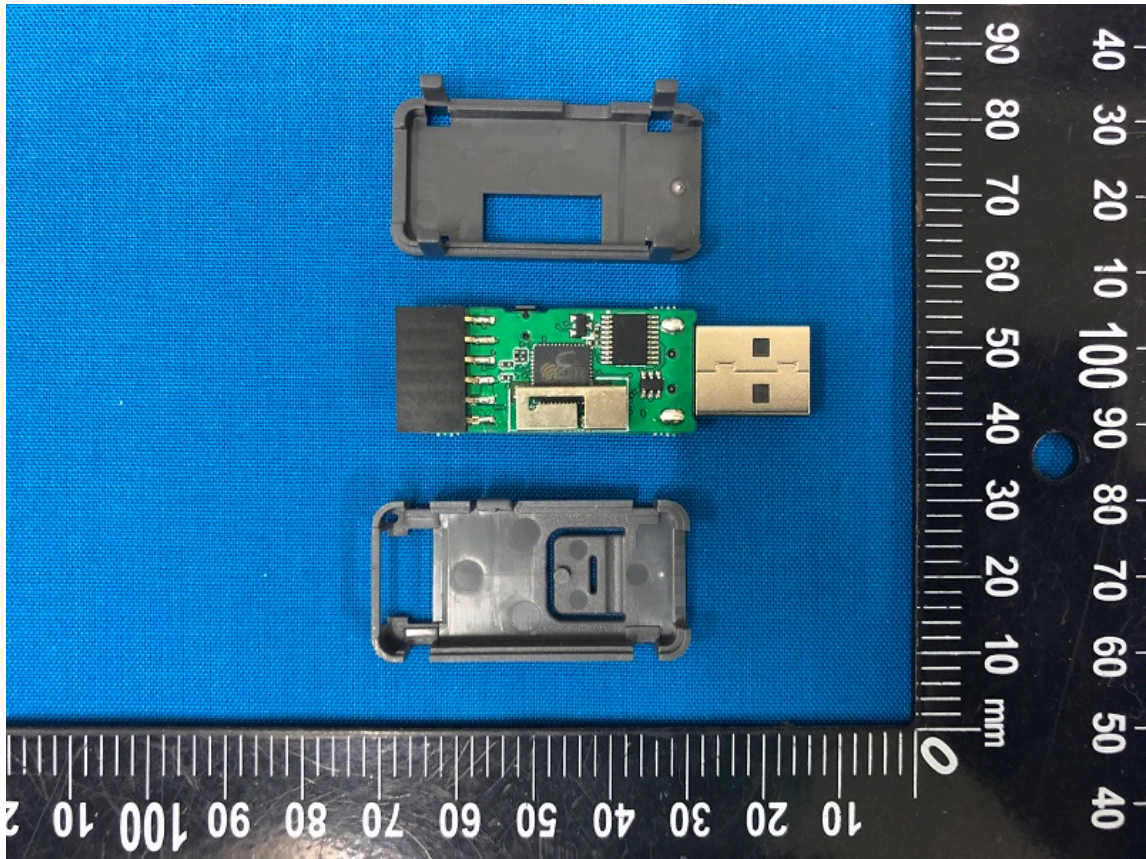

Internal Photographs

Main Model: M5AtomU

Antenna

Series Model: BoksLINK

Antenna

******* END OF REPORT *******