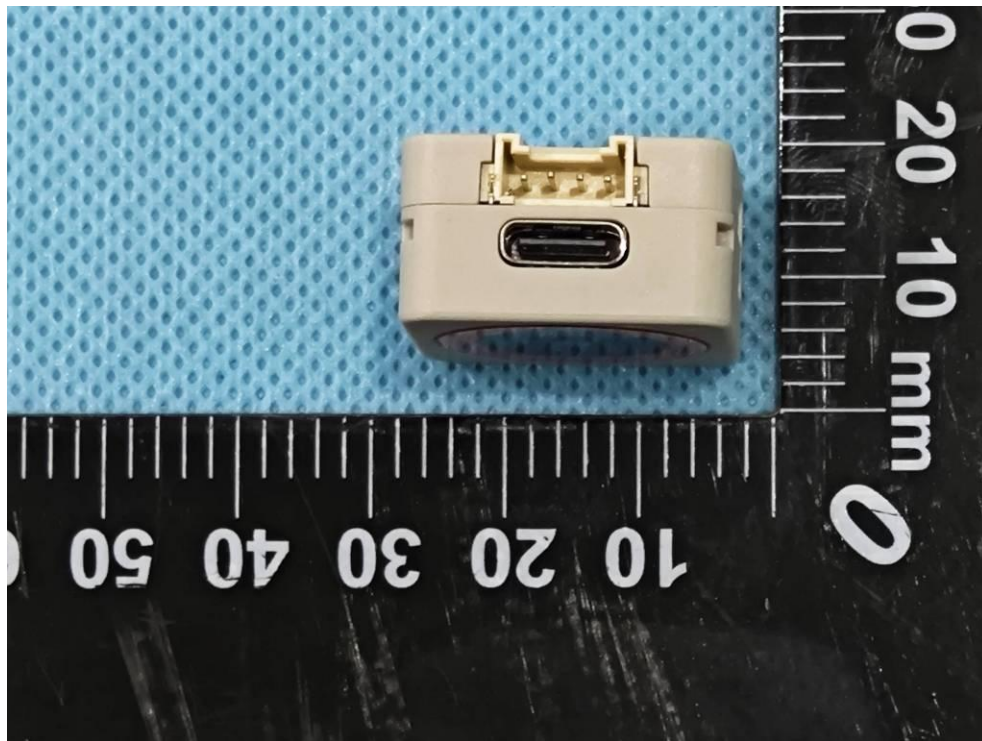

EUT EXTERNAL PHOTOGRAPHS

Model: AtomS3R

Model: AtomS3R Cam

Model: AtomS3R Ext

Model: AtomS3R Lite

Accessories