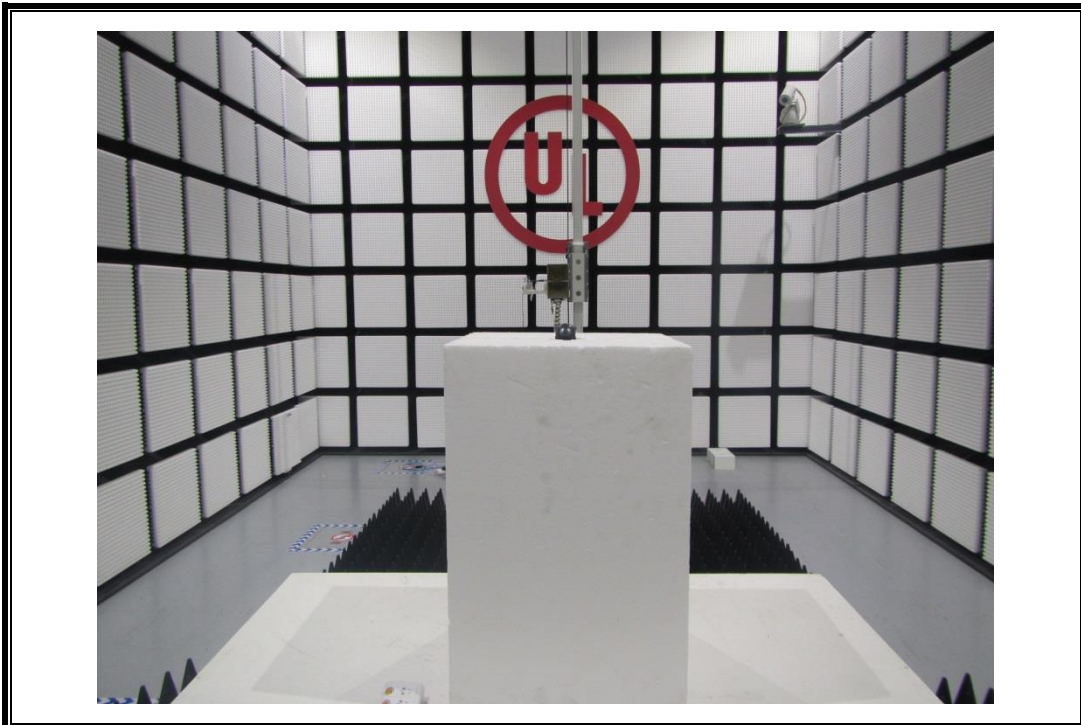

Appendix II

Setup Photographs

RADIATED RF MEASUREMENT SETUP (30MHz ~ 1 GHz)

RADIATED RF MEASUREMENT SETUP (ABOVE 1 GHz- X axis)

RADIATED RF MEASUREMENT SETUP (ABOVE 1 GHz- Y axis)

RADIATED RF MEASUREMENT SETUP (ABOVE 1 GHz- Z axis)