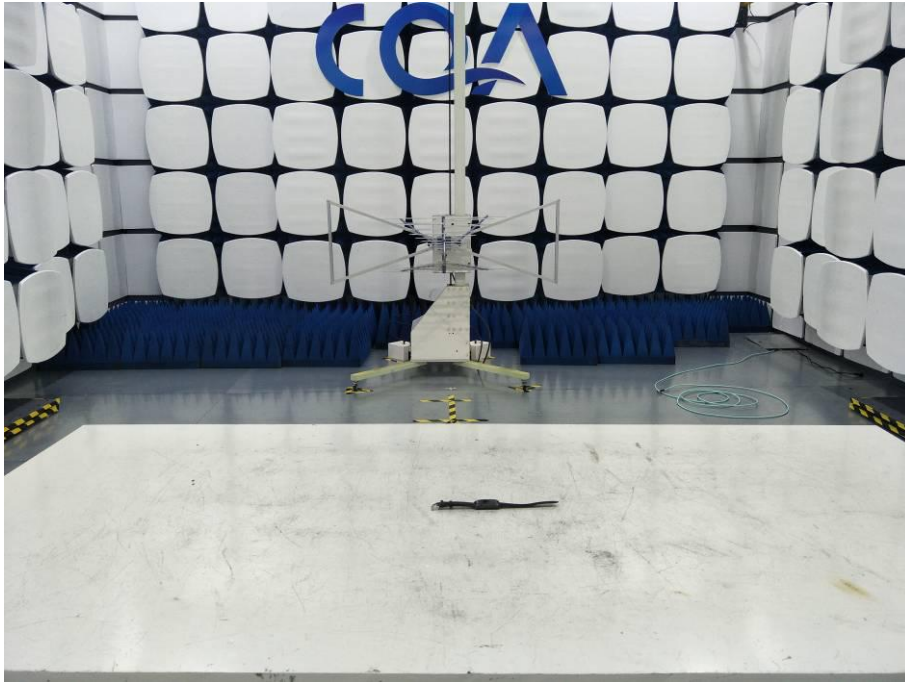

# 1 Photographs - EUT Test Setup

## 1.1 Radiated Spurious Emission

30MHz~1GHz:

Above 1GHz: