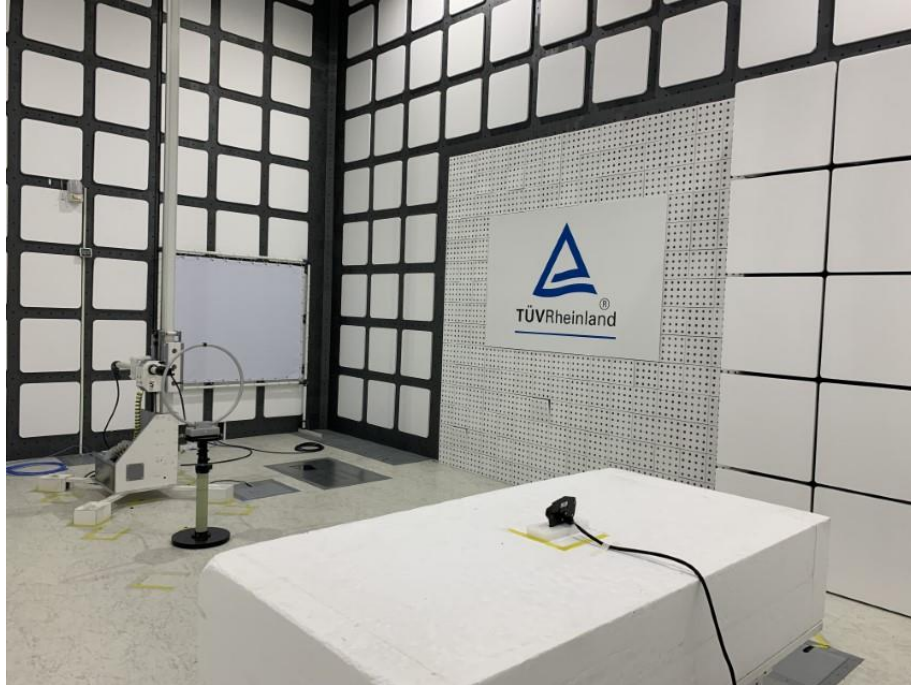

Product: 77GHz millimeter wave radar sensor for vehicle advanced turn assist system

Type Identification: B122-036

Photograph 1: Test Setup for Spurious Emissions (Front View 1)

Photograph 2: Test Setup for Spurious Emissions (Front View 2)

Product: 77GHz millimeter wave radar sensor for vehicle advanced turn assist system
Type Identification: B122-036

Photograph 3: Test Setup for Spurious Emissions (Back View 1)

Photograph 4: Test Setup for Spurious Emissions (Back View 2)