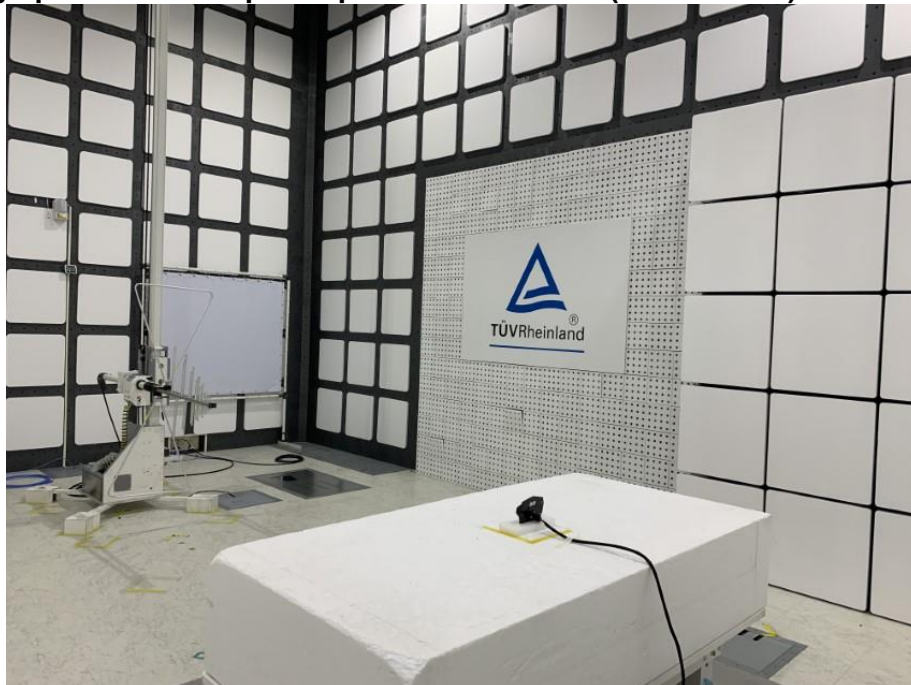

Product: 77GHz millimeter wave radar sensor for vehicle advanced turn assist system

Type Identification: B122-036

Photograph 1: Test Setup for Spurious Emissions (Front View 1)

Photograph 2: Test Setup for Spurious Emissions (Front View 2)

Product: 77GHz millimeter wave radar sensor for vehicle advanced turn assist system
Type Identification: B122-036

Photograph 3: Test Setup for Spurious Emissions (Back View 1)

Photograph 4: Test Setup for Spurious Emissions (Back View 2)