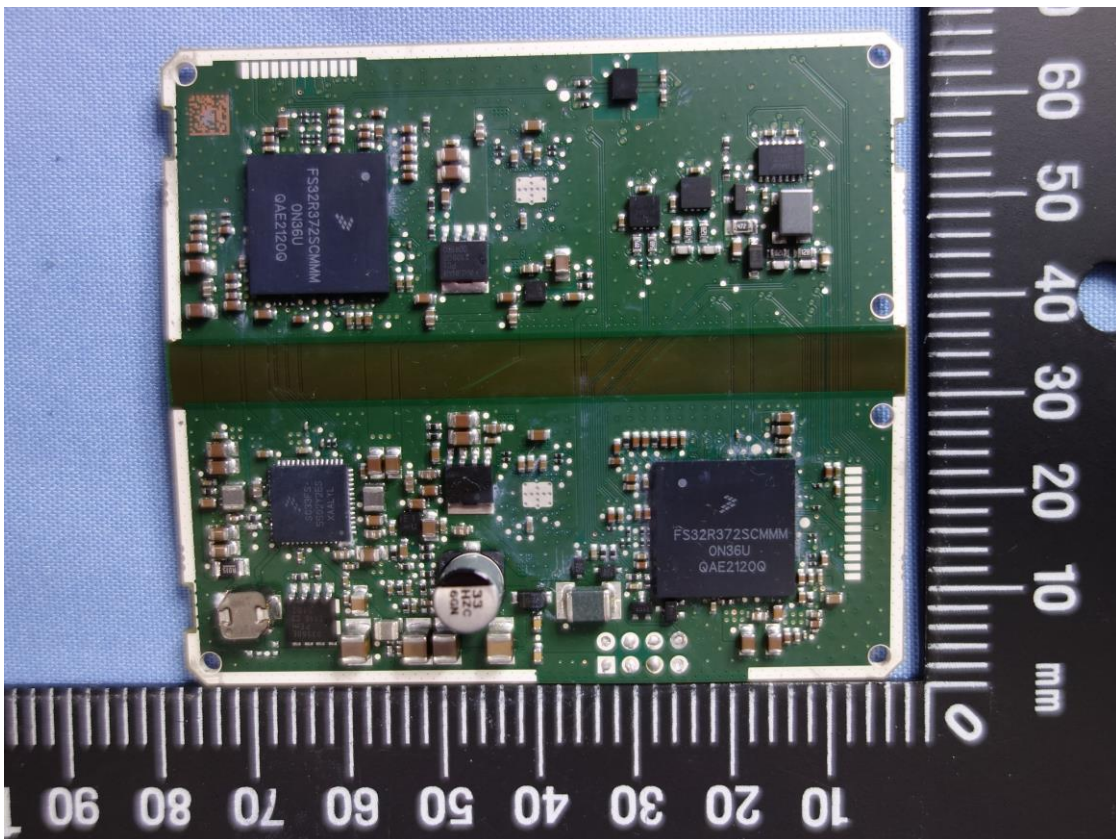

Product: 77GHz millimeter wave radar sensor for vehicle advanced turn assist system  
Type Identification: B122-036

Product: 77GHz millimeter wave radar sensor for vehicle advanced turn assist system  
Type Identification: B122-036