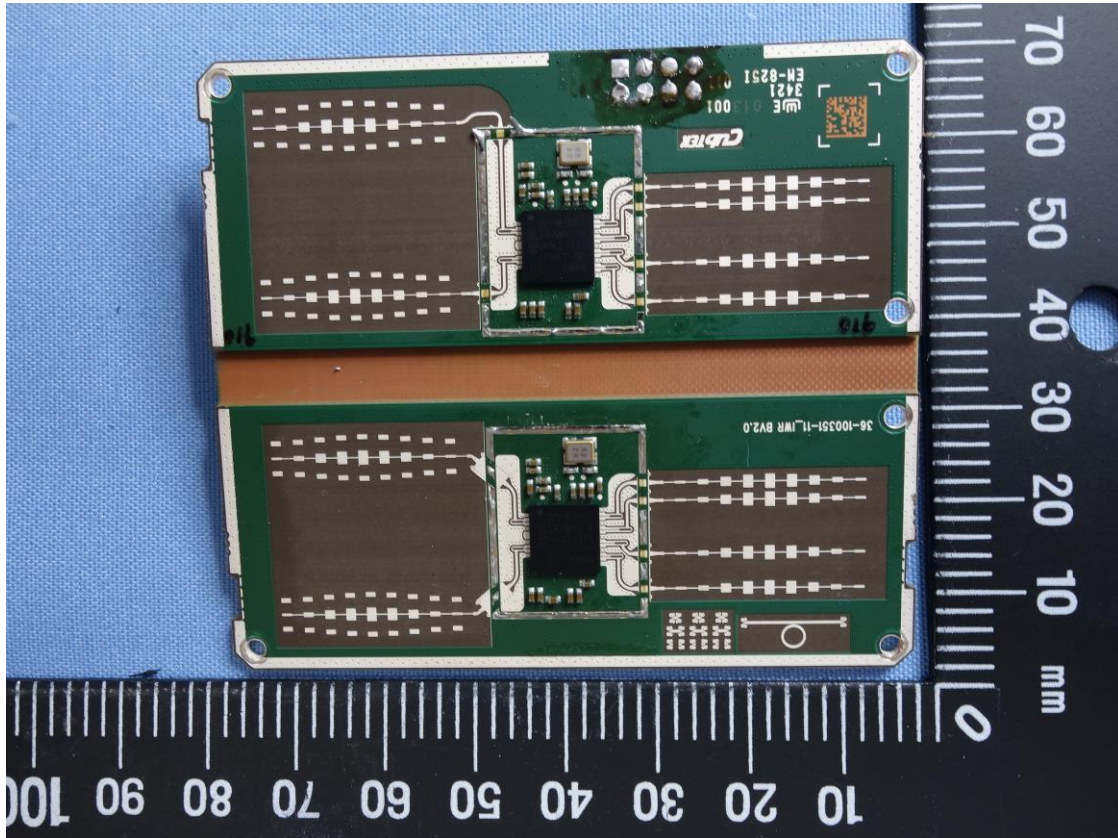

Product: 77GHz millimeter wave radar sensor for vehicle advanced turn assist system  
Type Identification: B122-036

Product: 77GHz millimeter wave radar sensor for vehicle advanced turn assist system  
Type Identification: B122-036