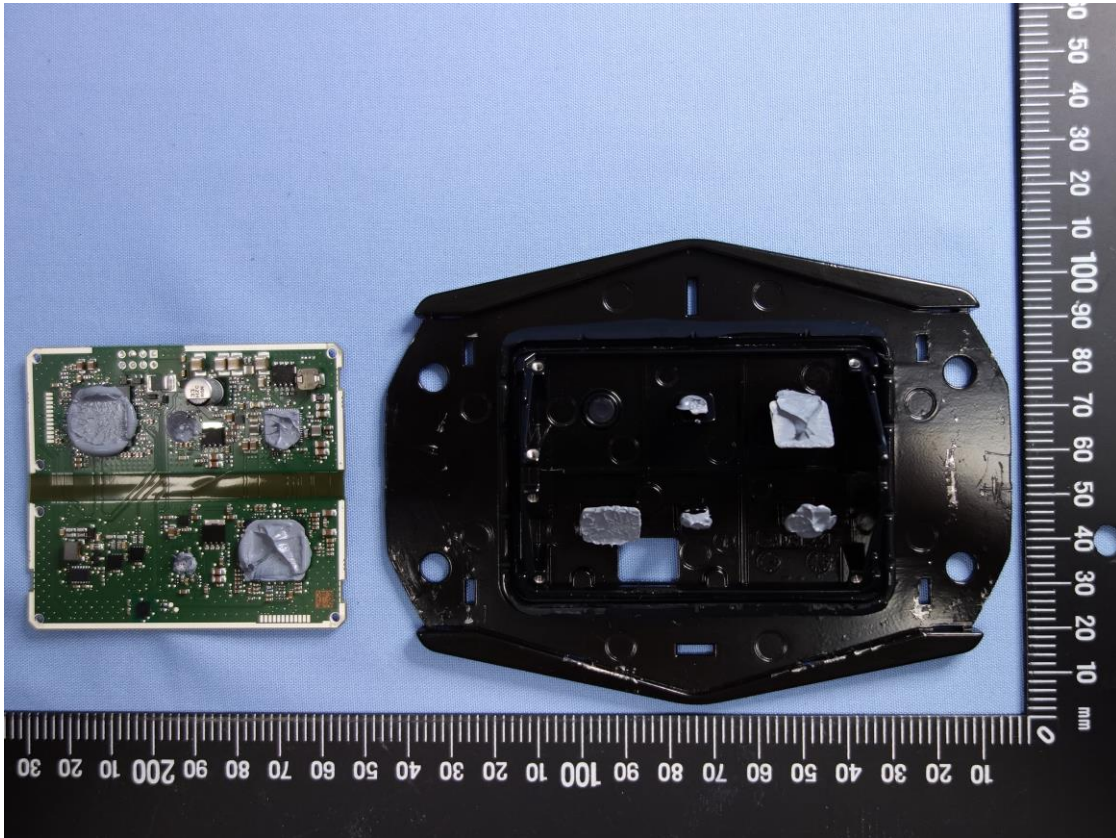

Product: 77GHz millimeter wave radar sensor for vehicle advanced turn assist system  
Type Identification: B122-036

Product: 77GHz millimeter wave radar sensor for vehicle advanced turn assist system  
Type Identification: B122-036