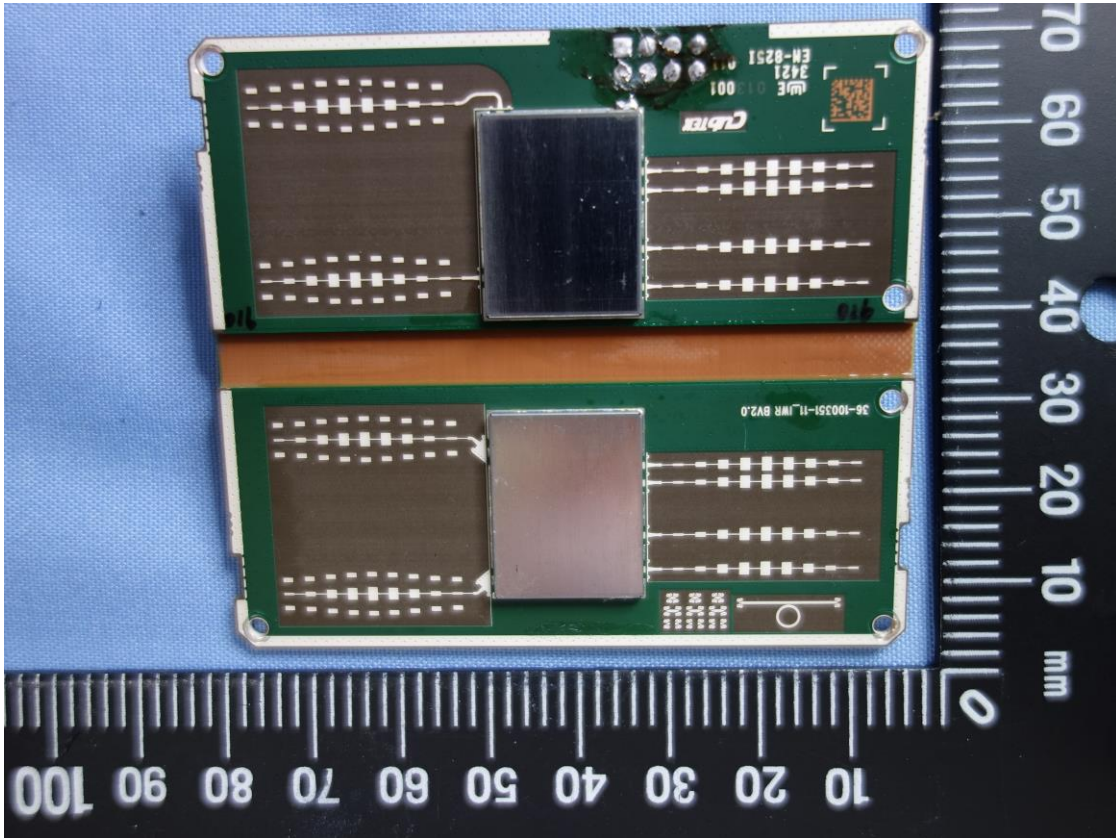

Product: 77GHz millimeter wave radar sensor for vehicle advanced turn assist system  
Type Identification: B122-036

Product: 77GHz millimeter wave radar sensor for vehicle advanced turn assist system  
Type Identification: B122-036