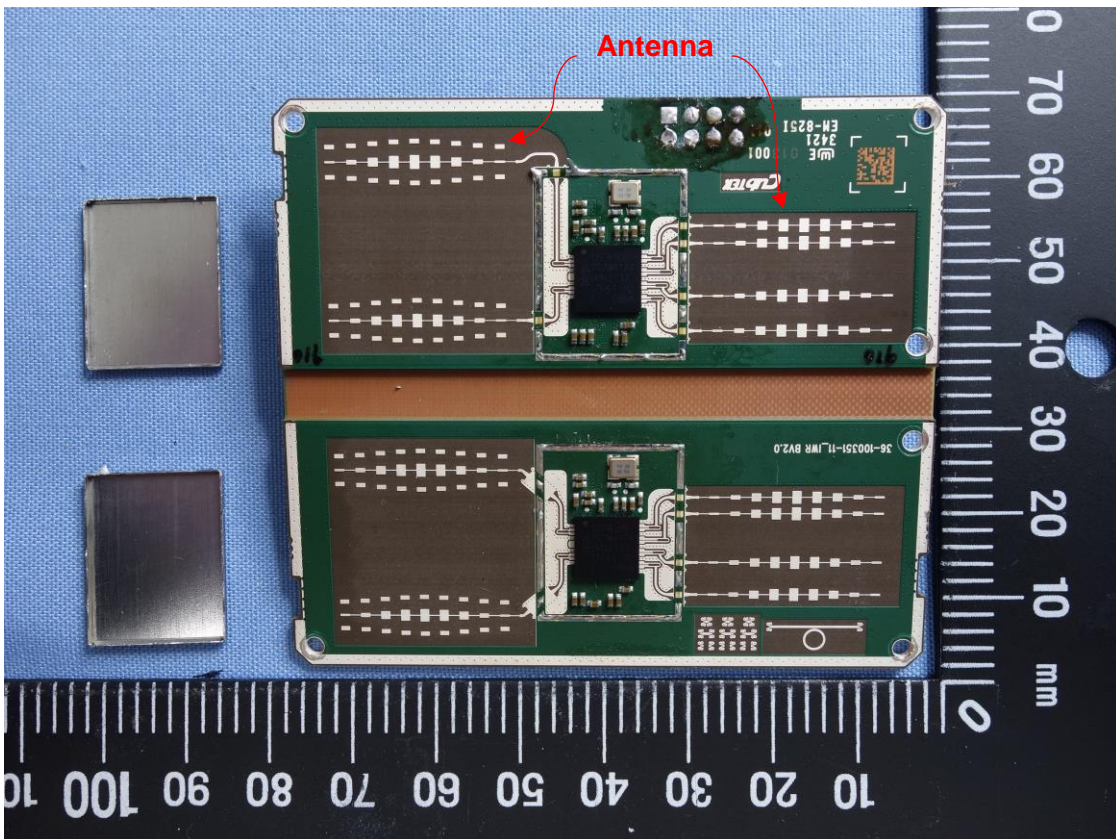

Product: 77GHz millimeter wave radar sensor for vehicle advanced turn assist system  
Type Identification: B122-036

Product: 77GHz millimeter wave radar sensor for vehicle advanced turn assist system  
Type Identification: B122-036