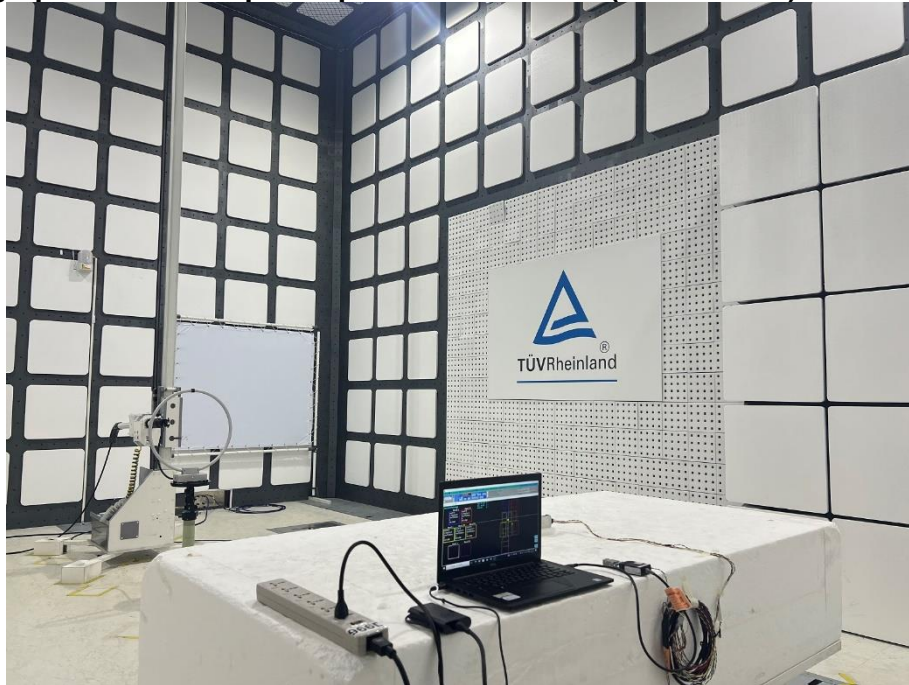

Product: INTERIOR RADAR CONTROLLER

Type Identification: B122-084

Photograph 1: Test Setup for Spurious Emissions (Front View 1)

Photograph 2: Test Setup for Spurious Emissions (Front View 2)

Product: INTERIOR RADAR CONTROLLER

Type Identification: B122-084

Photograph 3: Test Setup for Spurious Emissions (Back View 1)

Photograph 4: Test Setup for Spurious Emissions (Back View 2)

Product: INTERIOR RADAR CONTROLLER

Type Identification: B122-084