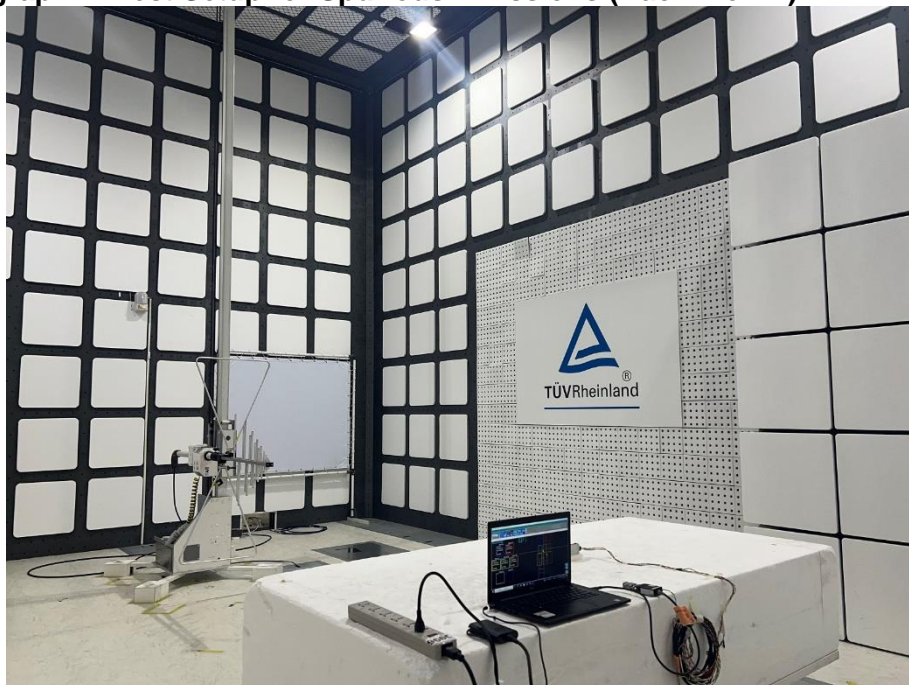

Product: INTERIOR RADAR CONTROLLER

Type Identification: B122-084

Photograph 1: Test Setup for Spurious Emissions (Front View 1)

Photograph 2: Test Setup for Spurious Emissions (Front View 2)

Product: INTERIOR RADAR CONTROLLER

Type Identification: B122-084

Photograph 3: Test Setup for Spurious Emissions (Back View 1)

Photograph 4: Test Setup for Spurious Emissions (Back View 2)

Product: INTERIOR RADAR CONTROLLER

Type Identification: B122-084