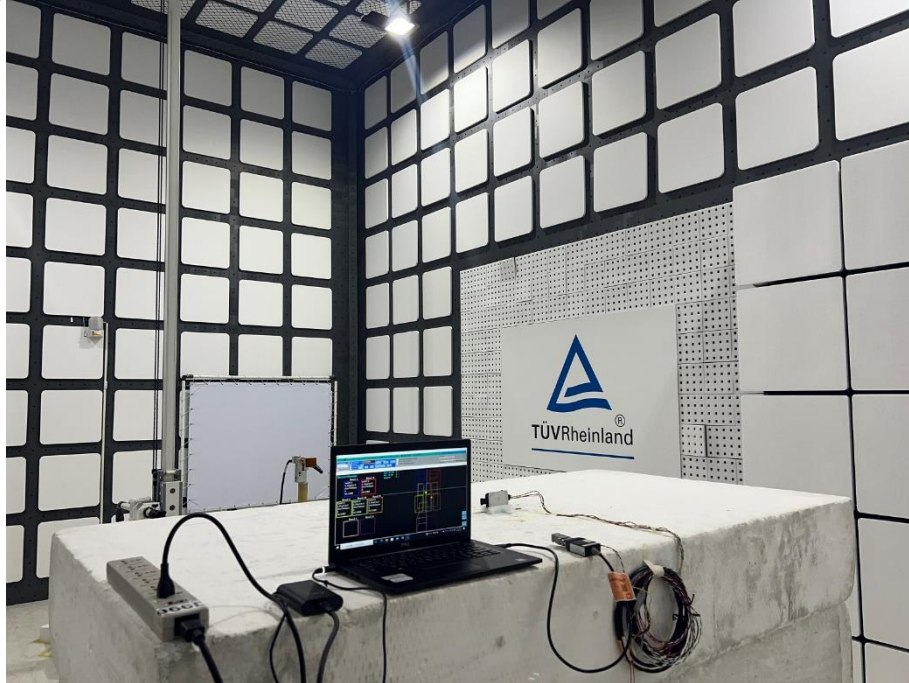

Product: INTERIOR RADAR CONTROLLER

Type Identification: B122-084

Photograph 1: Test Setup for Spurious Emissions (Front View 1)

Photograph 2: Test Setup for Spurious Emissions (Front View 2)

Product: INTERIOR RADAR CONTROLLER

Type Identification: B122-084

Photograph 3: Test Setup for Spurious Emissions (Back View 1)

Photograph 4: Test Setup for Spurious Emissions (Back View 2)

Product: INTERIOR RADAR CONTROLLER

Type Identification: B122-084

Photograph 5: Test Setup for Spurious Emissions (Back View 3)

Photograph 6: Test Setup for Spurious Emissions (Back View 4)

Product: INTERIOR RADAR CONTROLLER

Type Identification: B122-084

Photograph 7: Test Setup for Spurious Emissions (Back View 5)

Photograph 8: Test Setup for Spurious Emissions (Back View 6)