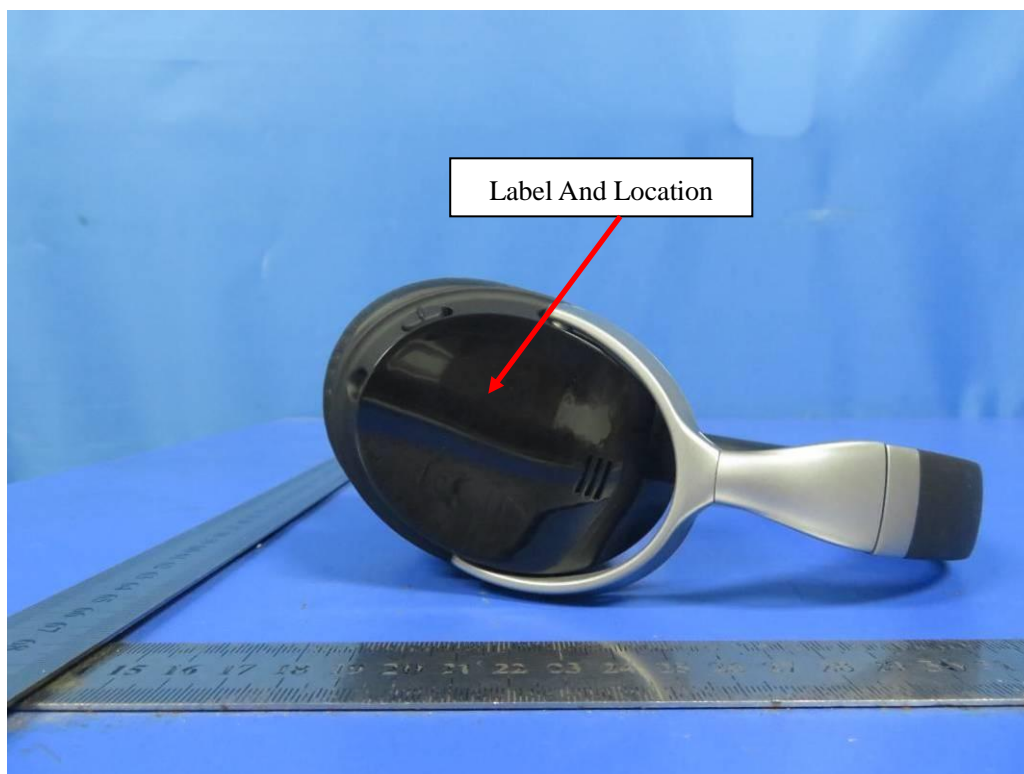

LABEL AND LOCATION

Bluetooth Headphone
Model No.: WAVESOUND 2.1
FCC ID: AN2TWAVESOUND

Size: L2.5cm*W1.0cm

Material: Tagboard
Glue: adhesive sticker
Font color: Black
Label color: White