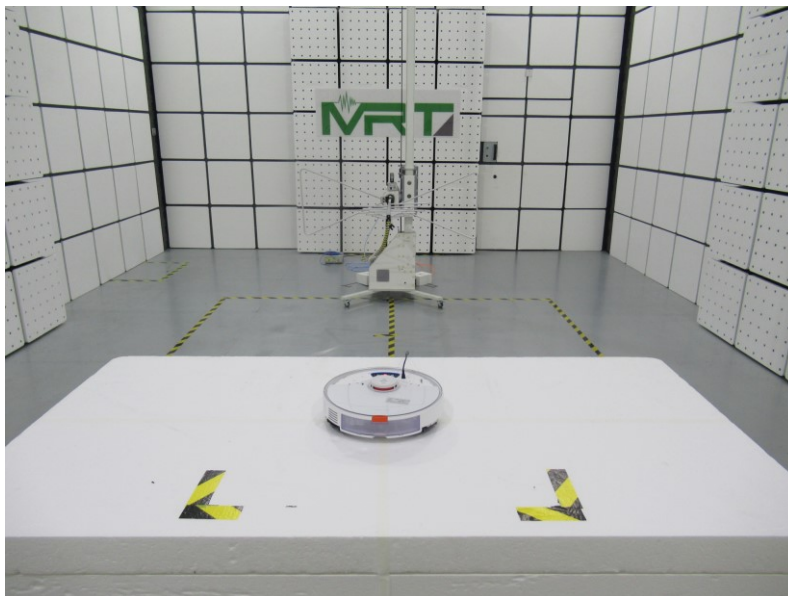

Test Setup Photo

Description: Front View of Conducted Emission Test Setup for Power Port

Description: Radiated Spurious Emission Test Setup for Below 1GHz

Description: Radiated Spurious Emission Test Setup for Above 1GHz