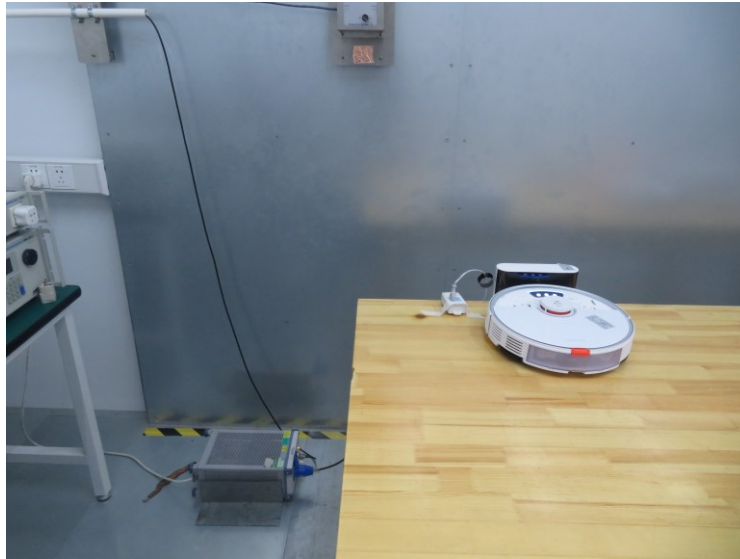

Test Setup Photo

Description: Front View of Conducted Emission Test Setup for Power Port

Description: Radiated Spurious Emission Test Setup for Below 1GHz

Description: Radiated Spurious Emission Test Setup for Above 1GHz