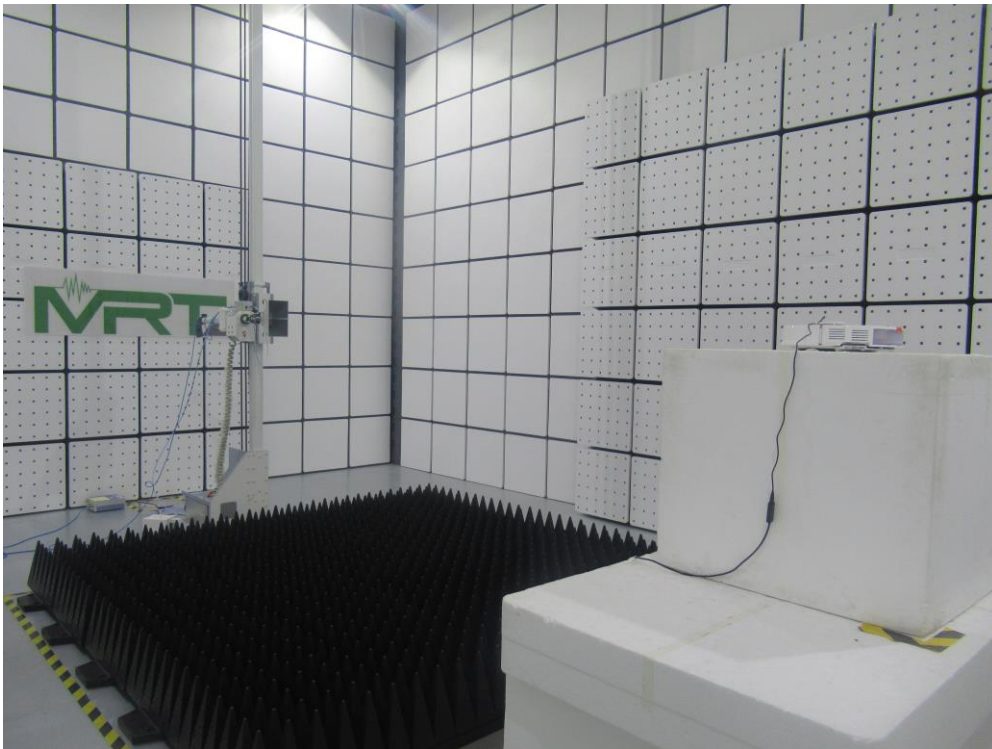

Test Setup Photo

Description: Radiated Emission Test Setup for 30MHz ~ 1GHz

Description: Radiated Emission Test Setup for Above 1GHz

Description: AC conducted Emission Test Setup