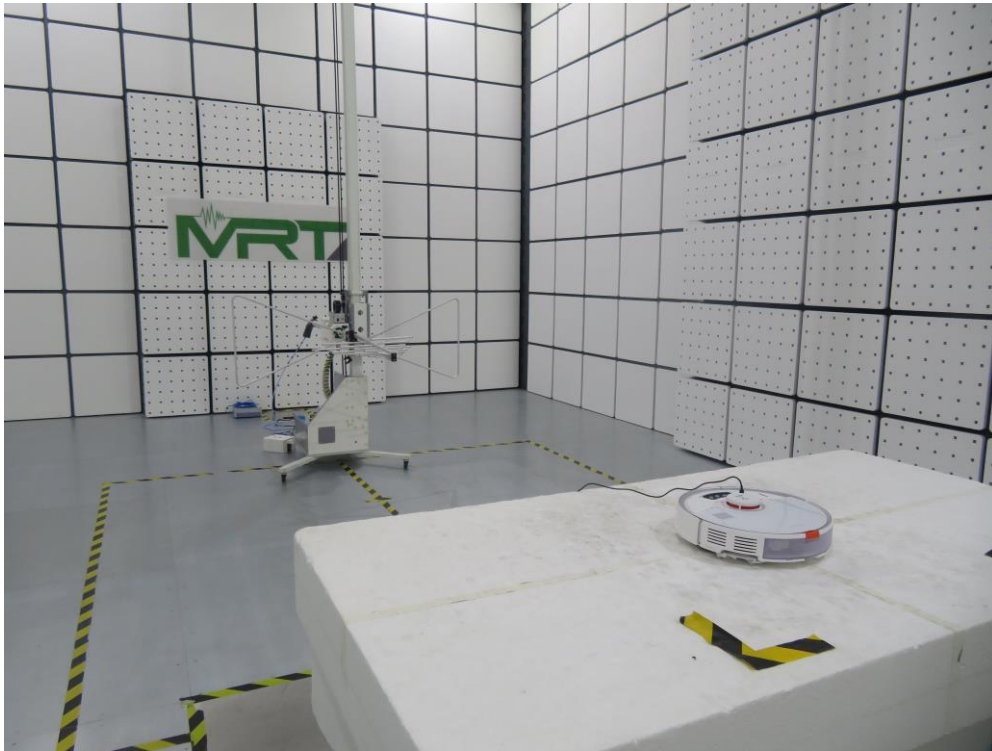

Test Setup Photo

Description: Radiated Emission Test Setup for 30MHz ~ 1GHz

Description: Radiated Emission Test Setup for Above 1GHz

Description: AC conducted Emission Test Setup