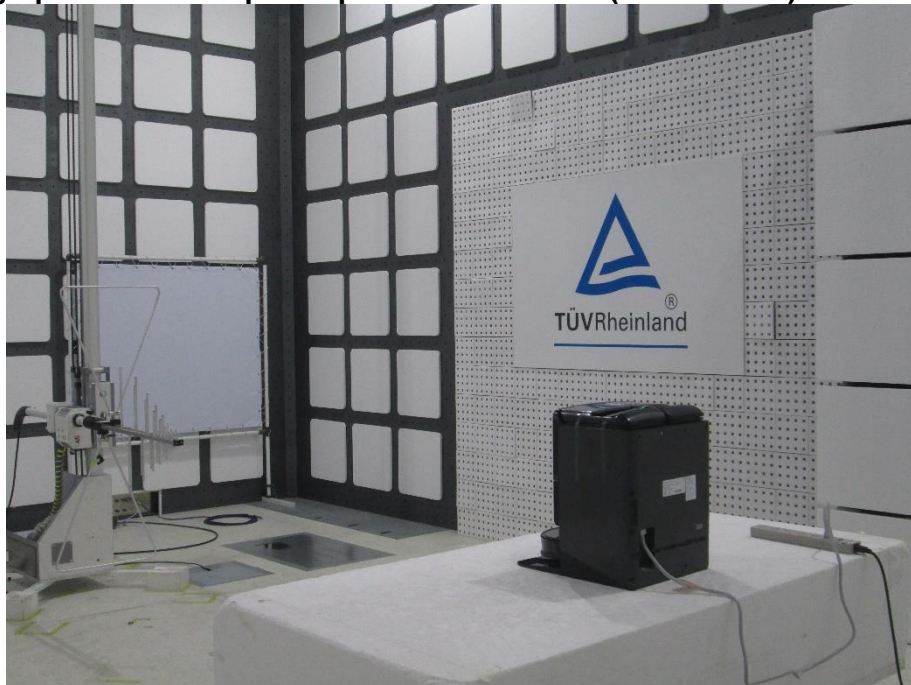

Product: Robotic Vacuum Cleaner

Type Identification: S91COP

**Photograph 1: Test Setup for Spurious Emissions (Front View 1)**

**Photograph 2: Test Setup for Spurious Emissions (Front View 2)**

Product: Robotic Vacuum Cleaner

Type Identification: S91COP

**Photograph 3: Test Setup for Spurious Emissions (Back View 1)**

**Photograph 4: Test Setup for Spurious Emissions (Back View 2)**

Product: Robotic Vacuum Cleaner

Type Identification: S91COP

**Photograph 5: Test Setup for Spurious Emissions (Back View 3)**

**Photograph 6: Test Setup for Spurious Emissions (Back View 4)**

Product: Robotic Vacuum Cleaner

Type Identification: S91COP

**Photograph 7: Test Setup for Spurious Emissions (Front View 3)**