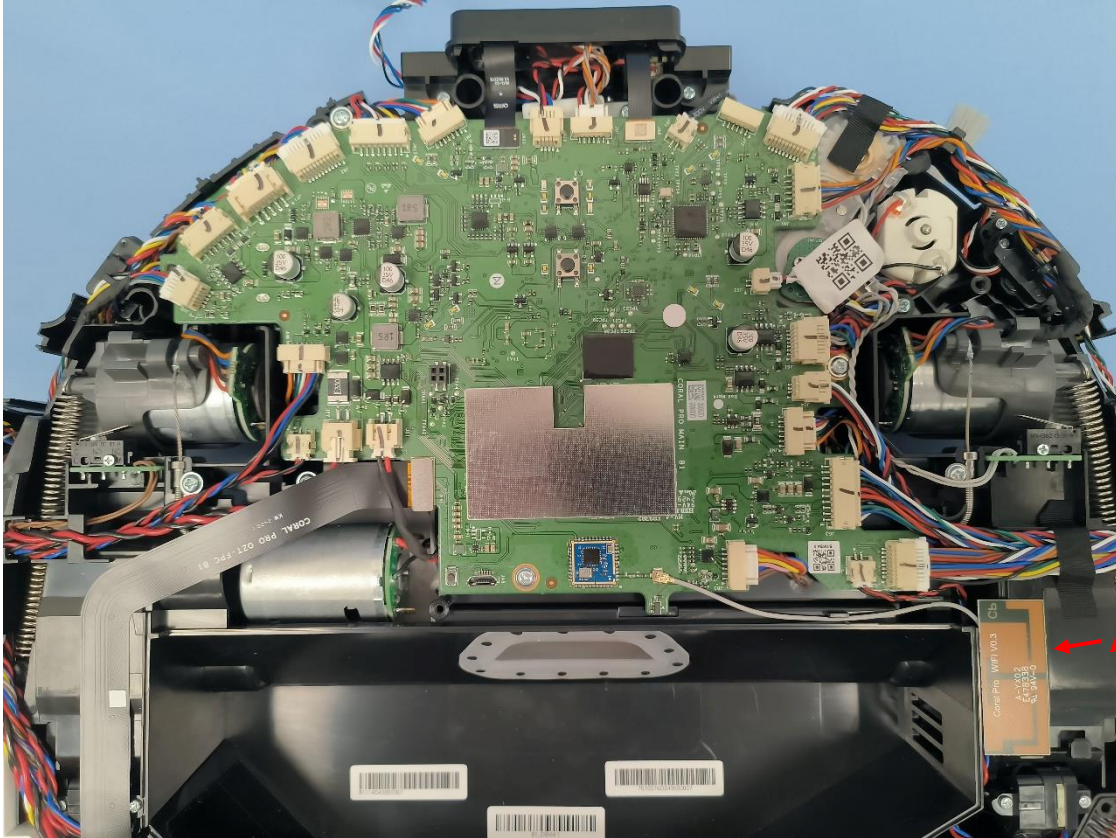

CN24AB0L 001  
CN247MGS 001  
CN241CIS 001  
CN24KE93 001

Product: Robotic Vacuum Cleaner

Type Identification: S91COP

CN24AB0L 001  
CN247MGS 001  
CN241CIS 001  
CN24KE93 001

Product: Robotic Vacuum Cleaner

Type Identification: S91COP

Antenna

CN24AB0L 001  
CN247MGS 001  
CN241CIS 001  
CN24KE93 001

Product: Robotic Vacuum Cleaner

Type Identification: S91COP

CN24AB0L 001  
CN247MGS 001  
CN241CIS 001  
CN24KE93 001

Product: Robotic Vacuum Cleaner

Type Identification: S91COP

CN24AB0L 001  
CN247MGS 001  
CN241CIS 001  
CN24KE93 001

Product: Robotic Vacuum Cleaner

Type Identification: S91COP

CN24AB0L 001  
CN247MGS 001  
CN241CIS 001  
CN24KE93 001

Product: Robotic Vacuum Cleaner

Type Identification: S91COP