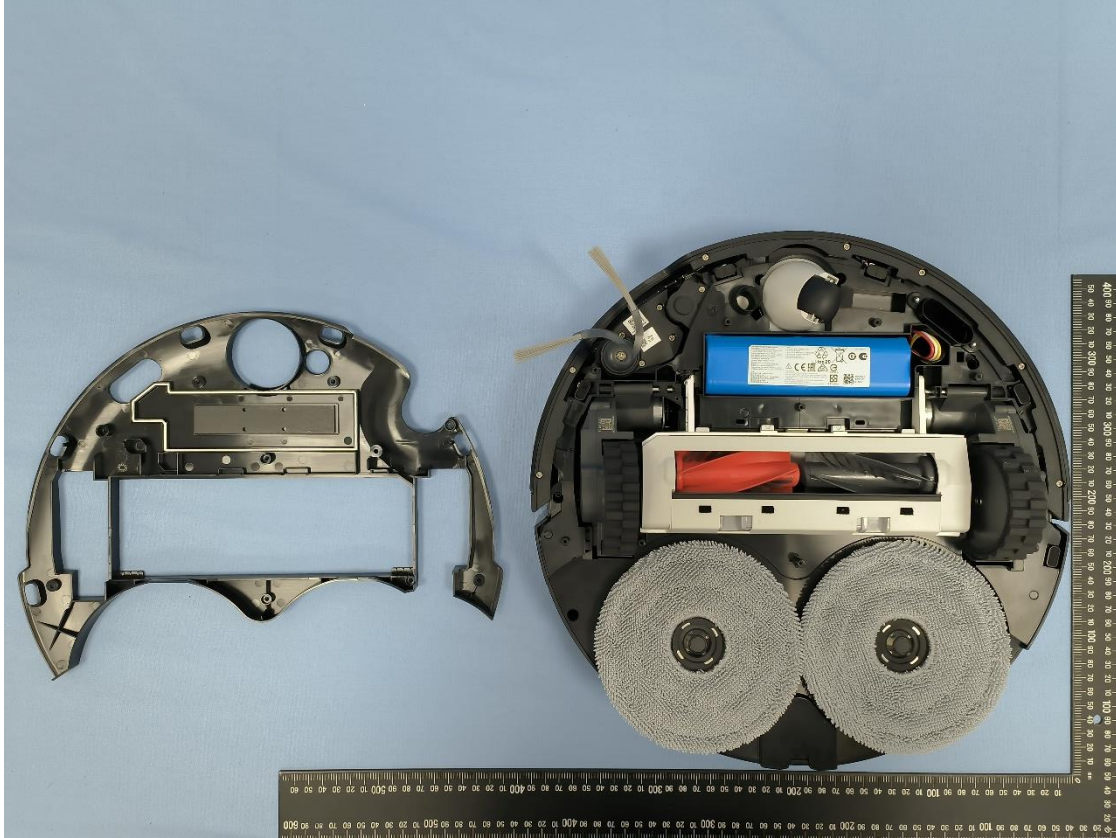

CN24AB0L 001  
CN247MGS 001  
CN241CIS 001  
CN24KE93 001

Product: Robotic Vacuum Cleaner

Type Identification: S91COP

CN24AB0L 001  
CN247MGS 001  
CN241CIS 001  
CN24KE93 001

Product: Robotic Vacuum Cleaner

Type Identification: S91COP

Antenna

CN24AB0L 001  
CN247MGS 001  
CN241CIS 001  
CN24KE93 001

Product: Robotic Vacuum Cleaner

Type Identification: S91COP

CN24AB0L 001  
CN247MGS 001  
CN241CIS 001  
CN24KE93 001

Product: Robotic Vacuum Cleaner

Type Identification: S91COP

CN24AB0L 001  
CN247MGS 001  
CN241CIS 001  
CN24KE93 001

Product: Robotic Vacuum Cleaner

Type Identification: S91COP

CN24AB0L 001  
CN247MGS 001  
CN241CIS 001  
CN24KE93 001

Product: Robotic Vacuum Cleaner

Type Identification: S91COP