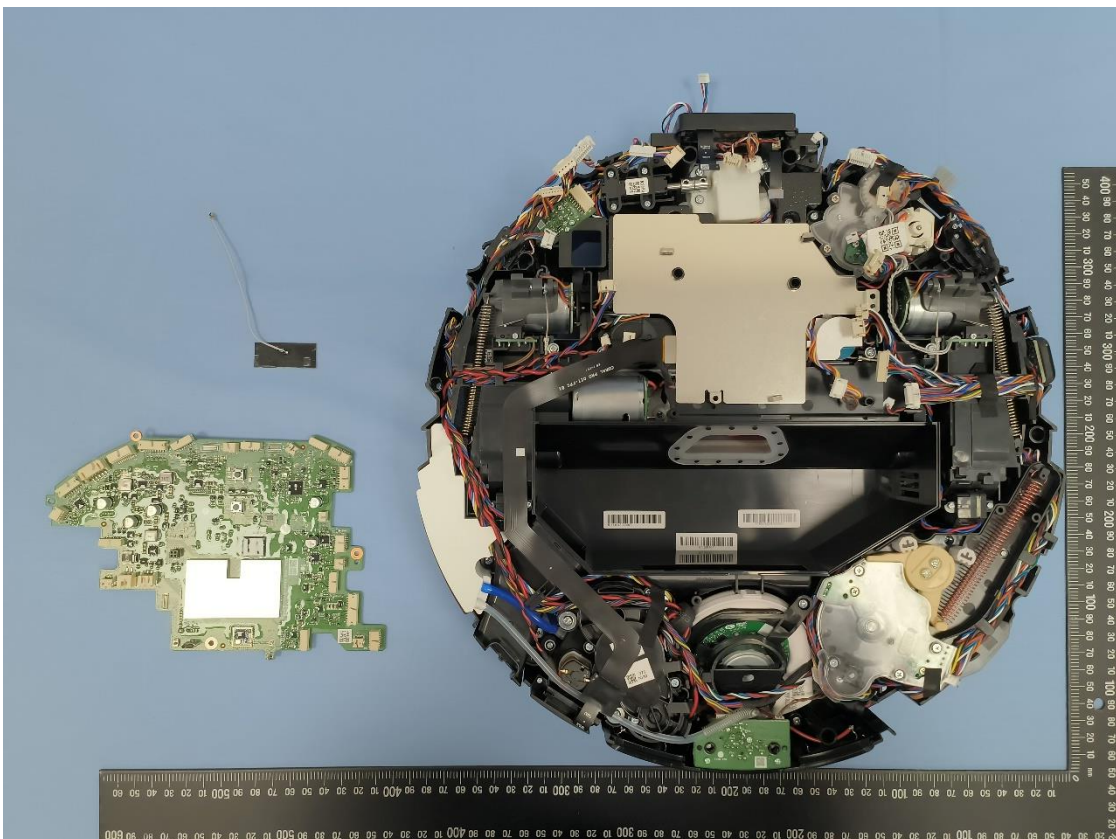

CN24AB0L 001  
CN247MGS 001  
CN241CIS 001  
CN24KE93 001

Product: Robotic Vacuum Cleaner

Type Identification: S91COP

CN24AB0L 001  
CN247MGS 001  
CN241CIS 001  
CN24KE93 001

Product: Robotic Vacuum Cleaner

Type Identification: S91COP

Antenna

CN24AB0L 001  
CN247MGS 001  
CN241CIS 001  
CN24KE93 001

Product: Robotic Vacuum Cleaner

Type Identification: S91COP

CN24AB0L 001  
CN247MGS 001  
CN241CIS 001  
CN24KE93 001

Product: Robotic Vacuum Cleaner

Type Identification: S91COP

CN24AB0L 001  
CN247MGS 001  
CN241CIS 001  
CN24KE93 001

Product: Robotic Vacuum Cleaner

Type Identification: S91COP

CN24AB0L 001  
CN247MGS 001  
CN241CIS 001  
CN24KE93 001

Product: Robotic Vacuum Cleaner

Type Identification: S91COP