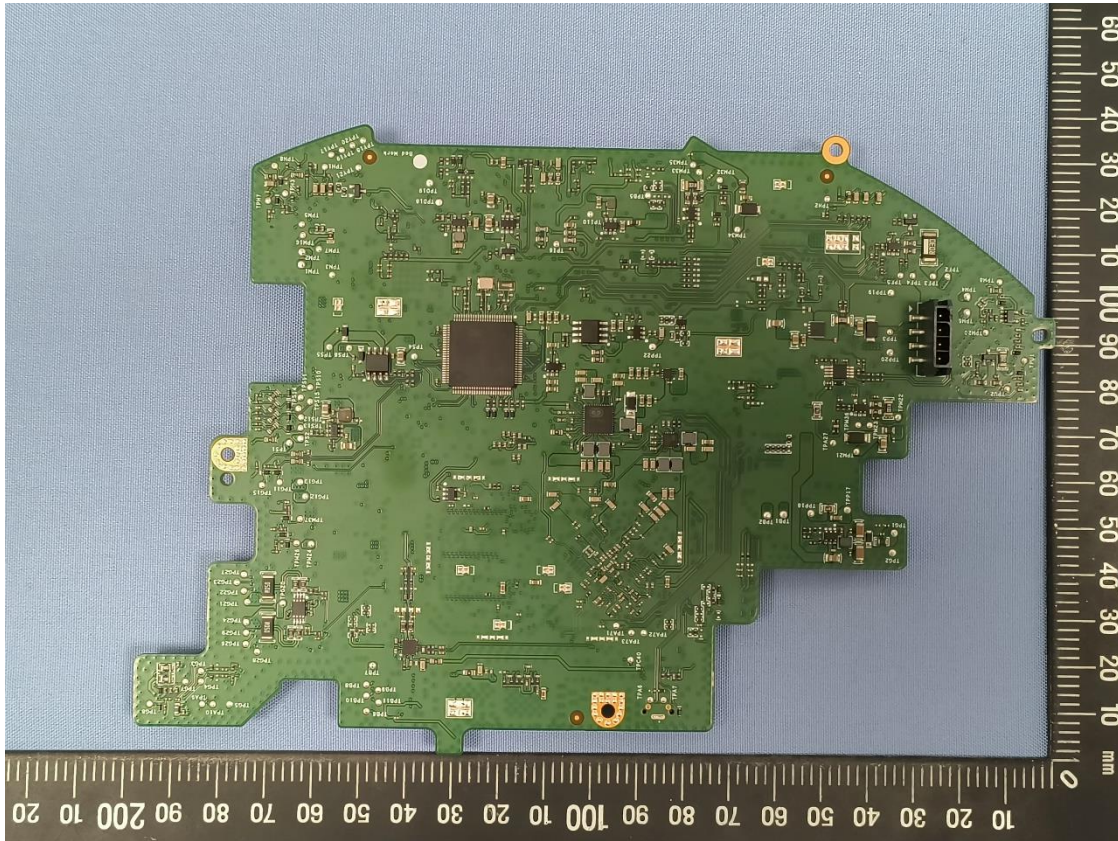

Product: Robotic Vacuum Cleaner

Type Identification: S91COP

CN24AB0L 001  
CN247MGS 001  
CN241CIS 001  
CN24KE93 001

Product: Robotic Vacuum Cleaner

Type Identification: S91COP

CN24AB0L 001  
CN247MGS 001  
CN241CIS 001  
CN24KE93 001