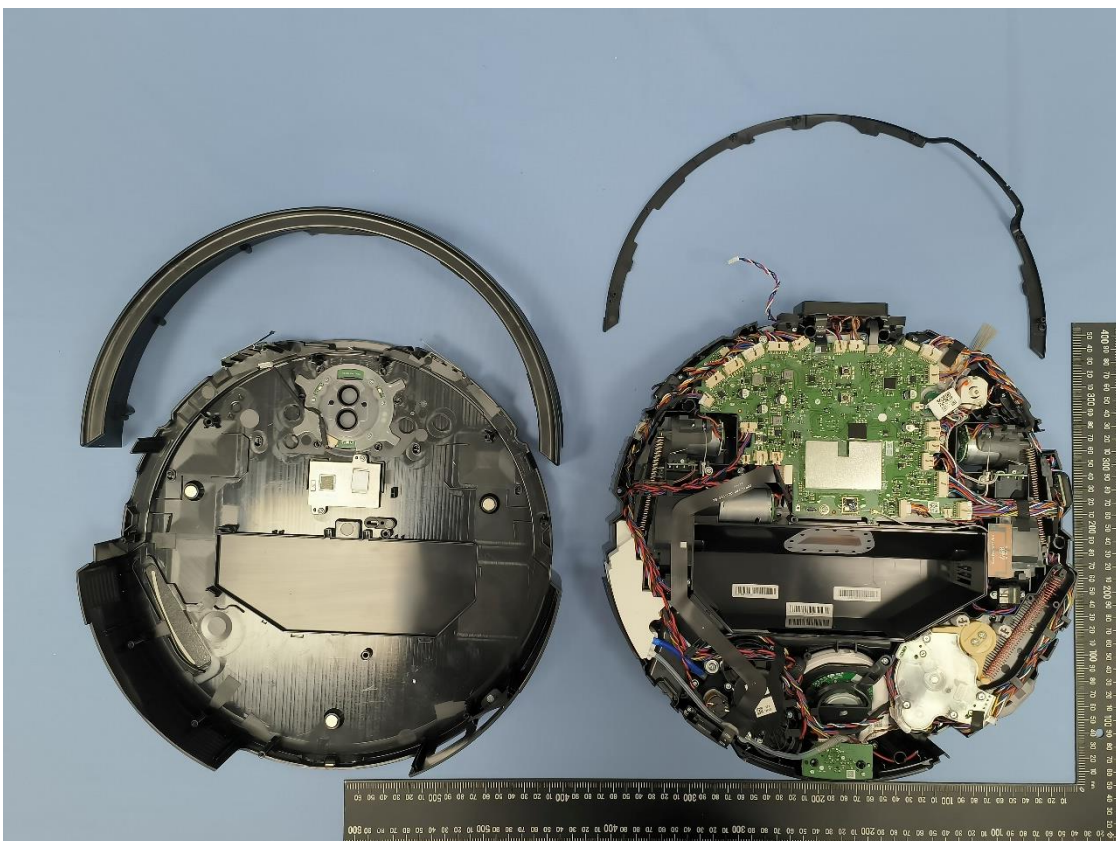

CN24AB0L 001  
CN247MGS 001  
CN241CIS 001  
CN24KE93 001

Product: Robotic Vacuum Cleaner

Type Identification: S91COP

CN24AB0L 001  
CN247MGS 001  
CN241CIS 001  
CN24KE93 001

Product: Robotic Vacuum Cleaner

Type Identification: S91COP

Antenna

CN24AB0L 001  
CN247MGS 001  
CN241CIS 001  
CN24KE93 001

Product: Robotic Vacuum Cleaner

Type Identification: S91COP

CN24AB0L 001  
CN247MGS 001  
CN241CIS 001  
CN24KE93 001

Product: Robotic Vacuum Cleaner

Type Identification: S91COP

CN24AB0L 001  
CN247MGS 001  
CN241CIS 001  
CN24KE93 001

Product: Robotic Vacuum Cleaner

Type Identification: S91COP

CN24AB0L 001  
CN247MGS 001  
CN241CIS 001  
CN24KE93 001

Product: Robotic Vacuum Cleaner

Type Identification: S91COP