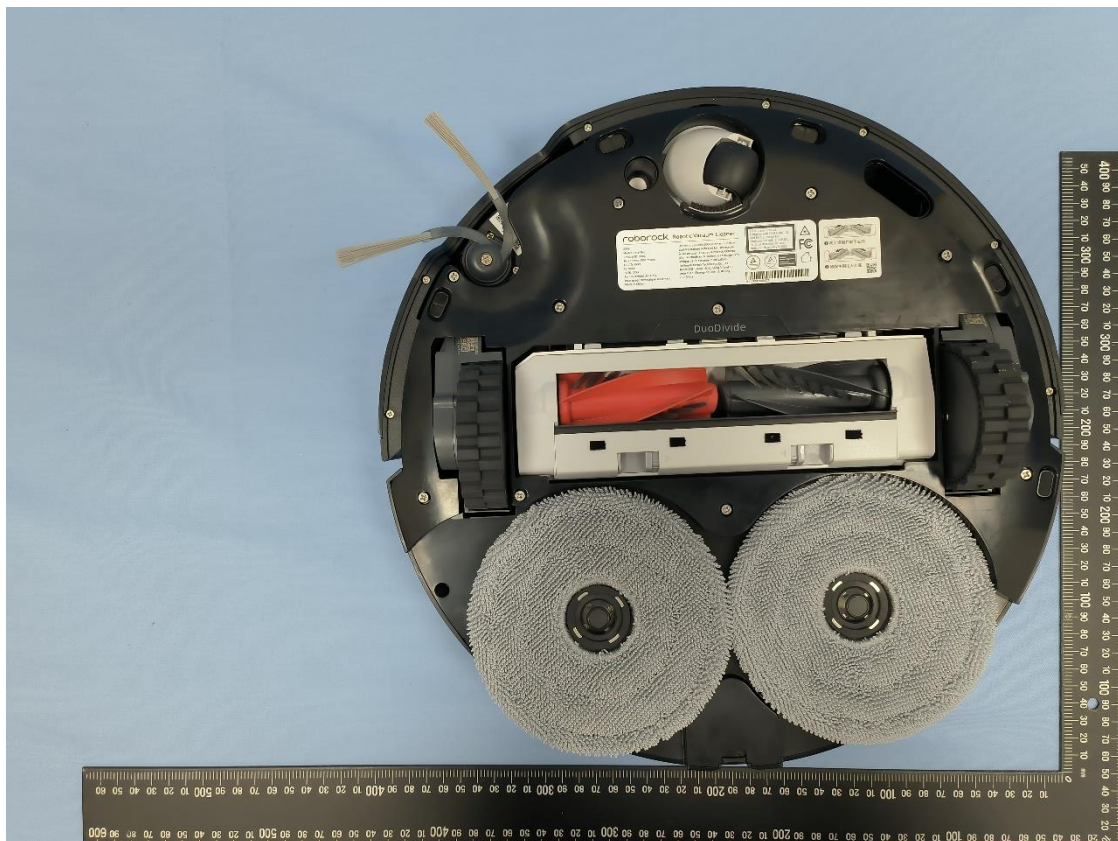

CN24AB0L 001
CN247MGS 001
CN241CIS 001
CN24KE93 001

Product: Robotic Vacuum Cleaner

Type Identification: S91COP

CN24AB0L 001
 CN247MGS 001
 CN241CIS 001
 CN24KE93 001

Product: Robotic Vacuum Cleaner

Type Identification: S91COP

<Battery_BRR-2P4S-6400S>

Product: Robotic Vacuum Cleaner

Type Identification: S91COP

<Battery_BRR-2P4S-6400D>

Product: Robotic Vacuum Cleaner

Type Identification: S91COP

CN24AB0L 001
CN247MGS 001
CN241CIS 001
CN24KE93 001

Product: Robotic Vacuum Cleaner

Type Identification: S91COP

<Power cord_LP-31+LS-13+SJT>

<Dock_EWFD28LRR>

CN24AB0L 001
CN247MGS 001
CN241CIS 001
CN24KE93 001

Product: Robotic Vacuum Cleaner

Type Identification: S91COP