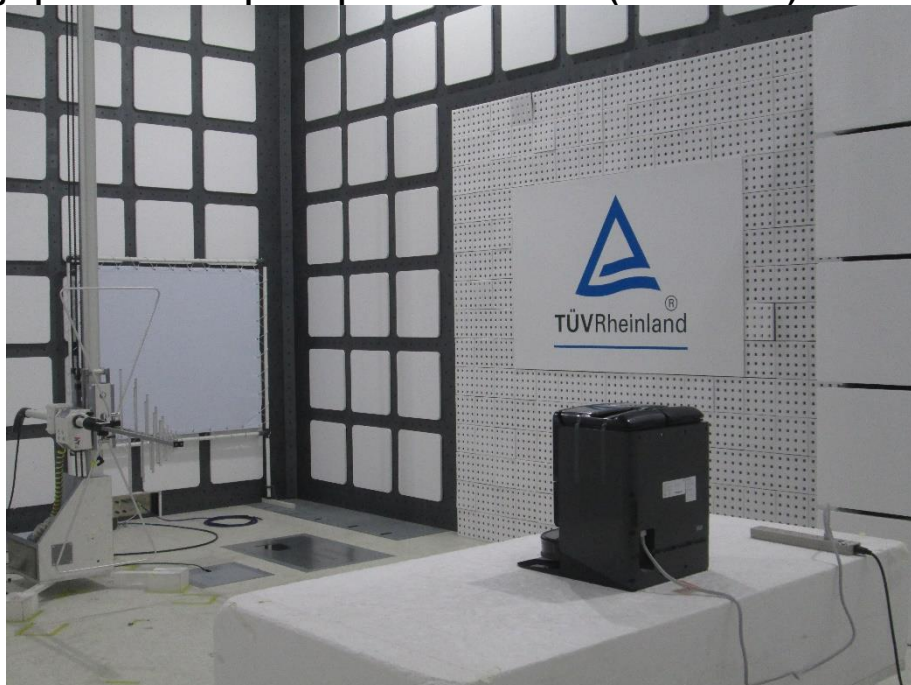

Product: Robotic Vacuum Cleaner

Type Identification: S91COP

**Photograph 1: Test Setup for Spurious Emissions (Front View 1)**

**Photograph 2: Test Setup for Spurious Emissions (Front View 2)**

Product: Robotic Vacuum Cleaner

Type Identification: S91COP

**Photograph 3: Test Setup for Spurious Emissions (Back View 1)**

**Photograph 4: Test Setup for Spurious Emissions (Back View 2)**

Product: Robotic Vacuum Cleaner

Type Identification: S91COP

**Photograph 5: Test Setup for Spurious Emissions (Back View 3)**

**Photograph 6: Test Setup for Spurious Emissions (Back View 4)**

Product: Robotic Vacuum Cleaner

Type Identification: S91COP

**Photograph 7: Test Setup for Spurious Emissions (Front View 3)**