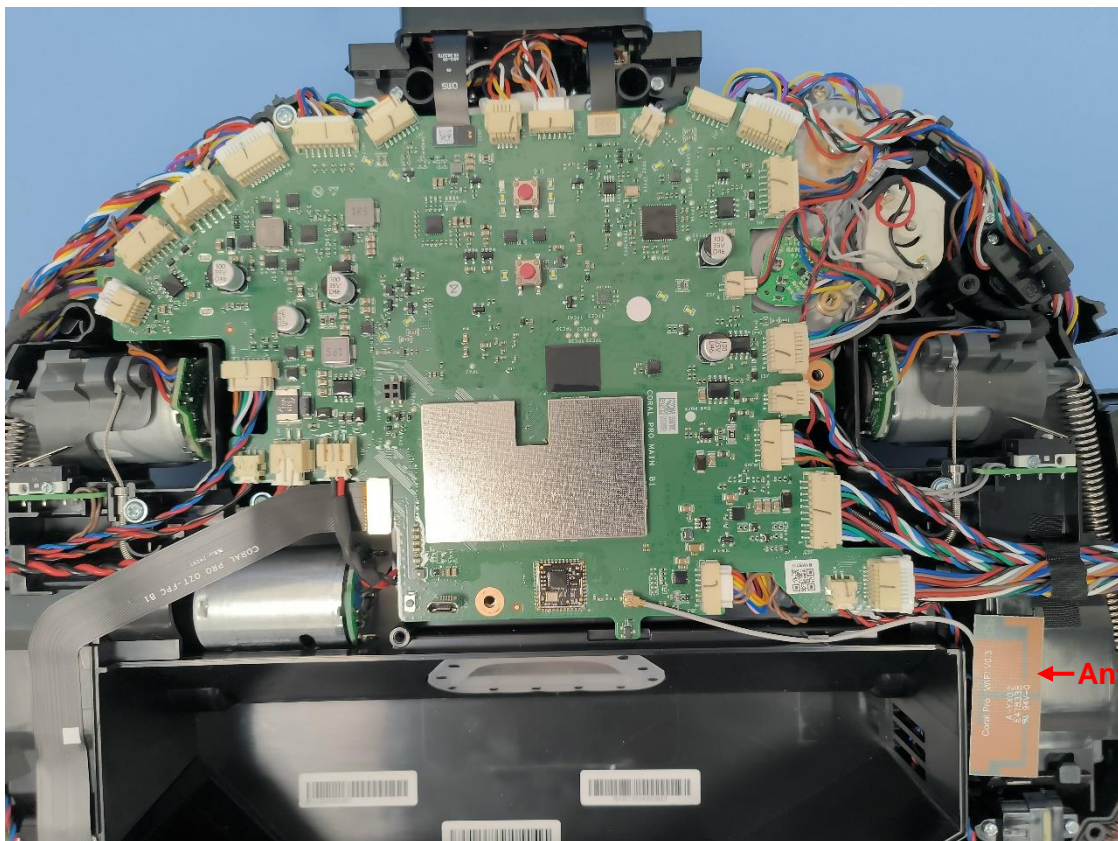

CN244KV7 001
CN241XFX 001
CN24HTPO 001
CN247EKG 001

Product: Robotic Vacuum Cleaner

Type Identification: S91COP

CN244KV7 001
CN241XFX 001
CN24HTPO 001
CN247EKG 001

Product: Robotic Vacuum Cleaner

Type Identification: S91COP