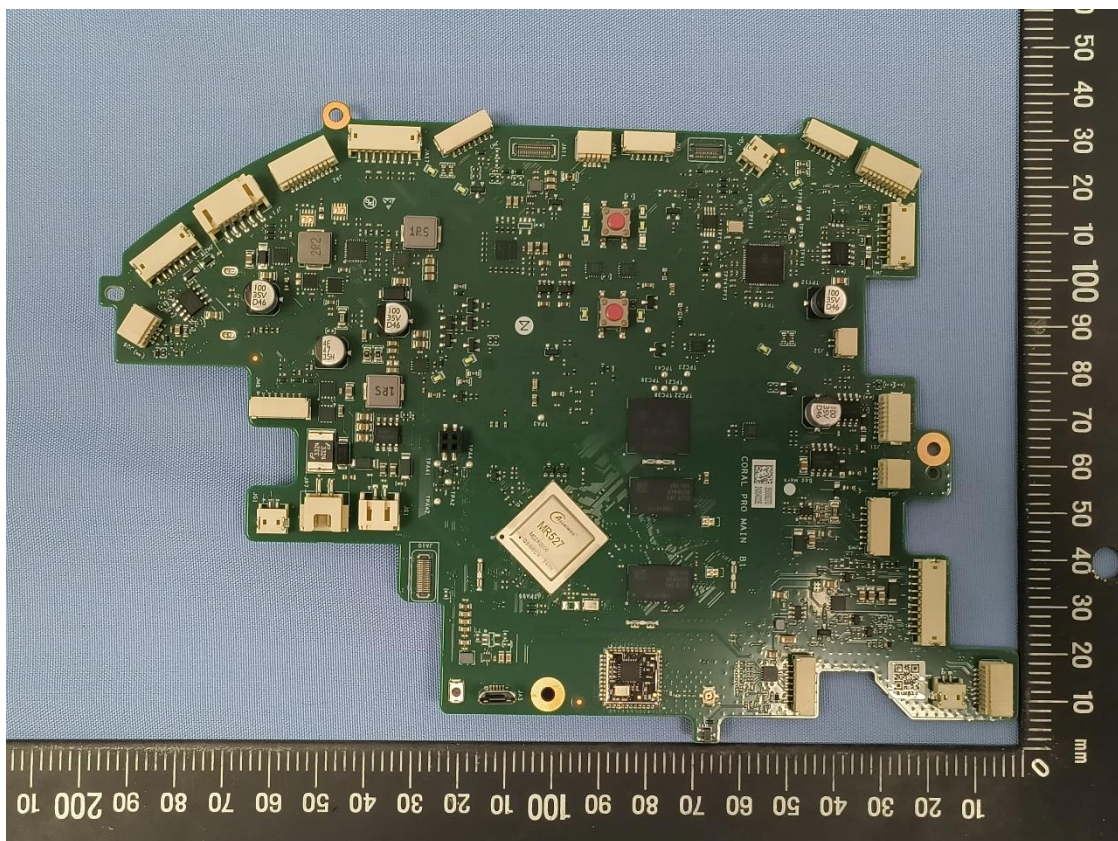

CN244KV7 001
CN241XFX 001
CN24HTPO 001
CN247EKG 001

Product: Robotic Vacuum Cleaner

Type Identification: S91COP

CN244KV7 001
CN241XFX 001
CN24HTPO 001
CN247EKG 001

Product: Robotic Vacuum Cleaner

Type Identification: S91COP