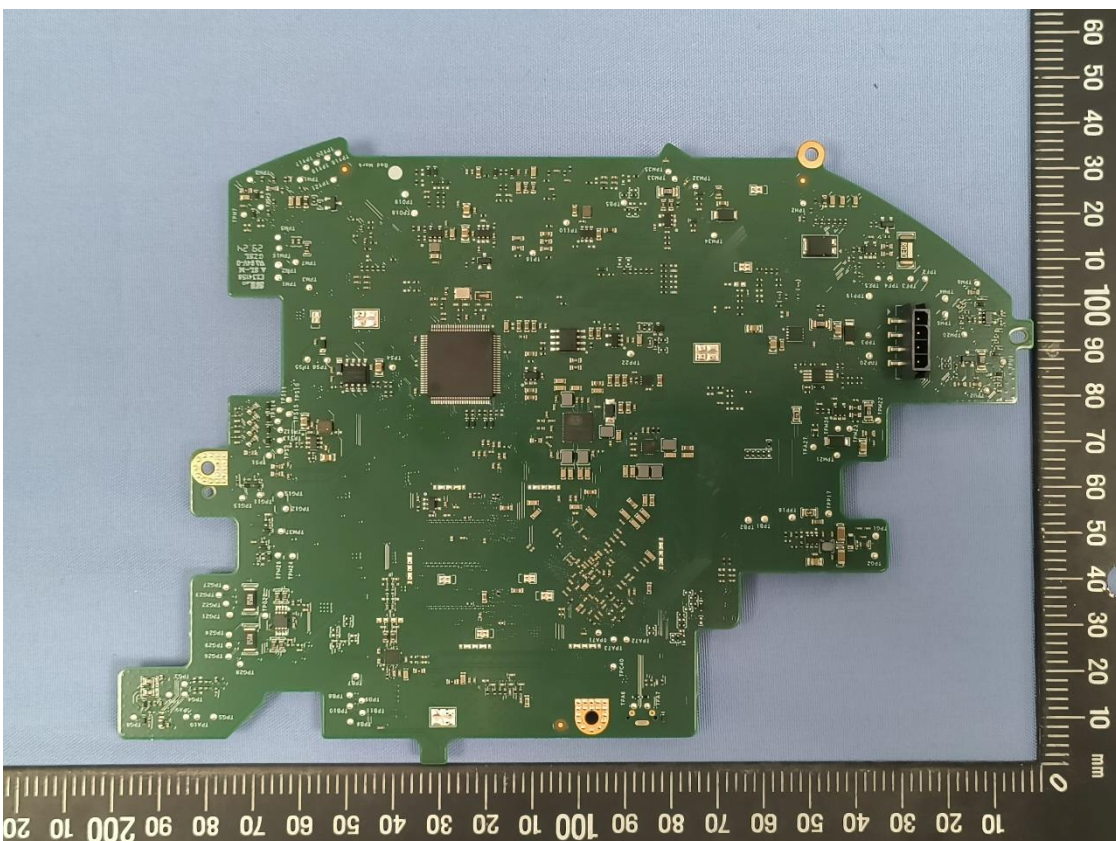

CN244KV7 001
CN241XFX 001
CN24HTPO 001
CN247EKG 001

Product: Robotic Vacuum Cleaner

Type Identification: S91COP

CN244KV7 001
CN241XFX 001
CN24HTPO 001
CN247EKG 001

Product: Robotic Vacuum Cleaner

Type Identification: S91COP