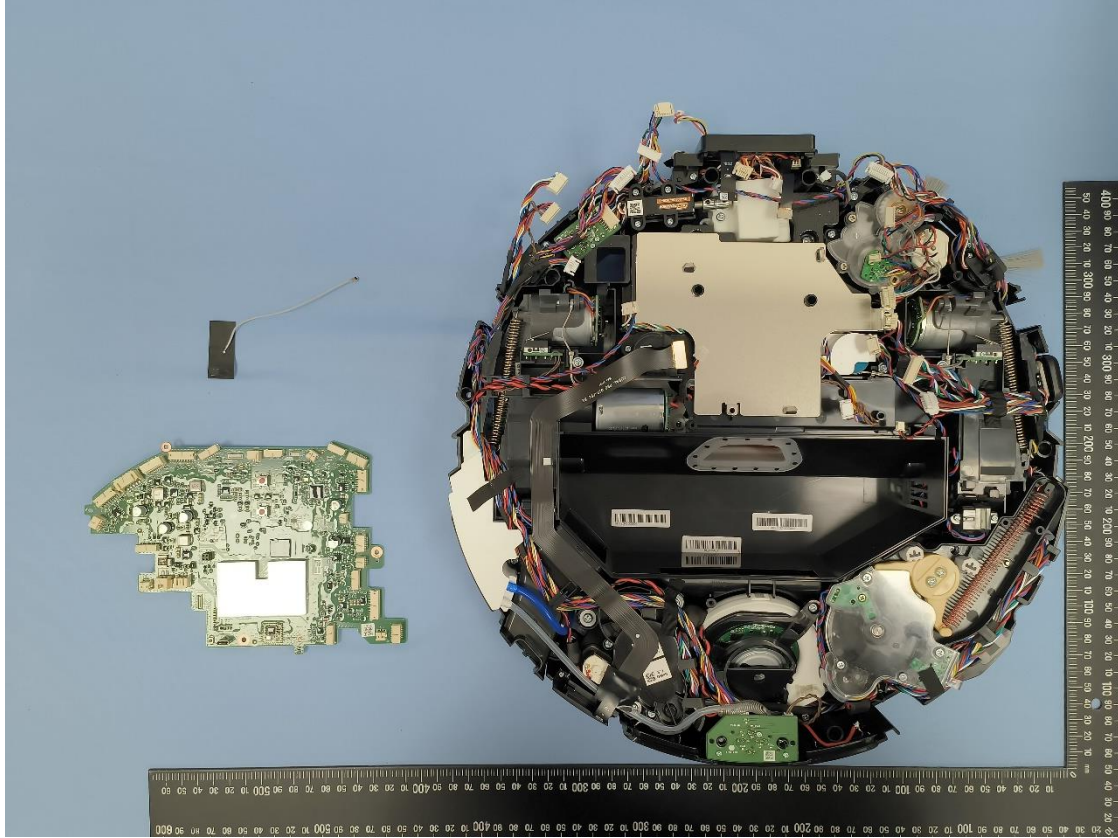

CN244KV7 001
CN241XFX 001
CN24HTPO 001
CN247EKG 001

Product: Robotic Vacuum Cleaner

Type Identification: S91COP

CN244KV7 001
CN241XFX 001
CN24HTPO 001
CN247EKG 001

Product: Robotic Vacuum Cleaner

Type Identification: S91COP