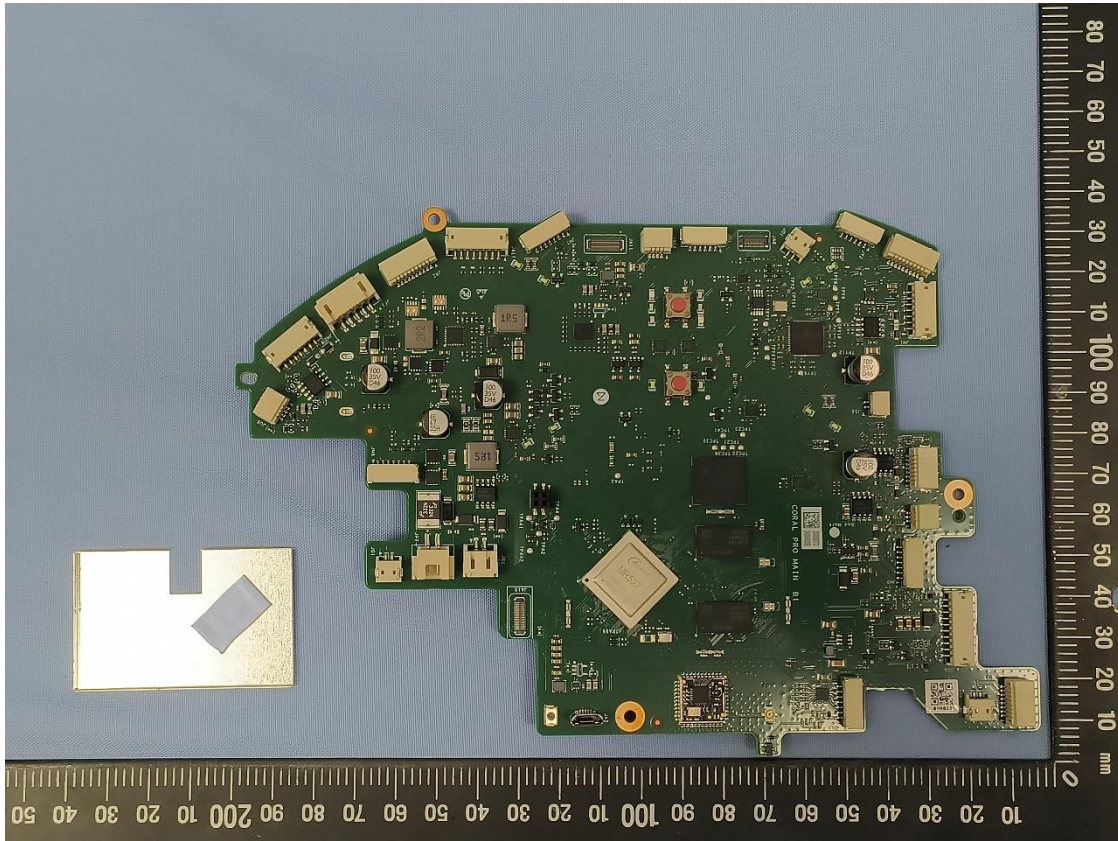

CN244KV7 001
CN241XFX 001
CN24HTPO 001
CN247EKG 001

Product: Robotic Vacuum Cleaner

Type Identification: S91COP

CN244KV7 001
CN241XFX 001
CN24HTPO 001
CN247EKG 001

Product: Robotic Vacuum Cleaner

Type Identification: S91COP