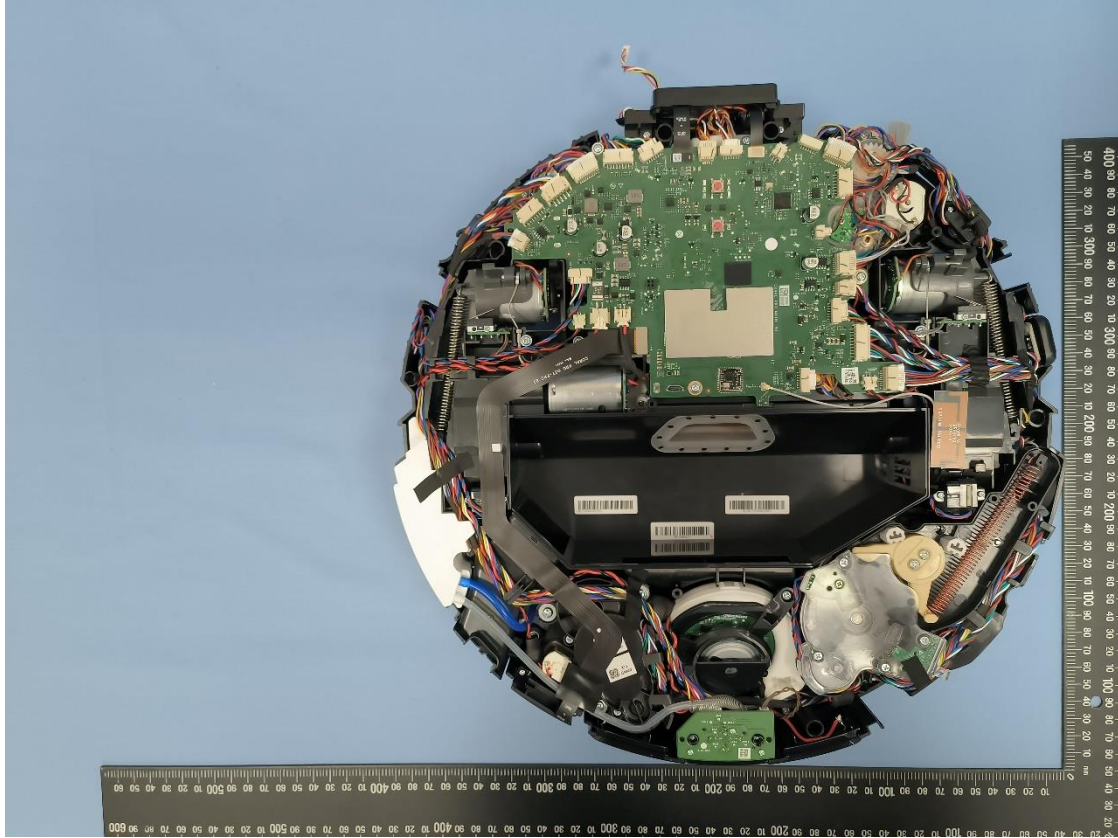

CN244KV7 001
CN241XFX 001
CN24HTPO 001
CN247EKG 001

Product: Robotic Vacuum Cleaner

Type Identification: S91COP

CN244KV7 001
CN241XFX 001
CN24HTPO 001
CN247EKG 001

Product: Robotic Vacuum Cleaner

Type Identification: S91COP