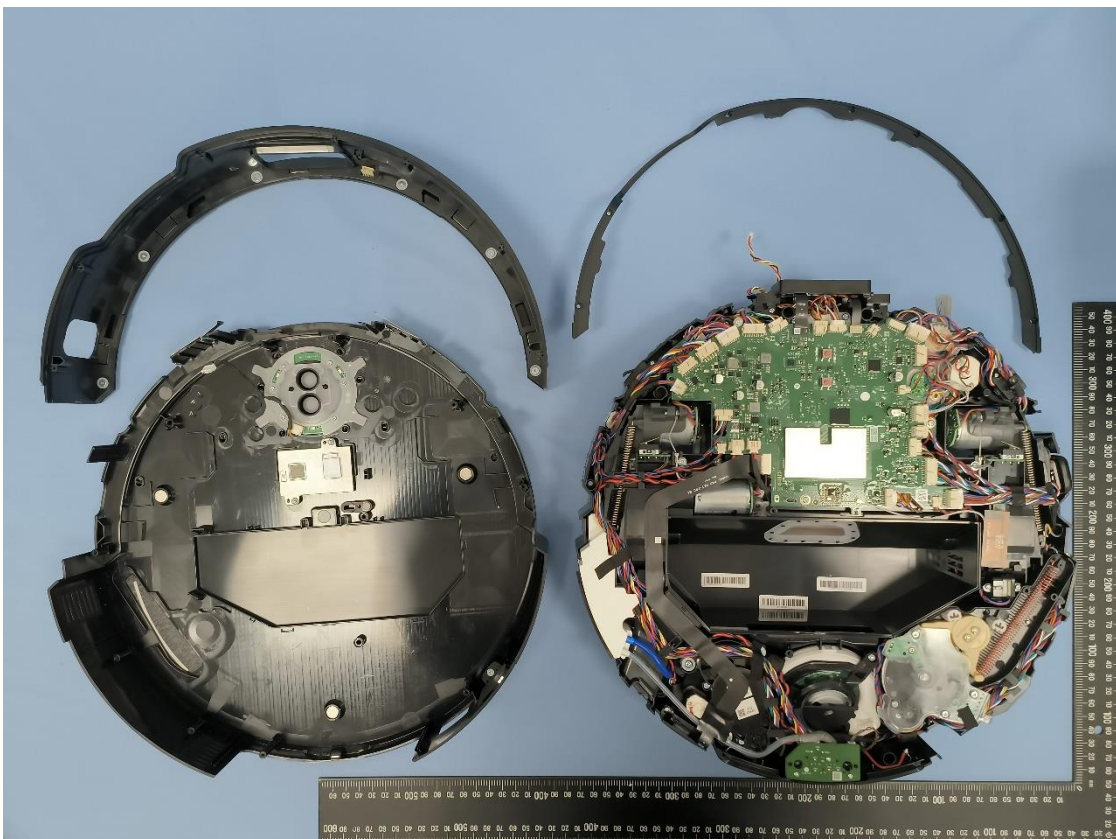

CN244KV7 001
CN241XFX 001
CN24HTPO 001
CN247EKG 001

Product: Robotic Vacuum Cleaner

Type Identification: S91COP

CN244KV7 001
CN241XFX 001
CN24HTPO 001
CN247EKG 001

Product: Robotic Vacuum Cleaner

Type Identification: S91COP