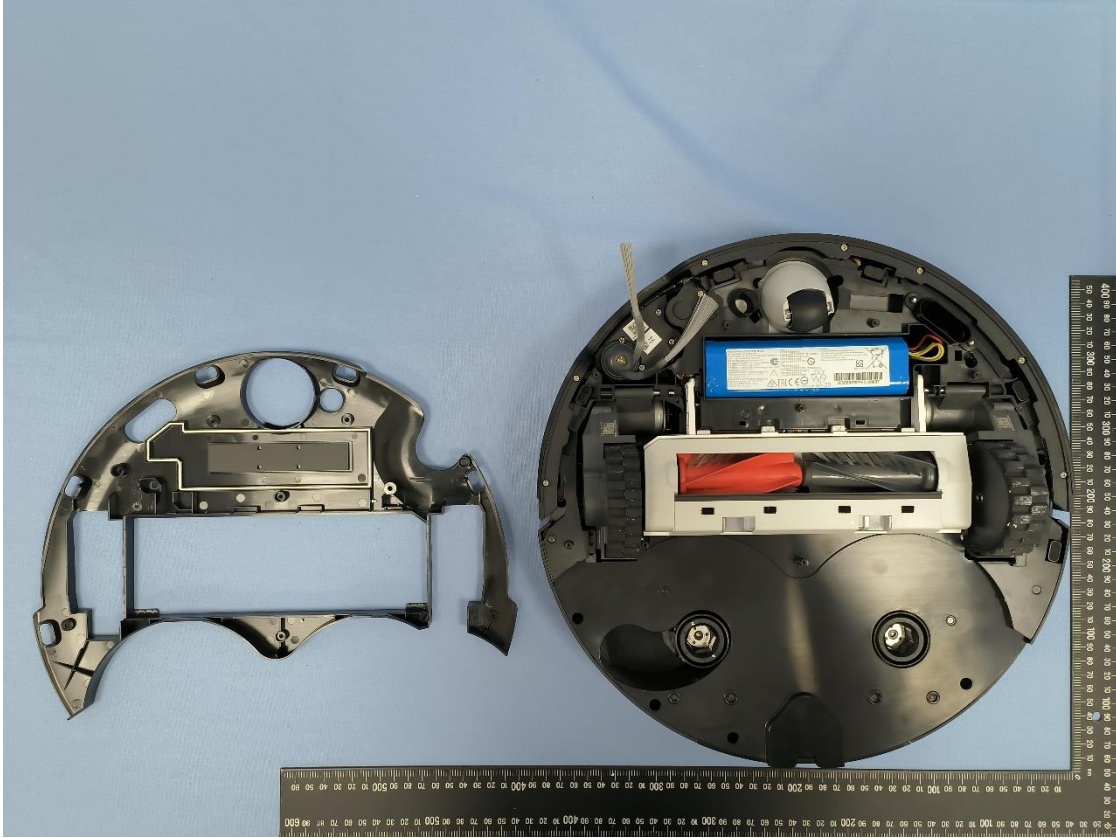

CN244KV7 001
CN241XFX 001
CN24HTPO 001
CN247EKG 001

Product: Robotic Vacuum Cleaner

Type Identification: S91COP

CN244KV7 001
CN241XFX 001
CN24HTPO 001
CN247EKG 001

Product: Robotic Vacuum Cleaner

Type Identification: S91COP