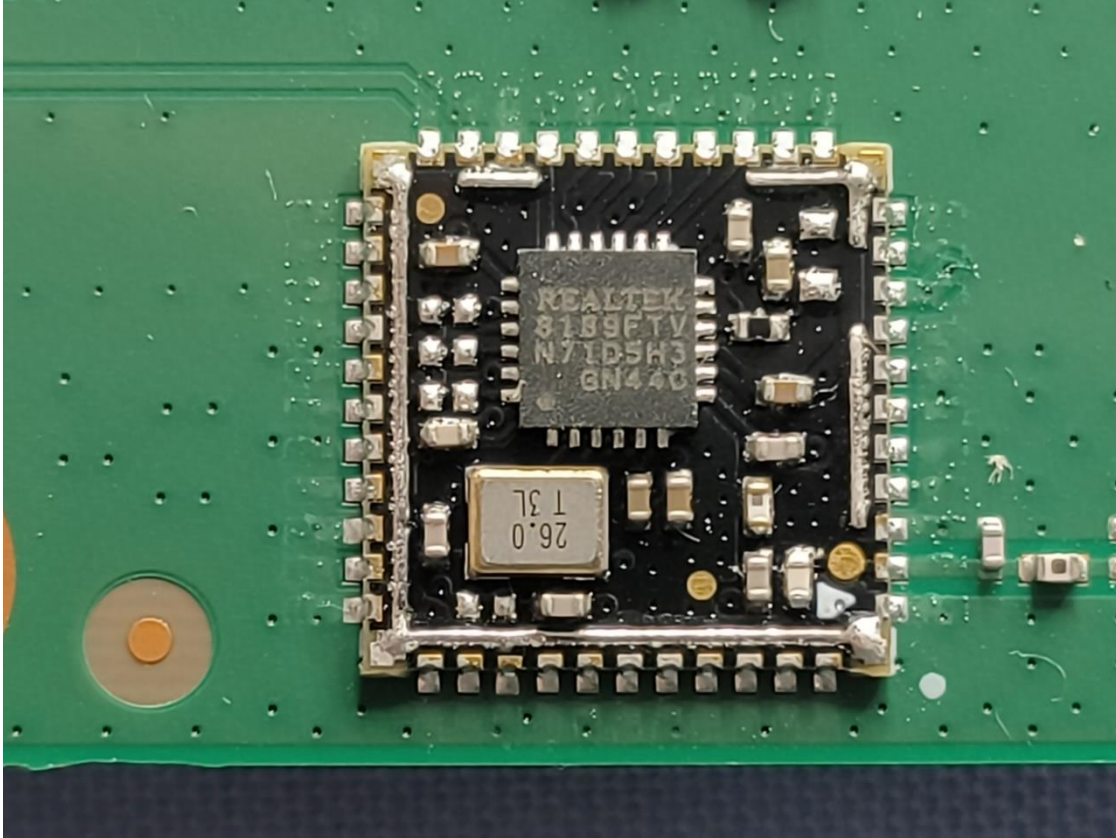

CN244KV7 001
CN241XFX 001
CN24HTPO 001
CN247EKG 001

Product: Robotic Vacuum Cleaner

Type Identification: S91COP

CN244KV7 001
CN241XFX 001
CN24HTPO 001
CN247EKG 001

Product: Robotic Vacuum Cleaner

Type Identification: S91COP