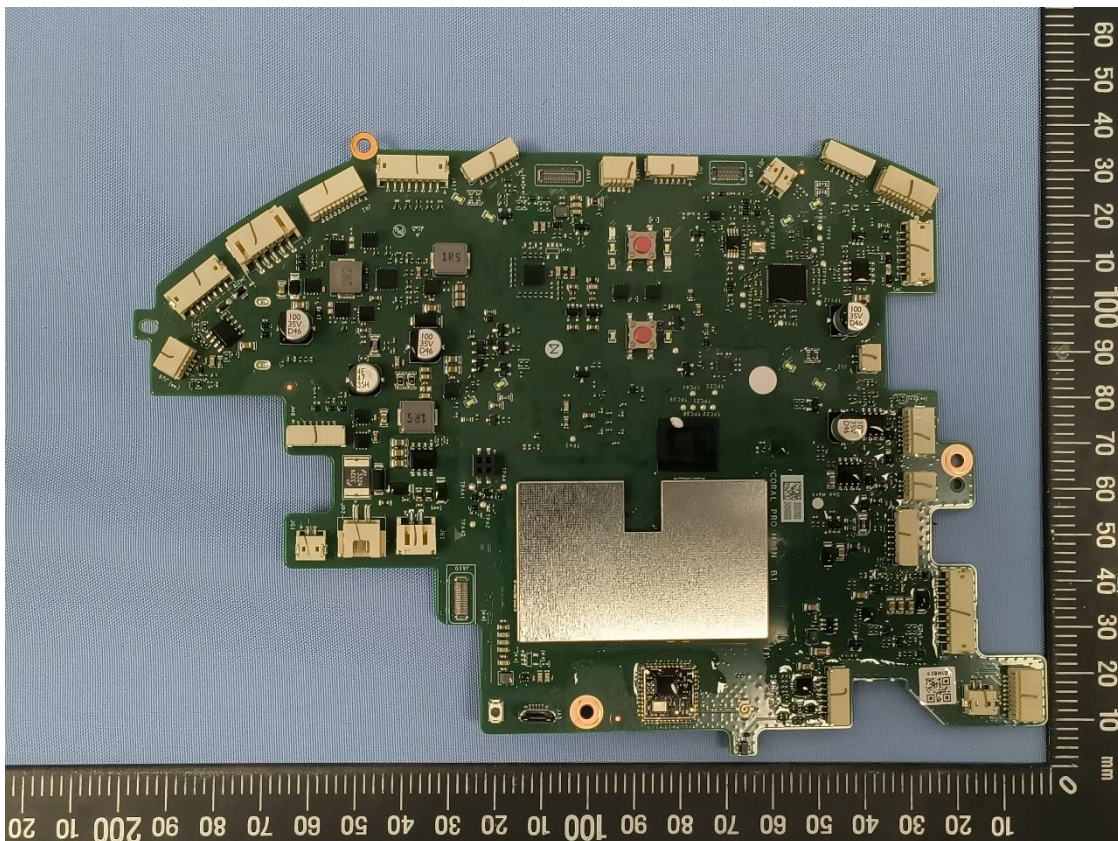

CN244KV7 001
CN241XFX 001
CN24HTPO 001
CN247EKG 001

Product: Robotic Vacuum Cleaner

Type Identification: S91COP

CN244KV7 001
CN241XFX 001
CN24HTPO 001
CN247EKG 001

Product: Robotic Vacuum Cleaner

Type Identification: S91COP