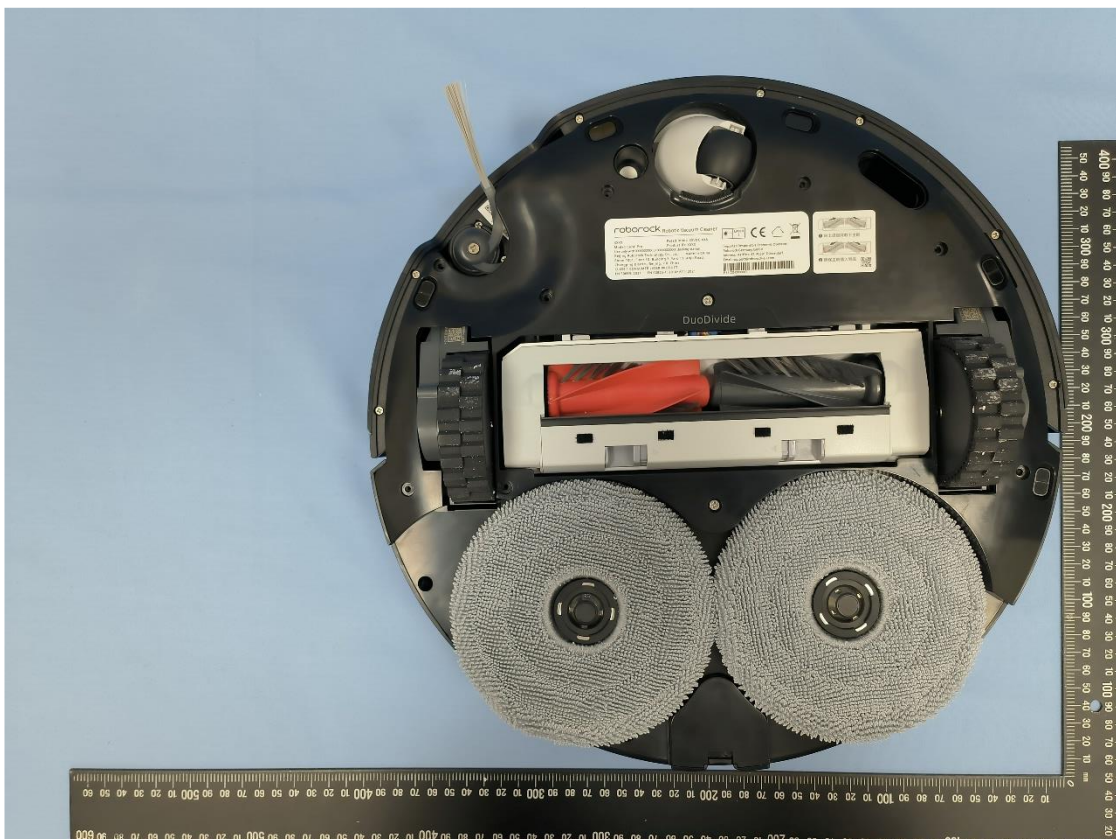

CN244KV7 001
CN241XFX 001
CN24HTPO 001
CN247EKG 001

Product: Robotic Vacuum Cleaner

Type Identification: S91COP

CN244KV7 001
CN241XFX 001
CN24HTPO 001
CN247EKG 001

Product: Robotic Vacuum Cleaner

Type Identification: S91COP

CN244KV7 001
CN241XFX 001
CN24HTPO 001
CN247EKG 001

Product: Robotic Vacuum Cleaner

Type Identification: S91COP

<Power cord_LP-31+LS-13+SJT>

<Dock_EWFD28LRR>

CN244KV7 001
CN241XFX 001
CN24HTPO 001
CN247EKG 001

Product: Robotic Vacuum Cleaner

Type Identification: S91COP

<Power_cord_XYTP-001+XYTP-003+SJT>