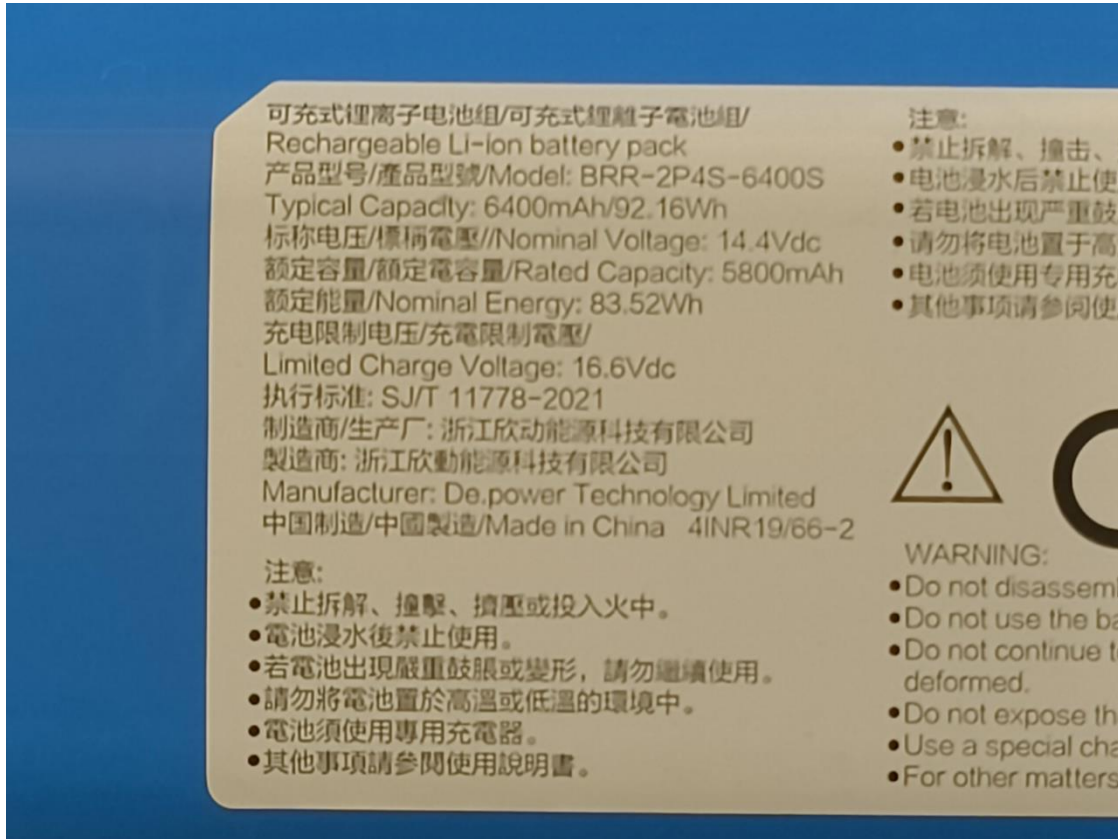

Product: Robotic Vacuum Cleaner

Type Identification: S91COP