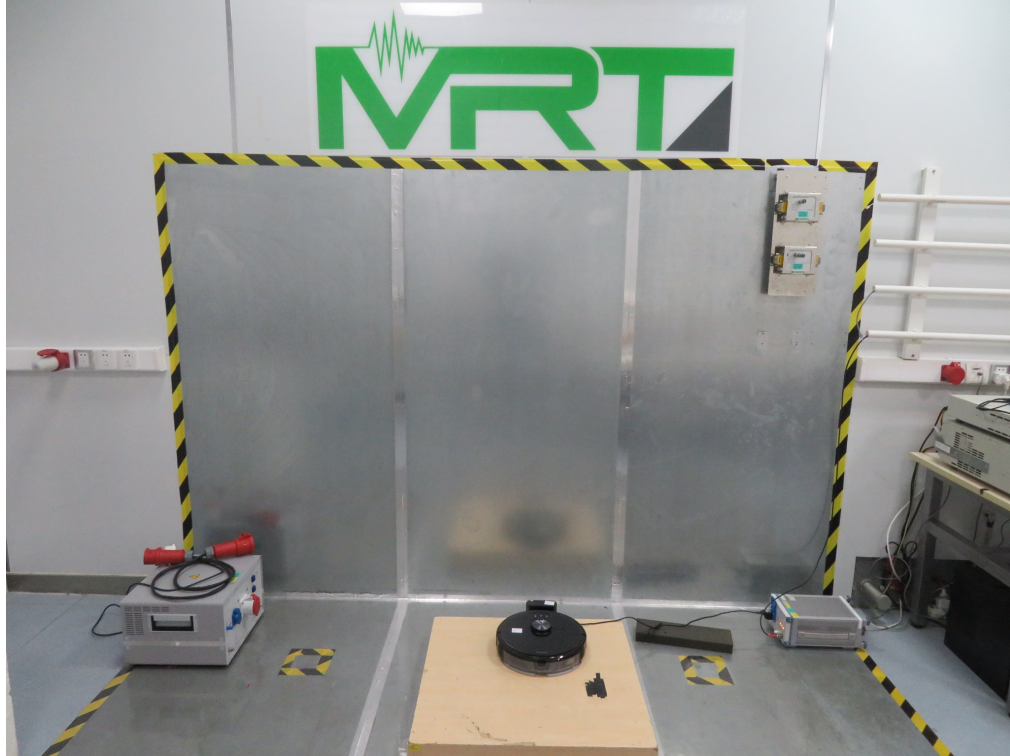

EMC Test Setup Photo

Description: Front View of Conducted Emission Test Setup

Description: Back View of Conducted Emission Test Setup

RF Test Setup Photo

Description: Radiated Spurious Emission Test Setup Below 1GHz

Description: Radiated Spurious Emission Test Setup Above 1GHz