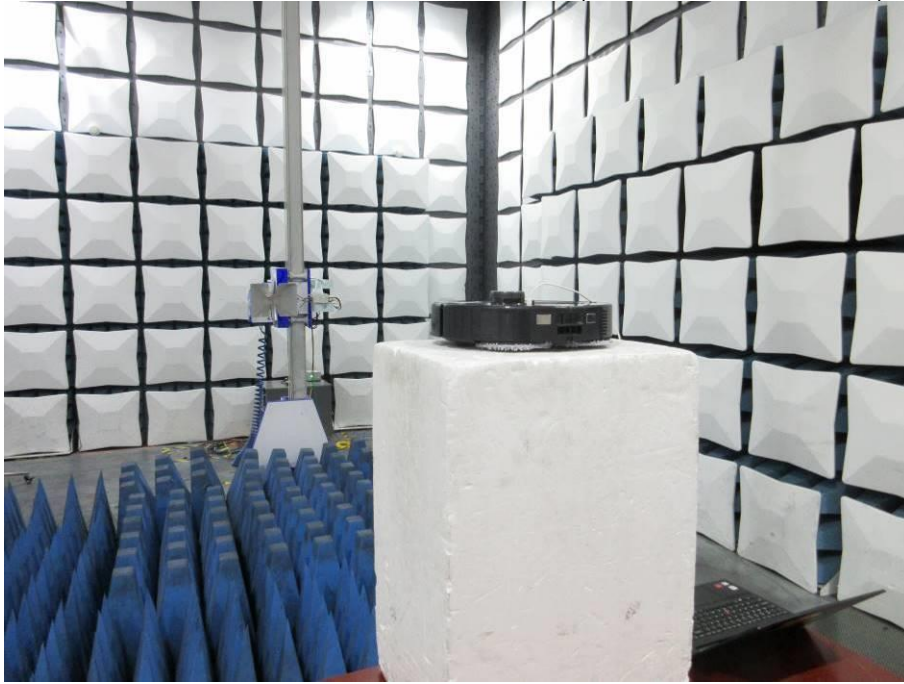

Appendix III

Setup Photographs

RADIATED RF MEASUREMENT SETUP (9kHz ~ 30 MHz)

RADIATED RF MEASUREMENT SETUP (30MHz ~ 1 GHz)

RADIATED RF MEASUREMENT SETUP (ABOVE 1 GHz- X axis)

POWERLINE CONDUCTED EMISSIONS MEASUREMENT SETUP