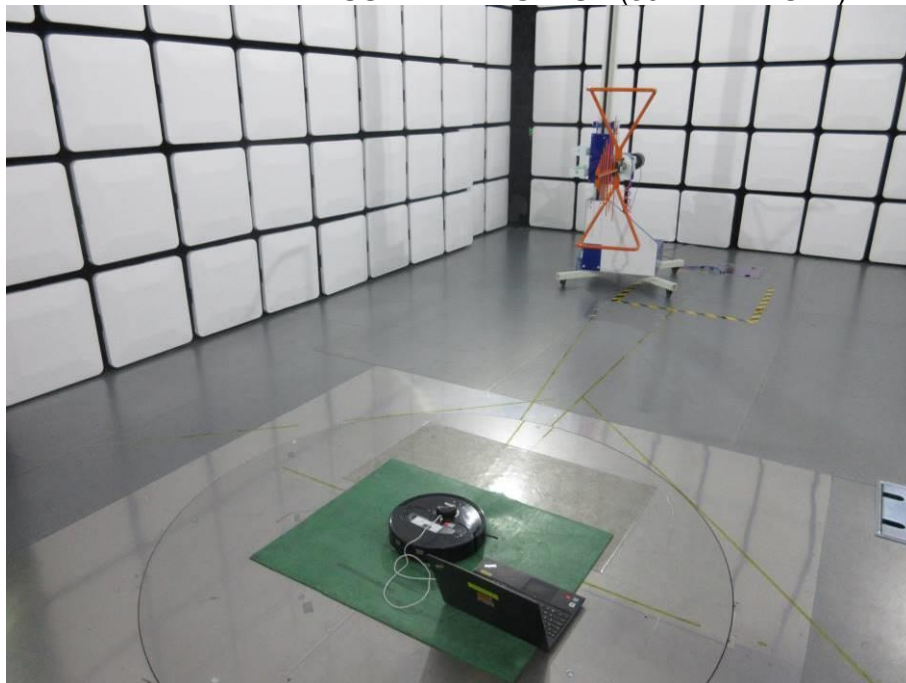

Appendix III

Setup Photographs

RADIATED RF MEASUREMENT SETUP (9kHz ~ 30 MHz)

RADIATED RF MEASUREMENT SETUP (30MHz ~ 1 GHz)

RADIATED RF MEASUREMENT SETUP (ABOVE 1 GHz- X axis)

POWERLINE CONDUCTED EMISSIONS MEASUREMENT SETUP