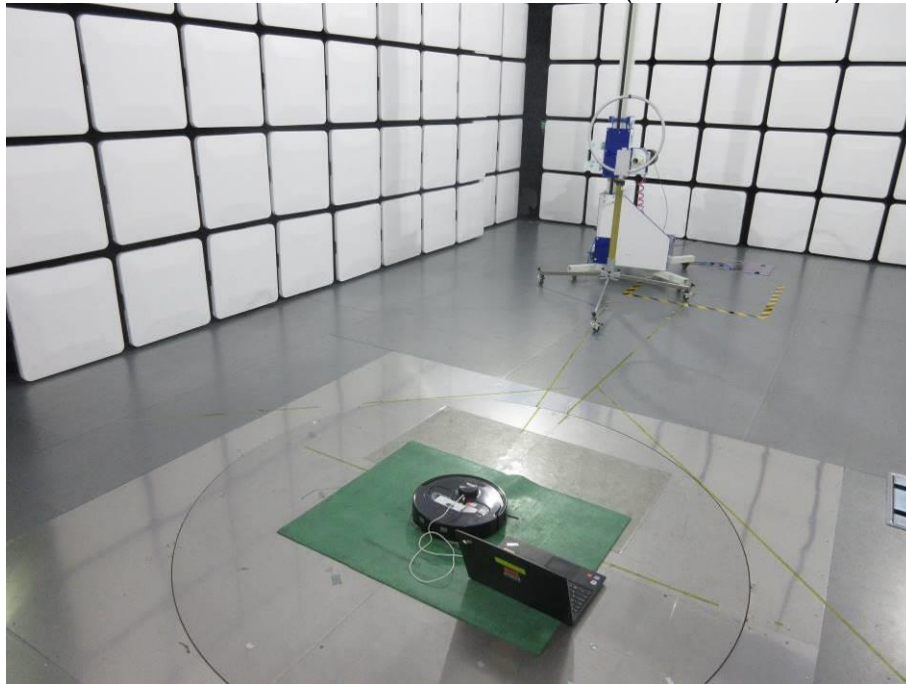

Appendix III

Setup Photographs

RADIATED RF MEASUREMENT SETUP (9kHz ~ 30 MHz)

RADIATED RF MEASUREMENT SETUP (30MHz ~ 1 GHz)

RADIATED RF MEASUREMENT SETUP (ABOVE 1 GHz- X axis)

POWERLINE CONDUCTED EMISSIONS MEASUREMENT SETUP