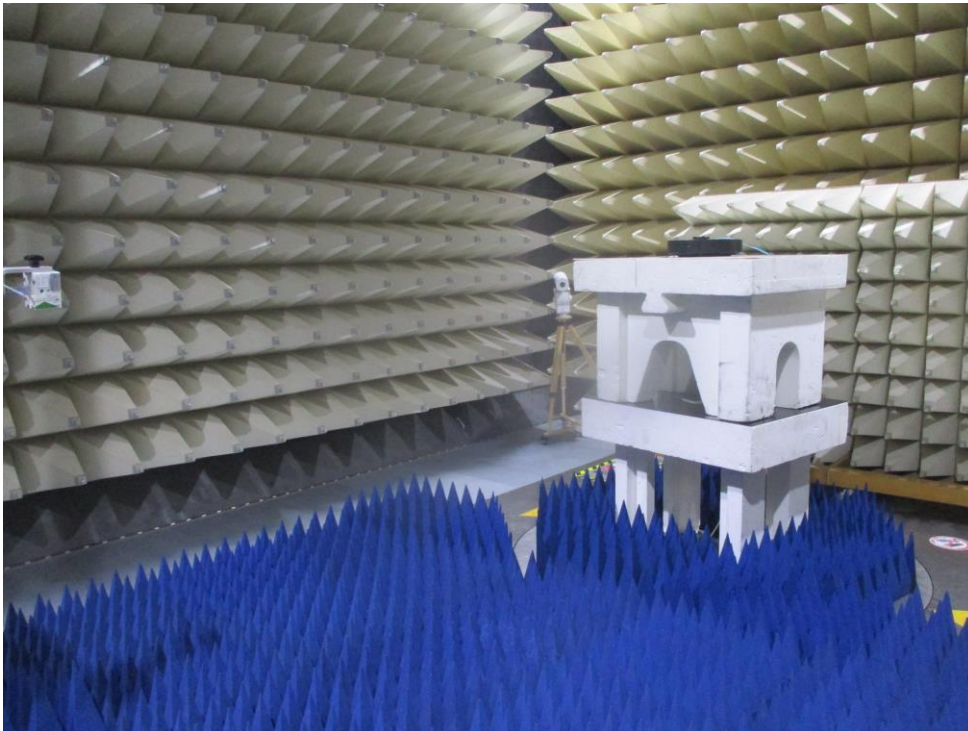

### Conducted Emission Test Setup

**Radiated Emission Test Setup**

30MHz to 1GHz

1GHz to 18GHz

18GHz to 25GHz

draft