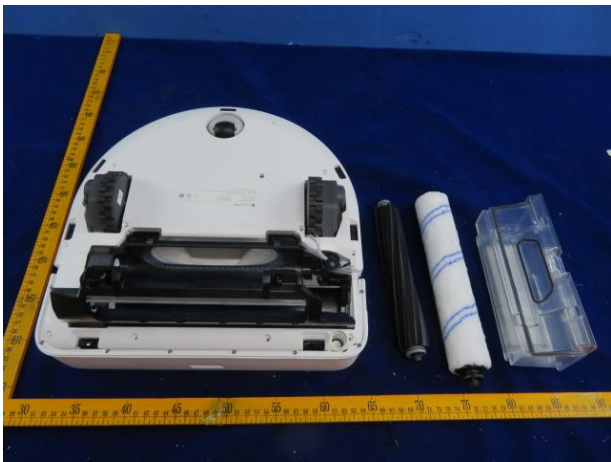

Internal Picture

WIFI module