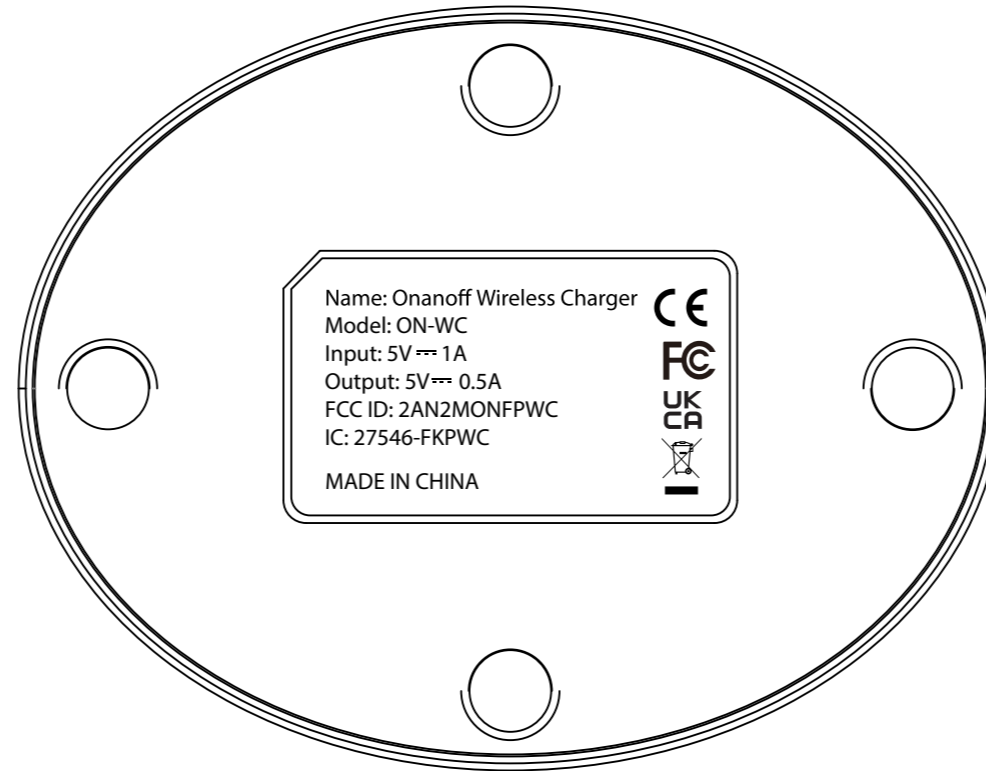

Onanoff wireless Charging Stand
Product Spec Lable
Bottom of stand

label 34x58mm

Onanoff wireless Charging Stand
Product Spec Lable
Bottom of stand

label 34x58mm

Onanoff wireless Charging Stand
Product Spec Lable
Bottom of stand

Name: Onanoff Wireless Charger
Model: ON-SPP-WC
Input: 5V $\overline{\text{~}}$ 1A
Output: 5V $\overline{\text{~}}$ 0.5A
FCC ID: 2AN2MONFPWC
IC: 27546-FKPWC
MADE IN CHINA

CE
FC
UK
CB
I

Name: Onanoff Wireless Charger
Model: ON-SPP-WC
Input: 5V $\overline{\text{~}}$ 1A
Output: 5V $\overline{\text{~}}$ 0.5A
FCC ID: 2AN2MONFPWC
IC: 27546-FKPWC
MADE IN CHINA

CE
FC
UK
CB
I

label 34x58mm

Onanoff wireless Charging Stand
Product Spec Lable
Bottom of stand

label 34x58mm