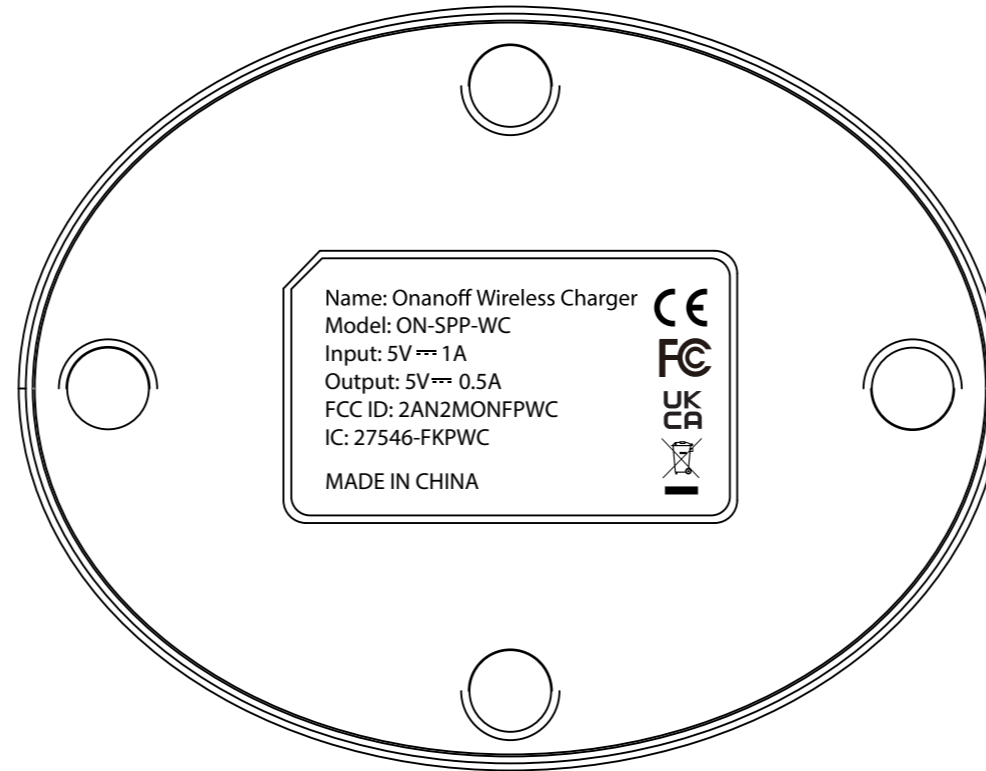

Onanoff wireless Charging Stand
Product Spec Lable
Bottom of stand

label 34x58mm

Onanoff wireless Charging Stand
Product Spec Lable
Bottom of stand

label 34x58mm

Onanoff wireless Charging Stand
Product Spec Lable
Bottom of stand

Name: Onanoff Wireless Charger
Model: ON-SPP-WC
Input: 5V $\overline{\text{~}}$ 1A
Output: 5V $\overline{\text{~}}$ 0.5A
FCC ID: 2AN2MONFPWC
IC: 27546-FKPWC
MADE IN CHINA

CE
FC
UK
CB
I

Name: Onanoff Wireless Charger
Model: ON-SPP-WC
Input: 5V $\overline{\text{~}}$ 1A
Output: 5V $\overline{\text{~}}$ 0.5A
FCC ID: 2AN2MONFPWC
IC: 27546-FKPWC
MADE IN CHINA

CE
FC
UK
CB
I

label 34x58mm

Onanoff wireless Charging Stand
Product Spec Lable
Bottom of stand

label 34x58mm