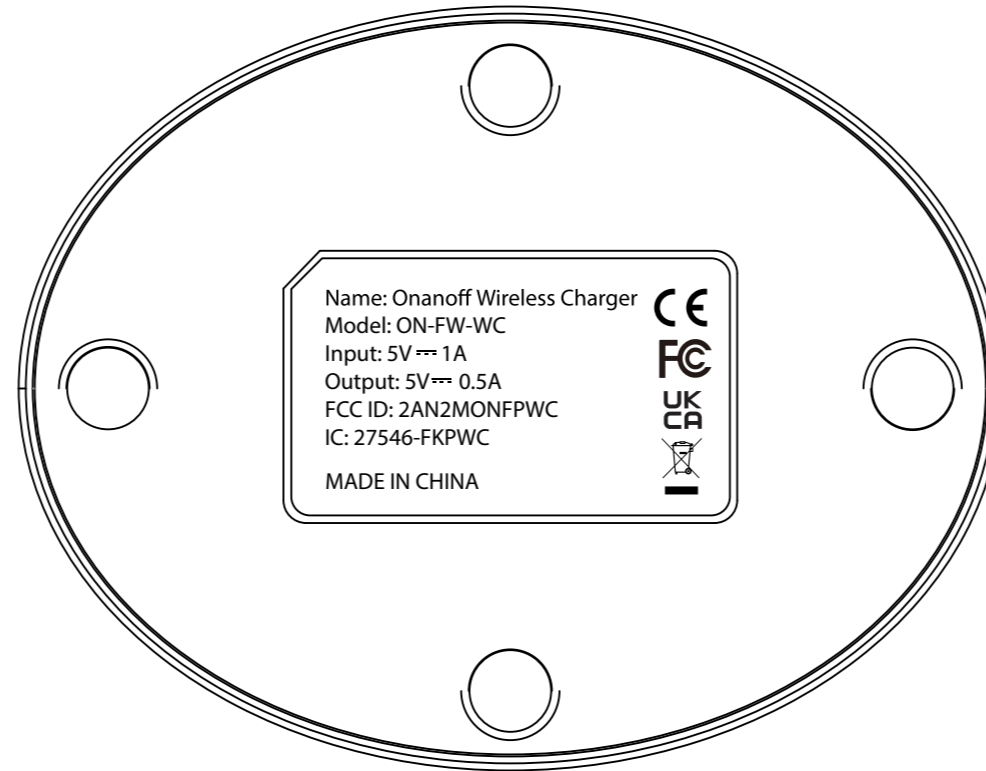

Onanoff wireless Charging Stand
Product Spec Lable
Bottom of stand

label 34x58mm

Onanoff wireless Charging Stand
Product Spec Lable
Bottom of stand

label 34x58mm

Onanoff wireless Charging Stand
Product Spec Lable
Bottom of stand

Name: Onanoff Wireless Charger
Model: ON-SPP-WC
Input: 5V $\overline{\text{~}}$ 1A
Output: 5V $\overline{\text{~}}$ 0.5A
FCC ID: 2AN2MONFPWC
IC: 27546-FKPWC
MADE IN CHINA

CE
FC
UK
CB
I

Name: Onanoff Wireless Charger
Model: ON-SPP-WC
Input: 5V $\overline{\text{~}}$ 1A
Output: 5V $\overline{\text{~}}$ 0.5A
FCC ID: 2AN2MONFPWC
IC: 27546-FKPWC
MADE IN CHINA

CE
FC
UK
CB
I

label 34x58mm

Onanoff wireless Charging Stand
Product Spec Lable
Bottom of stand

label 34x58mm