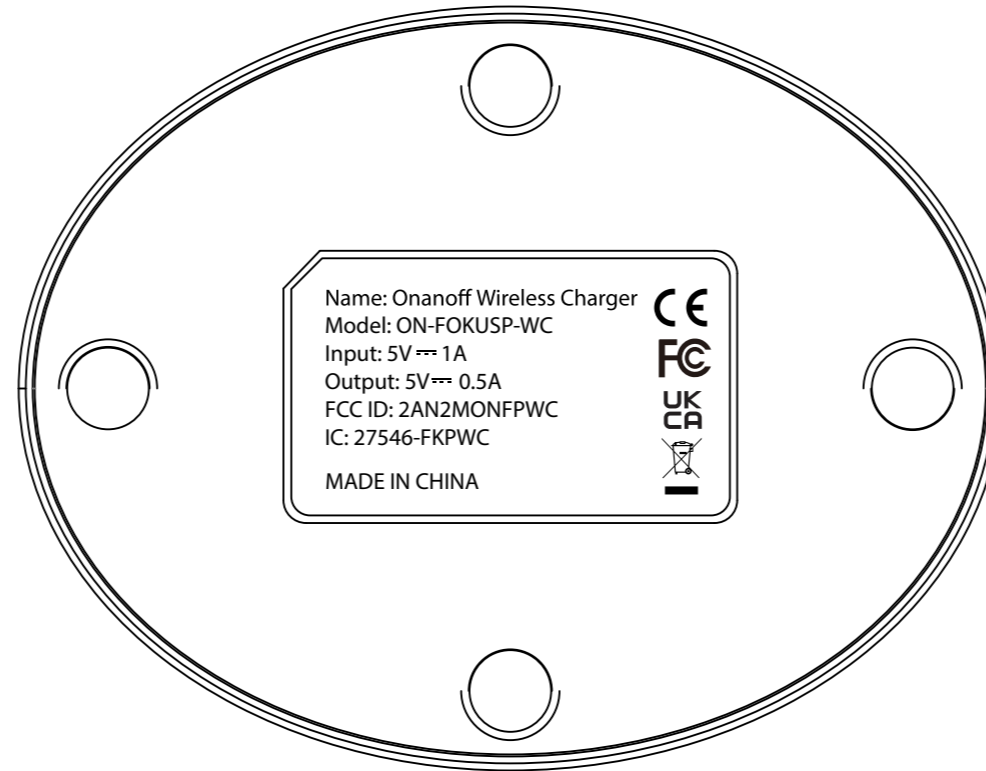

Onanoff wireless Charging Stand
Product Spec Lable
Bottom of stand

label 34x58mm

Onanoff wireless Charging Stand
Product Spec Lable
Bottom of stand

label 34x58mm

Onanoff wireless Charging Stand
Product Spec Lable
Bottom of stand

Name: Onanoff Wireless Charger
Model: ON-SPP-WC
Input: 5V $\overline{\text{~}}$ 1A
Output: 5V $\overline{\text{~}}$ 0.5A
FCC ID: 2AN2MONFPWC
IC: 27546-FKPWC
MADE IN CHINA

CE
FC
UK
CB
I

Name: Onanoff Wireless Charger
Model: ON-SPP-WC
Input: 5V $\overline{\text{~}}$ 1A
Output: 5V $\overline{\text{~}}$ 0.5A
FCC ID: 2AN2MONFPWC
IC: 27546-FKPWC
MADE IN CHINA

CE
FC
UK
CB
I

label 34x58mm

Onanoff wireless Charging Stand
Product Spec Lable
Bottom of stand

label 34x58mm