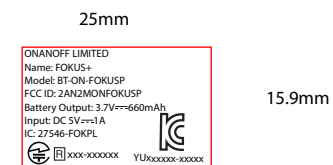

### Product Tracking Label & Product Spec Sticker

Material: Silvery Sticker 物料: 消银龙

Location: R Speaker Panel 位置: 右喇叭

Rule for tracking code: 追踪码规则

Onanoff Abbr. + Model Name Abbr. + Colour Abbr. + Factory Name Abbr. + located City Abbr. + China Abbr.+ Production date (WW/YY)