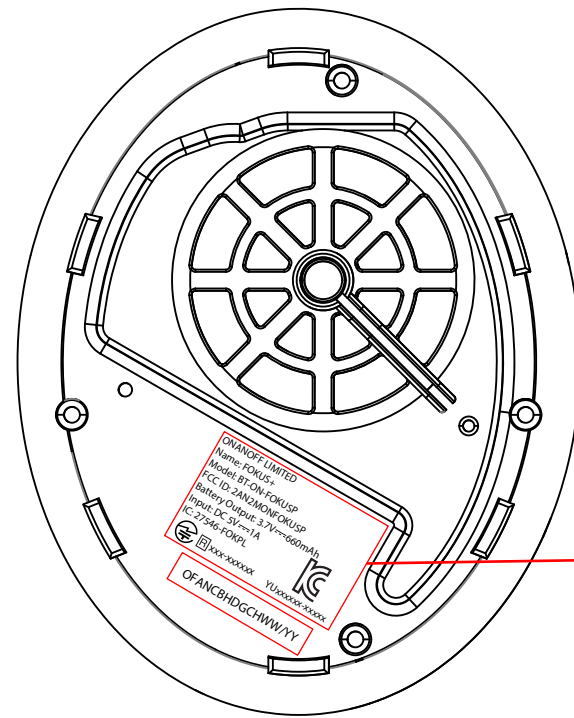

### R Driver Holder

共用贴纸 (完成测试后确认内容)  
common sticker (content to be confirmed after testings)

### Product Tracking Label & Product Spec Sticker

Material: Silvery Sticker 物料: 消银龙

Location: R Speaker Panel 位置: 右喇叭

Rule for tracking code: 追踪码规则

Onanoff Abbr. + Model Name Abbr. + Colour Abbr. + Factory Name Abbr. + located City Abbr. + China Abbr.+ Production date (WW/YY)

(WW stands for production week, which is nature number from 01-52, YY stands for the last two name of the production year)

O = Onanoff | F = Cosmos+ | B=Blue | H = Honsenn | DGCH =Made in Dongguan City, China. |