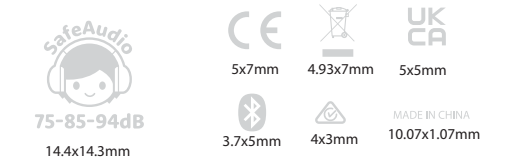

R Driver Holder

材质: 80克铜版不干胶 (强粘性) 过膜

WW代表周期
YY代表年份
随订单业务信息变更
例: 49/19, 2019年第49周

Blue

Grey

Pink

Yellow

DeepBlue

SnowWhite

共用贴纸 (完成测试后确认内容)
common sticker (content to be confirmed after testings)

Slider silk print

Product Tracking Lable & Product Spec Sticker

Material: Silvery Sticker 物料: 消银龙

Location: R Speaker Panel 位置: 右喇叭