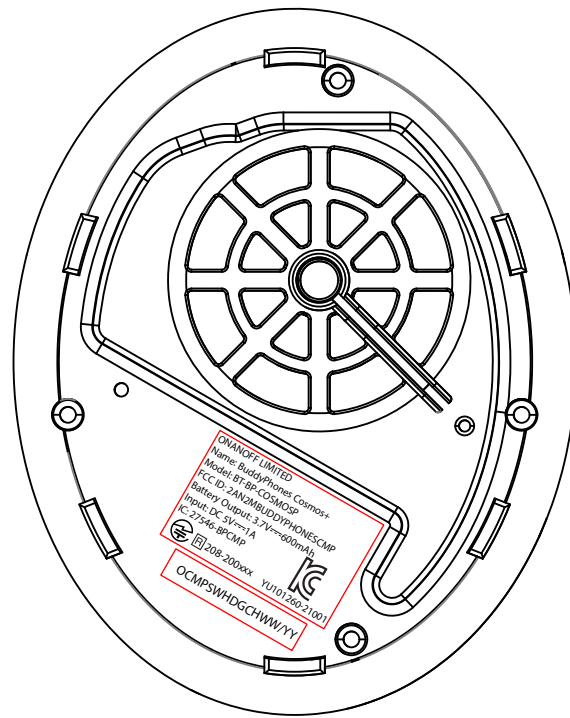

R Driver Holder

材质: 80克铜版不干胶 (强粘性) 过膜

WW代表周期
YY代表年份
随订单业务信息变更
例: 49/19, 2019年第49周

Blue

Grey

Pink

Yellow

DeepBlue

SnowWhite

共用贴纸 (完成测试后确认内容)
common sticker (content to be confirmed after testings)

Slider silk print

Product Tracking Lable & Product Spec Sticker

Material: Silvery Sticker 物料: 消银龙

Location: R Speaker Panel 位置: 右喇叭

Rule for tracking code: 追踪码规则

Onanoff Abbr. + Model Name Abbr. + Colour Abbr. + Factory Name Abbr. + located City Abbr. + China Abbr.+ Production date (WW/YY)

(WW stands for production week, which is nature number from 01-52, YY stands for the last two name of the production year)