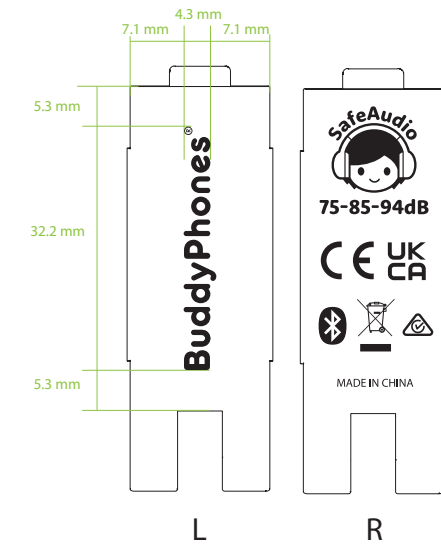

R Driver Holder

材质: 80克铜版不干胶 (强粘性) 过膜

WW代表周期
YY代表年份
随订单业务信息变更
例: 49/19, 2019年第49周

Blue

Grey

Pink

Yellow

DeepBlue

SnowWhite

共用贴纸 (完成测试后确认内容)
common sticker (content to be confirmed after testings)

Slider silk print

Product Tracking Lable & Product Spec Sticker

Material: Silvery Sticker 物料: 消银龙

Location: R Speaker Panel 位置: 右喇叭

Rule for tracking code: 追踪码规则

Onanoff Abbr. + Model Name Abbr. + Colour Abbr. + Factory Name Abbr. + located City Abbr. + China Abbr.+ Production date (WW/YY)

(WW stands for production week, which is nature number from 01-52, YY stands for the last two name of the production year)