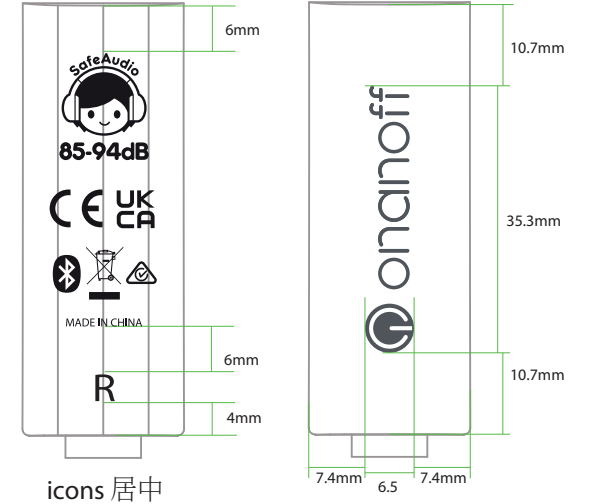

Product Tracking Label (As per CPSIA Section 103)

OPOPTKDGCHWK/YY

Material: PET | Matt Silvery

- O stands for Onanoff
- POPF stands for POPFUN
- K stands for Factory name
- DGCH stands for Made in Dongguan City, China
- WK/YY stands for production date.

WK stands for production week.(Natural number starts from 01 to 53)

YY stands for last two number of production year.

Slider silkprint

■ silver

Product Tracking Label : (As per CPSIA Section 103)

OPOPTPKDGCHWK/YY

Material: PET | Matt Silvery

- O stands for Onanoff
- POPTP stands for PopTime Pro
- K stands for Factory name
- DGCH stands for Made in Dongguan City, China
- WK/YY stands for production date.
 - WK stands for production week.(Natural number starts from 01 to 53)
 - YY stands for last two number of production year.