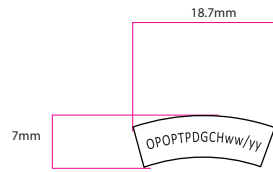

Product Tracking Label (As per CPSIA Section 103)

OPOPTKDGCHWK/YY

Material: PET | Matt Silvery

- O stands for Onanoff
- POPF stands for POPFUN
- K stands for Factory name
- DGCH stands for Made in Dongguan City, China
- WK/YY stands for production date.

WK stands for production week.(Natural number starts from 01 to 53)

YY stands for last two number of production year.

Slider silkprint

■ silver

Product Tracking Label : (As per CPSIA Section 103)

OPOPTPKDGCHWK/YY

Material: PET | Matt Silvery

- O stands for Onanoff
- POPTP stands for PopTime Pro
- K stands for Factory name
- DGCH stands for Made in Dongguan City, China
- WK/YY stands for production date.
 - WK stands for production week.(Natural number starts from 01 to 53)
 - YY stands for last two number of production year.