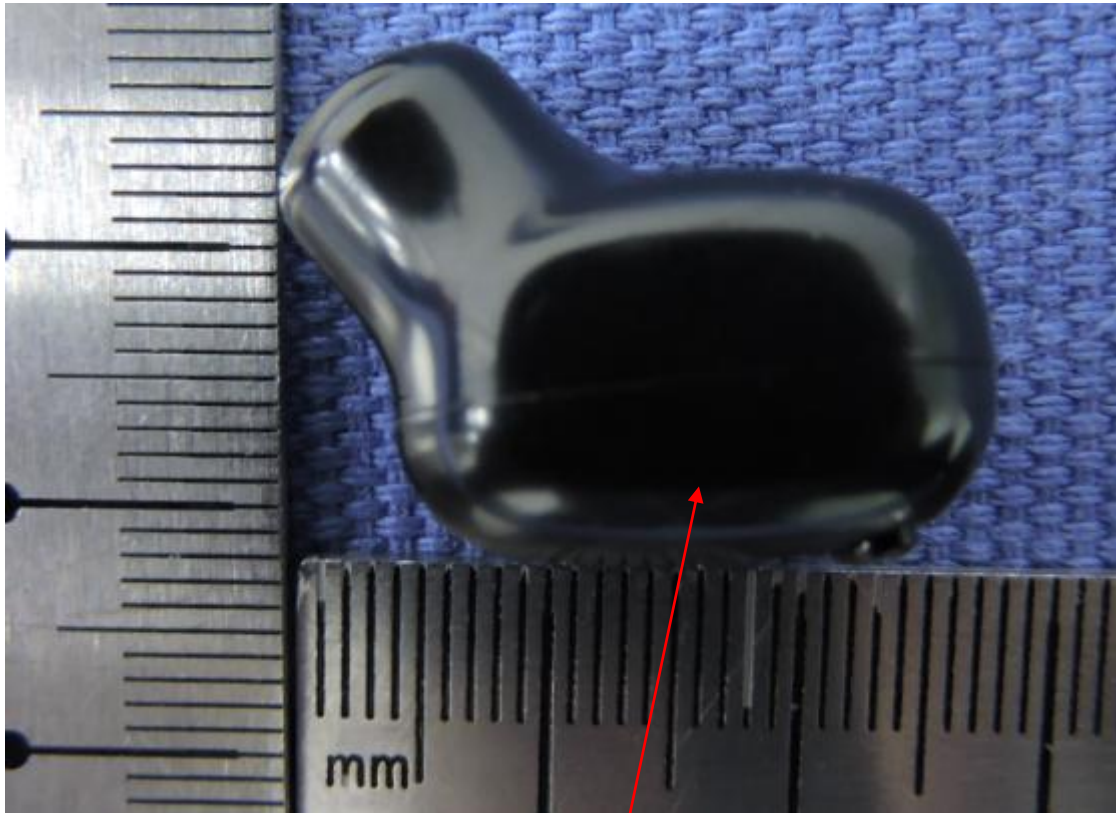

FCC ID: 2AMZYHSP002

Label location

FCC ID: 2AMZYHSP002

Size:4mm x 12mm