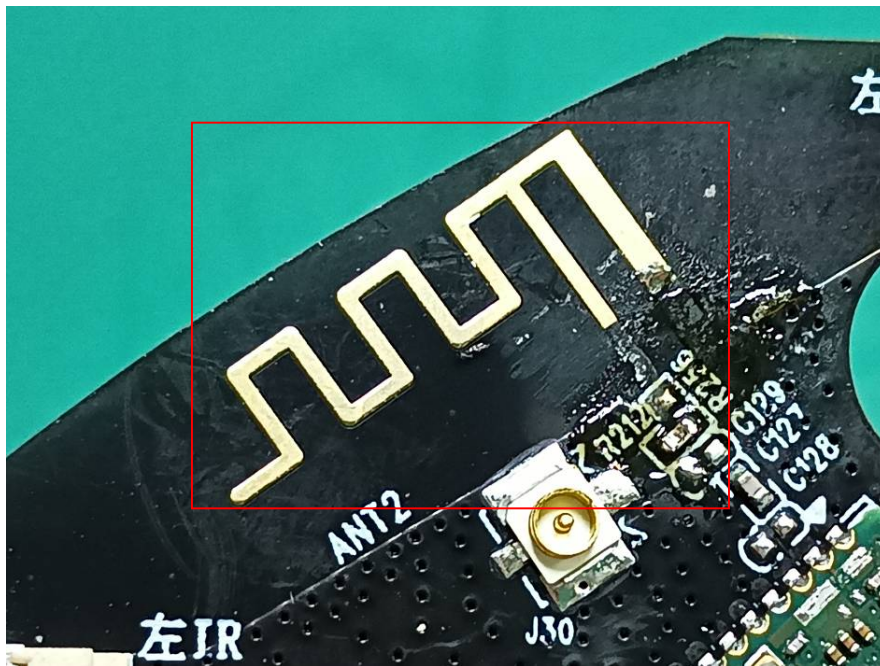

No use

Model: H680
Intelligent Sweeping Robot Dust Collector