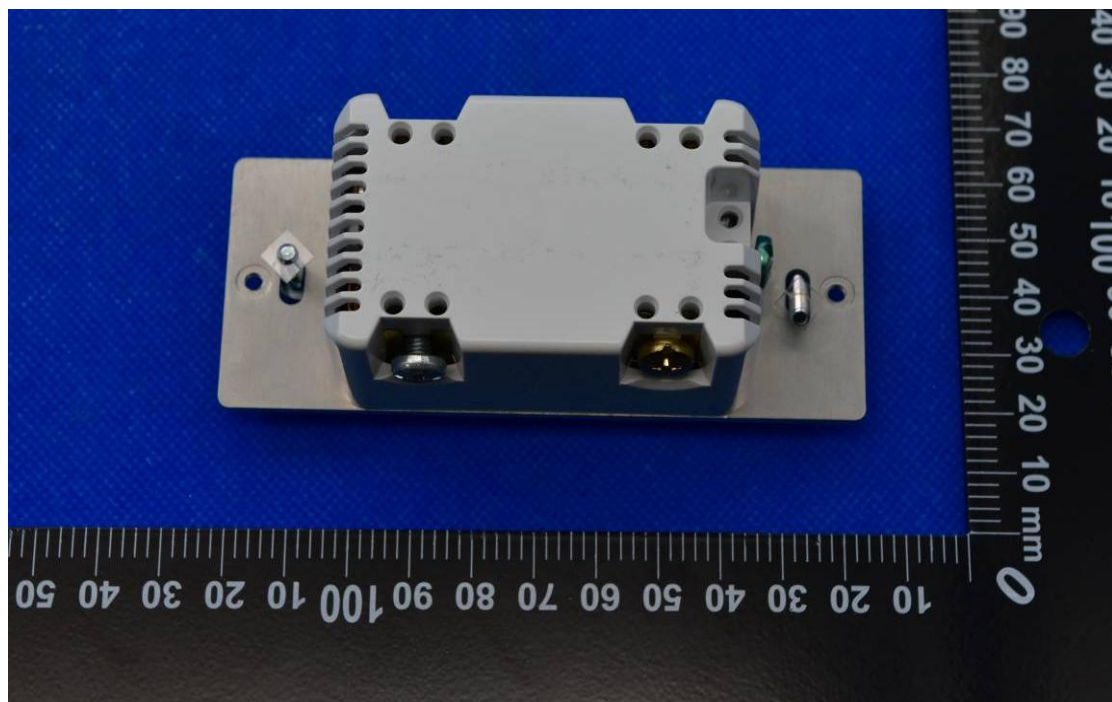

FCC ID: 2AMY9WD800, IC: 22968-WD800

External Photos

1. EUT front view

2. EUT rear view

3. EUT left side view

4. EUT right side view

5. EUT top view

6. EUT bottom view