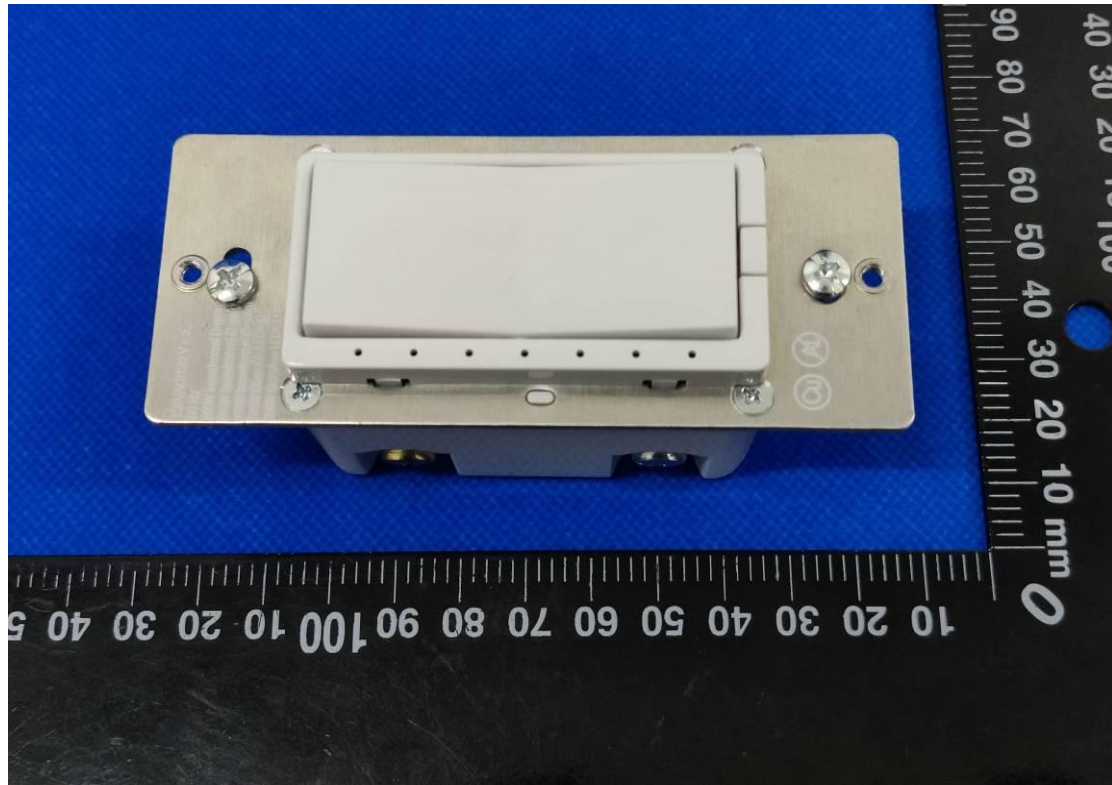

FCC ID: 2AMY9WD800, IC: 22968-WD800

External Photos

1. EUT front view

2. EUT rear view

3. EUT left side view

4. EUT right side view

5. EUT top view

6. EUT bottom view