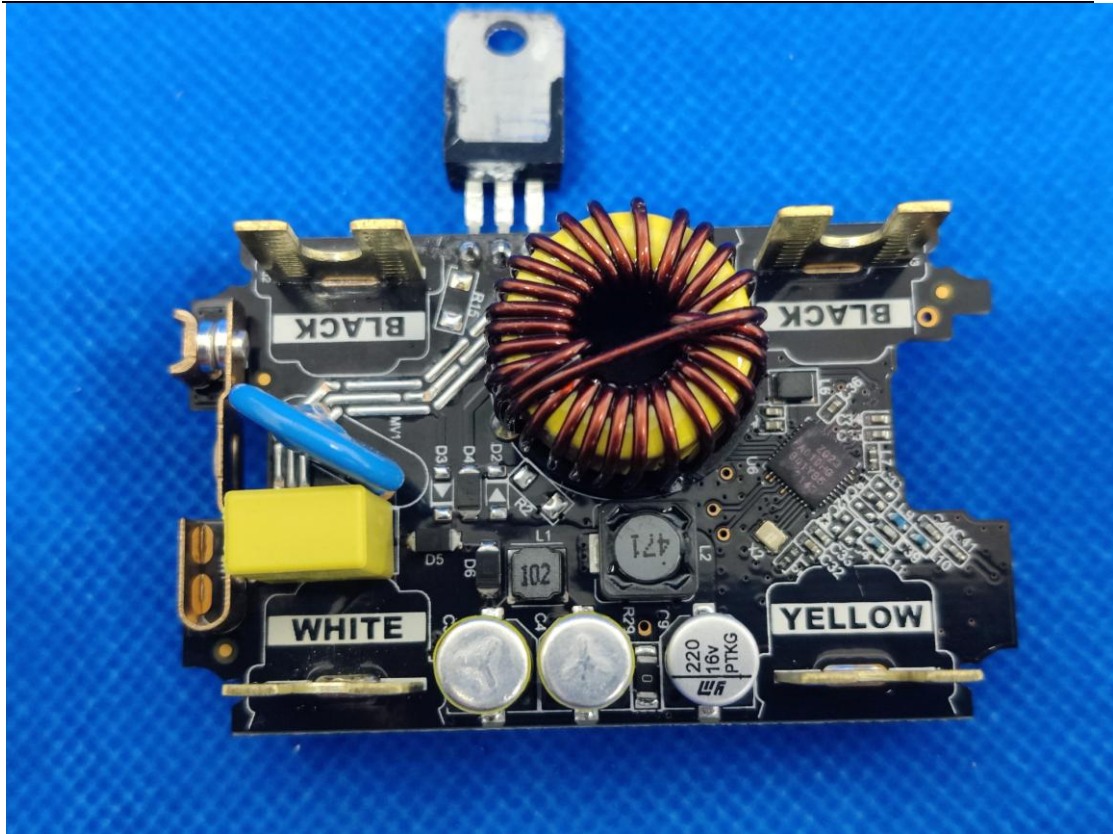

FCC ID: 2AMY9WD800, IC: 22968-WD800

Internal Photos

1. EUT uncover view

2. Antenna view