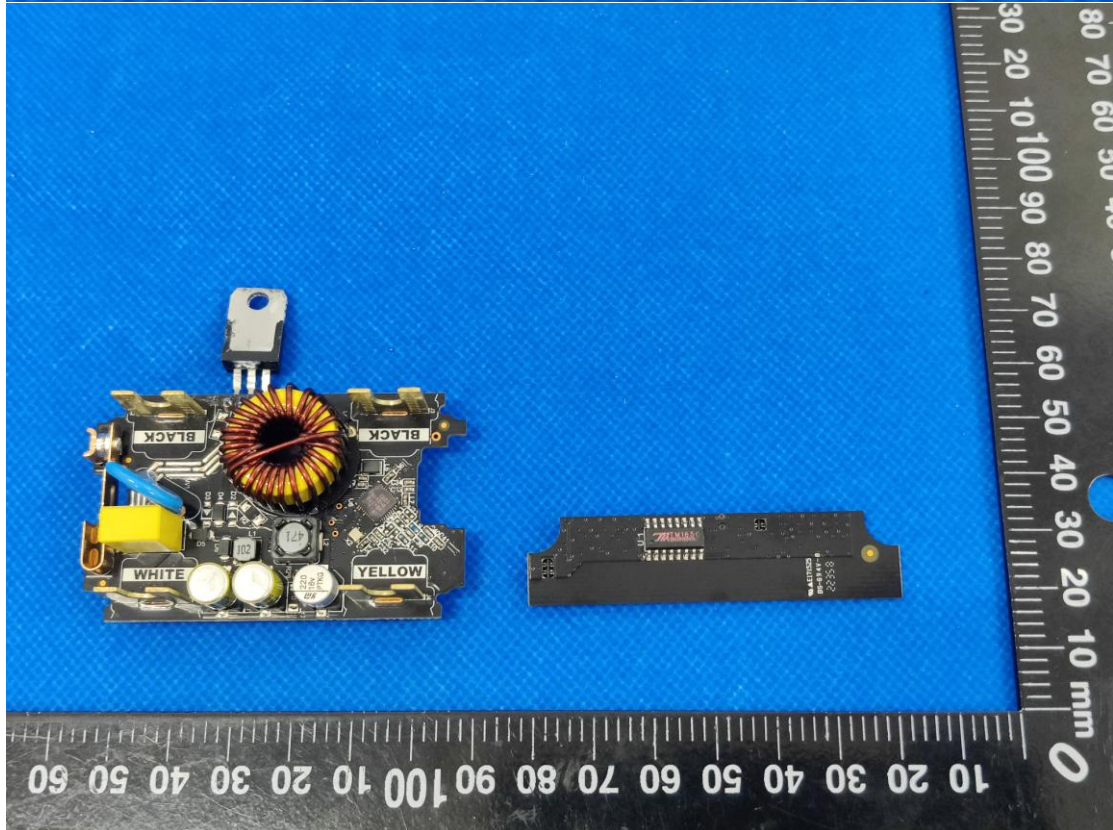

FCC ID: 2AMY9WD800, IC: 22968-WD800

Internal Photos

1. EUT uncover view

2. Antenna view