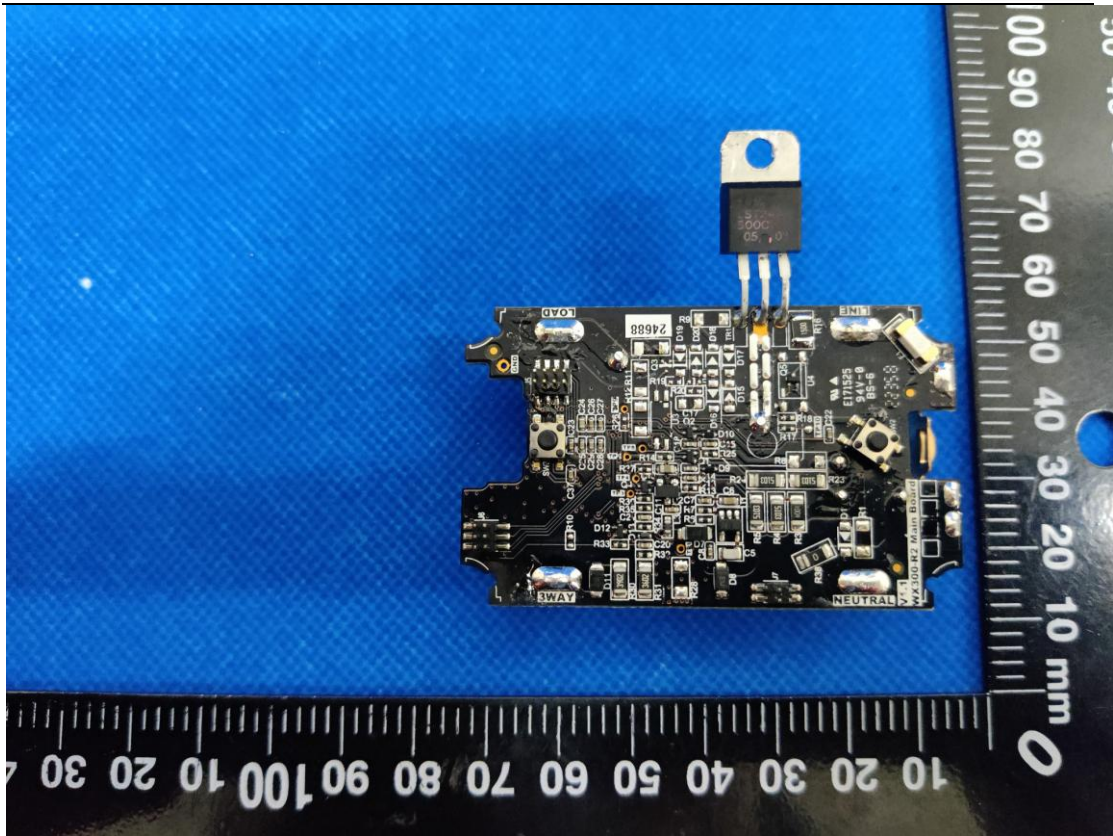

FCC ID: 2AMY9WD800, IC: 22968-WD800

Internal Photos

1. EUT uncover view

2. Antenna view