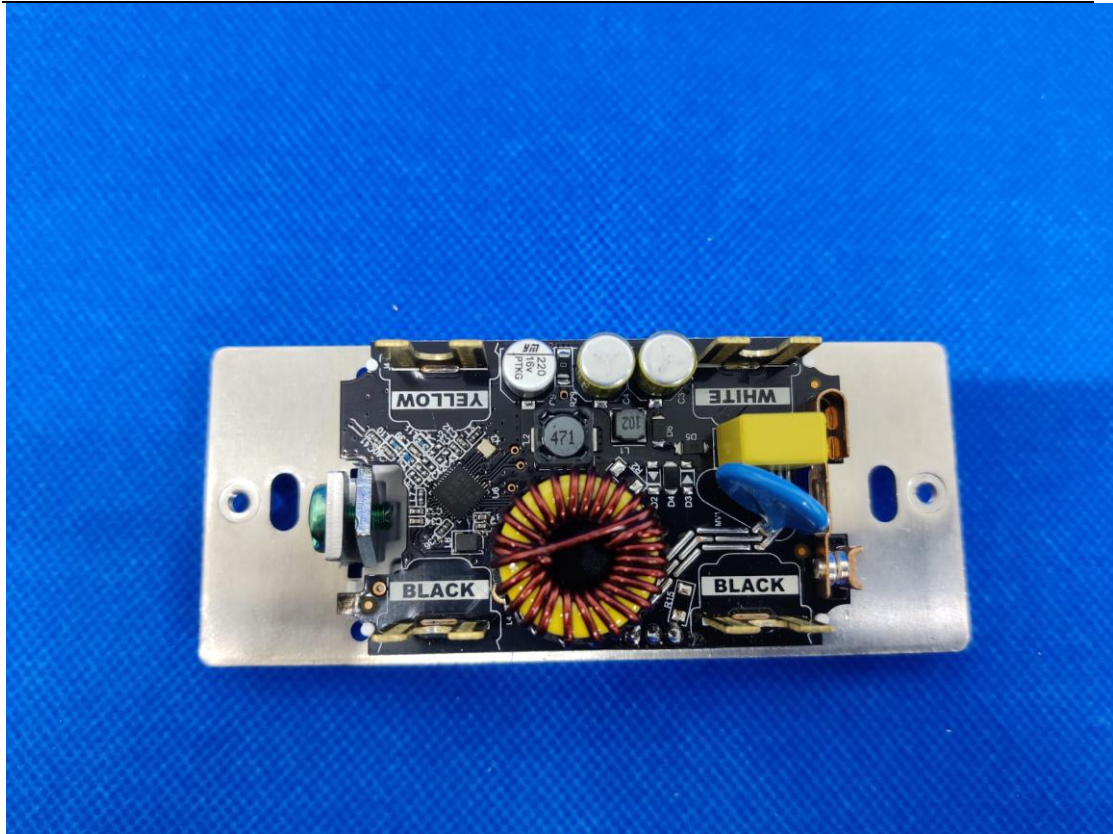

FCC ID: 2AMY9WD800, IC: 22968-WD800

Internal Photos

1. EUT uncover view

2. Antenna view