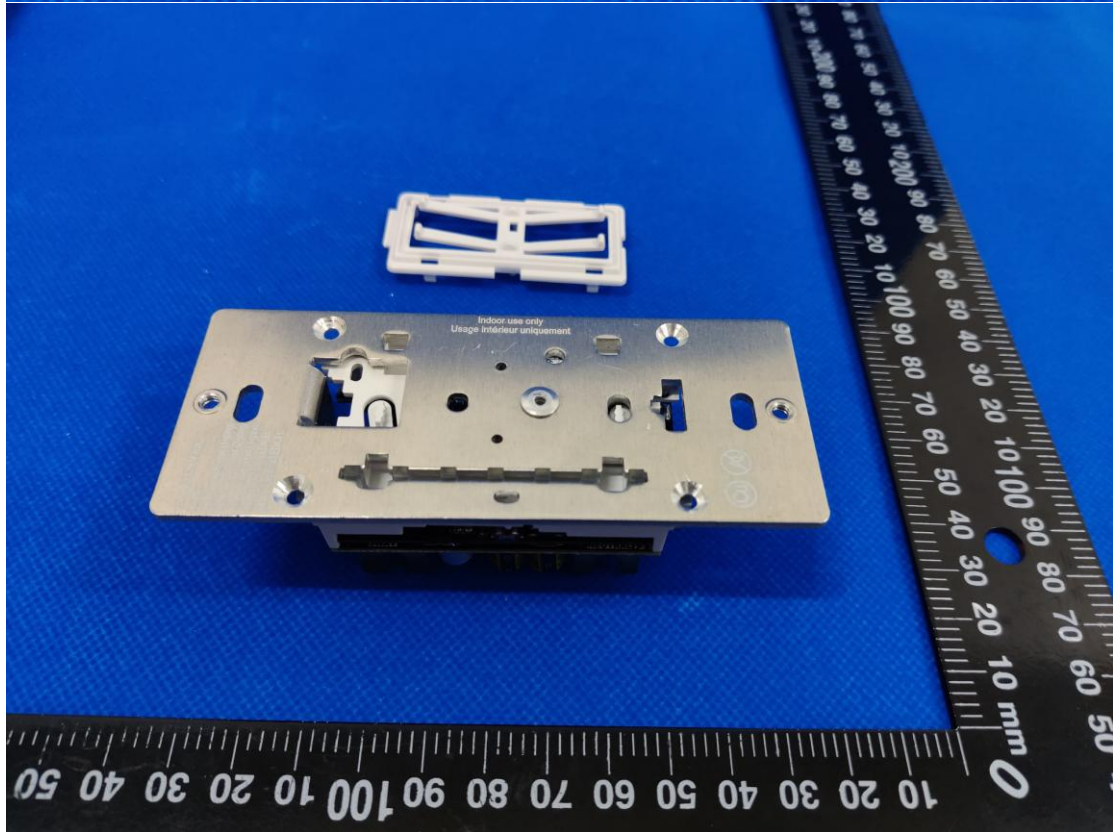

FCC ID: 2AMY9WD800, IC: 22968-WD800

Internal Photos

1. EUT uncover view

2. Antenna view