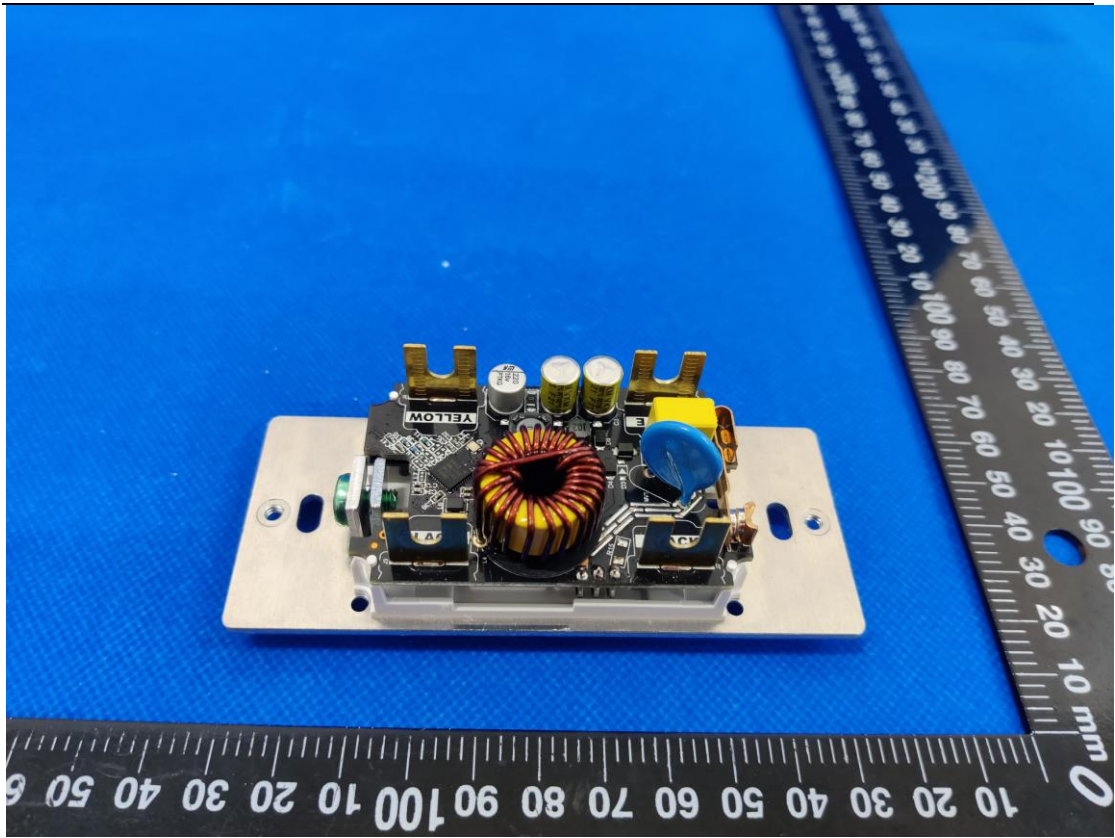

FCC ID: 2AMY9WD800, IC: 22968-WD800

Internal Photos

1. EUT uncover view

2. Antenna view