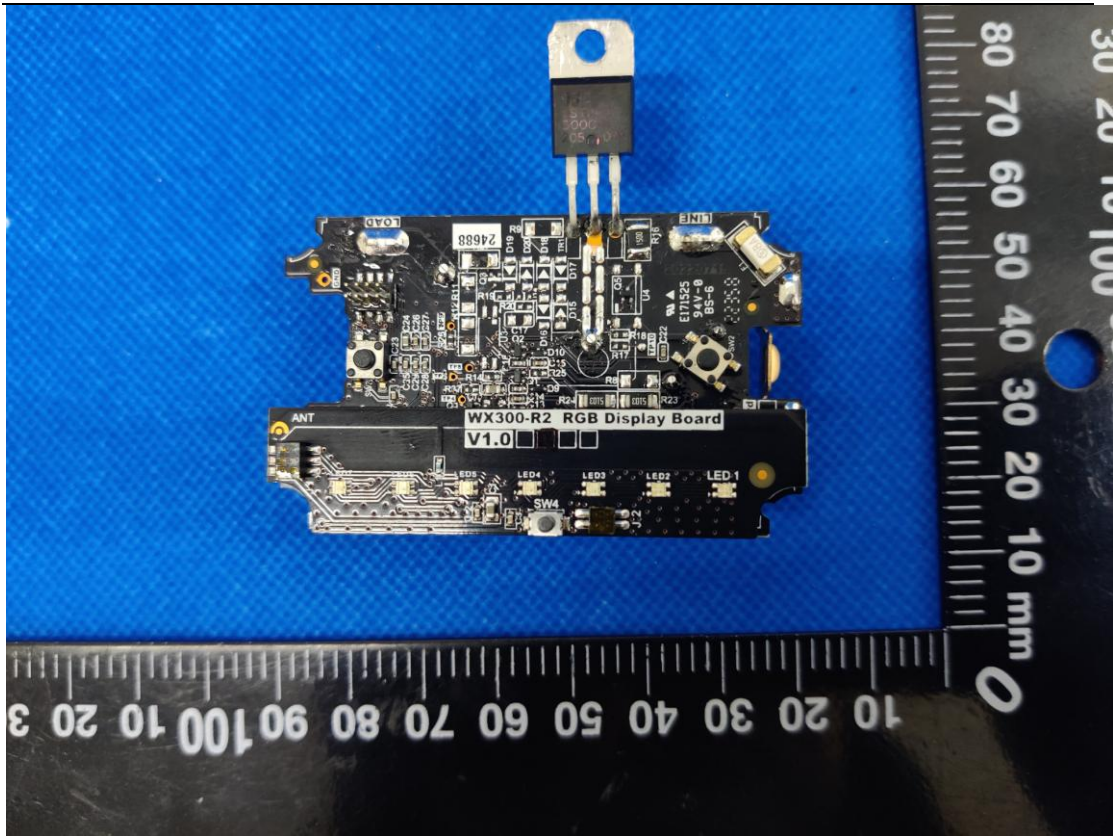

FCC ID: 2AMY9WD800, IC: 22968-WD800

Internal Photos

1. EUT uncover view

2. Antenna view