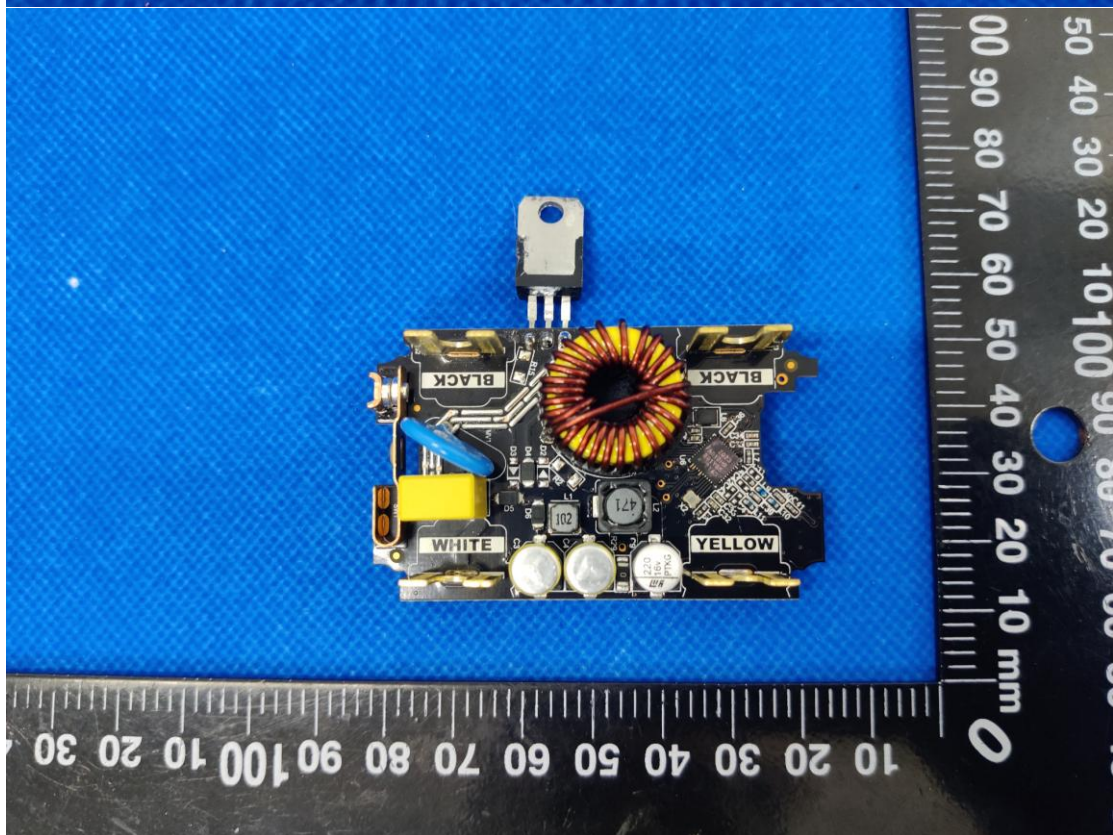

FCC ID: 2AMY9WD800, IC: 22968-WD800

Internal Photos

1. EUT uncover view

2. Antenna view