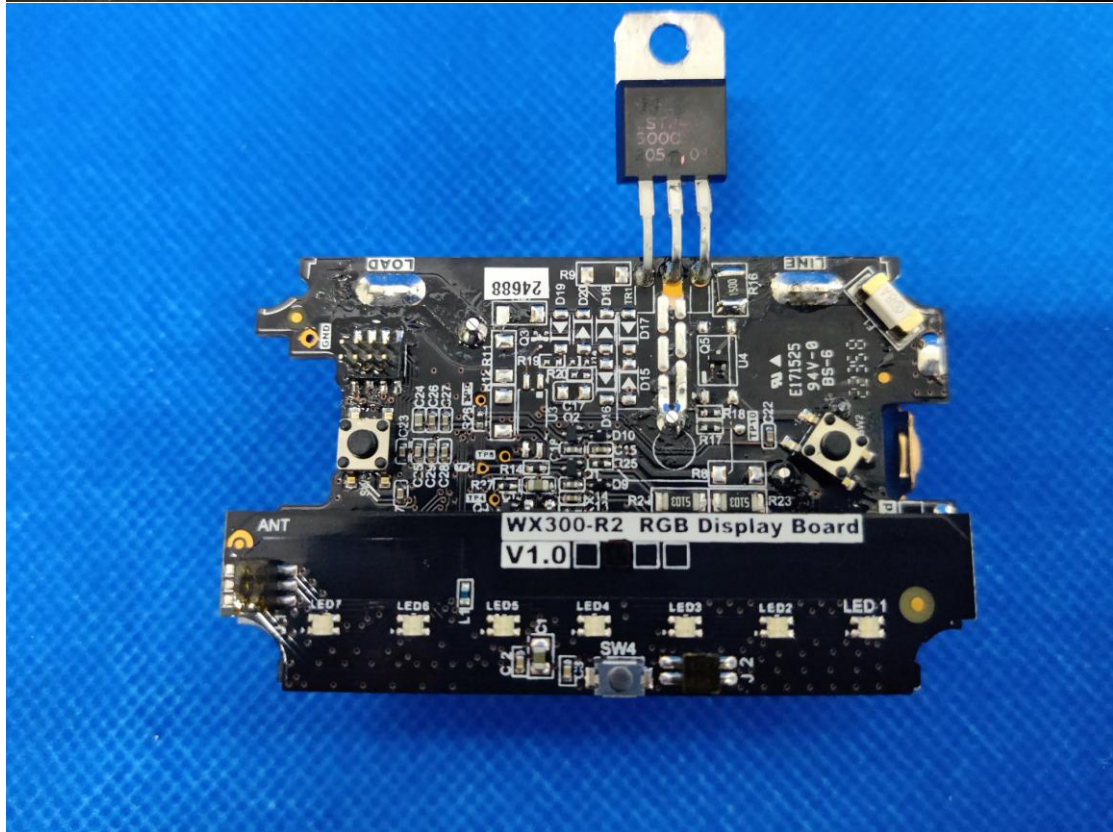

FCC ID: 2AMY9WD800, IC: 22968-WD800

Internal Photos

1. EUT uncover view

2. Antenna view