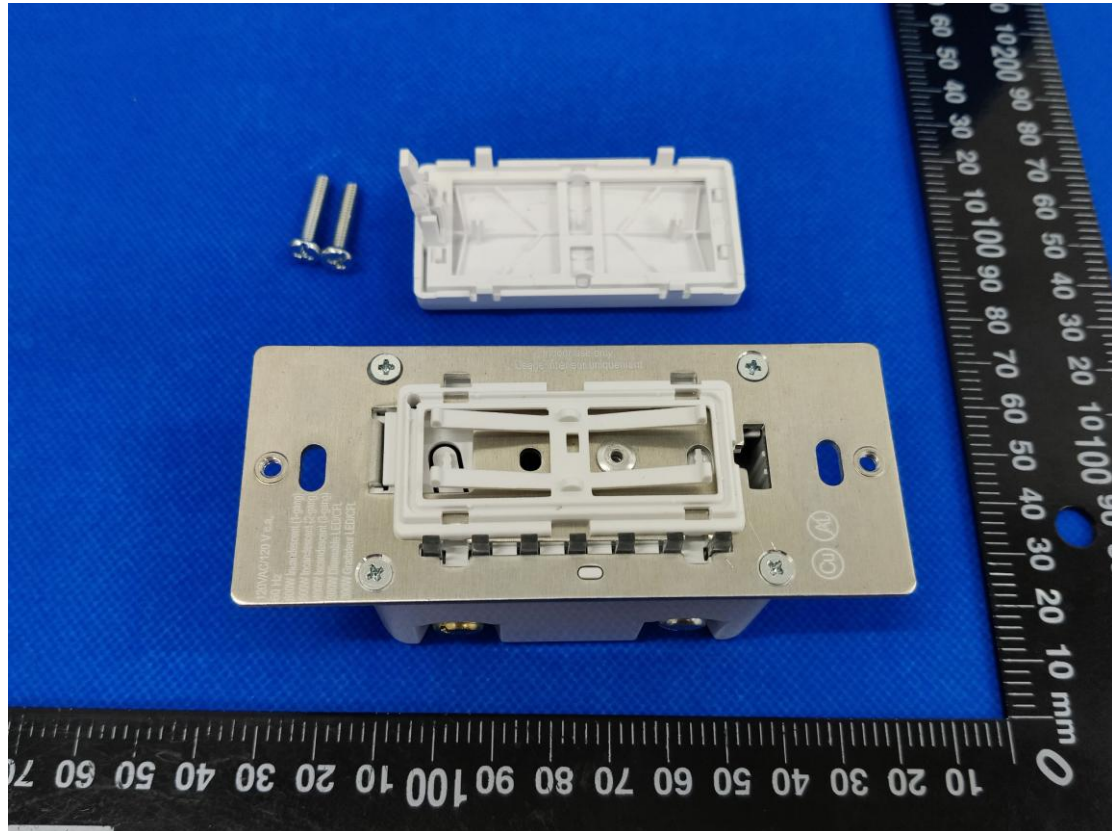

FCC ID: 2AMY9WD800, IC: 22968-WD800

Internal Photos

1. EUT uncover view

2. Antenna view