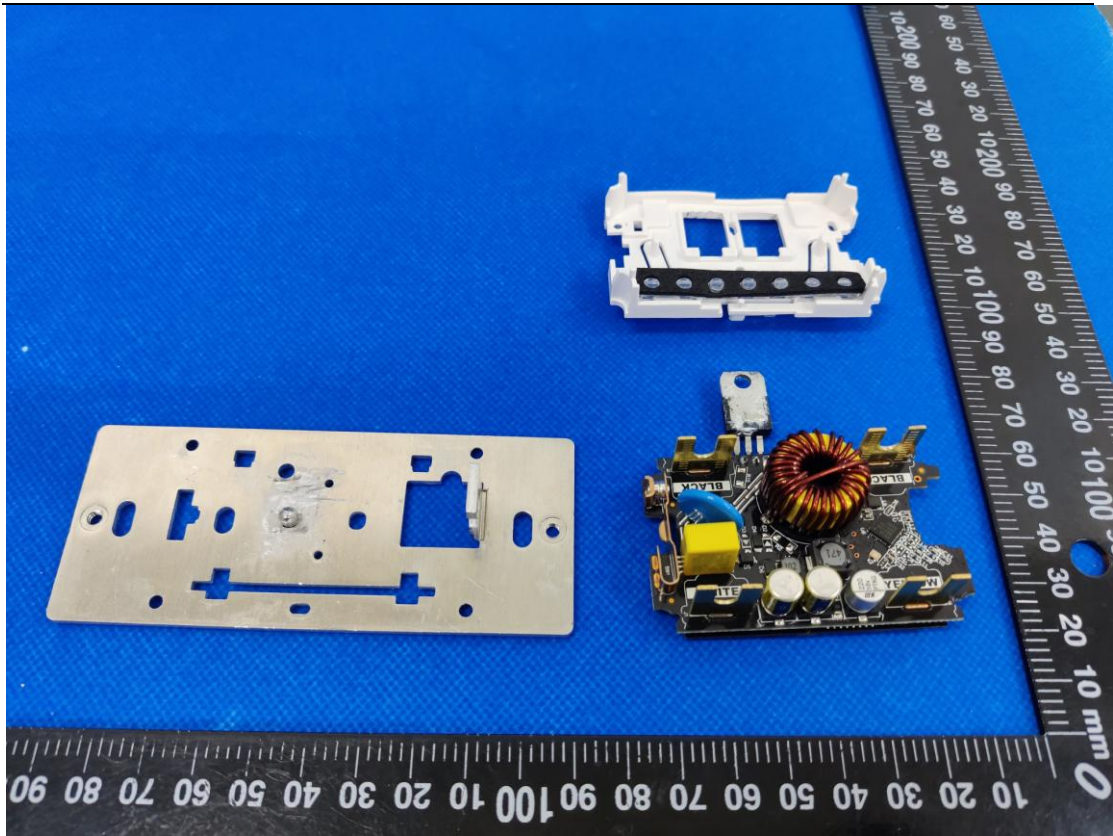

FCC ID: 2AMY9WD800, IC: 22968-WD800

Internal Photos

1. EUT uncover view

2. Antenna view