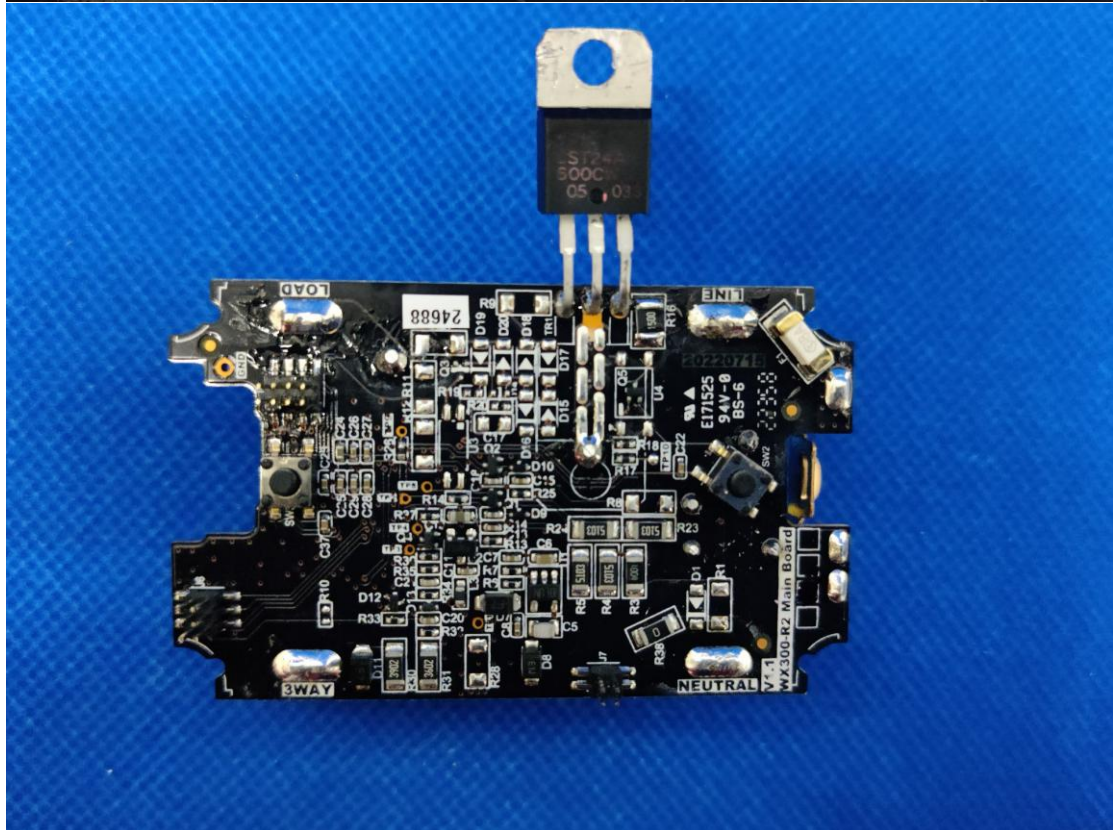

FCC ID: 2AMY9WD800, IC: 22968-WD800

Internal Photos

1. EUT uncover view

2. Antenna view