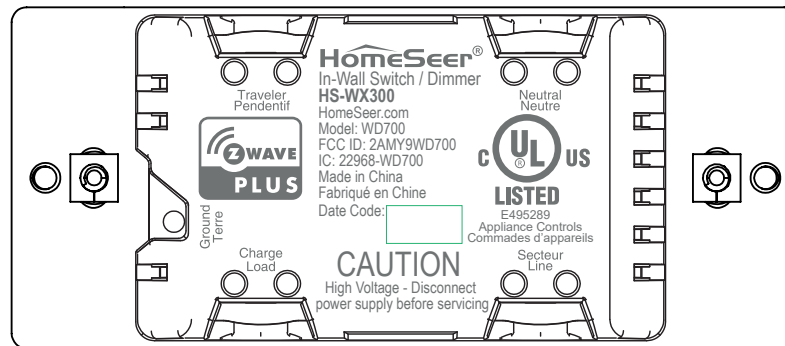

HS-WX300 Silkscreen Artwork

Front

Back

Scale 1:1
Units: mm