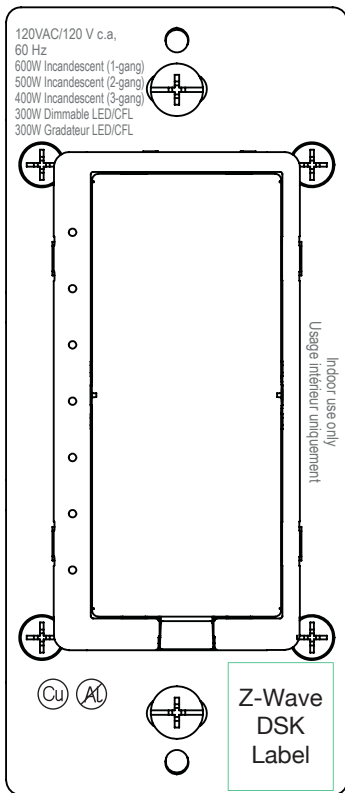

HS-WX300 Silkscreen Artwork

Front

Back

Scale 1:1
Units: mm