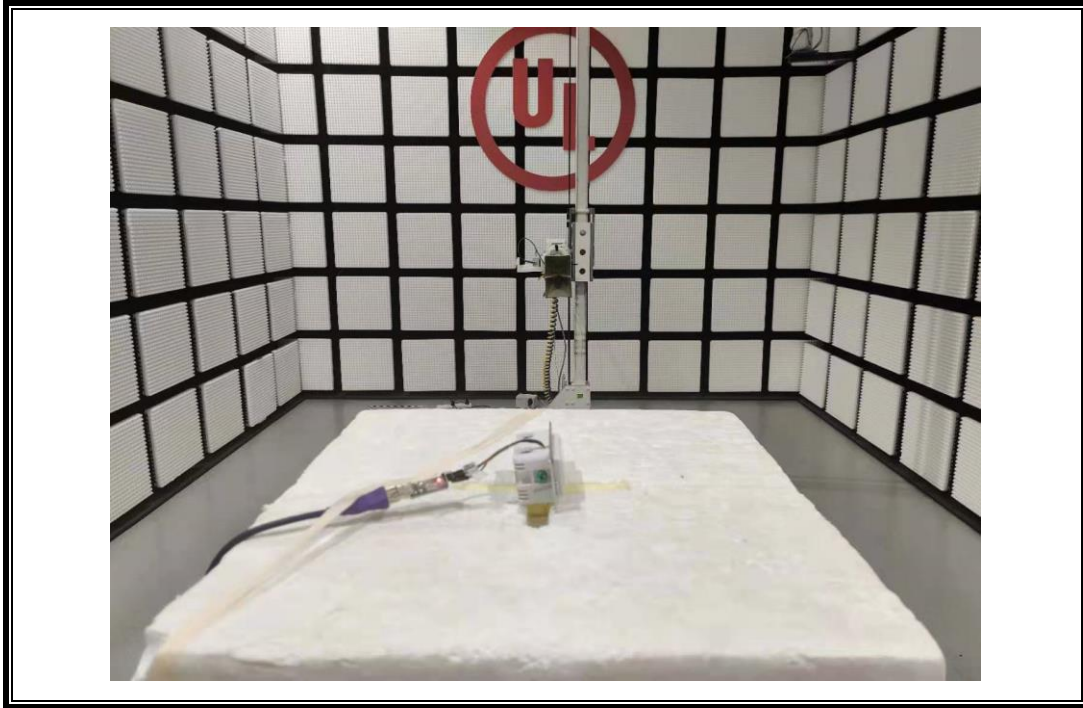

## **Setup Photographs**

RADIATED RF MEASUREMENT SETUP (30MHz ~ 1 GHz)

RADIATED RF MEASUREMENT SETUP (Below 30MHz)

RADIATED RF MEASUREMENT SETUP (Above 1G – X axis)

RADIATED RF MEASUREMENT SETUP (Above 1G – Y axis)

RADIATED RF MEASUREMENT SETUP (Above 1G – Z axis)

AC POWER LINE CONDUCTED EMISSIONS