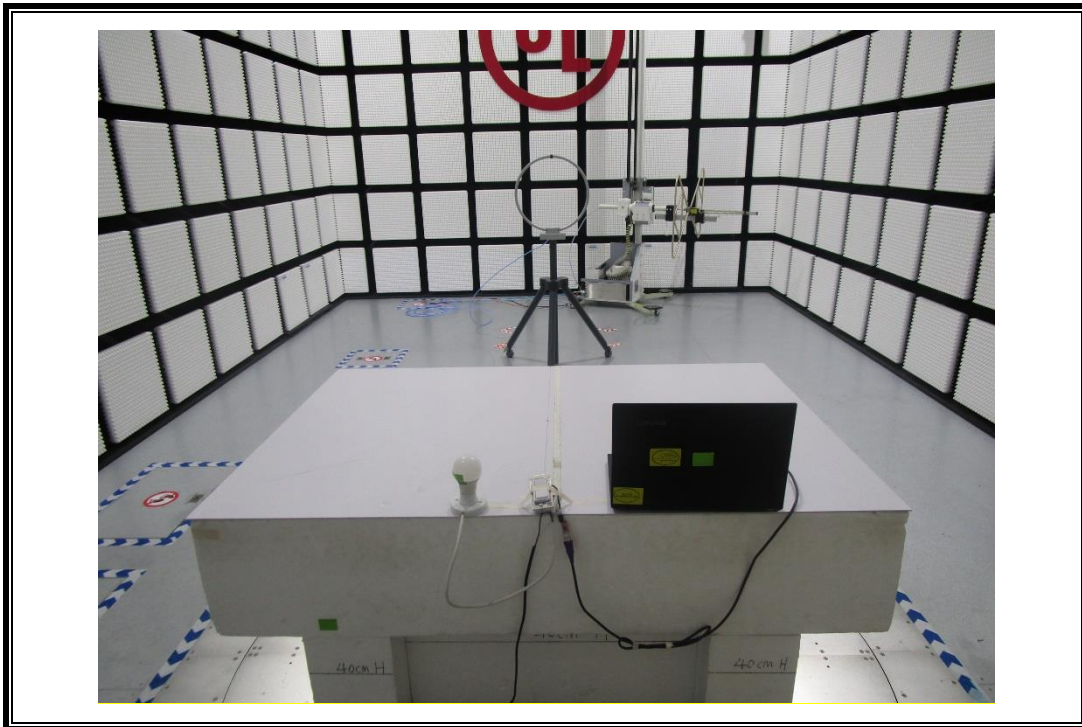

## **Setup Photographs**

RADIATED RF MEASUREMENT SETUP (30MHz ~ 1 GHz)

RADIATED RF MEASUREMENT SETUP (Below 30MHz)

RADIATED RF MEASUREMENT SETUP (Above 1G – X axis)

RADIATED RF MEASUREMENT SETUP (Above 1G – Y axis)

RADIATED RF MEASUREMENT SETUP (Above 1G – Z axis)

AC POWER LINE CONDUCTED EMISSIONS