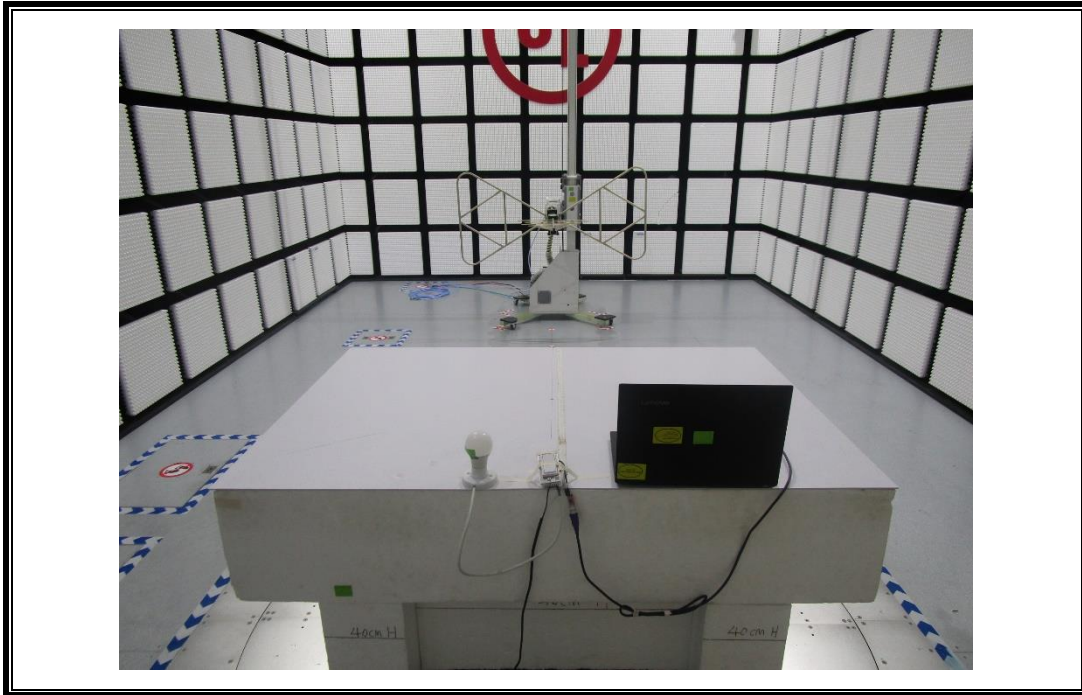

## **Setup Photographs**

RADIATED RF MEASUREMENT SETUP (30MHz ~ 1 GHz)

RADIATED RF MEASUREMENT SETUP (Below 30MHz)

RADIATED RF MEASUREMENT SETUP (Above 1G – X axis)

RADIATED RF MEASUREMENT SETUP (Above 1G – Y axis)

RADIATED RF MEASUREMENT SETUP (Above 1G – Z axis)

AC POWER LINE CONDUCTED EMISSIONS