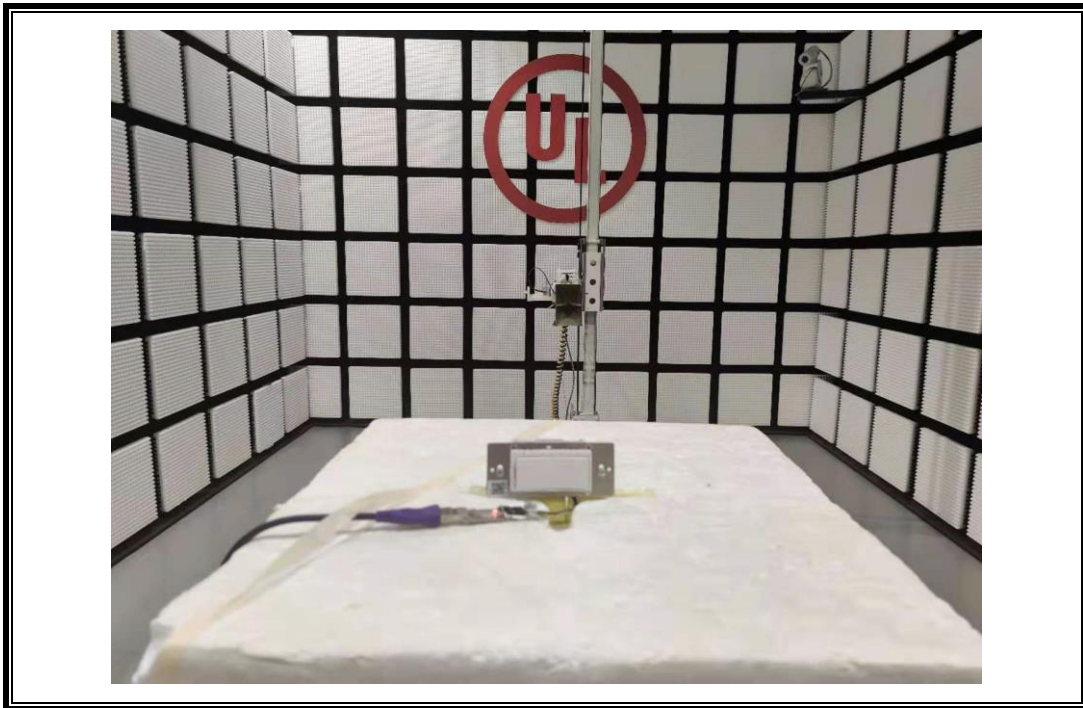

## **Setup Photographs**

RADIATED RF MEASUREMENT SETUP (30MHz ~ 1 GHz)

RADIATED RF MEASUREMENT SETUP (Below 30MHz)

RADIATED RF MEASUREMENT SETUP (Above 1G – X axis)

RADIATED RF MEASUREMENT SETUP (Above 1G – Y axis)

RADIATED RF MEASUREMENT SETUP (Above 1G – Z axis)

AC POWER LINE CONDUCTED EMISSIONS